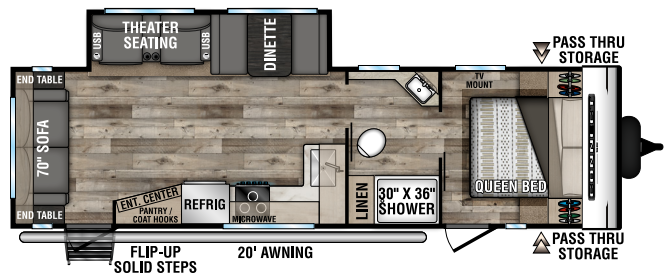

C221FKKSE UUV - 5,340 | Exterior Length - 26' 8" | Sleeps - 2

C221RBSE UUV - 5,290 | Exterior Length - 27' | Sleeps - 3

C231BHKSE UUV - 5,280 | Exterior Length - 27' 4" | Sleeps - 8

# 2022 CONNECT SE

**C241BHKSE** UVV - 5,330 | Exterior Length - 29'1" | Sleeps - 8

**C271BHKSE** UVV - 5,800 | Exterior Length - 32'1" | Sleeps - 9

**C281BHSE** UVV - 6,110 | Exterior Length - 34'1" | Sleeps - 9

**C281RLSE** UVV - 6,010 | Exterior Length - 32'6" | Sleeps - 6

**C312BHKSE** UVV - 7,340 | Exterior Length - 36'7" | Sleeps - 9

**C321BHKSE** UVV - 6,920 | Exterior Length - 37'1" | Sleeps - 9