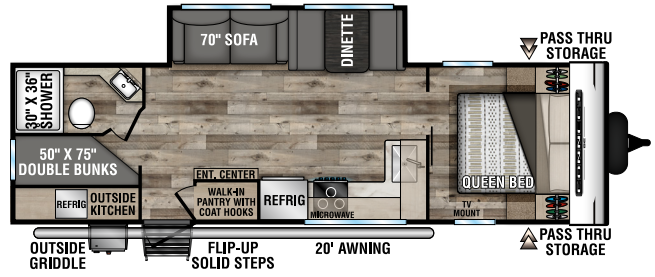

C221FKKSE UUV - 5,340 | Exterior Length - 26' 8" | Sleeps - 2

C221RBSE UUV - 5,290 | Exterior Length - 27' | Sleeps - 3

C231BHKSE UUV - 5,280 | Exterior Length - 27' 4" | Sleeps - 8

# 2022 CONNECT SE

**C241BHKSE** UVV - 5,330 | Exterior Length - 29'1" | Sleeps - 8

**C271BHKSE** UVV - 5,800 | Exterior Length - 32'1" | Sleeps - 9

**C281BHSE** UVV - 6,110 | Exterior Length - 34'1" | Sleeps - 9

**C281RLSE** UVV - 6,010 | Exterior Length - 32'6" | Sleeps - 6

**C312BHKSE** UVV - 7,340 | Exterior Length - 36'7" | Sleeps - 9

**C321BHKSE** UVV - 6,920 | Exterior Length - 37'1" | Sleeps - 9