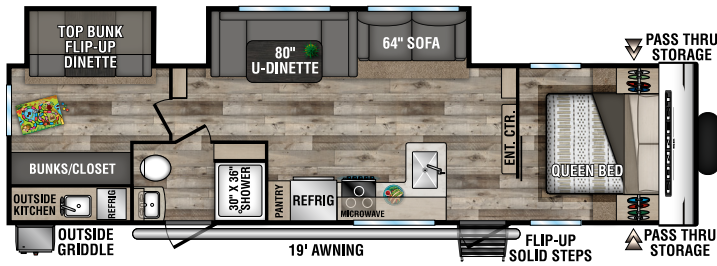

C221FKKSE UUV - 5,340 | Exterior Length - 26' 8" | Sleeps - 2

C221RBSE UUV - 5,290 | Exterior Length - 27' | Sleeps - 3

C231BHKSE UUV - 5,280 | Exterior Length - 27' 4" | Sleeps - 8

# 2022 CONNECT SE

**C241BHKSE** UVV - 5,330 | Exterior Length - 29'1" | Sleeps - 8

**C271BHKSE** UVV - 5,800 | Exterior Length - 32'1" | Sleeps - 9

**C281BHSE** UVV - 6,110 | Exterior Length - 34'1" | Sleeps - 9

**C281RLSE** UVV - 6,010 | Exterior Length - 32'6" | Sleeps - 6

**C312BHKSE** UVV - 7,340 | Exterior Length - 36'7" | Sleeps - 9

**C321BHKSE** UVV - 6,920 | Exterior Length - 37'1" | Sleeps - 9