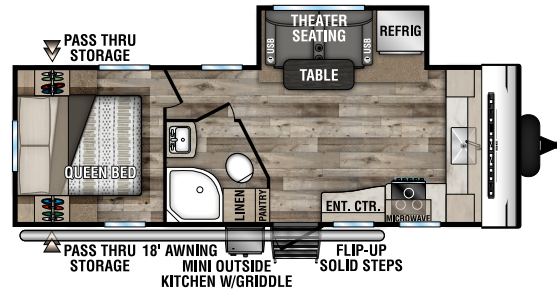

# CONNECT SE

ULTRA LIGHTWEIGHT TRAVEL TRAILERS

C191MBSE UUV - 4,610 | Exterior Length - 22' 6" | Sleeps - 2

C210MBKSE UUV - 4,520 | Exterior Length - 25' 1" | Sleeps - 7

C211MKSE UUV - 5,040 | Exterior Length - 26' 1" | Sleeps - 3

C221FKKSE UUV - 5,340 | Exterior Length - 26' 8" | Sleeps - 2

C221RBSE UUV - 5,290 | Exterior Length - 27' | Sleeps - 3

C231BHKSE UUV - 5,280 | Exterior Length - 27' 4" | Sleeps - 8

# 2022 CONNECT SE

**C241BHKSE** UVV - 5,330 | Exterior Length - 29'1" | Sleeps - 8

**C271BHKSE** UVV - 5,800 | Exterior Length - 32'1" | Sleeps - 9

**C281BHSE** UVV - 6,110 | Exterior Length - 34'1" | Sleeps - 9

**C281RLSE** UVV - 6,010 | Exterior Length - 32'6" | Sleeps - 6

**C312BHKSE** UVV - 7,340 | Exterior Length - 36'7" | Sleeps - 9

**C321BHKSE** UVV - 6,920 | Exterior Length - 37'1" | Sleeps - 9