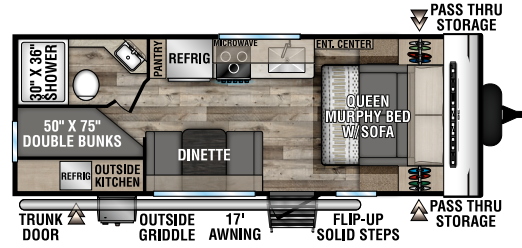

# CONNECT SE

ULTRA LIGHTWEIGHT TRAVEL TRAILERS

C191MBSE UUV - 4,610 | Exterior Length - 22' 6" | Sleeps - 2

C210MBKSE UUV - 4,520 | Exterior Length - 25' 1" | Sleeps - 7

C211MKSE UUV - 5,040 | Exterior Length - 26' 1" | Sleeps - 3

C221FKKSE UUV - 5,340 | Exterior Length - 26' 8" | Sleeps - 2

C221RBSE UUV - 5,290 | Exterior Length - 27' | Sleeps - 3

C231BHKSE UUV - 5,280 | Exterior Length - 27' 4" | Sleeps - 8

# 2022 CONNECT SE

**C241BHKSE** UVV - 5,330 | Exterior Length - 29'1" | Sleeps - 8

**C271BHKSE** UVV - 5,800 | Exterior Length - 32'1" | Sleeps - 9

**C281BHSE** UVV - 6,110 | Exterior Length - 34'1" | Sleeps - 9

**C281RLSE** UVV - 6,010 | Exterior Length - 32'6" | Sleeps - 6

**C312BHKSE** UVV - 7,340 | Exterior Length - 36'7" | Sleeps - 9

**C321BHKSE** UVV - 6,920 | Exterior Length - 37'1" | Sleeps - 9