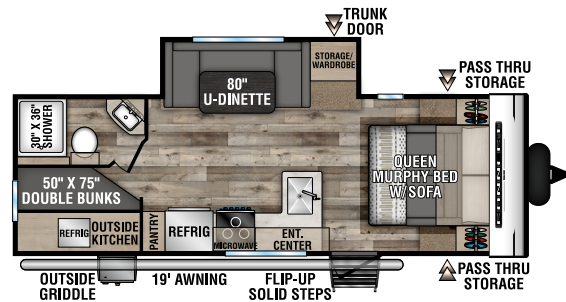

# CONNECT SE

ULTRA LIGHTWEIGHT TRAVEL TRAILERS

C191MBSE UUV - 4,610 | Exterior Length - 22' 6" | Sleeps - 2

C210MBKSE UUV - 4,520 | Exterior Length - 25' 1" | Sleeps - 7

C211MKSE UUV - 5,040 | Exterior Length - 26' 1" | Sleeps - 3

C221FKKSE UUV - 5,340 | Exterior Length - 26' 8" | Sleeps - 2

C221RBSE UUV - 5,290 | Exterior Length - 27' | Sleeps - 3

C231BHKSE UUV - 5,280 | Exterior Length - 27' 4" | Sleeps - 8

# 2022 CONNECT SE

**C241BHKSE** UVV - 5,330 | Exterior Length - 29'1" | Sleeps - 8

**C271BHKSE** UVV - 5,800 | Exterior Length - 32'1" | Sleeps - 9

**C281BHSE** UVV - 6,110 | Exterior Length - 34'1" | Sleeps - 9

**C281RLSE** UVV - 6,010 | Exterior Length - 32'6" | Sleeps - 6

**C312BHKSE** UVV - 7,340 | Exterior Length - 36'7" | Sleeps - 9

**C321BHKSE** UVV - 6,920 | Exterior Length - 37'1" | Sleeps - 9