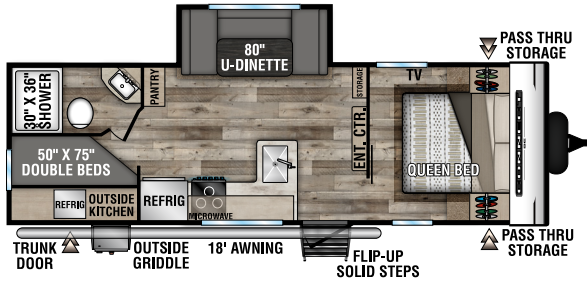

C221FKKSE UUV - 5,340 | Exterior Length - 26' 8" | Sleeps - 2

C221RBSE UUV - 5,290 | Exterior Length - 27' | Sleeps - 3

C231BHKSE UUV - 5,280 | Exterior Length - 27' 4" | Sleeps - 8

# 2022 CONNECT SE

**C241BHKSE** UVV - 5,330 | Exterior Length - 29'1" | Sleeps - 8

**C271BHKSE** UVV - 5,800 | Exterior Length - 32'1" | Sleeps - 9

**C281BHSE** UVV - 6,110 | Exterior Length - 34'1" | Sleeps - 9

**C281RLSE** UVV - 6,010 | Exterior Length - 32'6" | Sleeps - 6

**C312BHKSE** UVV - 7,340 | Exterior Length - 36'7" | Sleeps - 9

**C321BHKSE** UVV - 6,920 | Exterior Length - 37'1" | Sleeps - 9