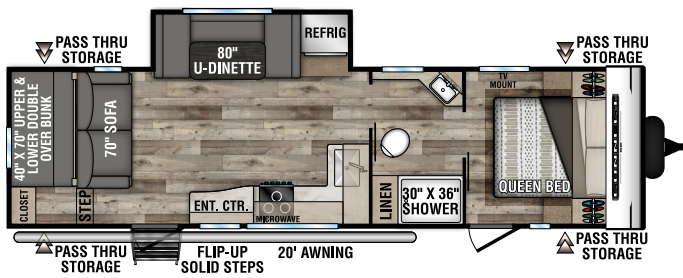

C221FKKSE UUV - 5,340 | Exterior Length - 26' 8" | Sleeps - 2

C221RBSE UUV - 5,290 | Exterior Length - 27' | Sleeps - 3

C231BHKSE UUV - 5,280 | Exterior Length - 27' 4" | Sleeps - 8

# 2022 CONNECT SE

**C241BHKSE** UVV - 5,330 | Exterior Length - 29'1" | Sleeps - 8

**C271BHKSE** UVV - 5,800 | Exterior Length - 32'1" | Sleeps - 9

**C281BHSE** UVV - 6,110 | Exterior Length - 34'1" | Sleeps - 9

**C281RLSE** UVV - 6,010 | Exterior Length - 32'6" | Sleeps - 6

**C312BHKSE** UVV - 7,340 | Exterior Length - 36'7" | Sleeps - 9

**C321BHKSE** UVV - 6,920 | Exterior Length - 37'1" | Sleeps - 9