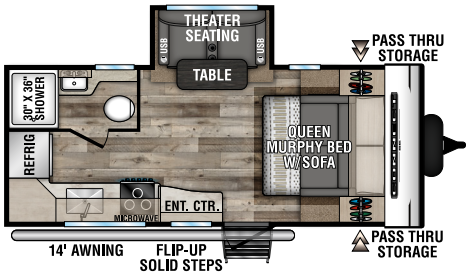

# CONNECT SE

ULTRA LIGHTWEIGHT TRAVEL TRAILERS

C191MBSE UUV - 4,610 | Exterior Length - 22' 6" | Sleeps - 2

C210MBKSE UUV - 4,520 | Exterior Length - 25' 1" | Sleeps - 7

C211MKSE UUV - 5,040 | Exterior Length - 26' 1" | Sleeps - 3

C221FKKSE UUV - 5,340 | Exterior Length - 26' 8" | Sleeps - 2

C221RBSE UUV - 5,290 | Exterior Length - 27' | Sleeps - 3

C231BHKSE UUV - 5,280 | Exterior Length - 27' 4" | Sleeps - 8

# 2022 CONNECT SE

**C241BHKSE** UVV - 5,330 | Exterior Length - 29'1" | Sleeps - 8

**C271BHKSE** UVV - 5,800 | Exterior Length - 32'1" | Sleeps - 9

**C281BHSE** UVV - 6,110 | Exterior Length - 34'1" | Sleeps - 9

**C281RLSE** UVV - 6,010 | Exterior Length - 32'6" | Sleeps - 6

**C312BHKSE** UVV - 7,340 | Exterior Length - 36'7" | Sleeps - 9

**C321BHKSE** UVV - 6,920 | Exterior Length - 37'1" | Sleeps - 9