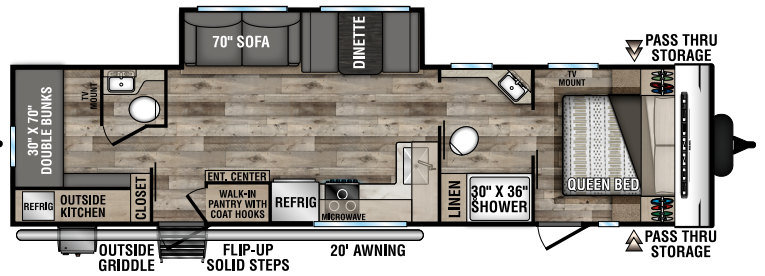

C221FKKSE UUV - 5,340 | Exterior Length - 26' 8" | Sleeps - 2

C221RBSE UUV - 5,290 | Exterior Length - 27' | Sleeps - 3

C231BHKSE UUV - 5,280 | Exterior Length - 27' 4" | Sleeps - 8

# 2022 CONNECT SE

**C241BHKSE** UVV - 5,330 | Exterior Length - 29'1" | Sleeps - 8

**C271BHKSE** UVV - 5,800 | Exterior Length - 32'1" | Sleeps - 9

**C281BHSE** UVV - 6,110 | Exterior Length - 34'1" | Sleeps - 9

**C281RLSE** UVV - 6,010 | Exterior Length - 32'6" | Sleeps - 6

**C312BHKSE** UVV - 7,340 | Exterior Length - 36'7" | Sleeps - 9

**C321BHKSE** UVV - 6,920 | Exterior Length - 37'1" | Sleeps - 9