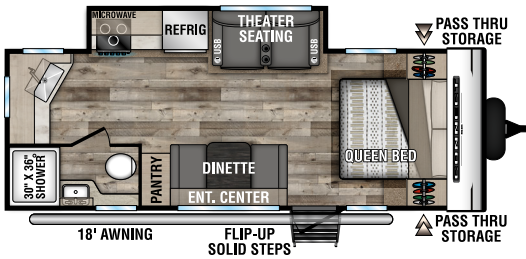

# CONNECT SE

ULTRA LIGHTWEIGHT TRAVEL TRAILERS

C191MBSE UUV - 4,610 | Exterior Length - 22' 6" | Sleeps - 2

C210MBKSE UUV - 4,520 | Exterior Length - 25' 1" | Sleeps - 7

C211MKSE UUV - 5,040 | Exterior Length - 26' 1" | Sleeps - 3

C221FKKSE UUV - 5,340 | Exterior Length - 26' 8" | Sleeps - 2

C221RBSE UUV - 5,290 | Exterior Length - 27' | Sleeps - 3

C231BHKSE UUV - 5,280 | Exterior Length - 27' 4" | Sleeps - 8

# 2022 CONNECT SE

**C241BHKSE** UVV - 5,330 | Exterior Length - 29'1" | Sleeps - 8

**C271BHKSE** UVV - 5,800 | Exterior Length - 32'1" | Sleeps - 9

**C281BHSE** UVV - 6,110 | Exterior Length - 34'1" | Sleeps - 9

**C281RLSE** UVV - 6,010 | Exterior Length - 32'6" | Sleeps - 6

**C312BHKSE** UVV - 7,340 | Exterior Length - 36'7" | Sleeps - 9

**C321BHKSE** UVV - 6,920 | Exterior Length - 37'1" | Sleeps - 9