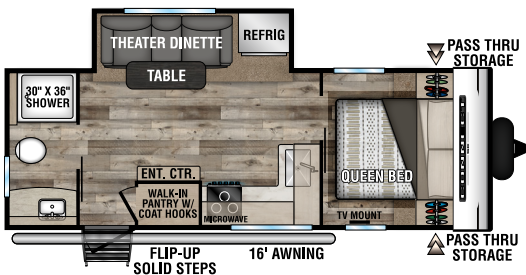

# CONNECT SE

ULTRA LIGHTWEIGHT TRAVEL TRAILERS

C191MBSE UUV - 4,610 | Exterior Length - 22' 6" | Sleeps - 2

C210MBKSE UUV - 4,520 | Exterior Length - 25' 1" | Sleeps - 7

C211MKSE UUV - 5,040 | Exterior Length - 26' 1" | Sleeps - 3

C221FKKSE UUV - 5,340 | Exterior Length - 26' 8" | Sleeps - 2

C221RBSE UUV - 5,290 | Exterior Length - 27' | Sleeps - 3

C231BHKSE UUV - 5,280 | Exterior Length - 27' 4" | Sleeps - 8

# 2022 CONNECT SE

**C241BHKSE** UVV - 5,330 | Exterior Length - 29'1" | Sleeps - 8

**C271BHKSE** UVV - 5,800 | Exterior Length - 32'1" | Sleeps - 9

**C281BHSE** UVV - 6,110 | Exterior Length - 34'1" | Sleeps - 9

**C281RLSE** UVV - 6,010 | Exterior Length - 32'6" | Sleeps - 6

**C312BHKSE** UVV - 7,340 | Exterior Length - 36'7" | Sleeps - 9

**C321BHKSE** UVV - 6,920 | Exterior Length - 37'1" | Sleeps - 9