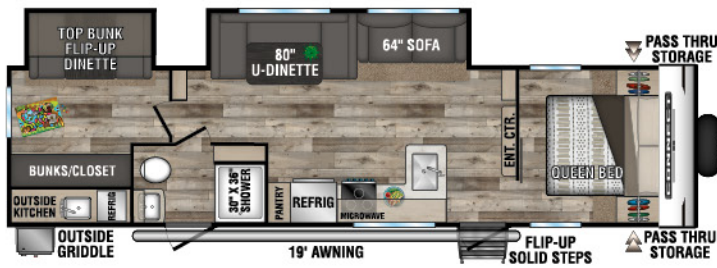

C221FKKSE UUV - 5,340 | Exterior Length - 26' 8" | Sleeps - 2

C221RBSE UUV - 5,290 | Exterior Length - 27' | Sleeps - 3

C231BHKSE UUV - 5,280 | Exterior Length - 27' 4" | Sleeps - 8

2022 CONNECT SE

C241BHKSE UVV - 5,330 | Exterior Length - 29'1" | Sleeps - 8

C271BHKSE UVV - 5,800 | Exterior Length - 32'1" | Sleeps - 9

C281BHSE UVV - 6,110 | Exterior Length - 34'1" | Sleeps - 9

C281RLSE UVV - 6,010 | Exterior Length - 32'6" | Sleeps - 6

C312BHKSE UVV - 7,340 | Exterior Length - 36'7" | Sleeps - 9

C321BHKSE UVV - 6,920 | Exterior Length - 37'1" | Sleeps - 9