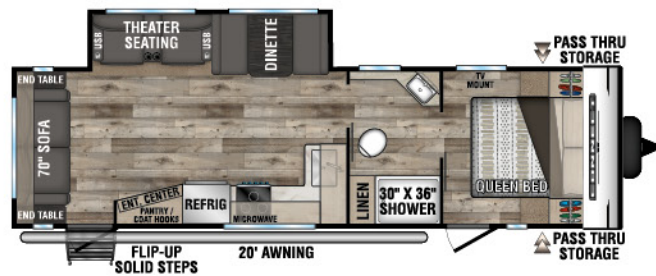

C221FKKSE UUV - 5,340 | Exterior Length - 26' 8" | Sleeps - 2

C221RBSE UUV - 5,290 | Exterior Length - 27' | Sleeps - 3

C231BHKSE UUV - 5,280 | Exterior Length - 27' 4" | Sleeps - 8

2022 CONNECT SE

C241BHKSE UVV - 5,330 | Exterior Length - 29'1" | Sleeps - 8

C271BHKSE UVV - 5,800 | Exterior Length - 32'1" | Sleeps - 9

C281BHSE UVV - 6,110 | Exterior Length - 34'1" | Sleeps - 9

C281RLSE UVV - 6,010 | Exterior Length - 32'6" | Sleeps - 6

C312BHKSE UVV - 7,340 | Exterior Length - 36'7" | Sleeps - 9

C321BHKSE UVV - 6,920 | Exterior Length - 37'1" | Sleeps - 9