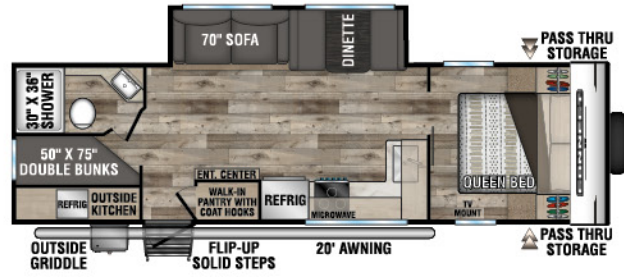

CONNECT SE

ULTRA LIGHTWEIGHT TRAVEL TRAILERS

C191MBSE UUV - 4,610 | Exterior Length - 22' 6" | Sleeps - 2

C210MBKSE UUV - 4,520 | Exterior Length - 25' 1" | Sleeps - 7

C211MKSE UUV - 5,040 | Exterior Length - 26' 1" | Sleeps - 3

C221FKKSE UUV - 5,340 | Exterior Length - 26' 8" | Sleeps - 2

C221RBSE UUV - 5,290 | Exterior Length - 27' | Sleeps - 3

C231BHKSE UUV - 5,280 | Exterior Length - 27' 4" | Sleeps - 8

2022 CONNECT SE

C241BHKSE UVV - 5,330 | Exterior Length - 29'1" | Sleeps - 8

C271BHKSE UVV - 5,800 | Exterior Length - 32'1" | Sleeps - 9

C281BHSE UVV - 6,110 | Exterior Length - 34'1" | Sleeps - 9

C281RLSE UVV - 6,010 | Exterior Length - 32'6" | Sleeps - 6

C312BHKSE UVV - 7,340 | Exterior Length - 36'7" | Sleeps - 9

C321BHKSE UVV - 6,920 | Exterior Length - 37'1" | Sleeps - 9