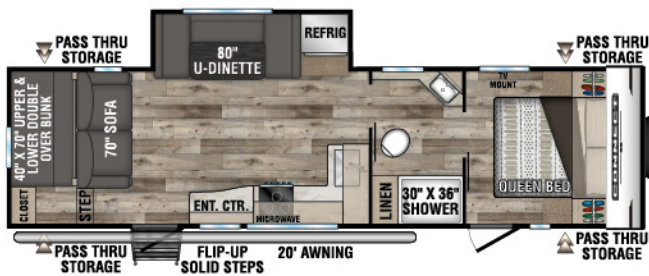

C221FKKSE UUV - 5,340 | Exterior Length - 26' 8" | Sleeps - 2

C221RBSE UUV - 5,290 | Exterior Length - 27' | Sleeps - 3

C231BHKSE UUV - 5,280 | Exterior Length - 27' 4" | Sleeps - 8

2022 CONNECT SE

C241BHKSE UVV - 5,330 | Exterior Length - 29'1" | Sleeps - 8

C271BHKSE UVV - 5,800 | Exterior Length - 32'1" | Sleeps - 9

C281BHSE UVV - 6,110 | Exterior Length - 34'1" | Sleeps - 9

C281RLSE UVV - 6,010 | Exterior Length - 32'6" | Sleeps - 6

C312BHKSE UVV - 7,340 | Exterior Length - 36'7" | Sleeps - 9

C321BHKSE UVV - 6,920 | Exterior Length - 37'1" | Sleeps - 9