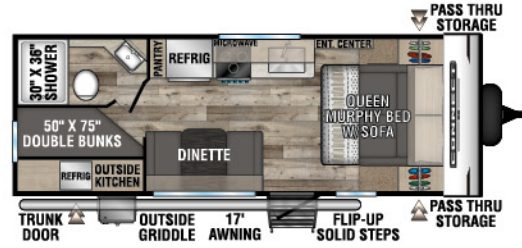

CONNECT SE

ULTRA LIGHTWEIGHT TRAVEL TRAILERS

C191MBSE UUV - 4,610 | Exterior Length - 22' 6" | Sleeps - 2

C210MBKSE UUV - 4,520 | Exterior Length - 25' 1" | Sleeps - 7

C211MKSE UUV - 5,040 | Exterior Length - 26' 1" | Sleeps - 3

C221FKKSE UUV - 5,340 | Exterior Length - 26' 8" | Sleeps - 2

C221RBSE UUV - 5,290 | Exterior Length - 27' | Sleeps - 3

C231BHKSE UUV - 5,280 | Exterior Length - 27' 4" | Sleeps - 8

2022 CONNECT SE

C241BHKSE UVV - 5,330 | Exterior Length - 29'1" | Sleeps - 8

C271BHKSE UVV - 5,800 | Exterior Length - 32'1" | Sleeps - 9

C281BHSE UVV - 6,110 | Exterior Length - 34'1" | Sleeps - 9

C281RLSE UVV - 6,010 | Exterior Length - 32'6" | Sleeps - 6

C312BHKSE UVV - 7,340 | Exterior Length - 36'7" | Sleeps - 9

C321BHKSE UVV - 6,920 | Exterior Length - 37'1" | Sleeps - 9