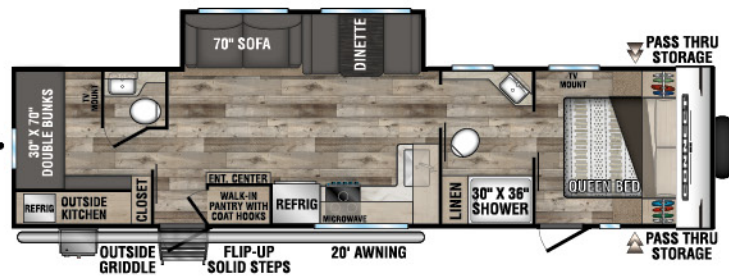

C221FKKSE UUV - 5,340 | Exterior Length - 26' 8" | Sleeps - 2

C221RBSE UUV - 5,290 | Exterior Length - 27' | Sleeps - 3

C231BHKSE UUV - 5,280 | Exterior Length - 27' 4" | Sleeps - 8

2022 CONNECT SE

C241BHKSE UVV - 5,330 | Exterior Length - 29'1" | Sleeps - 8

C271BHKSE UVV - 5,800 | Exterior Length - 32'1" | Sleeps - 9

C281BHSE UVV - 6,110 | Exterior Length - 34'1" | Sleeps - 9

C281RLSE UVV - 6,010 | Exterior Length - 32'6" | Sleeps - 6

C312BHKSE UVV - 7,340 | Exterior Length - 36'7" | Sleeps - 9

C321BHKSE UVV - 6,920 | Exterior Length - 37'1" | Sleeps - 9