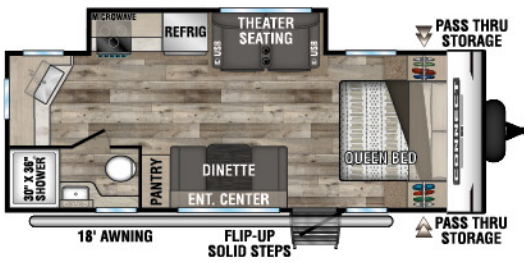

CONNECT SE

ULTRA LIGHTWEIGHT TRAVEL TRAILERS

C191MBSE UUV - 4,610 | Exterior Length - 22' 6" | Sleeps - 2

C210MBKSE UUV - 4,520 | Exterior Length - 25' 1" | Sleeps - 7

C211MKSE UUV - 5,040 | Exterior Length - 26' 1" | Sleeps - 3

C221FKKSE UUV - 5,340 | Exterior Length - 26' 8" | Sleeps - 2

C221RBSE UUV - 5,290 | Exterior Length - 27' | Sleeps - 3

C231BHKSE UUV - 5,280 | Exterior Length - 27' 4" | Sleeps - 8

2022 CONNECT SE

C241BHKSE UVV - 5,330 | Exterior Length - 29'1" | Sleeps - 8

C271BHKSE UVV - 5,800 | Exterior Length - 32'1" | Sleeps - 9

C281BHSE UVV - 6,110 | Exterior Length - 34'1" | Sleeps - 9

C281RLSE UVV - 6,010 | Exterior Length - 32'6" | Sleeps - 6

C312BHKSE UVV - 7,340 | Exterior Length - 36'7" | Sleeps - 9

C321BHKSE UVV - 6,920 | Exterior Length - 37'1" | Sleeps - 9