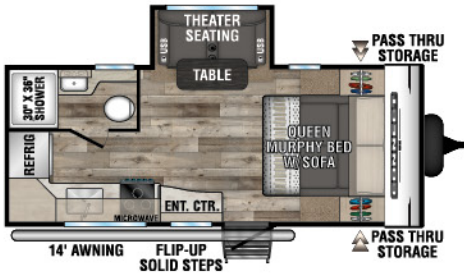

CONNECT SE

ULTRA LIGHTWEIGHT TRAVEL TRAILERS

C191MBSE UUV - 4,610 | Exterior Length - 22' 6" | Sleeps - 2

C210MBKSE UUV - 4,520 | Exterior Length - 25' 1" | Sleeps - 7

C211MKSE UUV - 5,040 | Exterior Length - 26' 1" | Sleeps - 3

C221FKKSE UUV - 5,340 | Exterior Length - 26' 8" | Sleeps - 2

C221RBSE UUV - 5,290 | Exterior Length - 27' | Sleeps - 3

C231BHKSE UUV - 5,280 | Exterior Length - 27' 4" | Sleeps - 8

2022 CONNECT SE

C241BHKSE UVV - 5,330 | Exterior Length - 29'1" | Sleeps - 8

C271BHKSE UVV - 5,800 | Exterior Length - 32'1" | Sleeps - 9

C281BHSE UVV - 6,110 | Exterior Length - 34'1" | Sleeps - 9

C281RLSE UVV - 6,010 | Exterior Length - 32'6" | Sleeps - 6

C312BHKSE UVV - 7,340 | Exterior Length - 36'7" | Sleeps - 9

C321BHKSE UVV - 6,920 | Exterior Length - 37'1" | Sleeps - 9