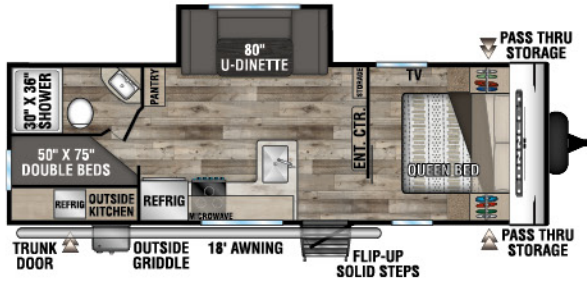

CONNECT SE

ULTRA LIGHTWEIGHT TRAVEL TRAILERS

C191MBSE UUV - 4,610 | Exterior Length - 22' 6" | Sleeps - 2

C210MBKSE UUV - 4,520 | Exterior Length - 25' 1" | Sleeps - 7

C211MKSE UUV - 5,040 | Exterior Length - 26' 1" | Sleeps - 3

C221FKKSE UUV - 5,340 | Exterior Length - 26' 8" | Sleeps - 2

C221RBSE UUV - 5,290 | Exterior Length - 27' | Sleeps - 3

C231BHKSE UUV - 5,280 | Exterior Length - 27' 4" | Sleeps - 8

2022 CONNECT SE

C241BHKSE UVV - 5,330 | Exterior Length - 29'1" | Sleeps - 8

C271BHKSE UVV - 5,800 | Exterior Length - 32'1" | Sleeps - 9

C281BHSE UVV - 6,110 | Exterior Length - 34'1" | Sleeps - 9

C281RLSE UVV - 6,010 | Exterior Length - 32'6" | Sleeps - 6

C312BHKSE UVV - 7,340 | Exterior Length - 36'7" | Sleeps - 9

C321BHKSE UVV - 6,920 | Exterior Length - 37'1" | Sleeps - 9