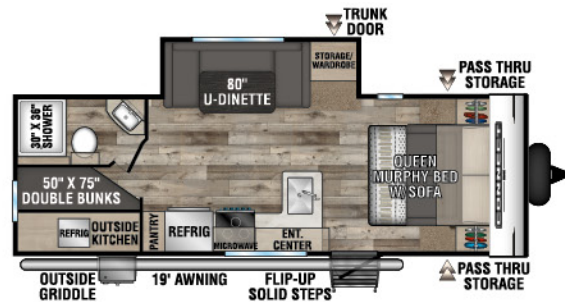

CONNECT SE

ULTRA LIGHTWEIGHT TRAVEL TRAILERS

C191MBSE UUV - 4,610 | Exterior Length - 22' 6" | Sleeps - 2

C210MBKSE UUV - 4,520 | Exterior Length - 25' 1" | Sleeps - 7

C211MKSE UUV - 5,040 | Exterior Length - 26' 1" | Sleeps - 3

C221FKKSE UUV - 5,340 | Exterior Length - 26' 8" | Sleeps - 2

C221RBSE UUV - 5,290 | Exterior Length - 27' | Sleeps - 3

C231BHKSE UUV - 5,280 | Exterior Length - 27' 4" | Sleeps - 8

2022 CONNECT SE

C241BHKSE UVV - 5,330 | Exterior Length - 29'1" | Sleeps - 8

C271BHKSE UVV - 5,800 | Exterior Length - 32'1" | Sleeps - 9

C281BHSE UVV - 6,110 | Exterior Length - 34'1" | Sleeps - 9

C281RLSE UVV - 6,010 | Exterior Length - 32'6" | Sleeps - 6

C312BHKSE UVV - 7,340 | Exterior Length - 36'7" | Sleeps - 9

C321BHKSE UVV - 6,920 | Exterior Length - 37'1" | Sleeps - 9