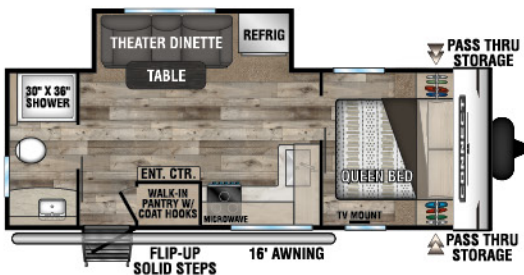

CONNECT SE

ULTRA LIGHTWEIGHT TRAVEL TRAILERS

C191MBSE UUV - 4,610 | Exterior Length - 22' 6" | Sleeps - 2

C210MBKSE UUV - 4,520 | Exterior Length - 25' 1" | Sleeps - 7

C211MKSE UUV - 5,040 | Exterior Length - 26' 1" | Sleeps - 3

C221FKKSE UUV - 5,340 | Exterior Length - 26' 8" | Sleeps - 2

C221RBSE UUV - 5,290 | Exterior Length - 27' | Sleeps - 3

C231BHKSE UUV - 5,280 | Exterior Length - 27' 4" | Sleeps - 8

2022 CONNECT SE

C241BHKSE UVV - 5,330 | Exterior Length - 29'1" | Sleeps - 8

C271BHKSE UVV - 5,800 | Exterior Length - 32'1" | Sleeps - 9

C281BHSE UVV - 6,110 | Exterior Length - 34'1" | Sleeps - 9

C281RLSE UVV - 6,010 | Exterior Length - 32'6" | Sleeps - 6

C312BHKSE UVV - 7,340 | Exterior Length - 36'7" | Sleeps - 9

C321BHKSE UVV - 6,920 | Exterior Length - 37'1" | Sleeps - 9