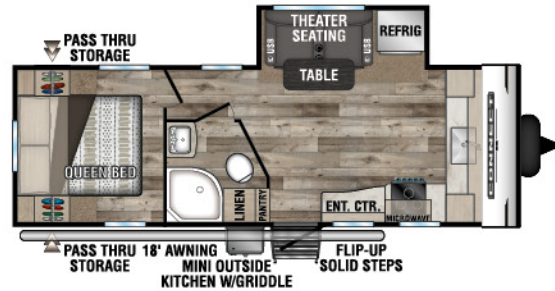

CONNECT SE

ULTRA LIGHTWEIGHT TRAVEL TRAILERS

C191MBSE UUV - 4,610 | Exterior Length - 22' 6" | Sleeps - 2

C210MBKSE UUV - 4,520 | Exterior Length - 25' 1" | Sleeps - 7

C211MKSE UUV - 5,040 | Exterior Length - 26' 1" | Sleeps - 3

C221FKKSE UUV - 5,340 | Exterior Length - 26' 8" | Sleeps - 2

C221RBSE UUV - 5,290 | Exterior Length - 27' | Sleeps - 3

C231BHKSE UUV - 5,280 | Exterior Length - 27' 4" | Sleeps - 8

2022 CONNECT SE

C241BHKSE UVV - 5,330 | Exterior Length - 29'1" | Sleeps - 8

C271BHKSE UVV - 5,800 | Exterior Length - 32'1" | Sleeps - 9

C281BHSE UVV - 6,110 | Exterior Length - 34'1" | Sleeps - 9

C281RLSE UVV - 6,010 | Exterior Length - 32'6" | Sleeps - 6

C312BHKSE UVV - 7,340 | Exterior Length - 36'7" | Sleeps - 9

C321BHKSE UVV - 6,920 | Exterior Length - 37'1" | Sleeps - 9