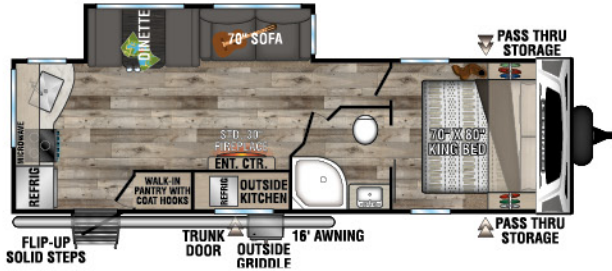

# CONNECT

LIGHTWEIGHT TRAVEL TRAILERS

C241RLK UYW - 5,810 | Exterior Length - 28'11" | Sleeps - 5

C251BHK UYW - 5,960 | Exterior Length - 29'5" | Sleeps - 7

C261RB UYW - 6,070 | Exterior Length - 30'4" | Sleeps - 5

C261RKK UYW - 6,240 | Exterior Length - 30'8" | Sleeps - 5

C261RL UYW - 6,140 | Exterior Length - 30'11" | Sleeps - 6

C272FK UYW - 6,780 | Exterior Length - 31'1" | Sleeps - 5

# 2022 CONNECT

C291BHK Uvw - 6,780 | Exterior Length - 33'11" | Sleeps - 10

C292RDK Uvw - 7,140 | Exterior Length - 32'5" | Sleeps - 5

C313MK Uvw - 7,160 | Exterior Length - 36'1" | Sleeps - 3

C322BHK Uvw - 7,970 | Exterior Length - 37'1" | Sleeps - 9

C323RK Uvw - 8,500 | Exterior Length - 38' | Sleeps - 5