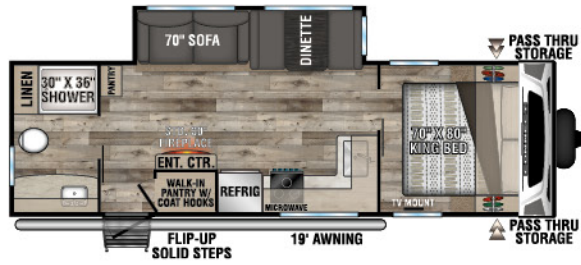

# CONNECT

LIGHTWEIGHT TRAVEL TRAILERS

C241RLK UYW - 5,810 | Exterior Length - 28'11" | Sleeps - 5

C251BHK UYW - 5,960 | Exterior Length - 29'5" | Sleeps - 7

C261RB UYW - 6,070 | Exterior Length - 30'4" | Sleeps - 5

C261RKK UYW - 6,240 | Exterior Length - 30'8" | Sleeps - 5

C261RL UYW - 6,140 | Exterior Length - 30'11" | Sleeps - 6

C272FK UYW - 6,780 | Exterior Length - 31'1" | Sleeps - 5

# 2022 CONNECT

C291BHK Uvw - 6,780 | Exterior Length - 33'11" | Sleeps - 10

C292RDK Uvw - 7,140 | Exterior Length - 32'5" | Sleeps - 5

C313MK Uvw - 7,160 | Exterior Length - 36'1" | Sleeps - 3

C322BHK Uvw - 7,970 | Exterior Length - 37'1" | Sleeps - 9

C323RK Uvw - 8,500 | Exterior Length - 38' | Sleeps - 5