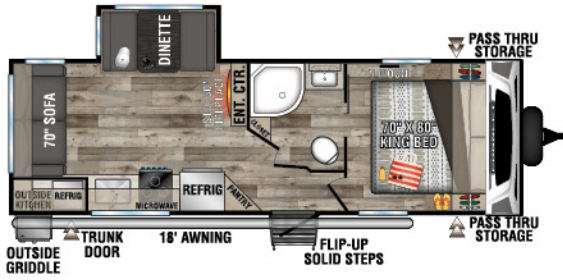

# CONNECT

LIGHTWEIGHT TRAVEL TRAILERS

C241RLK UYW - 5,810 | Exterior Length - 28'11" | Sleeps - 5

C251BHK UYW - 5,960 | Exterior Length - 29'5" | Sleeps - 7

C261RB UYW - 6,070 | Exterior Length - 30'4" | Sleeps - 5

C261RKK UYW - 6,240 | Exterior Length - 30'8" | Sleeps - 5

C261RL UYW - 6,140 | Exterior Length - 30'11" | Sleeps - 6

C272FK UYW - 6,780 | Exterior Length - 31'1" | Sleeps - 5

# 2022 CONNECT

C291BHK Uvw - 6,780 | Exterior Length - 33'11" | Sleeps - 10

C292RDK Uvw - 7,140 | Exterior Length - 32'5" | Sleeps - 5

C313MK Uvw - 7,160 | Exterior Length - 36'1" | Sleeps - 3

C322BHK Uvw - 7,970 | Exterior Length - 37'1" | Sleeps - 9

C323RK Uvw - 8,500 | Exterior Length - 38' | Sleeps - 5