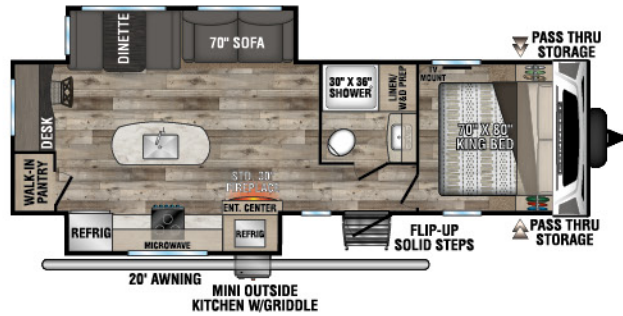

# CONNECT

LIGHTWEIGHT TRAVEL TRAILERS

C241RLK UYW - 5,810 | Exterior Length - 28'11" | Sleeps - 5

C251BHK UYW - 5,960 | Exterior Length - 29'5" | Sleeps - 7

C261RB UYW - 6,070 | Exterior Length - 30'4" | Sleeps - 5

C261RKK UYW - 6,240 | Exterior Length - 30'8" | Sleeps - 5

C261RL UYW - 6,140 | Exterior Length - 30'11" | Sleeps - 6

C272FK UYW - 6,780 | Exterior Length - 31'1" | Sleeps - 5

# 2022 CONNECT

C291BHK Uvw - 6,780 | Exterior Length - 33'11" | Sleeps - 10

C292RDK Uvw - 7,140 | Exterior Length - 32'5" | Sleeps - 5

C313MK Uvw - 7,160 | Exterior Length - 36'1" | Sleeps - 3

C322BHK Uvw - 7,970 | Exterior Length - 37'1" | Sleeps - 9

C323RK Uvw - 8,500 | Exterior Length - 38' | Sleeps - 5