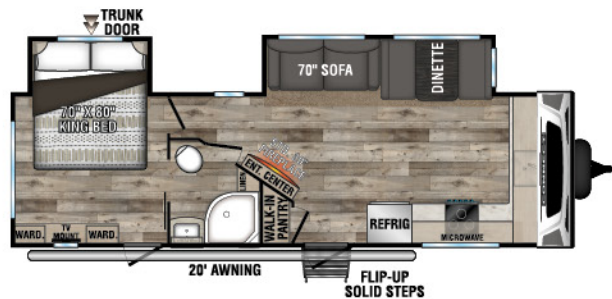

# CONNECT

LIGHTWEIGHT TRAVEL TRAILERS

C241RLK UYW - 5,810 | Exterior Length - 28'11" | Sleeps - 5

C251BHK UYW - 5,960 | Exterior Length - 29'5" | Sleeps - 7

C261RB UYW - 6,070 | Exterior Length - 30'4" | Sleeps - 5

C261RKK UYW - 6,240 | Exterior Length - 30'8" | Sleeps - 5

C261RL UYW - 6,140 | Exterior Length - 30'11" | Sleeps - 6

C272FK UYW - 6,780 | Exterior Length - 31'1" | Sleeps - 5

# 2022 CONNECT

C291BHK Uvw - 6,780 | Exterior Length - 33'11" | Sleeps - 10

C292RDK Uvw - 7,140 | Exterior Length - 32'5" | Sleeps - 5

C313MK Uvw - 7,160 | Exterior Length - 36'1" | Sleeps - 3

C322BHK Uvw - 7,970 | Exterior Length - 37'1" | Sleeps - 9

C323RK Uvw - 8,500 | Exterior Length - 38' | Sleeps - 5