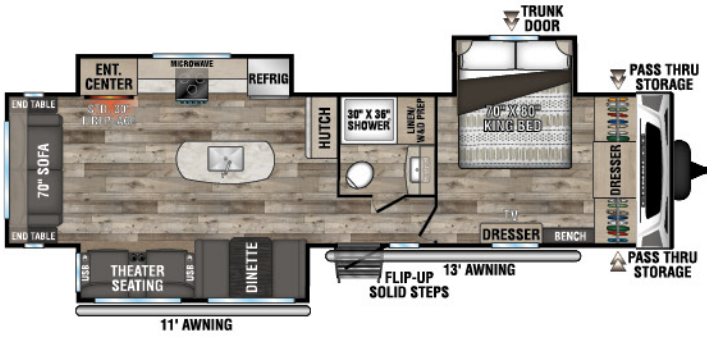

C261RKK UYW - 6,240 | Exterior Length - 30'8" | Sleeps - 5

C261RL UYW - 6,140 | Exterior Length - 30'11" | Sleeps - 6

C272FK UYW - 6,780 | Exterior Length - 31'1" | Sleeps - 5

# 2022 CONNECT

C291BHK Uvw - 6,780 | Exterior Length - 33'11" | Sleeps - 10

C292RDK Uvw - 7,140 | Exterior Length - 32'5" | Sleeps - 5

C313MK Uvw - 7,160 | Exterior Length - 36'1" | Sleeps - 3

C322BHK Uvw - 7,970 | Exterior Length - 37'1" | Sleeps - 9

C323RK Uvw - 8,500 | Exterior Length - 38' | Sleeps - 5