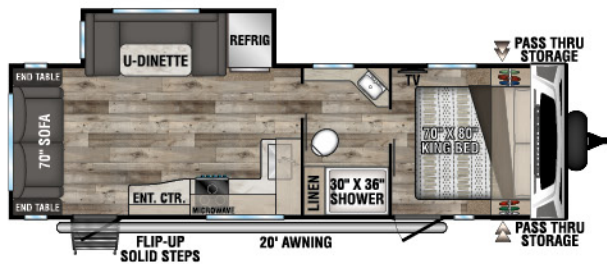

# CONNECT

LIGHTWEIGHT TRAVEL TRAILERS

C241RLK UYW - 5,810 | Exterior Length - 28'11" | Sleeps - 5

C251BHK UYW - 5,960 | Exterior Length - 29'5" | Sleeps - 7

C261RB UYW - 6,070 | Exterior Length - 30'4" | Sleeps - 5

C261RKK UYW - 6,240 | Exterior Length - 30'8" | Sleeps - 5

C261RL UYW - 6,140 | Exterior Length - 30'11" | Sleeps - 6

C272FK UYW - 6,780 | Exterior Length - 31'1" | Sleeps - 5

# 2022 CONNECT

C291BHK Uvw - 6,780 | Exterior Length - 33'11" | Sleeps - 10

C292RDK Uvw - 7,140 | Exterior Length - 32'5" | Sleeps - 5

C313MK Uvw - 7,160 | Exterior Length - 36'1" | Sleeps - 3

C322BHK Uvw - 7,970 | Exterior Length - 37'1" | Sleeps - 9

C323RK Uvw - 8,500 | Exterior Length - 38' | Sleeps - 5