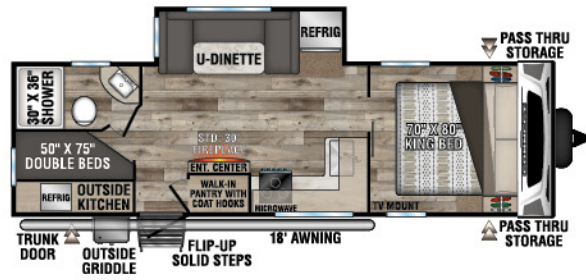

# CONNECT

LIGHTWEIGHT TRAVEL TRAILERS

C241RLK UYW - 5,810 | Exterior Length - 28'11" | Sleeps - 5

C251BHK UYW - 5,960 | Exterior Length - 29'5" | Sleeps - 7

C261RB UYW - 6,070 | Exterior Length - 30'4" | Sleeps - 5

C261RKK UYW - 6,240 | Exterior Length - 30'8" | Sleeps - 5

C261RL UYW - 6,140 | Exterior Length - 30'11" | Sleeps - 6

C272FK UYW - 6,780 | Exterior Length - 31'1" | Sleeps - 5

# 2022 CONNECT

C291BHK Uvw - 6,780 | Exterior Length - 33'11" | Sleeps - 10

C292RDK Uvw - 7,140 | Exterior Length - 32'5" | Sleeps - 5

C313MK Uvw - 7,160 | Exterior Length - 36'1" | Sleeps - 3

C322BHK Uvw - 7,970 | Exterior Length - 37'1" | Sleeps - 9

C323RK Uvw - 8,500 | Exterior Length - 38' | Sleeps - 5