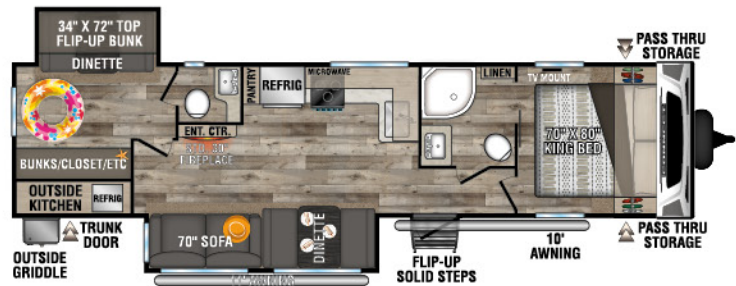

# CONNECT

LIGHTWEIGHT TRAVEL TRAILERS

C241RLK UYW - 5,810 | Exterior Length - 28'11" | Sleeps - 5

C251BHK UYW - 5,960 | Exterior Length - 29'5" | Sleeps - 7

C261RB UYW - 6,070 | Exterior Length - 30'4" | Sleeps - 5

C261RKK UYW - 6,240 | Exterior Length - 30'8" | Sleeps - 5

C261RL UYW - 6,140 | Exterior Length - 30'11" | Sleeps - 6

C272FK UYW - 6,780 | Exterior Length - 31'1" | Sleeps - 5

# 2022 CONNECT

C291BHK Uvw - 6,780 | Exterior Length - 33'11" | Sleeps - 10

C292RDK Uvw - 7,140 | Exterior Length - 32'5" | Sleeps - 5

C313MK Uvw - 7,160 | Exterior Length - 36'1" | Sleeps - 3

C322BHK Uvw - 7,970 | Exterior Length - 37'1" | Sleeps - 9

C323RK Uvw - 8,500 | Exterior Length - 38' | Sleeps - 5