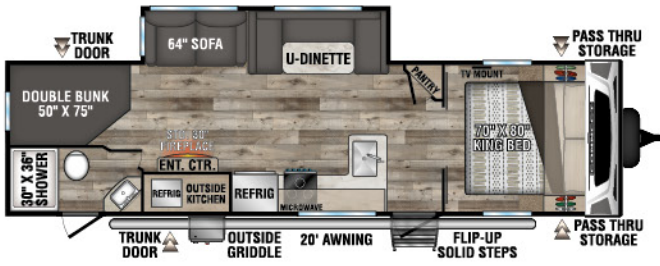

# CONNECT

LIGHTWEIGHT TRAVEL TRAILERS

C241RLK UYW - 5,810 | Exterior Length - 28'11" | Sleeps - 5

C251BHK UYW - 5,960 | Exterior Length - 29'5" | Sleeps - 7

C261RB UYW - 6,070 | Exterior Length - 30'4" | Sleeps - 5

C261RKK UYW - 6,240 | Exterior Length - 30'8" | Sleeps - 5

C261RL UYW - 6,140 | Exterior Length - 30'11" | Sleeps - 6

C272FK UYW - 6,780 | Exterior Length - 31'1" | Sleeps - 5

# 2022 CONNECT

C291BHK Uvw - 6,780 | Exterior Length - 33'11" | Sleeps - 10

C292RDK Uvw - 7,140 | Exterior Length - 32'5" | Sleeps - 5

C313MK Uvw - 7,160 | Exterior Length - 36'1" | Sleeps - 3

C322BHK Uvw - 7,970 | Exterior Length - 37'1" | Sleeps - 9

C323RK Uvw - 8,500 | Exterior Length - 38' | Sleeps - 5