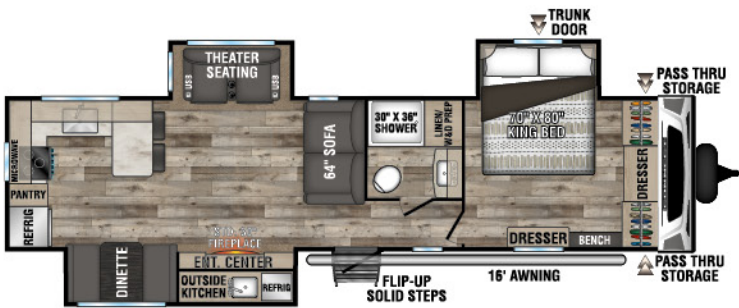

C261RKK UYW - 6,240 | Exterior Length - 30'8" | Sleeps - 5

C261RL UYW - 6,140 | Exterior Length - 30'11" | Sleeps - 6

C272FK UYW - 6,780 | Exterior Length - 31'1" | Sleeps - 5

# 2022 CONNECT

C291BHK Uvw - 6,780 | Exterior Length - 33'11" | Sleeps - 10

C292RDK Uvw - 7,140 | Exterior Length - 32'5" | Sleeps - 5

C313MK Uvw - 7,160 | Exterior Length - 36'1" | Sleeps - 3

C322BHK Uvw - 7,970 | Exterior Length - 37'1" | Sleeps - 9

C323RK Uvw - 8,500 | Exterior Length - 38' | Sleeps - 5