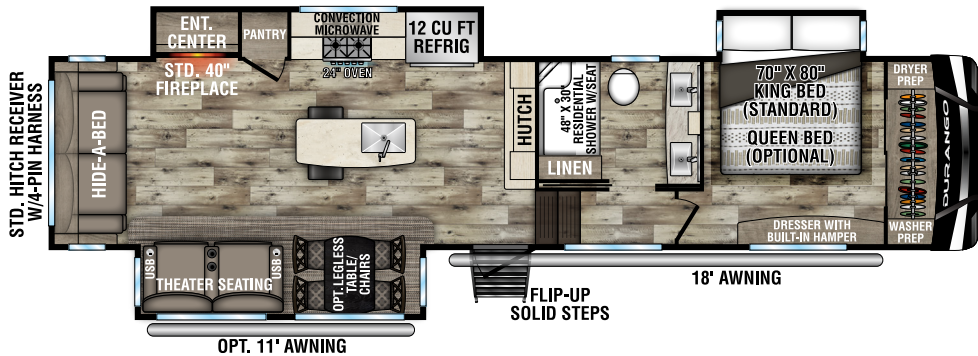

# DURANGO

FULL PROFILE LUXURY FIFTH WHEELS

D301RLT UYW - 9,960 | Exterior Length - 34' 3" | Sleeps - 4

**NEW**

D311BHD UYW - 10,170 | Exterior Length - 36' 11" | Sleeps - 9

D321RKT UYW - 10,190 | Exterior Length - 34' 10" | Sleeps - 4

D326RLT UYW - 10,350 | Exterior Length - 37' 7" | Sleeps - 6

# 2022 DURANGO

**D333RLT** UVW - 10,760 | Exterior Length - 37' 10" | Sleeps - 4

**D343MBQ** UVW - 11,570 | Exterior Length - 40' 3" | Sleeps - 8

**D348BHF** UVW - 12,500 | Exterior Length - 42' 2" | Sleeps - 9