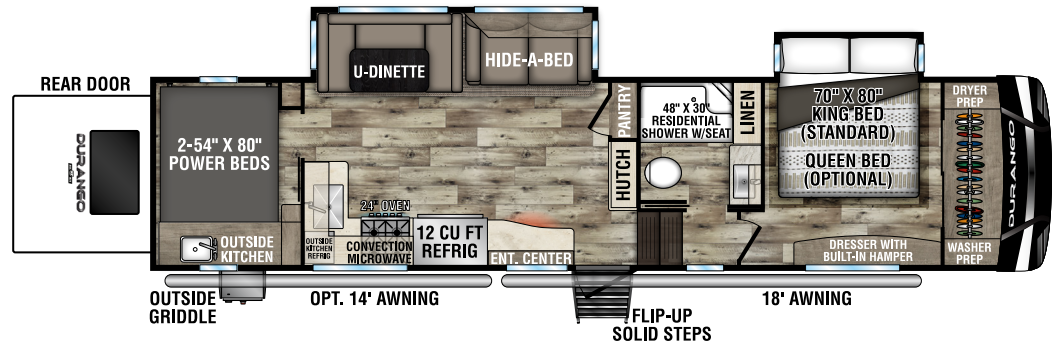

# DURANGO

FULL PROFILE LUXURY FIFTH WHEELS

D301RLT UYW - 9,960 | Exterior Length - 34' 3" | Sleeps - 4

**NEW**

D311BHD UYW - 10,170 | Exterior Length - 36' 11" | Sleeps - 9

D321RKT UYW - 10,190 | Exterior Length - 34' 10" | Sleeps - 4

D326RLT UYW - 10,350 | Exterior Length - 37' 7" | Sleeps - 6

# 2022 DURANGO

**D333RLT** UVW - 10,760 | Exterior Length - 37' 10" | Sleeps - 4

**D343MBQ** UVW - 11,570 | Exterior Length - 40' 3" | Sleeps - 8

**D348BHF** UVW - 12,500 | Exterior Length - 42' 2" | Sleeps - 9