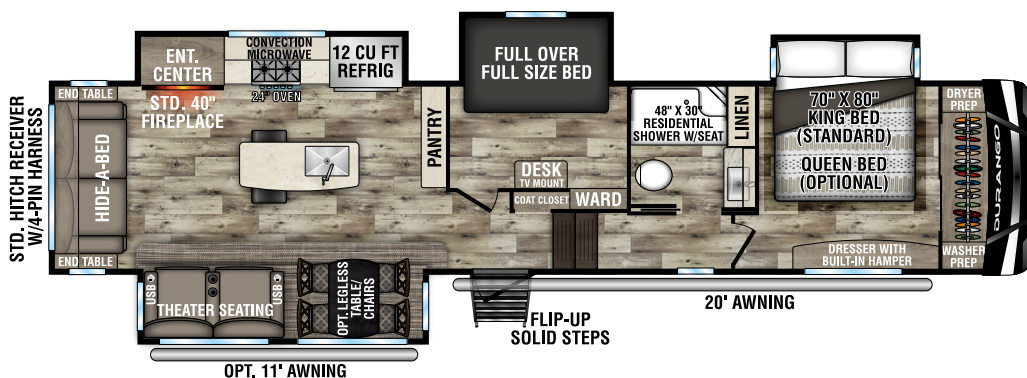

# DURANGO

FULL PROFILE LUXURY FIFTH WHEELS

D301RLT UYW - 9,960 | Exterior Length - 34' 3" | Sleeps - 4

**NEW**

D311BHD UYW - 10,170 | Exterior Length - 36' 11" | Sleeps - 9

D321RKT UYW - 10,190 | Exterior Length - 34' 10" | Sleeps - 4

D326RLT UYW - 10,350 | Exterior Length - 37' 7" | Sleeps - 6

# 2022 DURANGO

**D333RLT** UVW - 10,760 | Exterior Length - 37' 10" | Sleeps - 4

**D343MBQ** UVW - 11,570 | Exterior Length - 40' 3" | Sleeps - 8

**D348BHF** UVW - 12,500 | Exterior Length - 42' 2" | Sleeps - 9