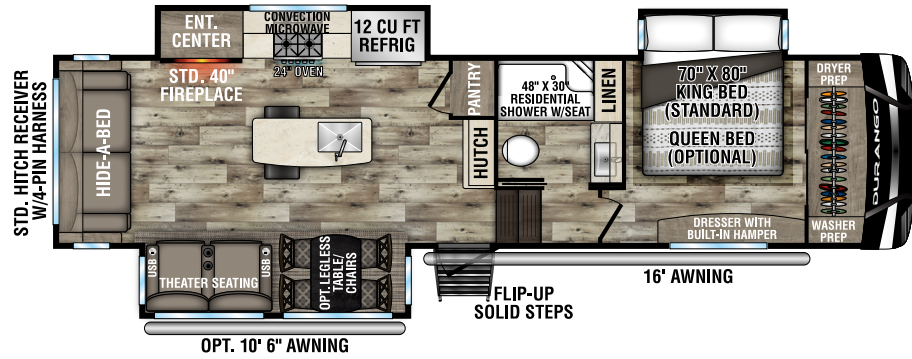

# DURANGO

FULL PROFILE LUXURY FIFTH WHEELS

D301RLT UYW - 9,960 | Exterior Length - 34' 3" | Sleeps - 4

**NEW**

D311BHD UYW - 10,170 | Exterior Length - 36' 11" | Sleeps - 9

D321RKT UYW - 10,190 | Exterior Length - 34' 10" | Sleeps - 4

D326RLT UYW - 10,350 | Exterior Length - 37' 7" | Sleeps - 6

# 2022 DURANGO

**D333RLT** UVW - 10,760 | Exterior Length - 37' 10" | Sleeps - 4

**D343MBQ** UVW - 11,570 | Exterior Length - 40' 3" | Sleeps - 8

**D348BHF** UVW - 12,500 | Exterior Length - 42' 2" | Sleeps - 9