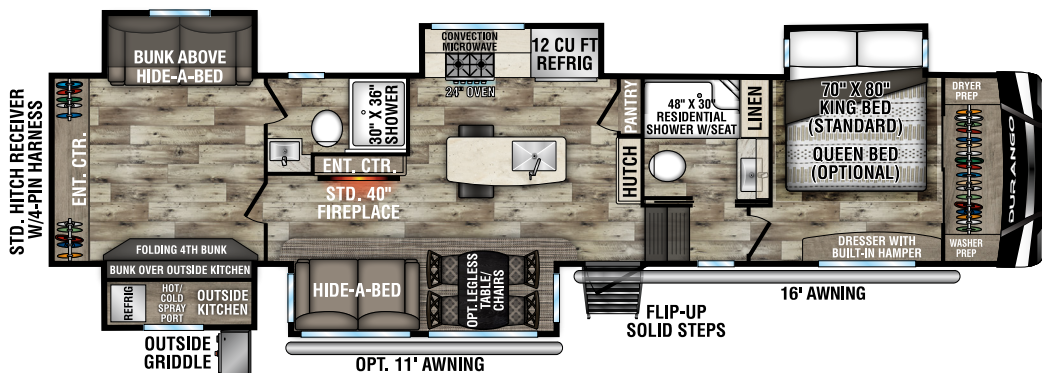

# DURANGO

FULL PROFILE LUXURY FIFTH WHEELS

D301RLT UYW - 9,960 | Exterior Length - 34' 3" | Sleeps - 4

**NEW**

D311BHD UYW - 10,170 | Exterior Length - 36' 11" | Sleeps - 9

D321RKT UYW - 10,190 | Exterior Length - 34' 10" | Sleeps - 4

D326RLT UYW - 10,350 | Exterior Length - 37' 7" | Sleeps - 6

# 2022 DURANGO

**D333RLT** UVW - 10,760 | Exterior Length - 37' 10" | Sleeps - 4

**D343MBQ** UVW - 11,570 | Exterior Length - 40' 3" | Sleeps - 8

**D348BHF** UVW - 12,500 | Exterior Length - 42' 2" | Sleeps - 9