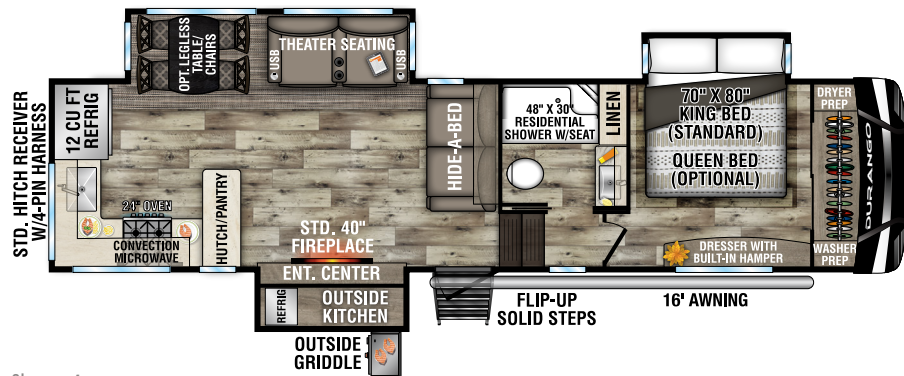

# DURANGO

FULL PROFILE LUXURY FIFTH WHEELS

D301RLT UYW - 9,960 | Exterior Length - 34' 3" | Sleeps - 4

**NEW**

D311BHD UYW - 10,170 | Exterior Length - 36' 11" | Sleeps - 9

D321RKT UYW - 10,190 | Exterior Length - 34' 10" | Sleeps - 4

D326RLT UYW - 10,350 | Exterior Length - 37' 7" | Sleeps - 6

# 2022 DURANGO

**D333RLT** UVW - 10,760 | Exterior Length - 37' 10" | Sleeps - 4

**D343MBQ** UVW - 11,570 | Exterior Length - 40' 3" | Sleeps - 8

**D348BHF** UVW - 12,500 | Exterior Length - 42' 2" | Sleeps - 9