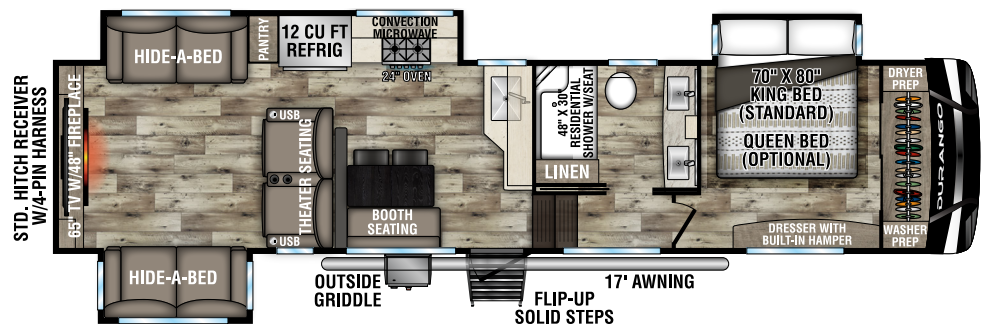

# DURANGO

FULL PROFILE LUXURY FIFTH WHEELS

D301RLT UYW - 9,960 | Exterior Length - 34' 3" | Sleeps - 4

**NEW**

D311BHD UYW - 10,170 | Exterior Length - 36' 11" | Sleeps - 9

D321RKT UYW - 10,190 | Exterior Length - 34' 10" | Sleeps - 4

D326RLT UYW - 10,350 | Exterior Length - 37' 7" | Sleeps - 6

# 2022 DURANGO

**D333RLT** UVW - 10,760 | Exterior Length - 37' 10" | Sleeps - 4

**D343MBQ** UVW - 11,570 | Exterior Length - 40' 3" | Sleeps - 8

**D348BHF** UVW - 12,500 | Exterior Length - 42' 2" | Sleeps - 9