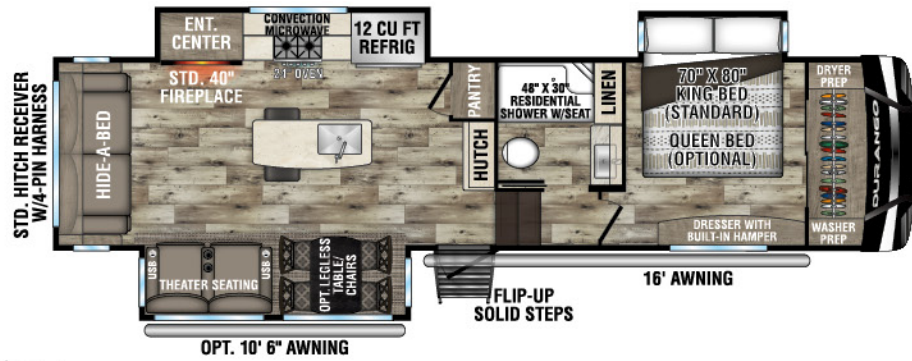

# DURANGO

FULL PROFILE LUXURY FIFTH WHEELS

D301RLT UYW - 9,960 | Exterior Length - 34' 3" | Sleeps - 4

**NEW**

D311BHD UYW - 10,170 | Exterior Length - 36' 11" | Sleeps - 9

D321RKT UYW - 10,190 | Exterior Length - 34' 10" | Sleeps - 4

D326RLT UYW - 10,350 | Exterior Length - 37' 7" | Sleeps - 6