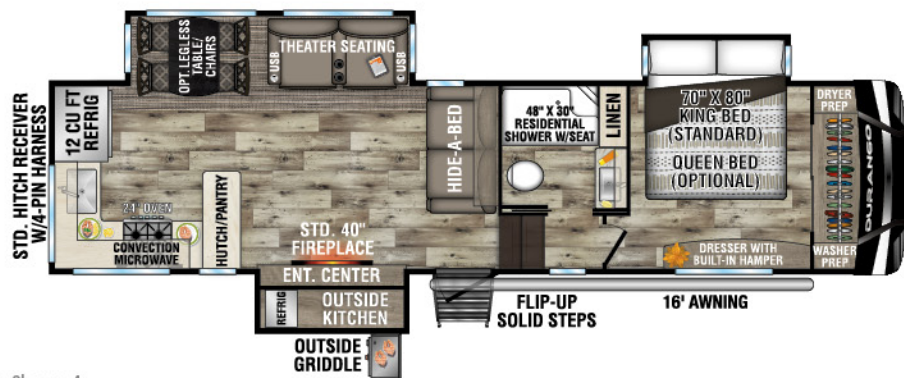

# DURANGO

FULL PROFILE LUXURY FIFTH WHEELS

D301RLT UYW - 9,960 | Exterior Length - 34' 3" | Sleeps - 4

**NEW**

D311BHD UYW - 10,170 | Exterior Length - 36' 11" | Sleeps - 9

D321RKT UYW - 10,190 | Exterior Length - 34' 10" | Sleeps - 4

D326RLT UYW - 10,350 | Exterior Length - 37' 7" | Sleeps - 6