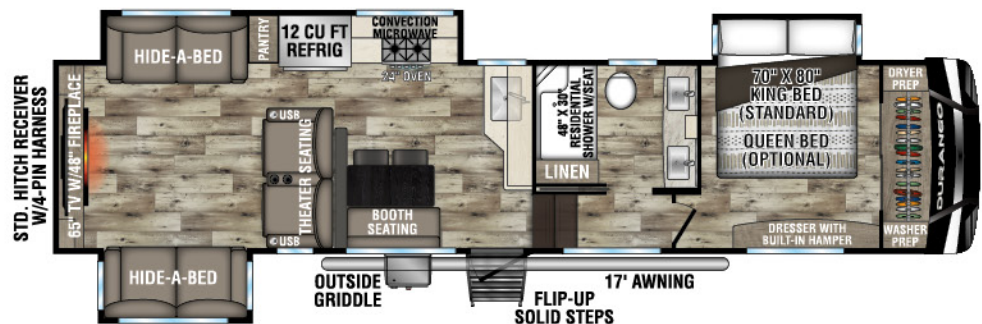

# DURANGO

FULL PROFILE LUXURY FIFTH WHEELS

D301RLT UYW - 9,960 | Exterior Length - 34' 3" | Sleeps - 4

**NEW**

D311BHD UYW - 10,170 | Exterior Length - 36' 11" | Sleeps - 9

D321RKT UYW - 10,190 | Exterior Length - 34' 10" | Sleeps - 4

D326RLT UYW - 10,350 | Exterior Length - 37' 7" | Sleeps - 6