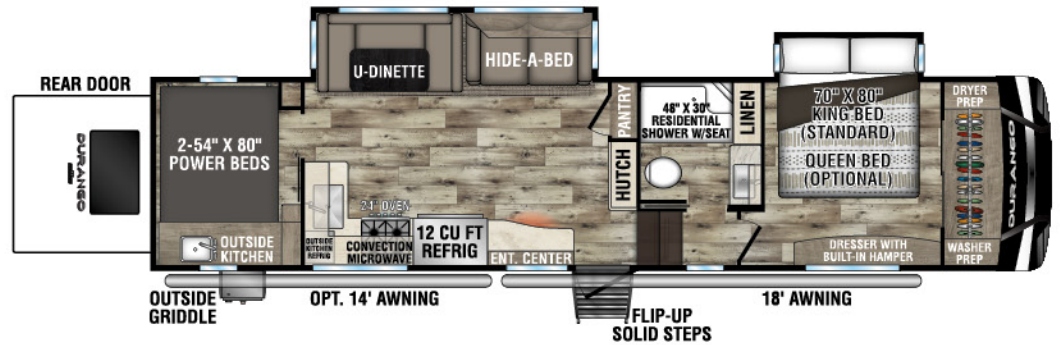

# DURANGO

FULL PROFILE LUXURY FIFTH WHEELS

D301RLT UYW - 9,960 | Exterior Length - 34' 3" | Sleeps - 4

**NEW**

D311BHD UYW - 10,170 | Exterior Length - 36' 11" | Sleeps - 9

D321RKT UYW - 10,190 | Exterior Length - 34' 10" | Sleeps - 4

D326RLT UYW - 10,350 | Exterior Length - 37' 7" | Sleeps - 6