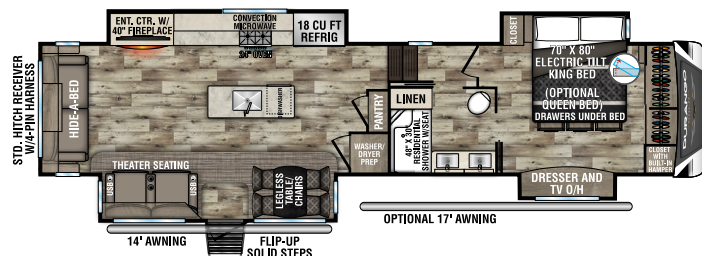

DURANGO GOLD

FULL-TIME LUXURY FIFTH WHEELS

NEW
G356RLQ UUV - 11,650 | Exterior Length - 35' 6" | Sleeps - 4

NEW
G358RPQ UUV - 12,660 | Exterior Length - 36' 8" | Sleeps - 4

G366FBT UUV - 12,180 | Exterior Length - 39' 10" | Sleeps - 4

G382MBQ UUV - 13,510 | Exterior Length - 42' 5" | Sleeps - 8

G383RLQ UUV - 12,610 | Exterior Length - 41' 5" | Sleeps - 4

2022 DURANGO GOLD

G386FLF UVW -13,420 | Exterior Length - 41' 11" | Sleeps - 6

G387FLF UVW -13,290 | Exterior Length - 41' 11" | Sleeps - 6

NEW
G391RKF UVW -12,650 | Exterior Length - 42' 5" | Sleeps - 6