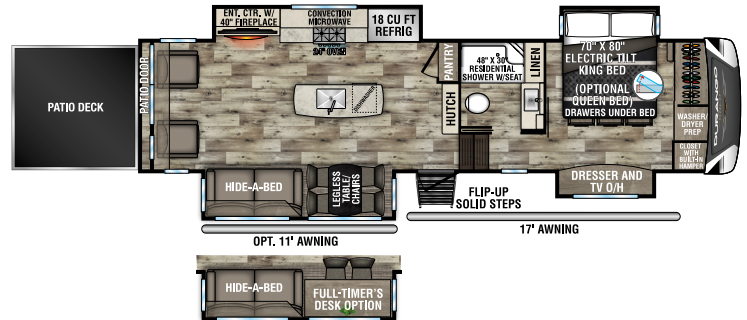

DURANGO GOLD

FULL-TIME LUXURY FIFTH WHEELS

NEW
G356RLQ UUV - 11,650 | Exterior Length - 35' 6" | Sleeps - 4

NEW
G358RPQ UUV - 12,660 | Exterior Length - 36' 8" | Sleeps - 4

G366FBT UUV - 12,180 | Exterior Length - 39' 10" | Sleeps - 4

G382MBQ UUV - 13,510 | Exterior Length - 42' 5" | Sleeps - 8

G383RLQ UUV - 12,610 | Exterior Length - 41' 5" | Sleeps - 4

2022 DURANGO GOLD

G386FLF UVW -13,420 | Exterior Length - 41' 11" | Sleeps - 6

G387FLF UVW -13,290 | Exterior Length - 41' 11" | Sleeps - 6

NEW
G391RKF UVW -12,650 | Exterior Length - 42' 5" | Sleeps - 6