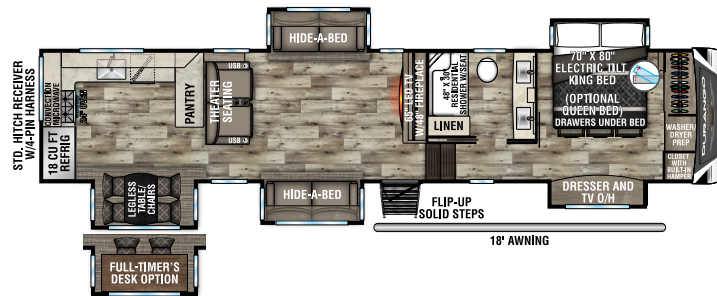

DURANGO GOLD

FULL-TIME LUXURY FIFTH WHEELS

NEW
G356RLQ UUV - 11,650 | Exterior Length - 35' 6" | Sleeps - 4

NEW
G358RPQ UUV - 12,660 | Exterior Length - 36' 8" | Sleeps - 4

G366FBT UUV - 12,180 | Exterior Length - 39' 10" | Sleeps - 4

G382MBQ UUV - 13,510 | Exterior Length - 42' 5" | Sleeps - 8

G383RLQ UUV - 12,610 | Exterior Length - 41' 5" | Sleeps - 4

2022 DURANGO GOLD

G386FLF UVW -13,420 | Exterior Length - 41' 11" | Sleeps - 6

G387FLF UVW -13,290 | Exterior Length - 41' 11" | Sleeps - 6

NEW
G391RKF UVW -12,650 | Exterior Length - 42' 5" | Sleeps - 6