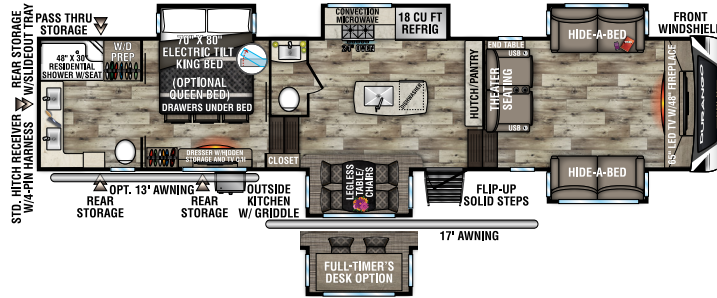

DURANGO GOLD

FULL-TIME LUXURY FIFTH WHEELS

NEW
G356RLQ UUV - 11,650 | Exterior Length - 35' 6" | Sleeps - 4

NEW
G358RPQ UUV - 12,660 | Exterior Length - 36' 8" | Sleeps - 4

G366FBT UUV - 12,180 | Exterior Length - 39' 10" | Sleeps - 4

G382MBQ UUV - 13,510 | Exterior Length - 42' 5" | Sleeps - 8

G383RLQ UUV - 12,610 | Exterior Length - 41' 5" | Sleeps - 4

2022 DURANGO GOLD

G386FLF UVW -13,420 | Exterior Length - 41' 11" | Sleeps - 6

G387FLF UVW -13,290 | Exterior Length - 41' 11" | Sleeps - 6

NEW
G391RKF UVW -12,650 | Exterior Length - 42' 5" | Sleeps - 6