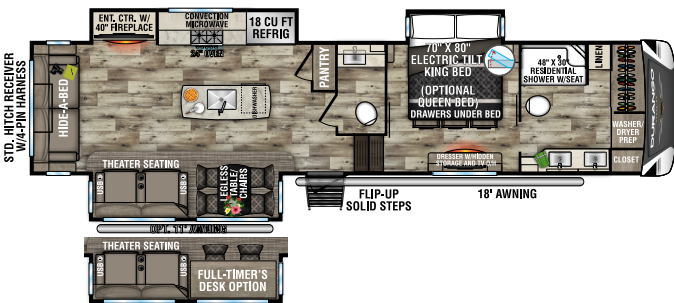

DURANGO GOLD

FULL-TIME LUXURY FIFTH WHEELS

NEW
G356RLQ UUV - 11,650 | Exterior Length - 35' 6" | Sleeps - 4

NEW
G358RPQ UUV - 12,660 | Exterior Length - 36' 8" | Sleeps - 4

G366FBT UUV - 12,180 | Exterior Length - 39' 10" | Sleeps - 4

G382MBQ UUV - 13,510 | Exterior Length - 42' 5" | Sleeps - 8

G383RLQ UUV - 12,610 | Exterior Length - 41' 5" | Sleeps - 4

2022 DURANGO GOLD

G386FLF UVW -13,420 | Exterior Length - 41' 11" | Sleeps - 6

G387FLF UVW -13,290 | Exterior Length - 41' 11" | Sleeps - 6

NEW
G391RKF UVW -12,650 | Exterior Length - 42' 5" | Sleeps - 6