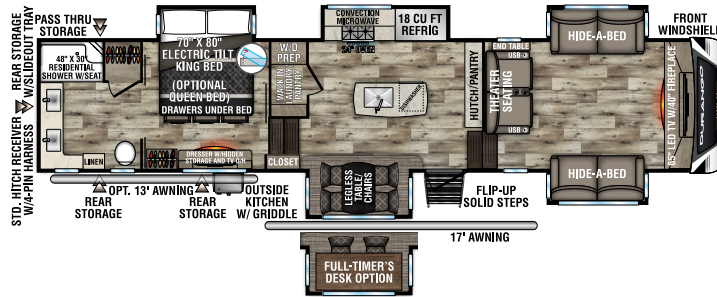

DURANGO GOLD

FULL-TIME LUXURY FIFTH WHEELS

NEW
G356RLQ UUV - 11,650 | Exterior Length - 35' 6" | Sleeps - 4

NEW
G358RPQ UUV - 12,660 | Exterior Length - 36' 8" | Sleeps - 4

G366FBT UUV - 12,180 | Exterior Length - 39' 10" | Sleeps - 4

G382MBQ UUV - 13,510 | Exterior Length - 42' 5" | Sleeps - 8

G383RLQ UUV - 12,610 | Exterior Length - 41' 5" | Sleeps - 4

2022 DURANGO GOLD

G386FLF UVW -13,420 | Exterior Length - 41' 11" | Sleeps - 6

G387FLF UVW -13,290 | Exterior Length - 41' 11" | Sleeps - 6

NEW
G391RKF UVW -12,650 | Exterior Length - 42' 5" | Sleeps - 6