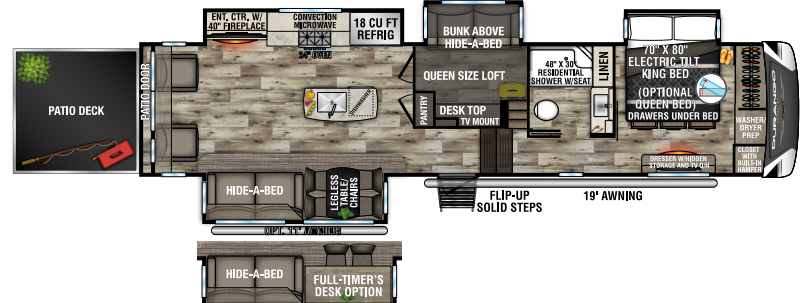

DURANGO GOLD

FULL-TIME LUXURY FIFTH WHEELS

NEW
G356RLQ UUV - 11,650 | Exterior Length - 35' 6" | Sleeps - 4

NEW
G358RPQ UUV - 12,660 | Exterior Length - 36' 8" | Sleeps - 4

G366FBT UUV - 12,180 | Exterior Length - 39' 10" | Sleeps - 4

G382MBQ UUV - 13,510 | Exterior Length - 42' 5" | Sleeps - 8

G383RLQ UUV - 12,610 | Exterior Length - 41' 5" | Sleeps - 4

2022 DURANGO GOLD

G386FLF UVW -13,420 | Exterior Length - 41' 11" | Sleeps - 6

G387FLF UVW -13,290 | Exterior Length - 41' 11" | Sleeps - 6

NEW
G391RKF UVW -12,650 | Exterior Length - 42' 5" | Sleeps - 6