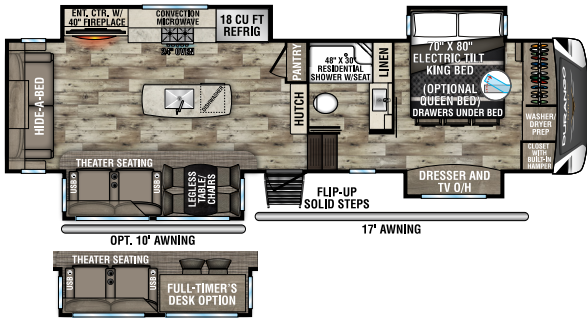

DURANGO GOLD

FULL-TIME LUXURY FIFTH WHEELS

NEW
G356RLQ UUV - 11,650 | Exterior Length - 35' 6" | Sleeps - 4

NEW
G358RPQ UUV - 12,660 | Exterior Length - 36' 8" | Sleeps - 4

G366FBT UUV - 12,180 | Exterior Length - 39' 10" | Sleeps - 4

G382MBQ UUV - 13,510 | Exterior Length - 42' 5" | Sleeps - 8

G383RLQ UUV - 12,610 | Exterior Length - 41' 5" | Sleeps - 4

2022 DURANGO GOLD

G386FLF UVW -13,420 | Exterior Length - 41' 11" | Sleeps - 6

G387FLF UVW -13,290 | Exterior Length - 41' 11" | Sleeps - 6

NEW
G391RKF UVW -12,650 | Exterior Length - 42' 5" | Sleeps - 6