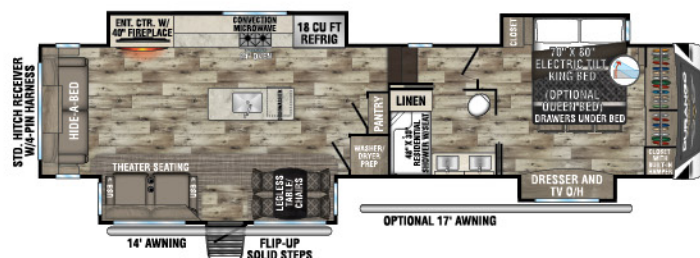

DURANGO GOLD

FULL-TIME LUXURY FIFTH WHEELS

NEW

G356RLQ UUV - 11,650 | Exterior Length - 35' 6" | Sleeps - 4

NEW

G358RPQ UUV - 12,660 | Exterior Length - 36' 8" | Sleeps - 4

G366FBT UUV - 12,180 | Exterior Length - 39' 10" | Sleeps - 4

G382MBQ UUV - 13,510 | Exterior Length - 42' 5" | Sleeps - 8

G383RLQ UUV - 12,610 | Exterior Length - 41' 5" | Sleeps - 4

2022 DURANGO GOLD

G386FLF UUV-13,420 | Exterior Length - 41' 11" | Sleeps - 6

G387FLF UUV-13,290 | Exterior Length - 41' 11" | Sleeps - 6

NEW
G391RKF UUV-12,650 | Exterior Length - 42' 5" | Sleeps - 6