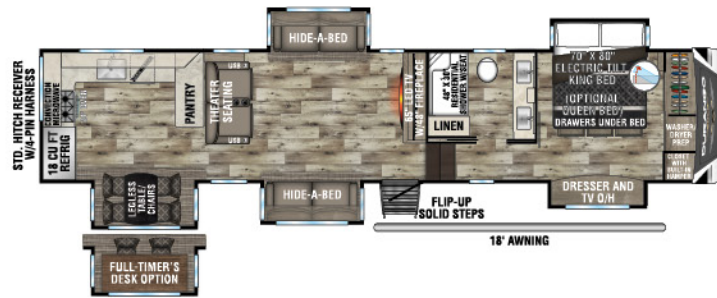

DURANGO GOLD

FULL-TIME LUXURY FIFTH WHEELS

NEW

G356RLQ UUV - 11,650 | Exterior Length - 35' 6" | Sleeps - 4

NEW

G358RPQ UUV - 12,660 | Exterior Length - 36' 8" | Sleeps - 4

G366FBT UUV - 12,180 | Exterior Length - 39' 10" | Sleeps - 4

G382MBQ UUV - 13,510 | Exterior Length - 42' 5" | Sleeps - 8

G383RLQ UUV - 12,610 | Exterior Length - 41' 5" | Sleeps - 4

2022 DURANGO GOLD

G386FLF UUV-13,420 | Exterior Length - 41' 11" | Sleeps - 6

G387FLF UUV-13,290 | Exterior Length - 41' 11" | Sleeps - 6

NEW
G391RKF UUV-12,650 | Exterior Length - 42' 5" | Sleeps - 6