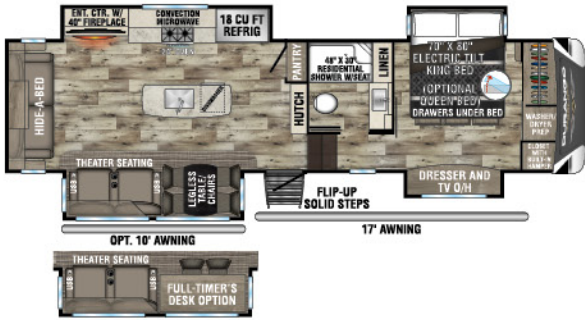

DURANGO GOLD

FULL-TIME LUXURY FIFTH WHEELS

NEW

G356RLQ UUV - 11,650 | Exterior Length - 35' 6" | Sleeps - 4

NEW

G358RPQ UUV - 12,660 | Exterior Length - 36' 8" | Sleeps - 4

G366FBT UUV - 12,180 | Exterior Length - 39' 10" | Sleeps - 4

G382MBQ UUV - 13,510 | Exterior Length - 42' 5" | Sleeps - 8

G383RLQ UUV - 12,610 | Exterior Length - 41' 5" | Sleeps - 4

2022 DURANGO GOLD

G386FLF UUV-13,420 | Exterior Length - 41' 11" | Sleeps - 6

G387FLF UUV-13,290 | Exterior Length - 41' 11" | Sleeps - 6

NEW
G391RKF UUV-12,650 | Exterior Length - 42' 5" | Sleeps - 6