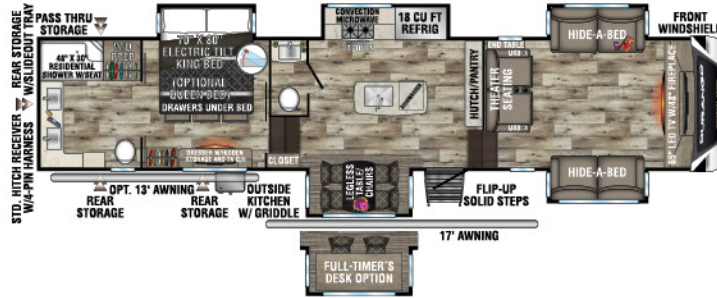

DURANGO GOLD

FULL-TIME LUXURY FIFTH WHEELS

NEW

G356RLQ UUV - 11,650 | Exterior Length - 35' 6" | Sleeps - 4

NEW

G358RPQ UUV - 12,660 | Exterior Length - 36' 8" | Sleeps - 4

G366FBT UUV - 12,180 | Exterior Length - 39' 10" | Sleeps - 4

G382MBQ UUV - 13,510 | Exterior Length - 42' 5" | Sleeps - 8

G383RLQ UUV - 12,610 | Exterior Length - 41' 5" | Sleeps - 4

2022 DURANGO GOLD

G386FLF UUV-13,420 | Exterior Length - 41' 11" | Sleeps - 6

G387FLF UUV-13,290 | Exterior Length - 41' 11" | Sleeps - 6

NEW
G391RKF UUV-12,650 | Exterior Length - 42' 5" | Sleeps - 6