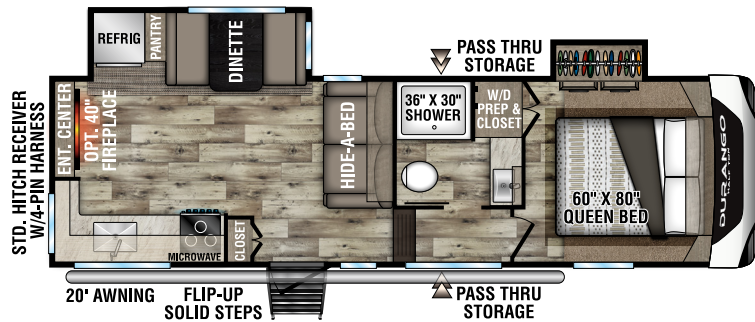

# DURANGO HALF-TON

LIGHTWEIGHT LUXURY FIFTH WHEELS

D230RKD UVW - 7,110 | Exterior Length - 26' 9" | Sleeps - 6

D250RED UVW - 7,570 | Exterior Length - 29' 1" | Sleeps - 6

D256RKT UVW - 8,660 | Exterior Length - 33' 9" | Sleeps - 6

**NEW**  
D274BHD UVW - TBD | Exterior Length - 36' | Sleeps - 9

# 2022 DURANGO HALF-TON

**D283RLT** UVW - 8,660 | Exterior Length - 32' 11" | Sleeps - 6

**D286BHD** UVW - 8,550 | Exterior Length - 33' 7" | Sleeps - 10

**D290RLT** UVW - 8,980 | Exterior Length - 34' 5" | Sleeps - 6

**D291BHT** UVW - 9,740 | Exterior Length - 37' 5" | Sleeps - 9