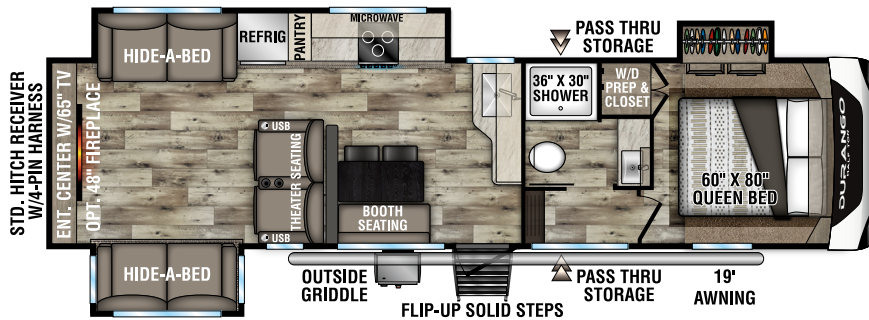

**NEW**  
D274BHD UVW - TBD | Exterior Length - 36' | Sleeps - 9

# 2022 DURANGO HALF-TON

**D283RLT** UVW - 8,660 | Exterior Length - 32' 11" | Sleeps - 6

**D286BHD** UVW - 8,550 | Exterior Length - 33' 7" | Sleeps - 10

**D290RLT** UVW - 8,980 | Exterior Length - 34' 5" | Sleeps - 6

**D291BHT** UVW - 9,740 | Exterior Length - 37' 5" | Sleeps - 9