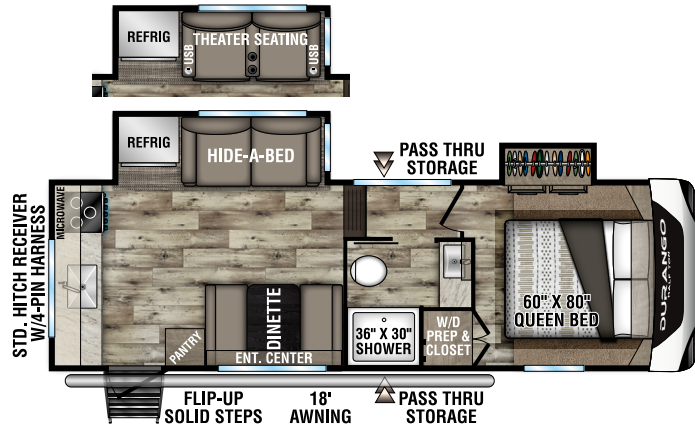

# DURANGO HALF-TON

LIGHTWEIGHT LUXURY FIFTH WHEELS

D230RKD UVW - 7,110 | Exterior Length - 26' 9" | Sleeps - 6

D250RED UVW - 7,570 | Exterior Length - 29' 1" | Sleeps - 6

D256RKT UVW - 8,660 | Exterior Length - 33' 9" | Sleeps - 6

**NEW**  
D274BHD UVW - TBD | Exterior Length - 36' | Sleeps - 9

# 2022 DURANGO HALF-TON

**D283RLT** UVW - 8,660 | Exterior Length - 32' 11" | Sleeps - 6

**D286BHD** UVW - 8,550 | Exterior Length - 33' 7" | Sleeps - 10

**D290RLT** UVW - 8,980 | Exterior Length - 34' 5" | Sleeps - 6

**D291BHT** UVW - 9,740 | Exterior Length - 37' 5" | Sleeps - 9