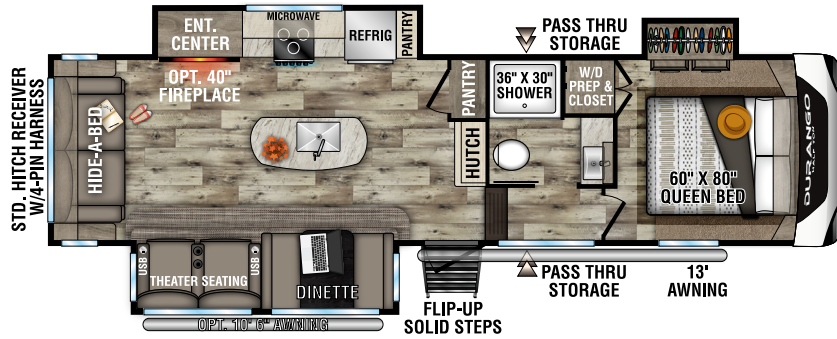

# DURANGO HALF-TON

LIGHTWEIGHT LUXURY FIFTH WHEELS

D230RKD UVW - 7,110 | Exterior Length - 26' 9" | Sleeps - 6

D250RED UVW - 7,570 | Exterior Length - 29' 1" | Sleeps - 6

D256RKT UVW - 8,660 | Exterior Length - 33' 9" | Sleeps - 6

**NEW**  
D274BHD UVW - TBD | Exterior Length - 36' | Sleeps - 9

# 2022 DURANGO HALF-TON

**D283RLT** UVW - 8,660 | Exterior Length - 32' 11" | Sleeps - 6

**D286BHD** UVW - 8,550 | Exterior Length - 33' 7" | Sleeps - 10

**D290RLT** UVW - 8,980 | Exterior Length - 34' 5" | Sleeps - 6

**D291BHT** UVW - 9,740 | Exterior Length - 37' 5" | Sleeps - 9