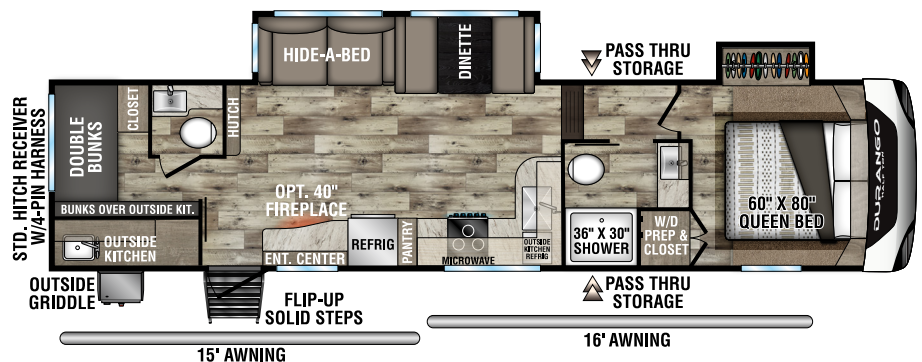

# DURANGO HALF-TON

LIGHTWEIGHT LUXURY FIFTH WHEELS

D230RKD UVW - 7,110 | Exterior Length - 26' 9" | Sleeps - 6

D250RED UVW - 7,570 | Exterior Length - 29' 1" | Sleeps - 6

D256RKT UVW - 8,660 | Exterior Length - 33' 9" | Sleeps - 6

**NEW**  
D274BHD UVW - TBD | Exterior Length - 36' | Sleeps - 9

# 2022 DURANGO HALF-TON

**D283RLT** UVW - 8,660 | Exterior Length - 32' 11" | Sleeps - 6

**D286BHD** UVW - 8,550 | Exterior Length - 33' 7" | Sleeps - 10

**D290RLT** UVW - 8,980 | Exterior Length - 34' 5" | Sleeps - 6

**D291BHT** UVW - 9,740 | Exterior Length - 37' 5" | Sleeps - 9