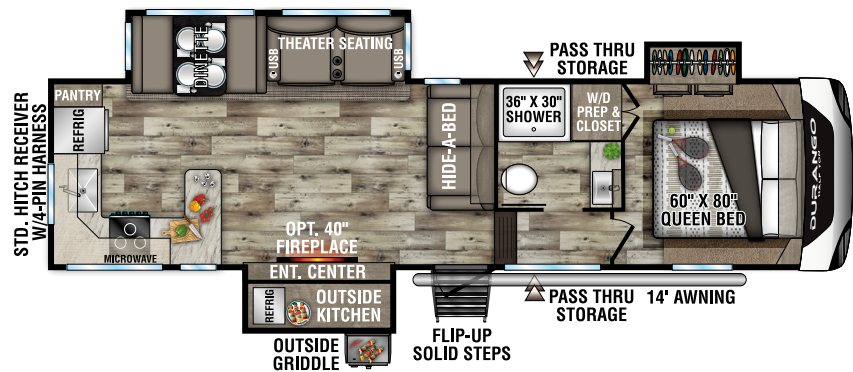

# DURANGO HALF-TON

LIGHTWEIGHT LUXURY FIFTH WHEELS

D230RKD UVW - 7,110 | Exterior Length - 26' 9" | Sleeps - 6

D250RED UVW - 7,570 | Exterior Length - 29' 1" | Sleeps - 6

D256RKT UVW - 8,660 | Exterior Length - 33' 9" | Sleeps - 6

**NEW**  
D274BHD UVW - TBD | Exterior Length - 36' | Sleeps - 9

# 2022 DURANGO HALF-TON

**D283RLT** UVW - 8,660 | Exterior Length - 32' 11" | Sleeps - 6

**D286BHD** UVW - 8,550 | Exterior Length - 33' 7" | Sleeps - 10

**D290RLT** UVW - 8,980 | Exterior Length - 34' 5" | Sleeps - 6

**D291BHT** UVW - 9,740 | Exterior Length - 37' 5" | Sleeps - 9