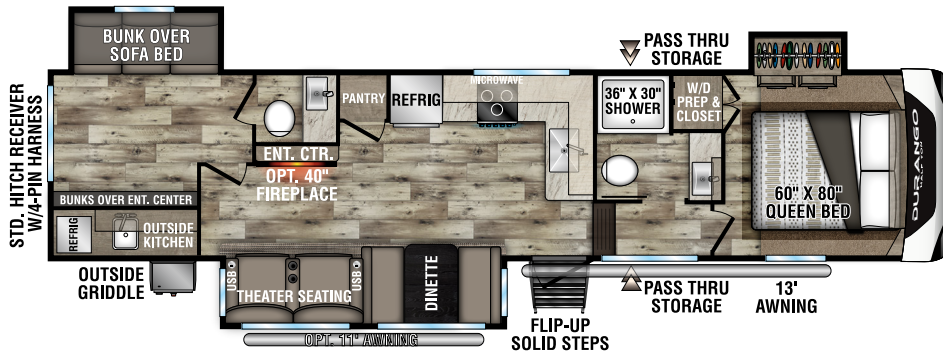

**NEW**  
D274BHD UVW - TBD | Exterior Length - 36' | Sleeps - 9

# 2022 DURANGO HALF-TON

**D283RLT** UVW - 8,660 | Exterior Length - 32' 11" | Sleeps - 6

**D286BHD** UVW - 8,550 | Exterior Length - 33' 7" | Sleeps - 10

**D290RLT** UVW - 8,980 | Exterior Length - 34' 5" | Sleeps - 6

**D291BHT** UVW - 9,740 | Exterior Length - 37' 5" | Sleeps - 9