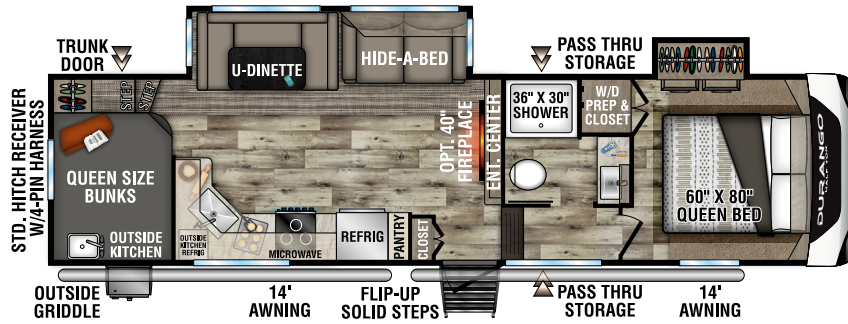

# DURANGO HALF-TON

LIGHTWEIGHT LUXURY FIFTH WHEELS

D230RKD UVW - 7,110 | Exterior Length - 26' 9" | Sleeps - 6

D250RED UVW - 7,570 | Exterior Length - 29' 1" | Sleeps - 6

D256RKT UVW - 8,660 | Exterior Length - 33' 9" | Sleeps - 6

**NEW**  
D274BHD UVW - TBD | Exterior Length - 36' | Sleeps - 9

# 2022 DURANGO HALF-TON

**D283RLT** UVW - 8,660 | Exterior Length - 32' 11" | Sleeps - 6

**D286BHD** UVW - 8,550 | Exterior Length - 33' 7" | Sleeps - 10

**D290RLT** UVW - 8,980 | Exterior Length - 34' 5" | Sleeps - 6

**D291BHT** UVW - 9,740 | Exterior Length - 37' 5" | Sleeps - 9