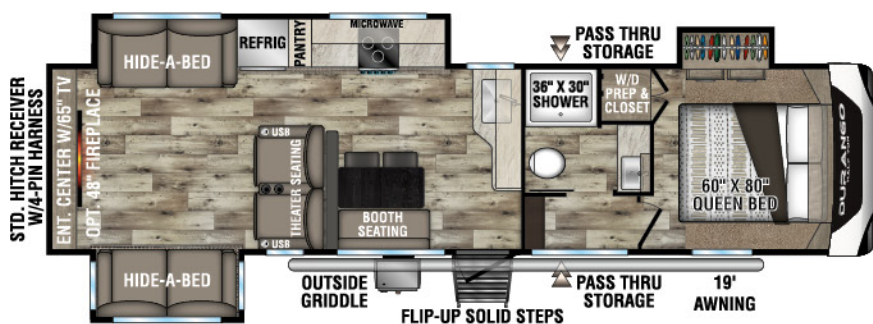

DURANGO HALF-TON

LIGHTWEIGHT LUXURY FIFTH WHEELS

D230RKD UVW - 7,110 | Exterior Length - 26' 9" | Sleeps - 6

D250RED UVW - 7,570 | Exterior Length - 29' 1" | Sleeps - 6

D256RKT UVW - 8,660 | Exterior Length - 33' 9" | Sleeps - 6

NEW
D274BHD UVW - TBD | Exterior Length - 36' | Sleeps - 9

2022 DURANGO HALF-TON

D283RLT UUV - 8,660 | Exterior Length - 32' 11" | Sleeps - 6

D286BHD UUV - 8,550 | Exterior Length - 33' 7" | Sleeps - 10

D290RLT UUV - 8,980 | Exterior Length - 34' 5" | Sleeps - 6

D291BHT UUV - 9,740 | Exterior Length - 37' 5" | Sleeps - 9