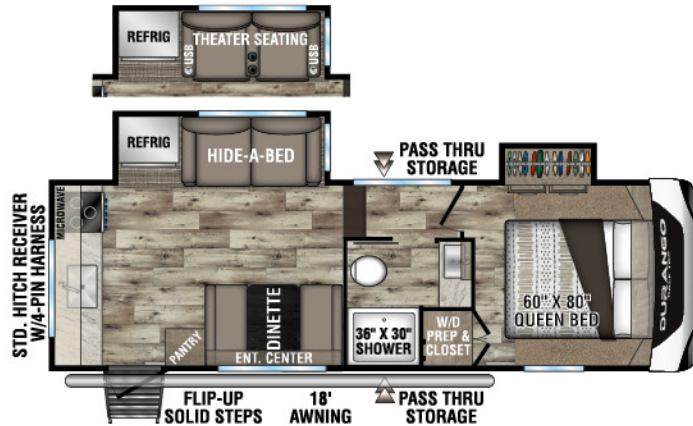

DURANGO HALF-TON

LIGHTWEIGHT LUXURY FIFTH WHEELS

D230RKD UVW - 7,110 | Exterior Length - 26' 9" | Sleeps - 6

D250RED UVW - 7,570 | Exterior Length - 29' 1" | Sleeps - 6

D256RKT UVW - 8,660 | Exterior Length - 33' 9" | Sleeps - 6

NEW
D274BHD UVW - TBD | Exterior Length - 36' | Sleeps - 9

2022 DURANGO HALF-TON

D283RLT UUV - 8,660 | Exterior Length - 32' 11" | Sleeps - 6

D286BHD UUV - 8,550 | Exterior Length - 33' 7" | Sleeps - 10

D290RLT UUV - 8,980 | Exterior Length - 34' 5" | Sleeps - 6

D291BHT UUV - 9,740 | Exterior Length - 37' 5" | Sleeps - 9