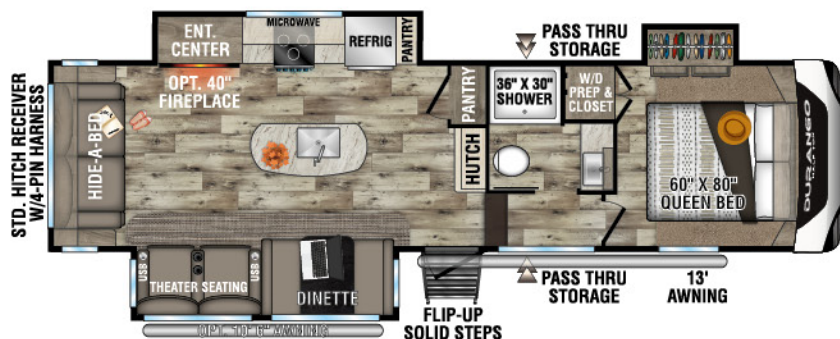

DURANGO HALF-TON

LIGHTWEIGHT LUXURY FIFTH WHEELS

D230RKD UVW - 7,110 | Exterior Length - 26' 9" | Sleeps - 6

D250RED UVW - 7,570 | Exterior Length - 29' 1" | Sleeps - 6

D256RKT UVW - 8,660 | Exterior Length - 33' 9" | Sleeps - 6

NEW
D274BHD UVW - TBD | Exterior Length - 36' | Sleeps - 9

2022 DURANGO HALF-TON

D283RLT UUV - 8,660 | Exterior Length - 32' 11" | Sleeps - 6

D286BHD UUV - 8,550 | Exterior Length - 33' 7" | Sleeps - 10

D290RLT UUV - 8,980 | Exterior Length - 34' 5" | Sleeps - 6

D291BHT UUV - 9,740 | Exterior Length - 37' 5" | Sleeps - 9