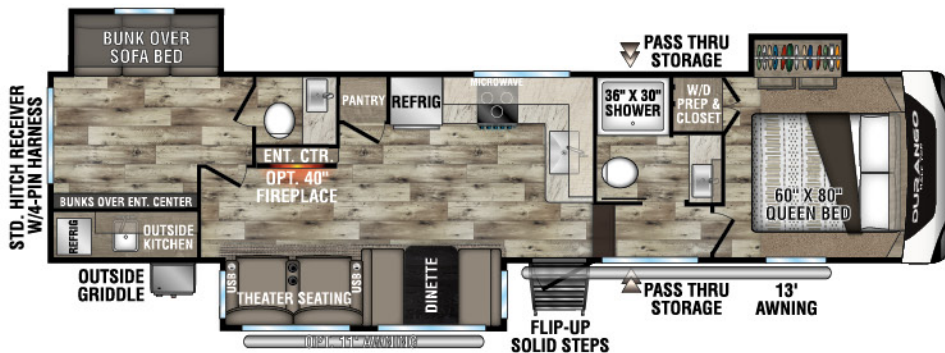

DURANGO HALF-TON

LIGHTWEIGHT LUXURY FIFTH WHEELS

D230RKD UVW - 7,110 | Exterior Length - 26' 9" | Sleeps - 6

D250RED UVW - 7,570 | Exterior Length - 29' 1" | Sleeps - 6

D256RKT UVW - 8,660 | Exterior Length - 33' 9" | Sleeps - 6

NEW
D274BHD UVW - TBD | Exterior Length - 36' | Sleeps - 9

2022 DURANGO HALF-TON

D283RLT UUV - 8,660 | Exterior Length - 32' 11" | Sleeps - 6

D286BHD UUV - 8,550 | Exterior Length - 33' 7" | Sleeps - 10

D290RLT UUV - 8,980 | Exterior Length - 34' 5" | Sleeps - 6

D291BHT UUV - 9,740 | Exterior Length - 37' 5" | Sleeps - 9