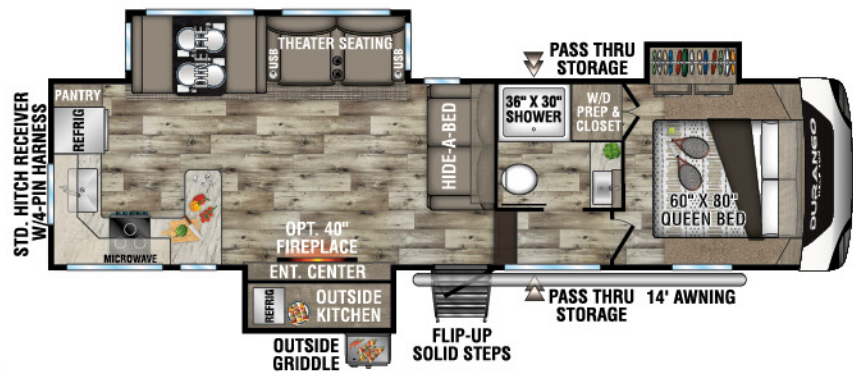

DURANGO HALF-TON

LIGHTWEIGHT LUXURY FIFTH WHEELS

D230RKD UVW - 7,110 | Exterior Length - 26' 9" | Sleeps - 6

D250RED UVW - 7,570 | Exterior Length - 29' 1" | Sleeps - 6

D256RKT UVW - 8,660 | Exterior Length - 33' 9" | Sleeps - 6

NEW
D274BHD UVW - TBD | Exterior Length - 36' | Sleeps - 9

2022 DURANGO HALF-TON

D283RLT UUV - 8,660 | Exterior Length - 32' 11" | Sleeps - 6

D286BHD UUV - 8,550 | Exterior Length - 33' 7" | Sleeps - 10

D290RLT UUV - 8,980 | Exterior Length - 34' 5" | Sleeps - 6

D291BHT UUV - 9,740 | Exterior Length - 37' 5" | Sleeps - 9