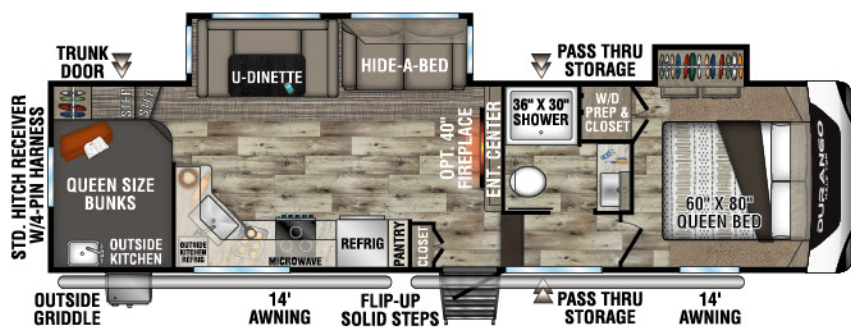

DURANGO HALF-TON

LIGHTWEIGHT LUXURY FIFTH WHEELS

D230RKD UVW - 7,110 | Exterior Length - 26' 9" | Sleeps - 6

D250RED UVW - 7,570 | Exterior Length - 29' 1" | Sleeps - 6

D256RKT UVW - 8,660 | Exterior Length - 33' 9" | Sleeps - 6

NEW
D274BHD UVW - TBD | Exterior Length - 36' | Sleeps - 9

2022 DURANGO HALF-TON

D283RLT UUV - 8,660 | Exterior Length - 32' 11" | Sleeps - 6

D286BHD UUV - 8,550 | Exterior Length - 33' 7" | Sleeps - 10

D290RLT UUV - 8,980 | Exterior Length - 34' 5" | Sleeps - 6

D291BHT UUV - 9,740 | Exterior Length - 37' 5" | Sleeps - 9