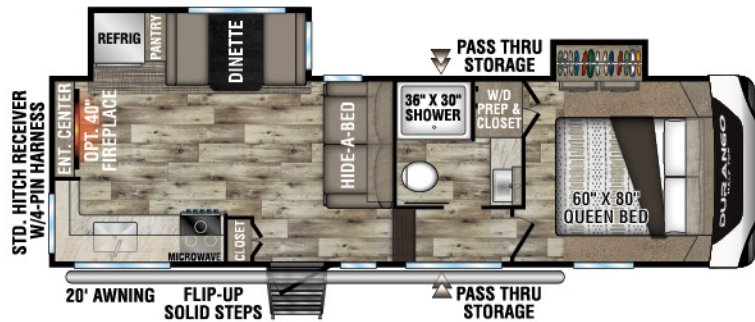

DURANGO HALF-TON

LIGHTWEIGHT LUXURY FIFTH WHEELS

D230RKD UVW - 7,110 | Exterior Length - 26' 9" | Sleeps - 6

D250RED UVW - 7,570 | Exterior Length - 29' 1" | Sleeps - 6

D256RKT UVW - 8,660 | Exterior Length - 33' 9" | Sleeps - 6

NEW
D274BHD UVW - TBD | Exterior Length - 36' | Sleeps - 9

2022 DURANGO HALF-TON

D283RLT UUV - 8,660 | Exterior Length - 32' 11" | Sleeps - 6

D286BHD UUV - 8,550 | Exterior Length - 33' 7" | Sleeps - 10

D290RLT UUV - 8,980 | Exterior Length - 34' 5" | Sleeps - 6

D291BHT UUV - 9,740 | Exterior Length - 37' 5" | Sleeps - 9