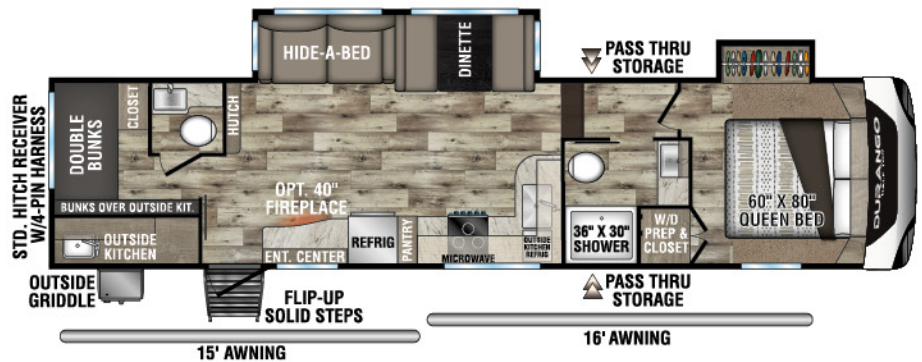

DURANGO HALF-TON

LIGHTWEIGHT LUXURY FIFTH WHEELS

D230RKD UVW - 7,110 | Exterior Length - 26' 9" | Sleeps - 6

D250RED UVW - 7,570 | Exterior Length - 29' 1" | Sleeps - 6

D256RKT UVW - 8,660 | Exterior Length - 33' 9" | Sleeps - 6

NEW
D274BHD UVW - TBD | Exterior Length - 36' | Sleeps - 9

2022 DURANGO HALF-TON

D283RLT UUV - 8,660 | Exterior Length - 32' 11" | Sleeps - 6

D286BHD UUV - 8,550 | Exterior Length - 33' 7" | Sleeps - 10

D290RLT UUV - 8,980 | Exterior Length - 34' 5" | Sleeps - 6

D291BHT UUV - 9,740 | Exterior Length - 37' 5" | Sleeps - 9