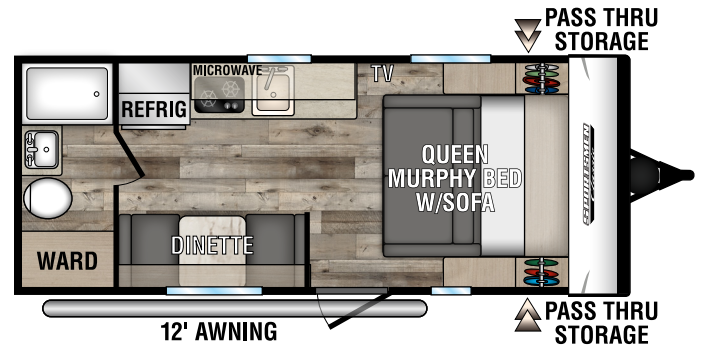

SPORTSMEN CLASSIC

ULTRA LIGHTWEIGHT TRAVEL TRAILERS

130RB Uvw - 2,240 | Exterior Length - 16' 9" | Sleeps - 2

160QB Uvw - 2,900 | Exterior Length - 22' | Sleeps - 3

160RBT Uvw - 2,740 | Exterior Length - 19' 2" | Sleeps - 6

170MB Uvw - 2,870 | Exterior Length - 22' | Sleeps - 3

180BH Uvw - 2,690 | Exterior Length - 21' 5" | Sleeps - 4

180RBT Uvw - 3,370 | Exterior Length - 21' 9" | Sleeps - 8

2022 SPORTSMEN CLASSIC

180TH TOY HAULER UVW - 3,260 | Exterior Length - 21' 8" | Sleeps - 4

181BH UVW - 2,980 | Exterior Length - 21' 5" | Sleeps - 5

191BHK UVW - 3,420 | Exterior Length - 22' 1" | Sleeps - 5