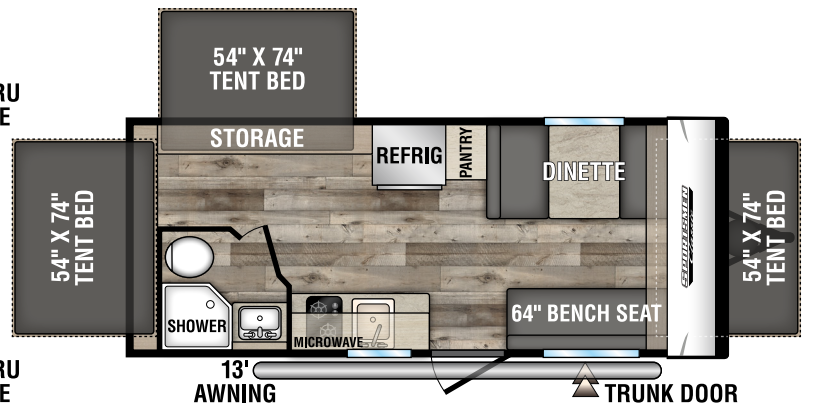

SPORTSMEN CLASSIC

ULTRA LIGHTWEIGHT TRAVEL TRAILERS

130RB Uvw - 2,240 | Exterior Length - 16' 9" | Sleeps - 2

160QB Uvw - 2,900 | Exterior Length - 22' | Sleeps - 3

160RBT Uvw - 2,740 | Exterior Length - 19' 2" | Sleeps - 6

170MB Uvw - 2,870 | Exterior Length - 22' | Sleeps - 3

180BH Uvw - 2,690 | Exterior Length - 21' 5" | Sleeps - 4

180RBT Uvw - 3,370 | Exterior Length - 21' 9" | Sleeps - 8

2022 SPORTSMEN CLASSIC

180TH TOY HAULER UVW - 3,260 | Exterior Length - 21' 8" | Sleeps - 4

181BH UVW - 2,980 | Exterior Length - 21' 5" | Sleeps - 5

191BHK UVW - 3,420 | Exterior Length - 22' 1" | Sleeps - 5