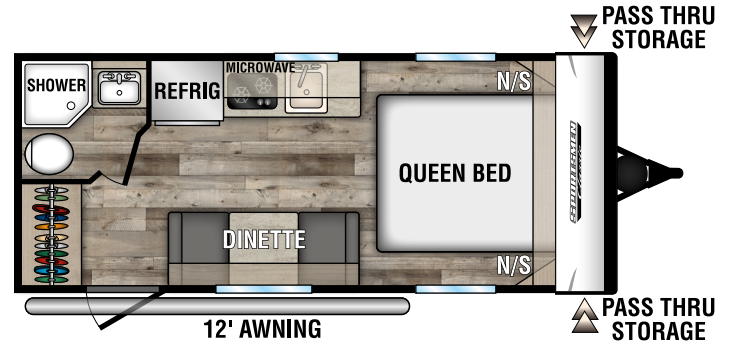

SPORTSMEN CLASSIC

ULTRA LIGHTWEIGHT TRAVEL TRAILERS

130RB Uvw - 2,240 | Exterior Length - 16' 9" | Sleeps - 2

160QB Uvw - 2,900 | Exterior Length - 22' | Sleeps - 3

160RBT Uvw - 2,740 | Exterior Length - 19' 2" | Sleeps - 6

170MB Uvw - 2,870 | Exterior Length - 22' | Sleeps - 3

180BH Uvw - 2,690 | Exterior Length - 21' 5" | Sleeps - 4

180RBT Uvw - 3,370 | Exterior Length - 21' 9" | Sleeps - 8

2022 SPORTSMEN CLASSIC

180TH TOY HAULER UVW - 3,260 | Exterior Length - 21' 8" | Sleeps - 4

181BH UVW - 2,980 | Exterior Length - 21' 5" | Sleeps - 5

191BHK UVW - 3,420 | Exterior Length - 22' 1" | Sleeps - 5