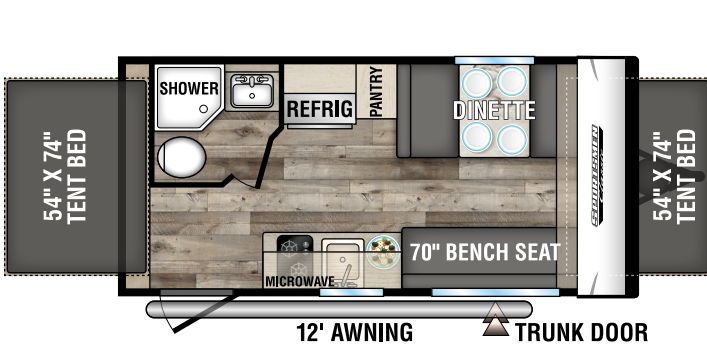

SPORTSMEN CLASSIC

ULTRA LIGHTWEIGHT TRAVEL TRAILERS

130RB Uvw - 2,240 | Exterior Length - 16' 9" | Sleeps - 2

160QB Uvw - 2,900 | Exterior Length - 22' | Sleeps - 3

160RBT Uvw - 2,740 | Exterior Length - 19' 2" | Sleeps - 6

170MB Uvw - 2,870 | Exterior Length - 22' | Sleeps - 3

180BH Uvw - 2,690 | Exterior Length - 21' 5" | Sleeps - 4

180RBT Uvw - 3,370 | Exterior Length - 21' 9" | Sleeps - 8

2022 SPORTSMEN CLASSIC

180TH TOY HAULER UVW - 3,260 | Exterior Length - 21' 8" | Sleeps - 4

181BH UVW - 2,980 | Exterior Length - 21' 5" | Sleeps - 5

191BHK UVW - 3,420 | Exterior Length - 22' 1" | Sleeps - 5