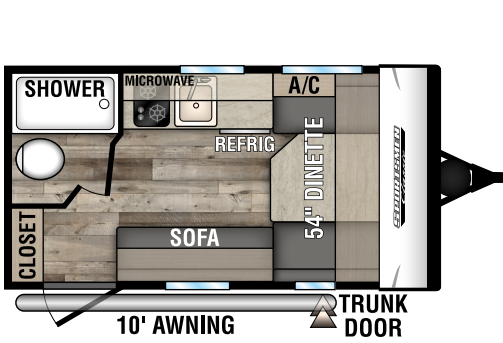

SPORTSMEN CLASSIC

ULTRA LIGHTWEIGHT TRAVEL TRAILERS

130RB Uvw - 2,240 | Exterior Length - 16' 9" | Sleeps - 2

160QB Uvw - 2,900 | Exterior Length - 22' | Sleeps - 3

160RBT Uvw - 2,740 | Exterior Length - 19' 2" | Sleeps - 6

170MB Uvw - 2,870 | Exterior Length - 22' | Sleeps - 3

180BH Uvw - 2,690 | Exterior Length - 21' 5" | Sleeps - 4

180RBT Uvw - 3,370 | Exterior Length - 21' 9" | Sleeps - 8

2022 SPORTSMEN CLASSIC

180TH TOY HAULER UVW - 3,260 | Exterior Length - 21' 8" | Sleeps - 4

181BH UVW - 2,980 | Exterior Length - 21' 5" | Sleeps - 5

191BHK UVW - 3,420 | Exterior Length - 22' 1" | Sleeps - 5