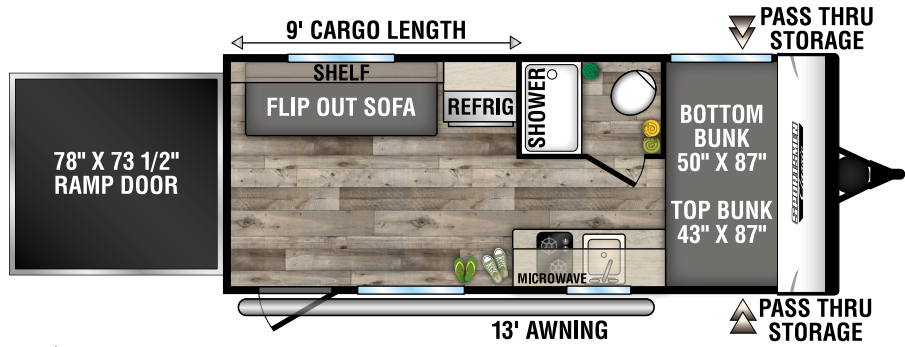

SPORTSMEN CLASSIC

ULTRA LIGHTWEIGHT TRAVEL TRAILERS

130RB Uvw - 2,240 | Exterior Length - 16' 9" | Sleeps - 2

160QB Uvw - 2,900 | Exterior Length - 22' | Sleeps - 3

160RBT Uvw - 2,740 | Exterior Length - 19' 2" | Sleeps - 6

170MB Uvw - 2,870 | Exterior Length - 22' | Sleeps - 3

180BH Uvw - 2,690 | Exterior Length - 21' 5" | Sleeps - 4

180RBT Uvw - 3,370 | Exterior Length - 21' 9" | Sleeps - 8

2022 SPORTSMEN CLASSIC

180TH TOY HAULER UVW - 3,260 | Exterior Length - 21' 8" | Sleeps - 4

181BH UVW - 2,980 | Exterior Length - 21' 5" | Sleeps - 5

191BHK UVW - 3,420 | Exterior Length - 22' 1" | Sleeps - 5