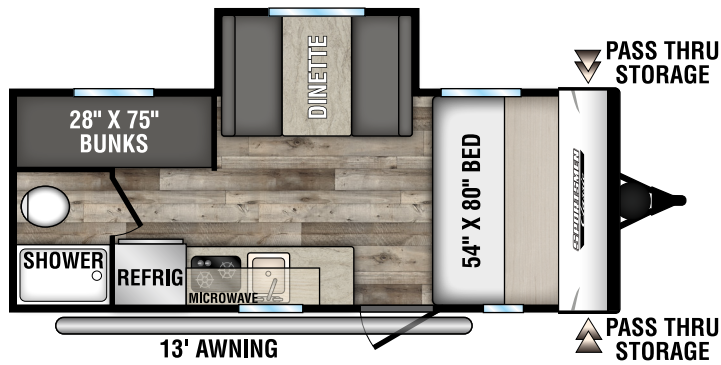

SPORTSMEN CLASSIC

ULTRA LIGHTWEIGHT TRAVEL TRAILERS

130RB Uvw - 2,240 | Exterior Length - 16' 9" | Sleeps - 2

160QB Uvw - 2,900 | Exterior Length - 22' | Sleeps - 3

160RBT Uvw - 2,740 | Exterior Length - 19' 2" | Sleeps - 6

170MB Uvw - 2,870 | Exterior Length - 22' | Sleeps - 3

180BH Uvw - 2,690 | Exterior Length - 21' 5" | Sleeps - 4

180RBT Uvw - 3,370 | Exterior Length - 21' 9" | Sleeps - 8

2022 SPORTSMEN CLASSIC

180TH TOY HAULER UVW - 3,260 | Exterior Length - 21' 8" | Sleeps - 4

181BH UVW - 2,980 | Exterior Length - 21' 5" | Sleeps - 5

191BHK UVW - 3,420 | Exterior Length - 22' 1" | Sleeps - 5