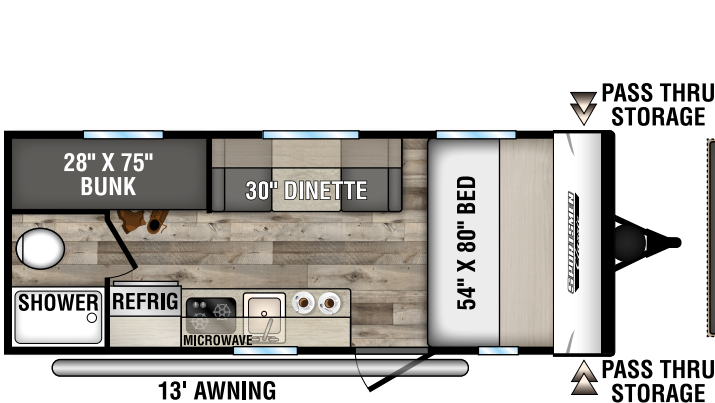

SPORTSMEN CLASSIC

ULTRA LIGHTWEIGHT TRAVEL TRAILERS

130RB Uvw - 2,240 | Exterior Length - 16' 9" | Sleeps - 2

160QB Uvw - 2,900 | Exterior Length - 22' | Sleeps - 3

160RBT Uvw - 2,740 | Exterior Length - 19' 2" | Sleeps - 6

170MB Uvw - 2,870 | Exterior Length - 22' | Sleeps - 3

180BH Uvw - 2,690 | Exterior Length - 21' 5" | Sleeps - 4

180RBT Uvw - 3,370 | Exterior Length - 21' 9" | Sleeps - 8

2022 SPORTSMEN CLASSIC

180TH TOY HAULER UVW - 3,260 | Exterior Length - 21' 8" | Sleeps - 4

181BH UVW - 2,980 | Exterior Length - 21' 5" | Sleeps - 5

191BHK UVW - 3,420 | Exterior Length - 22' 1" | Sleeps - 5