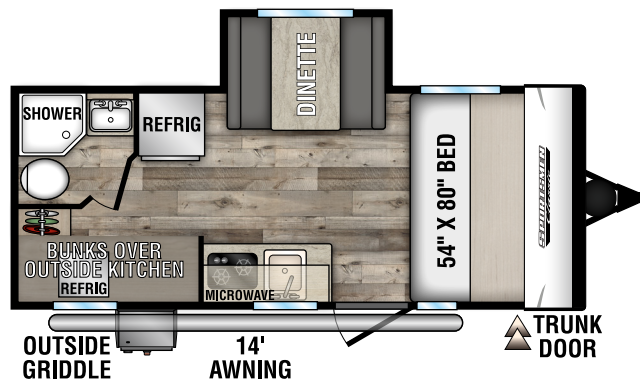

SPORTSMEN CLASSIC

ULTRA LIGHTWEIGHT TRAVEL TRAILERS

130RB Uvw - 2,240 | Exterior Length - 16' 9" | Sleeps - 2

160QB Uvw - 2,900 | Exterior Length - 22' | Sleeps - 3

160RBT Uvw - 2,740 | Exterior Length - 19' 2" | Sleeps - 6

170MB Uvw - 2,870 | Exterior Length - 22' | Sleeps - 3

180BH Uvw - 2,690 | Exterior Length - 21' 5" | Sleeps - 4

180RBT Uvw - 3,370 | Exterior Length - 21' 9" | Sleeps - 8

2022 SPORTSMEN CLASSIC

180TH TOY HAULER UVW - 3,260 | Exterior Length - 21' 8" | Sleeps - 4

181BH UVW - 2,980 | Exterior Length - 21' 5" | Sleeps - 5

191BHK UVW - 3,420 | Exterior Length - 22' 1" | Sleeps - 5