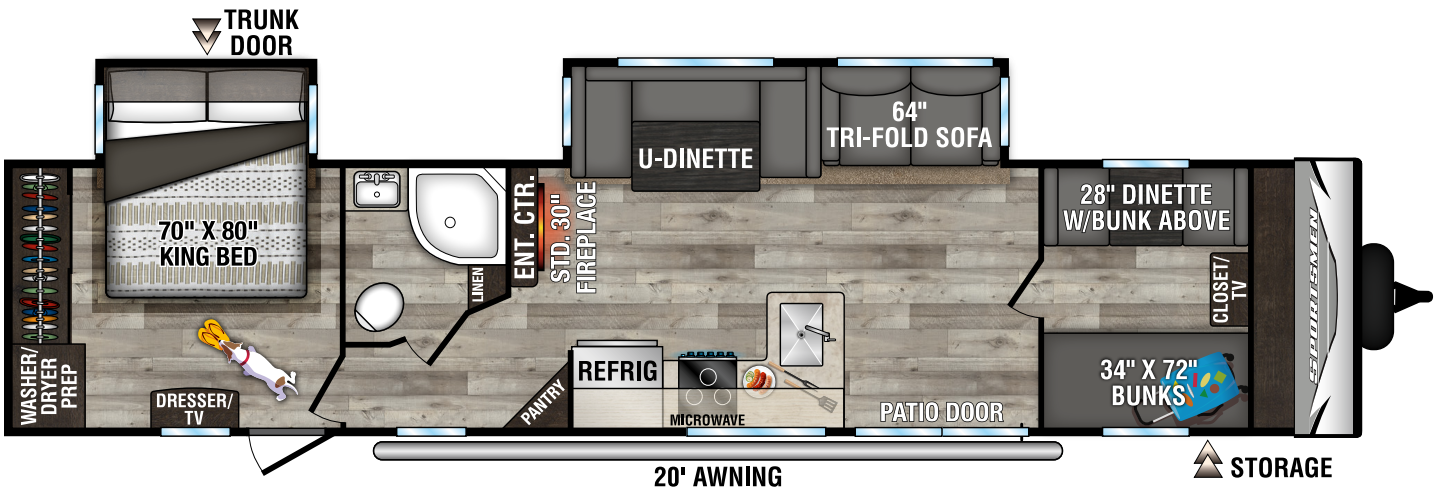

SPORTSMEN

DESTINATION TRAILERS

362BH UVW - 8,250 | Exterior Length - 40' 9" | Sleeps - 10

362DB UVW - 8,170 | Exterior Length - 40' 9" | Sleeps - 6

2022 SPORTSMEN DESTINATION TRAILERS