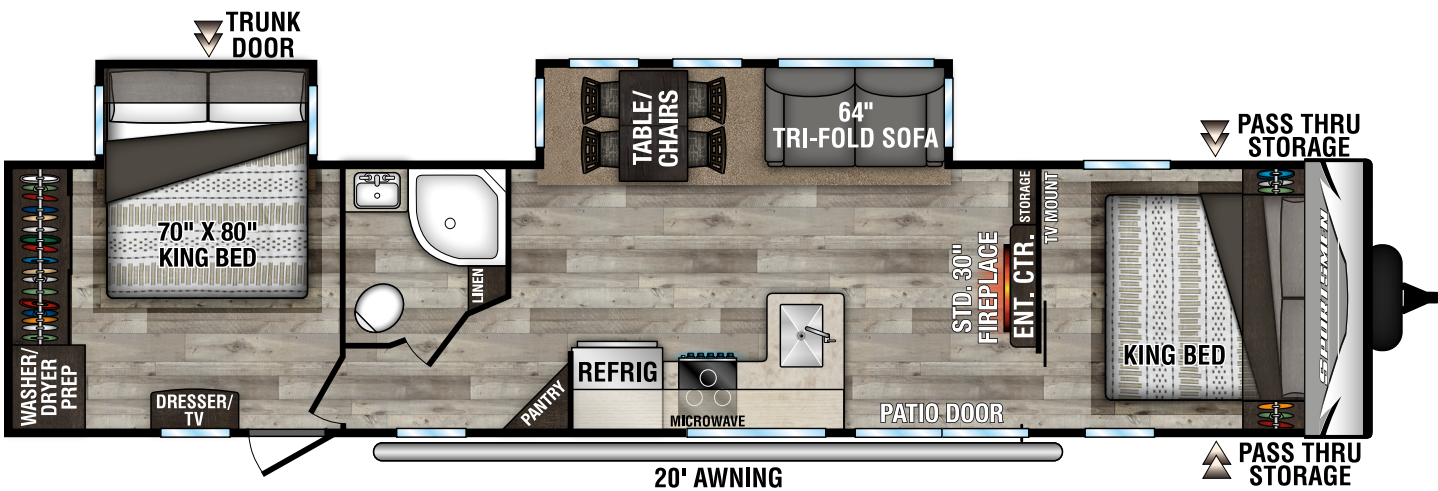

SPORTSMEN

DESTINATION TRAILERS

362BH UVW - 8,250 | Exterior Length - 40' 9" | Sleeps - 10

362DB UVW - 8,170 | Exterior Length - 40' 9" | Sleeps - 6

2022 SPORTSMEN DESTINATION TRAILERS