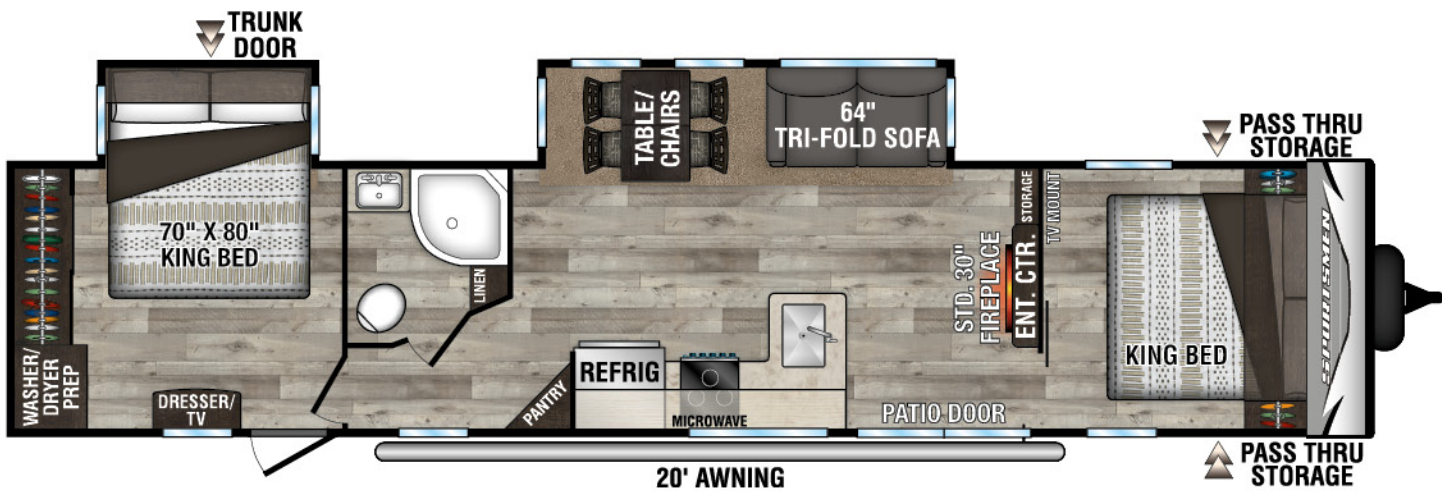

SPORTSMEN

DESTINATION TRAILERS

362BH UVW - 8,250 | Exterior Length - 40' 9" | Sleeps - 10

362DB UVW - 8,170 | Exterior Length - 40' 9" | Sleeps - 6

2022 SPORTSMEN DESTINATION TRAILERS