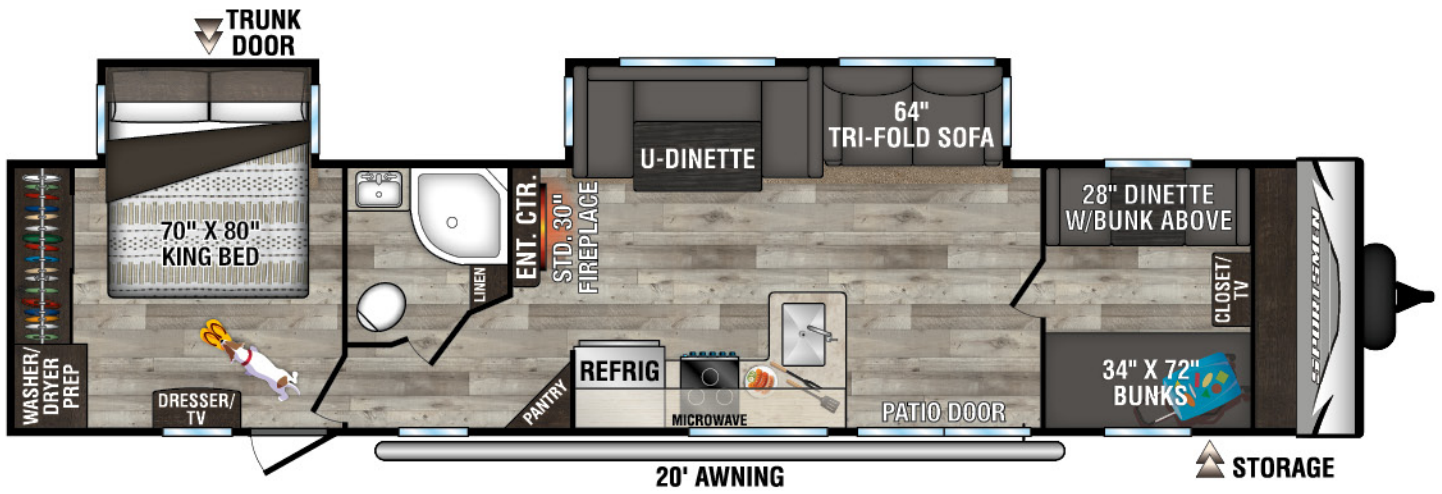

SPORTSMEN

DESTINATION TRAILERS

362BH UVW - 8,250 | Exterior Length - 40' 9" | Sleeps - 10

362DB UVW - 8,170 | Exterior Length - 40' 9" | Sleeps - 6

2022 SPORTSMEN DESTINATION TRAILERS