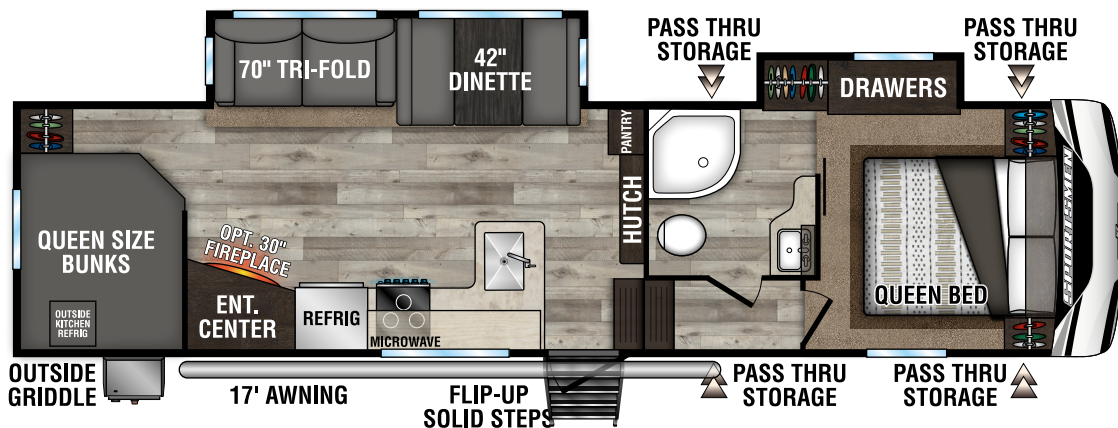

## FIFTH WHEELS

231RK UYW - 6,020 | Exterior Length - 24' 10" | Sleeps - 5

251RL UYW - 6,860 | Exterior Length - 29' 4" | Sleeps - 5

292BHK UYW - 7,960 | Exterior Length - 34' 10" | Sleeps - 9

# 2022 SPORTSMEN FIFTH WHEELS

**302BHK** UYW - 8,680 | Exterior Length - 35' 9" | Sleeps - 10

**303MB** UYW - 8,560 | Exterior Length - 34' 2" | Sleeps - 7

**303RL** UYW - 8,390 | Exterior Length - 34' 2" | Sleeps - 5