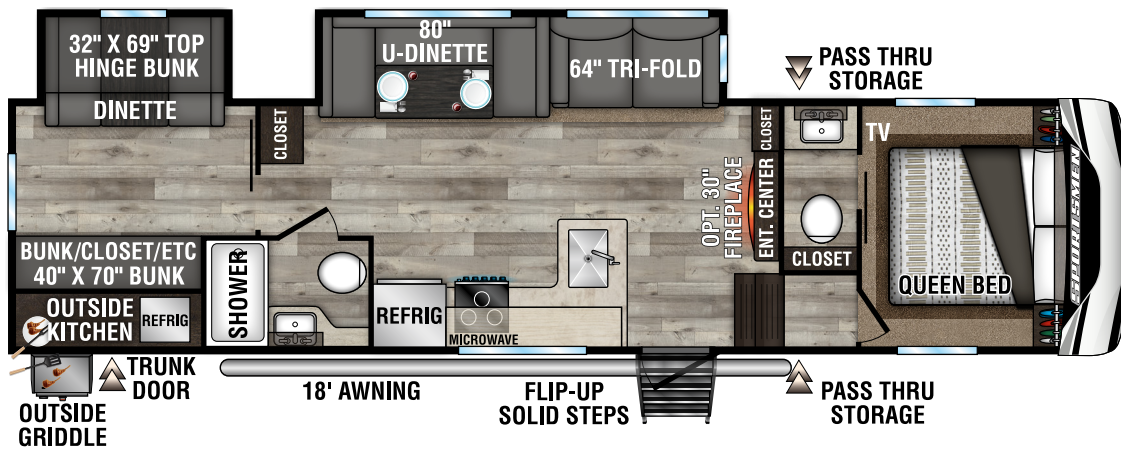

## FIFTH WHEELS

231RK UYW - 6,020 | Exterior Length - 24' 10" | Sleeps - 5

251RL UYW - 6,860 | Exterior Length - 29' 4" | Sleeps - 5

292BHK UYW - 7,960 | Exterior Length - 34' 10" | Sleeps - 9

# 2022 SPORTSMEN FIFTH WHEELS

**302BHK** UYW - 8,680 | Exterior Length - 35' 9" | Sleeps - 10

**303MB** UYW - 8,560 | Exterior Length - 34' 2" | Sleeps - 7

**303RL** UYW - 8,390 | Exterior Length - 34' 2" | Sleeps - 5