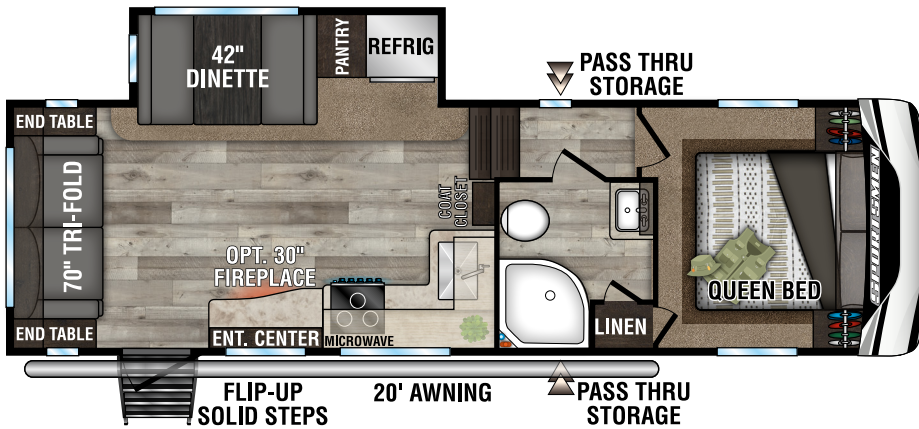

## FIFTH WHEELS

231RK UYW - 6,020 | Exterior Length - 24' 10" | Sleeps - 5

251RL UYW - 6,860 | Exterior Length - 29' 4" | Sleeps - 5

292BHK UYW - 7,960 | Exterior Length - 34' 10" | Sleeps - 9

# 2022 SPORTSMEN FIFTH WHEELS

**302BHK** UYW - 8,680 | Exterior Length - 35' 9" | Sleeps - 10

**303MB** UYW - 8,560 | Exterior Length - 34' 2" | Sleeps - 7

**303RL** UYW - 8,390 | Exterior Length - 34' 2" | Sleeps - 5