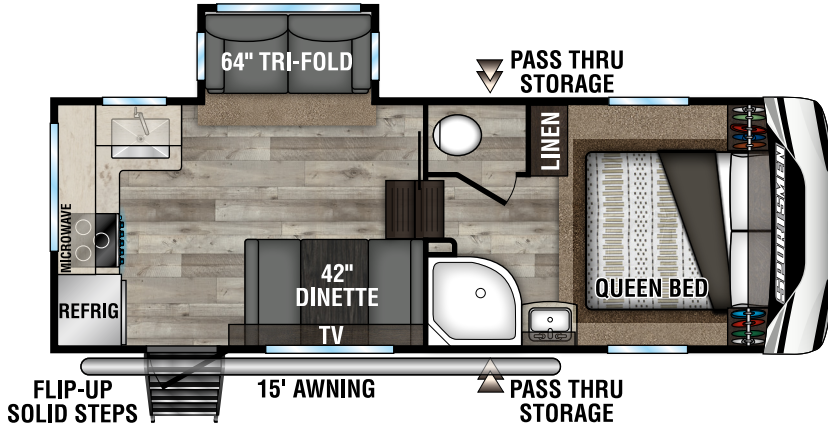

## FIFTH WHEELS

231RK UYW - 6,020 | Exterior Length - 24' 10" | Sleeps - 5

251RL UYW - 6,860 | Exterior Length - 29' 4" | Sleeps - 5

292BHK UYW - 7,960 | Exterior Length - 34' 10" | Sleeps - 9

# 2022 SPORTSMEN FIFTH WHEELS

**302BHK** UYW - 8,680 | Exterior Length - 35' 9" | Sleeps - 10

**303MB** UYW - 8,560 | Exterior Length - 34' 2" | Sleeps - 7

**303RL** UYW - 8,390 | Exterior Length - 34' 2" | Sleeps - 5