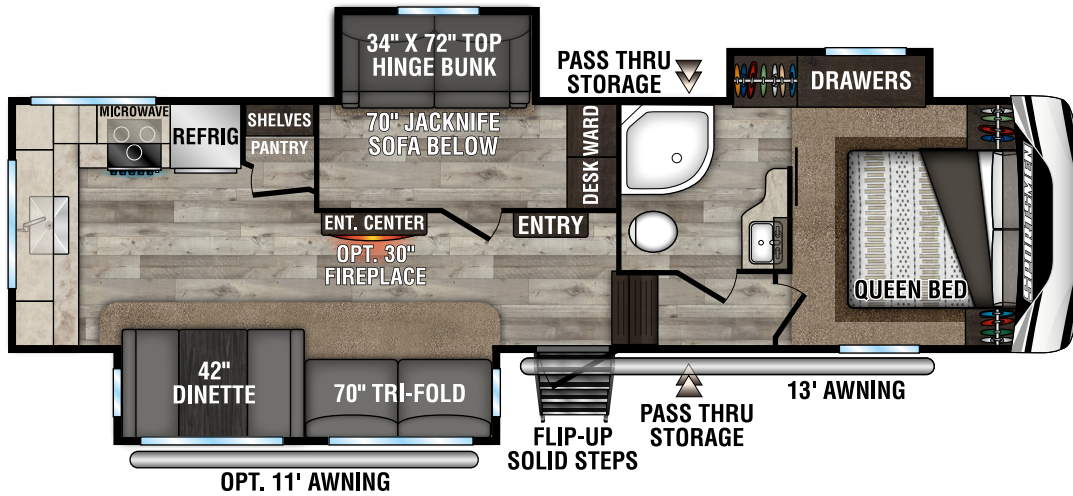

## FIFTH WHEELS

231RK UYW - 6,020 | Exterior Length - 24' 10" | Sleeps - 5

251RL UYW - 6,860 | Exterior Length - 29' 4" | Sleeps - 5

292BHK UYW - 7,960 | Exterior Length - 34' 10" | Sleeps - 9

# 2022 SPORTSMEN FIFTH WHEELS

**302BHK** UYW - 8,680 | Exterior Length - 35' 9" | Sleeps - 10

**303MB** UYW - 8,560 | Exterior Length - 34' 2" | Sleeps - 7

**303RL** UYW - 8,390 | Exterior Length - 34' 2" | Sleeps - 5