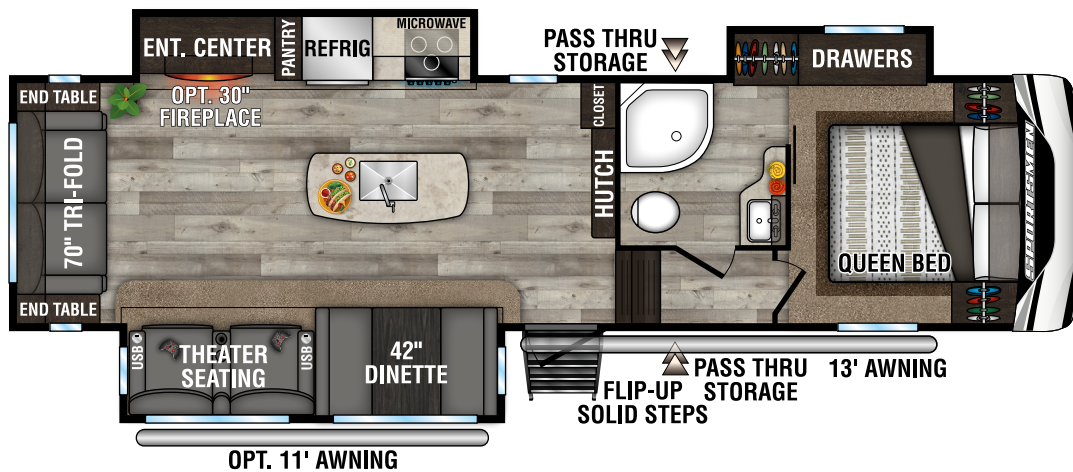

## FIFTH WHEELS

231RK UYW - 6,020 | Exterior Length - 24' 10" | Sleeps - 5

251RL UYW - 6,860 | Exterior Length - 29' 4" | Sleeps - 5

292BHK UYW - 7,960 | Exterior Length - 34' 10" | Sleeps - 9

# 2022 SPORTSMEN FIFTH WHEELS

**302BHK** UYW - 8,680 | Exterior Length - 35' 9" | Sleeps - 10

**303MB** UYW - 8,560 | Exterior Length - 34' 2" | Sleeps - 7

**303RL** UYW - 8,390 | Exterior Length - 34' 2" | Sleeps - 5