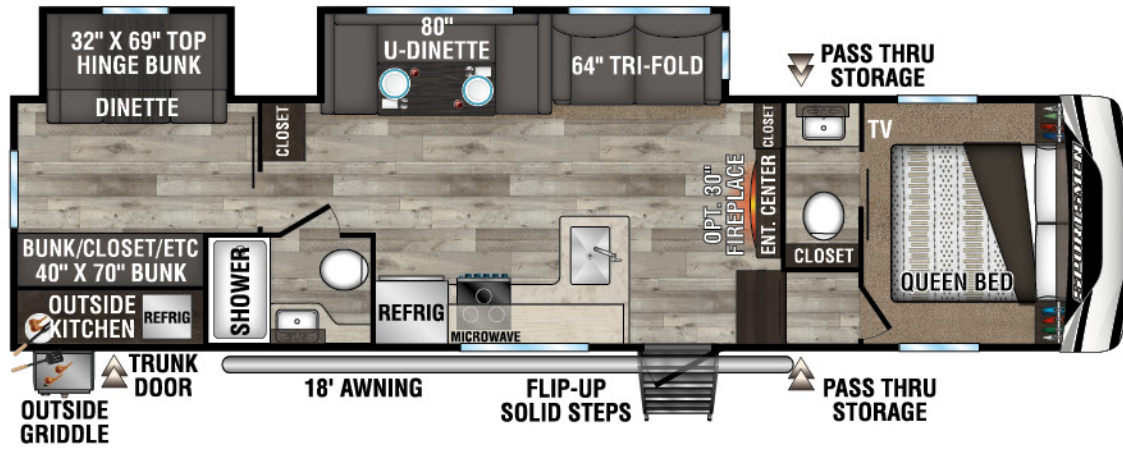

SPORTSMEN

FIFTH WHEELS

231RK UYW - 6,020 | Exterior Length - 24'10" | Sleeps - 5

251RL UYW - 6,860 | Exterior Length - 29'4" | Sleeps - 5

292BHK UYW - 7,960 | Exterior Length - 34'10" | Sleeps - 9

2022 SPORTSMEN FIFTH WHEELS

302BHK UYW - 8,680 | Exterior Length - 35' 9" | Sleeps - 10

303MB UYW - 8,560 | Exterior Length - 34' 2" | Sleeps - 7

303RL UYW - 8,390 | Exterior Length - 34' 2" | Sleeps - 5