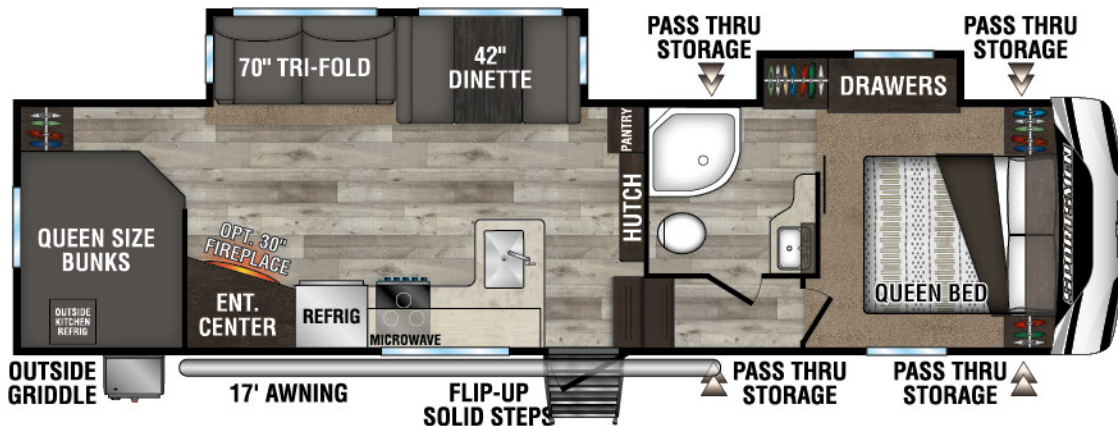

SPORTSMEN

FIFTH WHEELS

231RK UYW - 6,020 | Exterior Length - 24'10" | Sleeps - 5

251RL UYW - 6,860 | Exterior Length - 29'4" | Sleeps - 5

292BHK UYW - 7,960 | Exterior Length - 34'10" | Sleeps - 9

2022 SPORTSMEN FIFTH WHEELS

302BHK UYW - 8,680 | Exterior Length - 35' 9" | Sleeps - 10

303MB UYW - 8,560 | Exterior Length - 34' 2" | Sleeps - 7

303RL UYW - 8,390 | Exterior Length - 34' 2" | Sleeps - 5