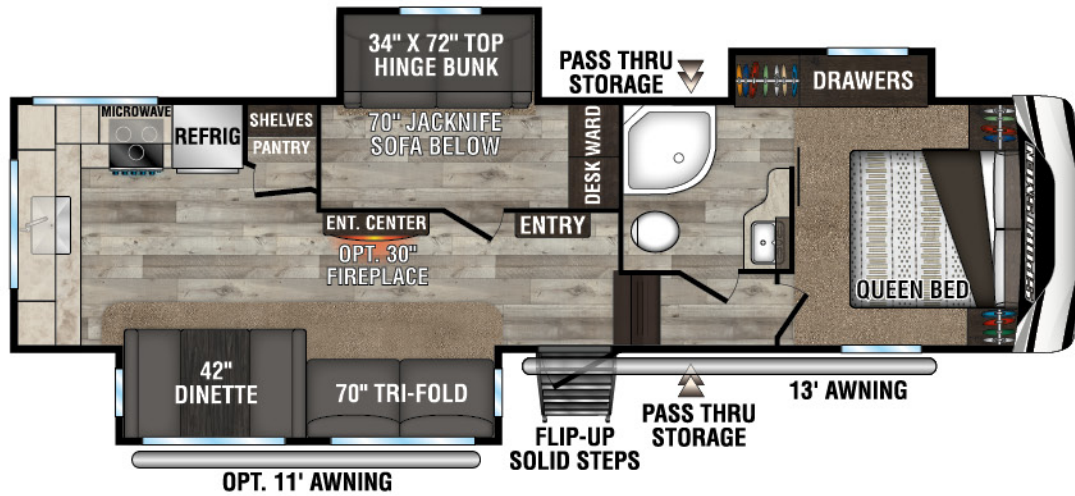

SPORTSMEN

FIFTH WHEELS

231RK UYW - 6,020 | Exterior Length - 24'10" | Sleeps - 5

251RL UYW - 6,860 | Exterior Length - 29'4" | Sleeps - 5

292BHK UYW - 7,960 | Exterior Length - 34'10" | Sleeps - 9

2022 SPORTSMEN FIFTH WHEELS

302BHK UYW - 8,680 | Exterior Length - 35' 9" | Sleeps - 10

303MB UYW - 8,560 | Exterior Length - 34' 2" | Sleeps - 7

303RL UYW - 8,390 | Exterior Length - 34' 2" | Sleeps - 5