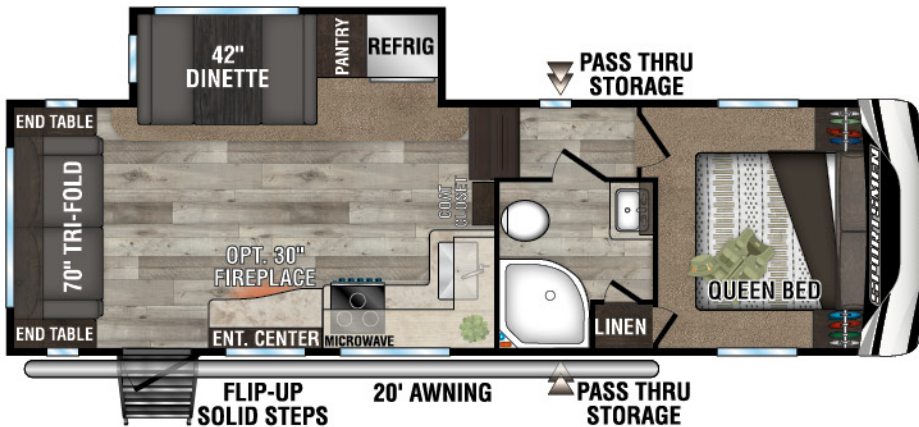

SPORTSMEN

FIFTH WHEELS

231RK UYW - 6,020 | Exterior Length - 24'10" | Sleeps - 5

251RL UYW - 6,860 | Exterior Length - 29'4" | Sleeps - 5

292BHK UYW - 7,960 | Exterior Length - 34'10" | Sleeps - 9

2022 SPORTSMEN FIFTH WHEELS

302BHK UYW - 8,680 | Exterior Length - 35' 9" | Sleeps - 10

303MB UYW - 8,560 | Exterior Length - 34' 2" | Sleeps - 7

303RL UYW - 8,390 | Exterior Length - 34' 2" | Sleeps - 5