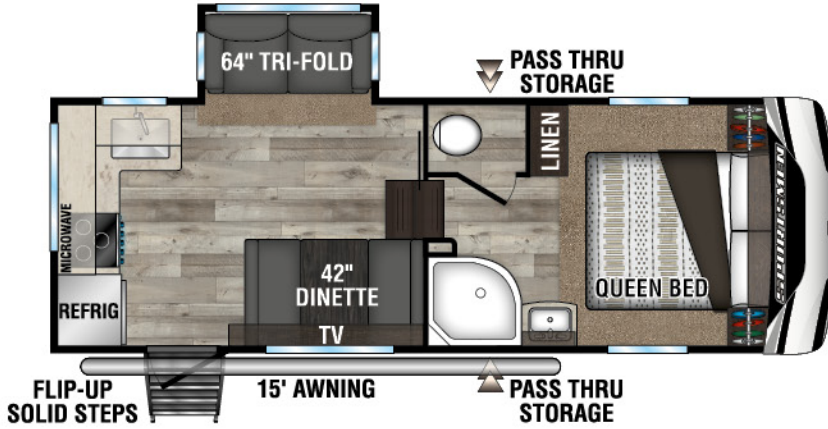

SPORTSMEN

FIFTH WHEELS

231RK UYW - 6,020 | Exterior Length - 24'10" | Sleeps - 5

251RL UYW - 6,860 | Exterior Length - 29'4" | Sleeps - 5

292BHK UYW - 7,960 | Exterior Length - 34'10" | Sleeps - 9

2022 SPORTSMEN FIFTH WHEELS

302BHK UYW - 8,680 | Exterior Length - 35' 9" | Sleeps - 10

303MB UYW - 8,560 | Exterior Length - 34' 2" | Sleeps - 7

303RL UYW - 8,390 | Exterior Length - 34' 2" | Sleeps - 5