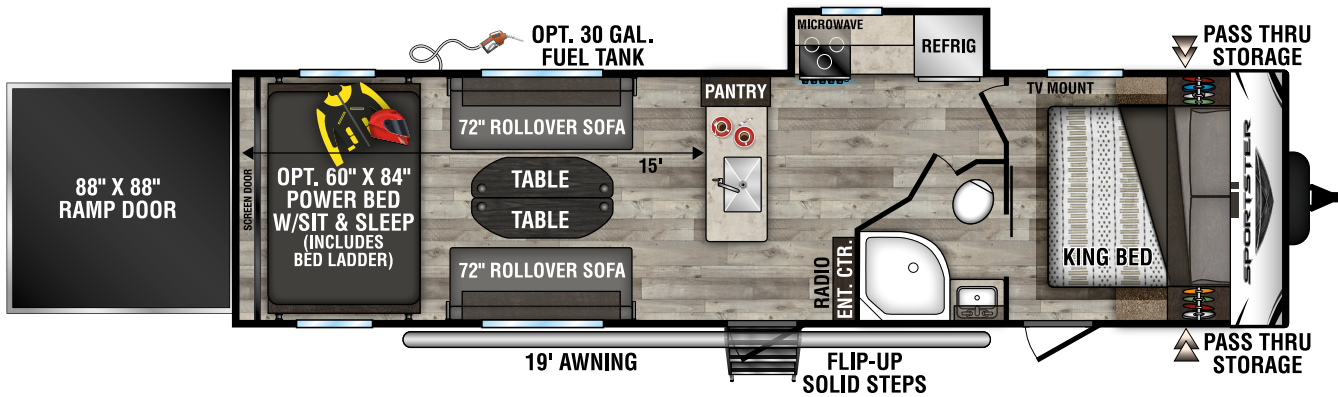

SPORTSTER

TRAVEL TRAILER AND FIFTH WHEEL TOY HAULERS

2022 SPORTSTER TRAVEL TRAILER TOY HAULERS

270THR U VW - 6,600 | Exterior Length - 30' 8" | Sleeps - 4

301THR U VW - 8,070 | Exterior Length - 35' 10" | Sleeps - 8

2022 SPORTSTER FIFTH WHEEL TOY HAULERS

280TH U VW - 8,100 | Exterior Length - 32' 6" | Sleeps - 7

2022 SPORTSTER FIFTH WHEEL TOY HAULERS