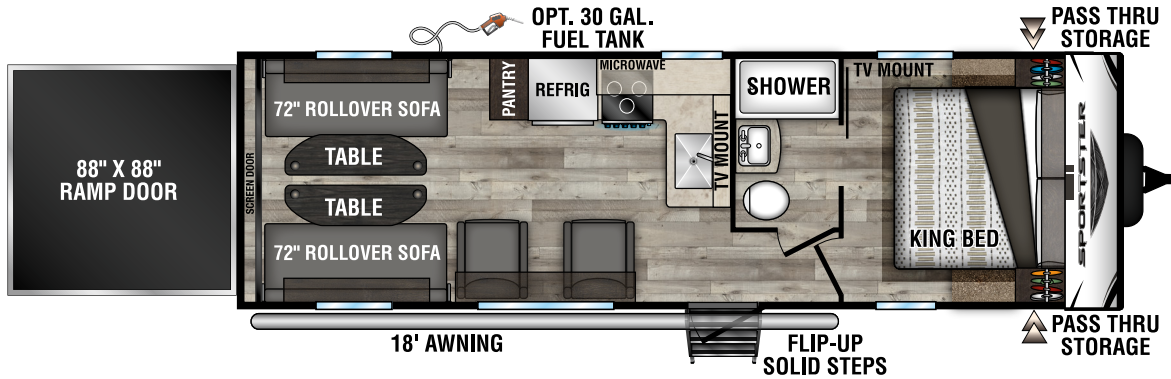

SPORTSTER

TRAVEL TRAILER AND FIFTH WHEEL TOY HAULERS

2022 SPORTSTER TRAVEL TRAILER TOY HAULERS

270THR U VW - 6,600 | Exterior Length - 30' 8" | Sleeps - 4

301THR U VW - 8,070 | Exterior Length - 35' 10" | Sleeps - 8

2022 SPORTSTER FIFTH WHEEL TOY HAULERS

280TH U VW - 8,100 | Exterior Length - 32' 6" | Sleeps - 7

2022 SPORTSTER FIFTH WHEEL TOY HAULERS