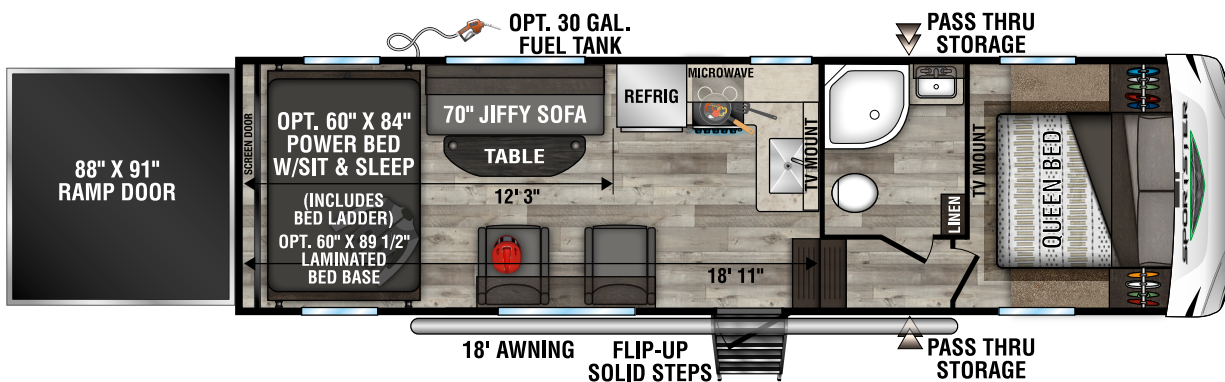

SPORTSTER

TRAVEL TRAILER AND FIFTH WHEEL TOY HAULERS

2022 SPORTSTER TRAVEL TRAILER TOY HAULERS

270THR U VW - 6,600 | Exterior Length - 30' 8" | Sleeps - 4

301THR U VW - 8,070 | Exterior Length - 35' 10" | Sleeps - 8

2022 SPORTSTER FIFTH WHEEL TOY HAULERS

280TH U VW - 8,100 | Exterior Length - 32' 6" | Sleeps - 7

2022 SPORTSTER FIFTH WHEEL TOY HAULERS