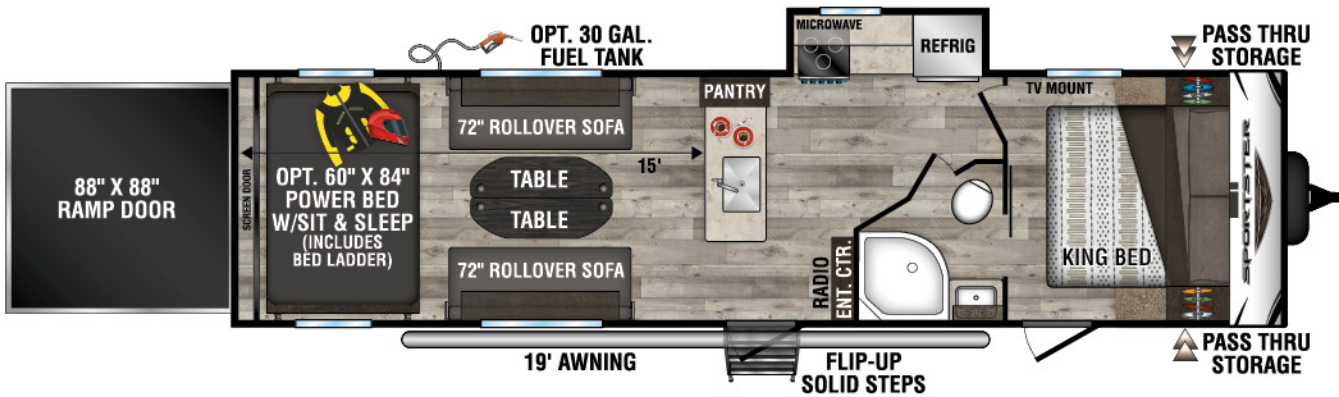

## 2022 SPORTSTER TRAVEL TRAILER TOY HAULERS

270THR UYW - 6,600 | Exterior Length - 30' 8" | Sleeps - 4

301THR UYW - 8,070 | Exterior Length - 35' 10" | Sleeps - 8

## 2022 SPORTSTER FIFTH WHEEL TOY HAULERS

280TH UYW - 8,100 | Exterior Length - 32' 6" | Sleeps - 7