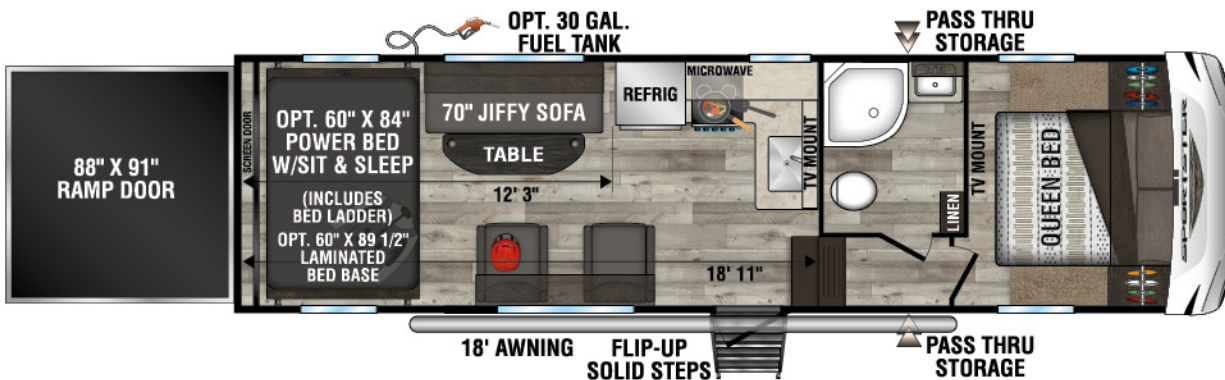

## 2022 SPORTSTER TRAVEL TRAILER TOY HAULERS

270THR UYW - 6,600 | Exterior Length - 30' 8" | Sleeps - 4

301THR UYW - 8,070 | Exterior Length - 35' 10" | Sleeps - 8

## 2022 SPORTSTER FIFTH WHEEL TOY HAULERS

280TH UYW - 8,100 | Exterior Length - 32' 6" | Sleeps - 7