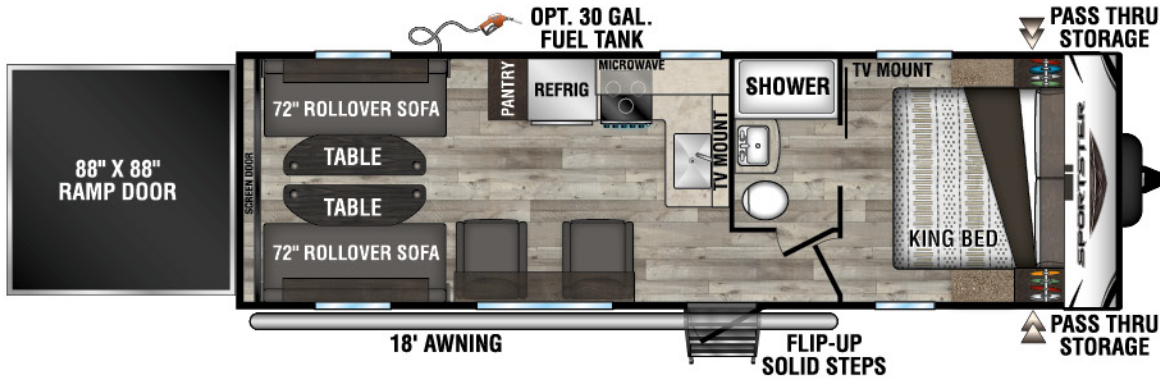

## 2022 SPORTSTER TRAVEL TRAILER TOY HAULERS

270THR UYW - 6,600 | Exterior Length - 30' 8" | Sleeps - 4

301THR UYW - 8,070 | Exterior Length - 35' 10" | Sleeps - 8

## 2022 SPORTSTER FIFTH WHEEL TOY HAULERS

280TH UYW - 8,100 | Exterior Length - 32' 6" | Sleeps - 7