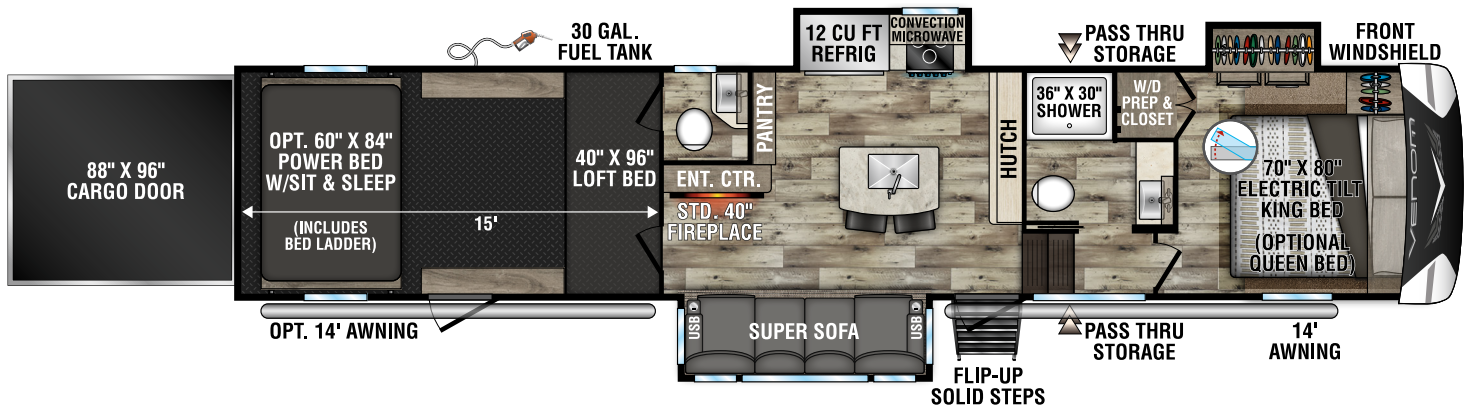

VENOM V-SERIES

LUXURY TOY HAULERS

V3313TK UVW - 12,820 | Exterior Length - 40' 10" | Sleeps - 8

V3413TK UVW - 12,630 | Exterior Length - 40' 11" | Sleeps - 8

2022 VENOM V-SERIES

V3815TK UUV - 13,510 | Exterior Length - 42' 10" | Sleeps - 8

V3916TK UUV - 13,400 | Exterior Length - 43' 8" | Sleeps - 8