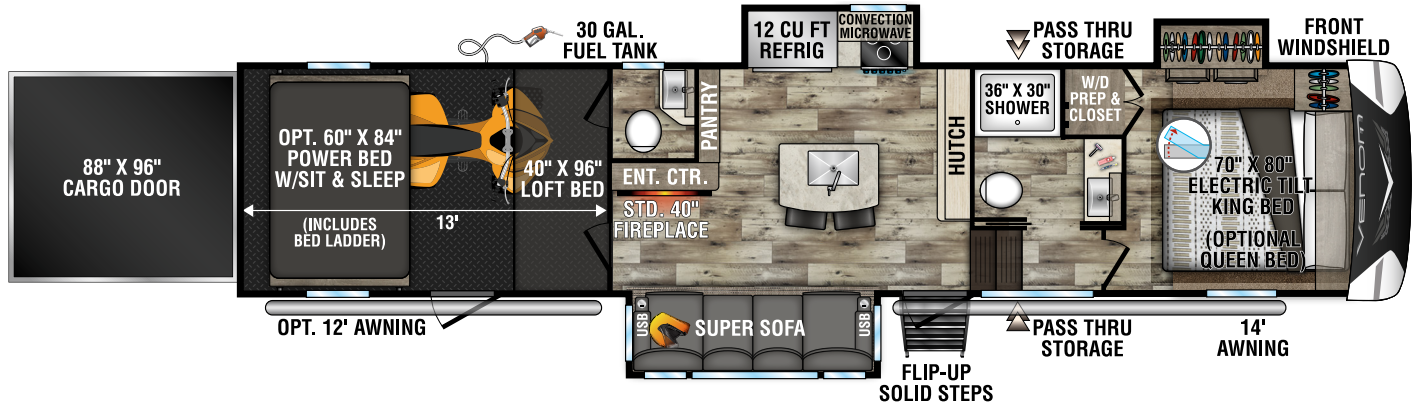

VENOM V-SERIES

LUXURY TOY HAULERS

V3313TK UVW - 12,820 | Exterior Length - 40' 10" | Sleeps - 8

V3413TK UVW - 12,630 | Exterior Length - 40' 11" | Sleeps - 8

2022 VENOM V-SERIES

V3815TK UUV - 13,510 | Exterior Length - 42' 10" | Sleeps - 8

V3916TK UUV - 13,400 | Exterior Length - 43' 8" | Sleeps - 8