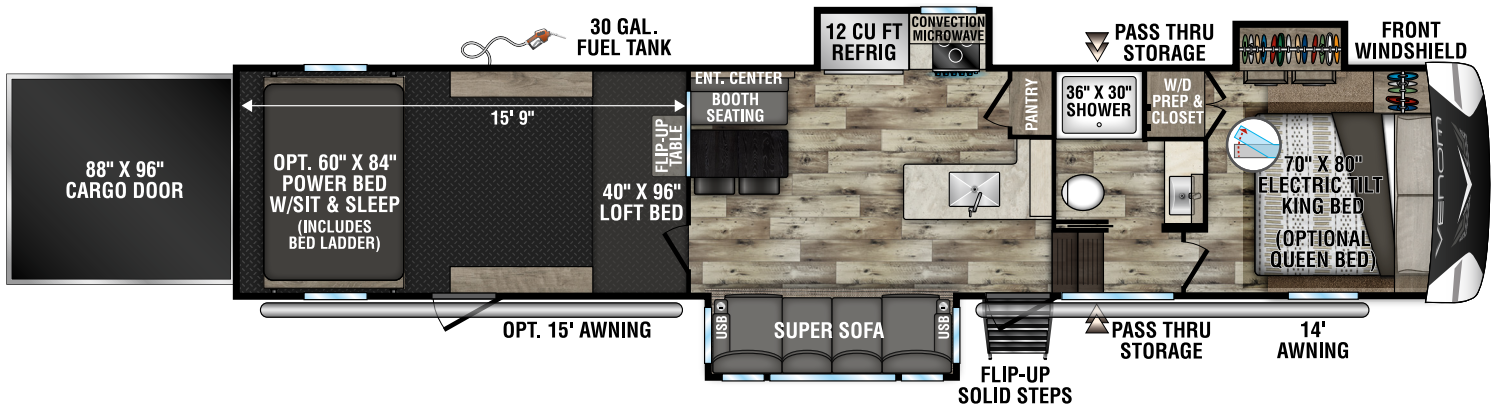

VENOM V-SERIES

LUXURY TOY HAULERS

V3313TK UVW - 12,820 | Exterior Length - 40' 10" | Sleeps - 8

V3413TK UVW - 12,630 | Exterior Length - 40' 11" | Sleeps - 8

2022 VENOM V-SERIES

V3815TK UUV - 13,510 | Exterior Length - 42' 10" | Sleeps - 8

V3916TK UUV - 13,400 | Exterior Length - 43' 8" | Sleeps - 8