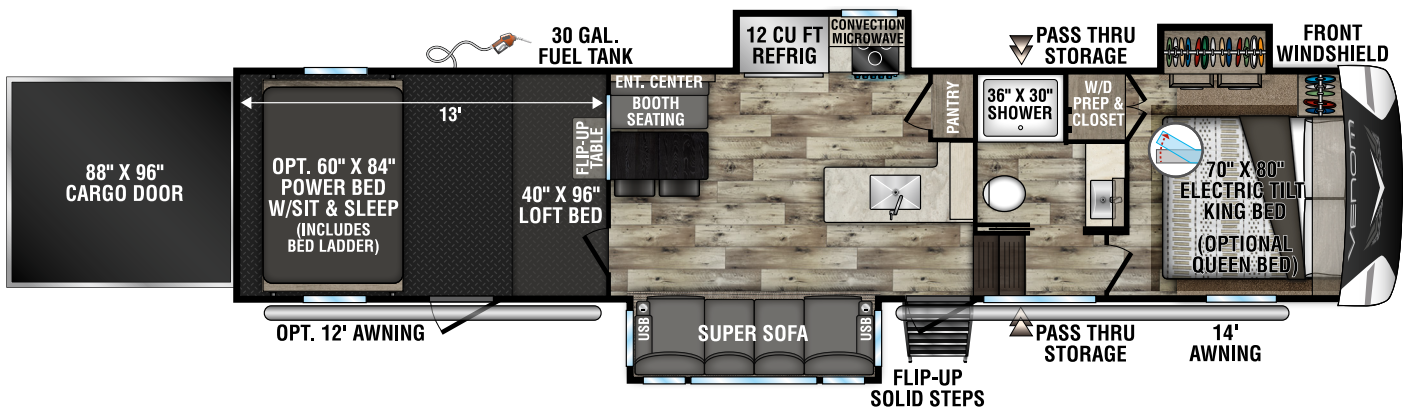

VENOM V-SERIES

LUXURY TOY HAULERS

V3313TK UVW - 12,820 | Exterior Length - 40' 10" | Sleeps - 8

V3413TK UVW - 12,630 | Exterior Length - 40' 11" | Sleeps - 8

2022 VENOM V-SERIES

V3815TK UUV - 13,510 | Exterior Length - 42' 10" | Sleeps - 8

V3916TK UUV - 13,400 | Exterior Length - 43' 8" | Sleeps - 8