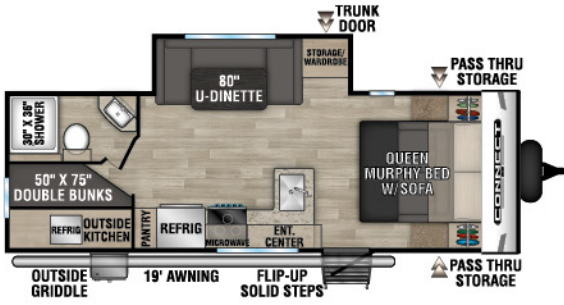

C221FKKSE UUV - 5,490 | Exterior Length - 26' 8" | Sleeps - 2

C221RBSE UUV - 5,400 | Exterior Length - 27' | Sleeps - 3

**NEW**  
C221RESE UUV - 5,240 | Exterior Length - 27' 1" | Sleeps - 6

# 2023 CONNECT SE

C231BHKSE U VW - 5,300 | Exterior Length - 27' 4" | Sleeps - 8

C241BHKSE U VW - 5,380 | Exterior Length - 29' 1" | Sleeps - 8

**NEW**  
C251RLSE U VW - 5,720 | Exterior Length - 29' 7" | Sleeps - 6

**NEW**  
C261BHSE U VW - 6,210 | Exterior Length - 32' 9" | Sleeps - 9

C271BHKSE U VW - 5,930 | Exterior Length - 32' 1" | Sleeps - 9

C312BHKSE U VW - 7,290 | Exterior Length - 36' 7" | Sleeps - 9

Connect SE