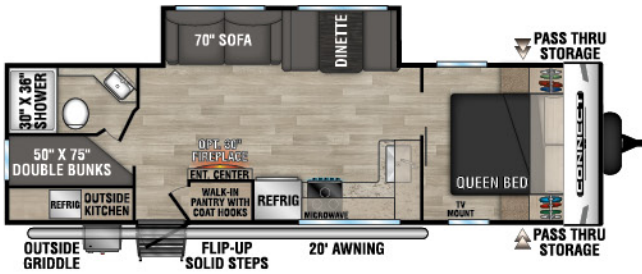

C221FKKSE UUV - 5,490 | Exterior Length - 26' 8" | Sleeps - 2

C221RBSE UUV - 5,400 | Exterior Length - 27' | Sleeps - 3

**NEW**  
C221RESE UUV - 5,240 | Exterior Length - 27' 1" | Sleeps - 6

# 2023 CONNECT SE

C231BHKSE U VW - 5,300 | Exterior Length - 27' 4" | Sleeps - 8

C241BHKSE U VW - 5,380 | Exterior Length - 29' 1" | Sleeps - 8

**NEW**  
C251RLSE U VW - 5,720 | Exterior Length - 29' 7" | Sleeps - 6

**NEW**  
C261BHSE U VW - 6,210 | Exterior Length - 32' 9" | Sleeps - 9

C271BHKSE U VW - 5,930 | Exterior Length - 32' 1" | Sleeps - 9

C312BHKSE U VW - 7,290 | Exterior Length - 36' 7" | Sleeps - 9

Connect SE