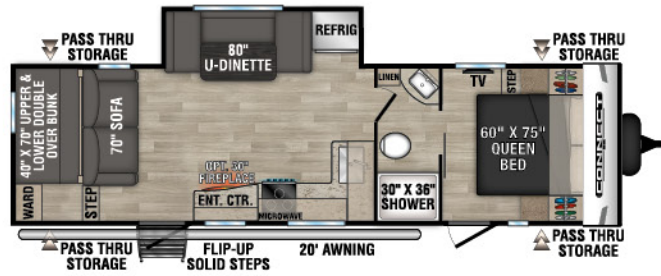

C221FKKSE UUV - 5,490 | Exterior Length - 26' 8" | Sleeps - 2

C221RBSE UUV - 5,400 | Exterior Length - 27' | Sleeps - 3

**NEW**  
C221RESE UUV - 5,240 | Exterior Length - 27' 1" | Sleeps - 6

# 2023 CONNECT SE

C231BHKSE U VW - 5,300 | Exterior Length - 27' 4" | Sleeps - 8

C241BHKSE U VW - 5,380 | Exterior Length - 29' 1" | Sleeps - 8

**NEW**  
C251RLSE U VW - 5,720 | Exterior Length - 29' 7" | Sleeps - 6

**NEW**  
C261BHSE U VW - 6,210 | Exterior Length - 32' 9" | Sleeps - 9

C271BHKSE U VW - 5,930 | Exterior Length - 32' 1" | Sleeps - 9

C312BHKSE U VW - 7,290 | Exterior Length - 36' 7" | Sleeps - 9

Connect SE