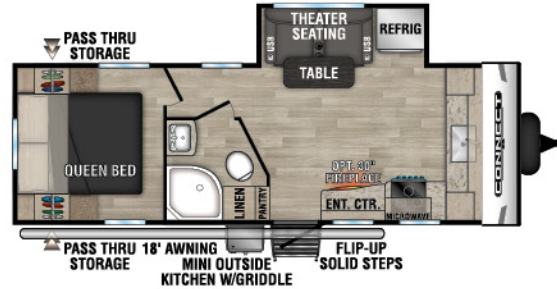

# CONNECT

SE

ULTRA LIGHTWEIGHT TRAVEL TRAILERS

C191MBSE UUV - 4,700 | Exterior Length - 22' 6" | Sleeps - 2

C210MBKSE UUV - 4,630 | Exterior Length - 25' 1" | Sleeps - 7

C211MKSE UUV - 5,150 | Exterior Length - 26' 1" | Sleeps - 3

C221FKKSE UUV - 5,490 | Exterior Length - 26' 8" | Sleeps - 2

C221RBSE UUV - 5,400 | Exterior Length - 27' | Sleeps - 3

**NEW**  
C221RESE UUV - 5,240 | Exterior Length - 27' 1" | Sleeps - 6

# 2023 CONNECT SE

C231BHKSE U VW - 5,300 | Exterior Length - 27' 4" | Sleeps - 8

C241BHKSE U VW - 5,380 | Exterior Length - 29' 1" | Sleeps - 8

**NEW**  
C251RLSE U VW - 5,720 | Exterior Length - 29' 7" | Sleeps - 6

**NEW**  
C261BHSE U VW - 6,210 | Exterior Length - 32' 9" | Sleeps - 9

C271BHKSE U VW - 5,930 | Exterior Length - 32' 1" | Sleeps - 9

C312BHKSE U VW - 7,290 | Exterior Length - 36' 7" | Sleeps - 9

Connect SE