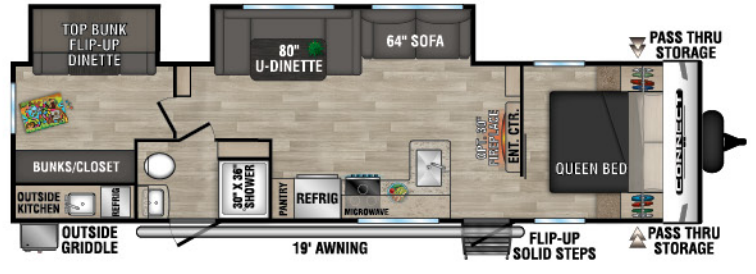

C221FKKSE UUV - 5,490 | Exterior Length - 26' 8" | Sleeps - 2

C221RBSE UUV - 5,400 | Exterior Length - 27' | Sleeps - 3

**NEW**  
C221RESE UUV - 5,240 | Exterior Length - 27' 1" | Sleeps - 6

# 2023 CONNECT SE

C231BHKSE U VW - 5,300 | Exterior Length - 27' 4" | Sleeps - 8

C241BHKSE U VW - 5,380 | Exterior Length - 29' 1" | Sleeps - 8

**NEW**  
C251RLSE U VW - 5,720 | Exterior Length - 29' 7" | Sleeps - 6

**NEW**  
C261BHSE U VW - 6,210 | Exterior Length - 32' 9" | Sleeps - 9

C271BHKSE U VW - 5,930 | Exterior Length - 32' 1" | Sleeps - 9

C312BHKSE U VW - 7,290 | Exterior Length - 36' 7" | Sleeps - 9

Connect SE