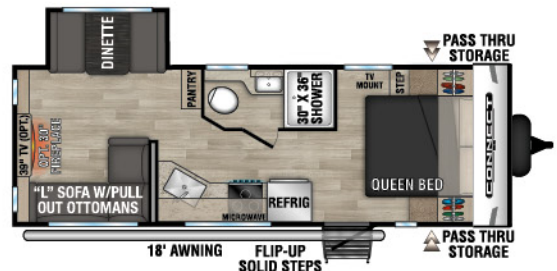

# CONNECT

SE

ULTRA LIGHTWEIGHT TRAVEL TRAILERS

C191MBSE UUV - 4,700 | Exterior Length - 22' 6" | Sleeps - 2

C210MBKSE UUV - 4,630 | Exterior Length - 25' 1" | Sleeps - 7

C211MKSE UUV - 5,150 | Exterior Length - 26' 1" | Sleeps - 3

C221FKKSE UUV - 5,490 | Exterior Length - 26' 8" | Sleeps - 2

C221RBSE UUV - 5,400 | Exterior Length - 27' | Sleeps - 3

**NEW**  
C221RESE UUV - 5,240 | Exterior Length - 27' 1" | Sleeps - 6

# 2023 CONNECT SE

C231BHKSE U VW - 5,300 | Exterior Length - 27' 4" | Sleeps - 8

C241BHKSE U VW - 5,380 | Exterior Length - 29' 1" | Sleeps - 8

**NEW**  
C251RLSE U VW - 5,720 | Exterior Length - 29' 7" | Sleeps - 6

**NEW**  
C261BHSE U VW - 6,210 | Exterior Length - 32' 9" | Sleeps - 9

C271BHKSE U VW - 5,930 | Exterior Length - 32' 1" | Sleeps - 9

C312BHKSE U VW - 7,290 | Exterior Length - 36' 7" | Sleeps - 9

Connect SE