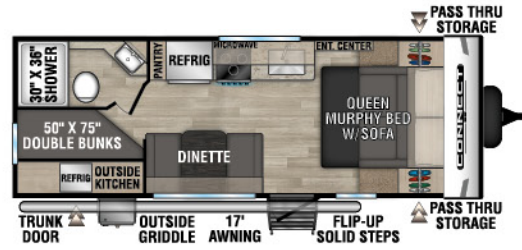

# CONNECT

SE

ULTRA LIGHTWEIGHT TRAVEL TRAILERS

C191MBSE UUV - 4,700 | Exterior Length - 22' 6" | Sleeps - 2

C210MBKSE UUV - 4,630 | Exterior Length - 25' 1" | Sleeps - 7

C211MKSE UUV - 5,150 | Exterior Length - 26' 1" | Sleeps - 3

C221FKKSE UUV - 5,490 | Exterior Length - 26' 8" | Sleeps - 2

C221RBSE UUV - 5,400 | Exterior Length - 27' | Sleeps - 3

**NEW**  
C221RESE UUV - 5,240 | Exterior Length - 27' 1" | Sleeps - 6

# 2023 CONNECT SE

C231BHKSE U VW - 5,300 | Exterior Length - 27' 4" | Sleeps - 8

C241BHKSE U VW - 5,380 | Exterior Length - 29' 1" | Sleeps - 8

**NEW**  
C251RLSE U VW - 5,720 | Exterior Length - 29' 7" | Sleeps - 6

**NEW**  
C261BHSE U VW - 6,210 | Exterior Length - 32' 9" | Sleeps - 9

C271BHKSE U VW - 5,930 | Exterior Length - 32' 1" | Sleeps - 9

C312BHKSE U VW - 7,290 | Exterior Length - 36' 7" | Sleeps - 9

Connect SE