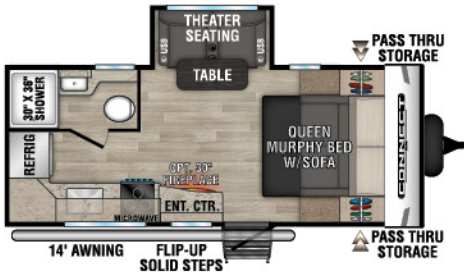

# CONNECT

SE

ULTRA LIGHTWEIGHT TRAVEL TRAILERS

C191MBSE UUV - 4,700 | Exterior Length - 22' 6" | Sleeps - 2

C210MBKSE UUV - 4,630 | Exterior Length - 25' 1" | Sleeps - 7

C211MKSE UUV - 5,150 | Exterior Length - 26' 1" | Sleeps - 3

C221FKKSE UUV - 5,490 | Exterior Length - 26' 8" | Sleeps - 2

C221RBSE UUV - 5,400 | Exterior Length - 27' | Sleeps - 3

**NEW**  
C221RESE UUV - 5,240 | Exterior Length - 27' 1" | Sleeps - 6

# 2023 CONNECT SE

C231BHKSE U VW - 5,300 | Exterior Length - 27' 4" | Sleeps - 8

C241BHKSE U VW - 5,380 | Exterior Length - 29' 1" | Sleeps - 8

**NEW**  
C251RLSE U VW - 5,720 | Exterior Length - 29' 7" | Sleeps - 6

**NEW**  
C261BHSE U VW - 6,210 | Exterior Length - 32' 9" | Sleeps - 9

C271BHKSE U VW - 5,930 | Exterior Length - 32' 1" | Sleeps - 9

C312BHKSE U VW - 7,290 | Exterior Length - 36' 7" | Sleeps - 9

Connect SE