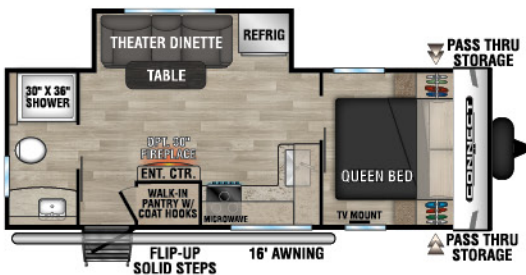

C221FKKSE UUV - 5,490 | Exterior Length - 26' 8" | Sleeps - 2

C221RBSE UUV - 5,400 | Exterior Length - 27' | Sleeps - 3

**NEW**  
C221RESE UUV - 5,240 | Exterior Length - 27' 1" | Sleeps - 6

# 2023 CONNECT SE

C231BHKSE U VW - 5,300 | Exterior Length - 27' 4" | Sleeps - 8

C241BHKSE U VW - 5,380 | Exterior Length - 29' 1" | Sleeps - 8

**NEW**  
C251RLSE U VW - 5,720 | Exterior Length - 29' 7" | Sleeps - 6

**NEW**  
C261BHSE U VW - 6,210 | Exterior Length - 32' 9" | Sleeps - 9

C271BHKSE U VW - 5,930 | Exterior Length - 32' 1" | Sleeps - 9

C312BHKSE U VW - 7,290 | Exterior Length - 36' 7" | Sleeps - 9

Connect SE