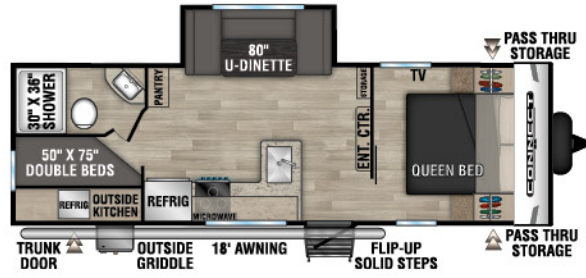

C221FKKSE UUV - 5,490 | Exterior Length - 26' 8" | Sleeps - 2

C221RBSE UUV - 5,400 | Exterior Length - 27' | Sleeps - 3

**NEW**  
C221RESE UUV - 5,240 | Exterior Length - 27' 1" | Sleeps - 6

# 2023 CONNECT SE

C231BHKSE U VW - 5,300 | Exterior Length - 27' 4" | Sleeps - 8

C241BHKSE U VW - 5,380 | Exterior Length - 29' 1" | Sleeps - 8

**NEW**  
C251RLSE U VW - 5,720 | Exterior Length - 29' 7" | Sleeps - 6

**NEW**  
C261BHSE U VW - 6,210 | Exterior Length - 32' 9" | Sleeps - 9

C271BHKSE U VW - 5,930 | Exterior Length - 32' 1" | Sleeps - 9

C312BHKSE U VW - 7,290 | Exterior Length - 36' 7" | Sleeps - 9

Connect SE