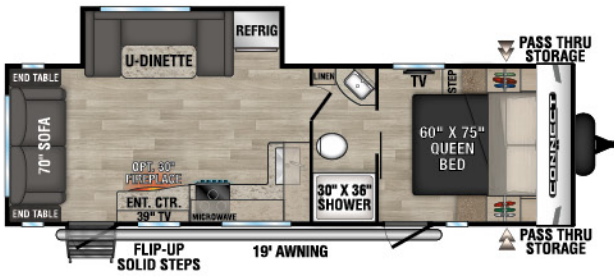

C221FKKSE UUV - 5,490 | Exterior Length - 26' 8" | Sleeps - 2

C221RBSE UUV - 5,400 | Exterior Length - 27' | Sleeps - 3

**NEW**  
C221RESE UUV - 5,240 | Exterior Length - 27' 1" | Sleeps - 6

# 2023 CONNECT SE

C231BHKSE U VW - 5,300 | Exterior Length - 27' 4" | Sleeps - 8

C241BHKSE U VW - 5,380 | Exterior Length - 29' 1" | Sleeps - 8

**NEW**  
C251RLSE U VW - 5,720 | Exterior Length - 29' 7" | Sleeps - 6

**NEW**  
C261BHSE U VW - 6,210 | Exterior Length - 32' 9" | Sleeps - 9

C271BHKSE U VW - 5,930 | Exterior Length - 32' 1" | Sleeps - 9

C312BHKSE U VW - 7,290 | Exterior Length - 36' 7" | Sleeps - 9

Connect SE