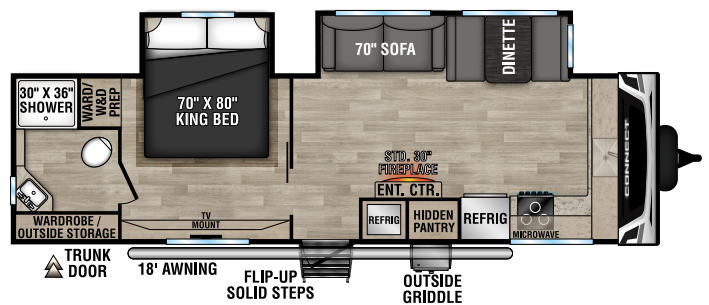

RECREATIONAL
VEHICLES

CONNECT

LIGHTWEIGHT TRAVEL TRAILERS

C241RLK UUV - 5,770 | Exterior Length - 28'11" | Sleeps - 5

C251BHK UUV - 5,940 | Exterior Length - 29'5" | Sleeps - 7

C261RB UUV - 6,240 | Exterior Length - 30'4" | Sleeps - 5

C261RKK UUV - 6,310 | Exterior Length - 30'8" | Sleeps - 5

C272FK UUV - 6,900 | Exterior Length - 31'1" | Sleeps - 5

NEW
C282FKK UUV - 7,260 | Exterior Length - 32'3" | Sleeps - 5

2023 CONNECT

C291BHK UVW - 6,820 | Exterior Length - 33'11" | Sleeps - 10

C292RDK UVW - 7,170 | Exterior Length - 32'5" | Sleeps - 5

NEW
C312RE UVW - 7,310 | Exterior Length - 36'1" | Sleeps - 6

C313MK UVW - 8,130 | Exterior Length - 36'1" | Sleeps - 3

C322BHK UVW - 7,970 | Exterior Length - 37'1" | Sleeps - 9