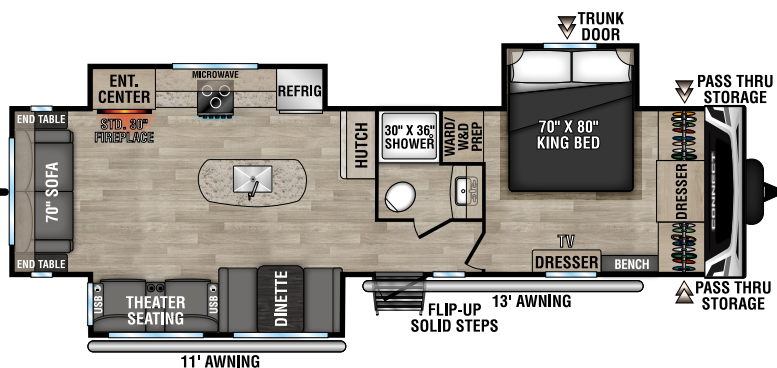

C261RKK UUV - 6,310 | Exterior Length - 30'8" | Sleeps - 5

C272FK UUV - 6,900 | Exterior Length - 31'1" | Sleeps - 5

NEW
C282FKK UUV - 7,260 | Exterior Length - 32'3" | Sleeps - 5

2023 CONNECT

C291BHK UVW - 6,820 | Exterior Length - 33'11" | Sleeps - 10

C292RDK UVW - 7,170 | Exterior Length - 32'5" | Sleeps - 5

NEW
C312RE UVW - 7,310 | Exterior Length - 36'1" | Sleeps - 6

C313MK UVW - 8,130 | Exterior Length - 36'1" | Sleeps - 3

C322BHK UVW - 7,970 | Exterior Length - 37'1" | Sleeps - 9