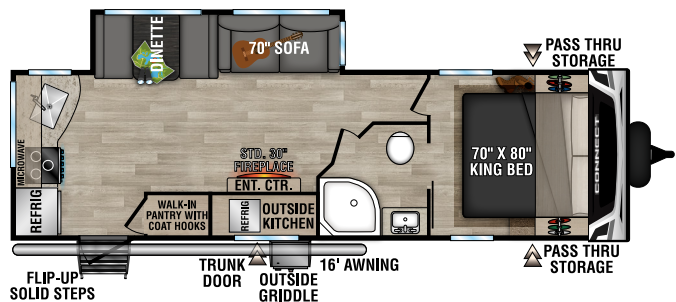

RECREATIONAL
VEHICLES

CONNECT

LIGHTWEIGHT TRAVEL TRAILERS

C241RLK UUV - 5,770 | Exterior Length - 28'11" | Sleeps - 5

C251BHK UUV - 5,940 | Exterior Length - 29'5" | Sleeps - 7

C261RB UUV - 6,240 | Exterior Length - 30'4" | Sleeps - 5

C261RKK UUV - 6,310 | Exterior Length - 30'8" | Sleeps - 5

C272FK UUV - 6,900 | Exterior Length - 31'1" | Sleeps - 5

NEW
C282FKK UUV - 7,260 | Exterior Length - 32'3" | Sleeps - 5

2023 CONNECT

C291BHK UVW - 6,820 | Exterior Length - 33'11" | Sleeps - 10

C292RDK UVW - 7,170 | Exterior Length - 32'5" | Sleeps - 5

NEW
C312RE UVW - 7,310 | Exterior Length - 36'1" | Sleeps - 6

C313MK UVW - 8,130 | Exterior Length - 36'1" | Sleeps - 3

C322BHK UVW - 7,970 | Exterior Length - 37'1" | Sleeps - 9