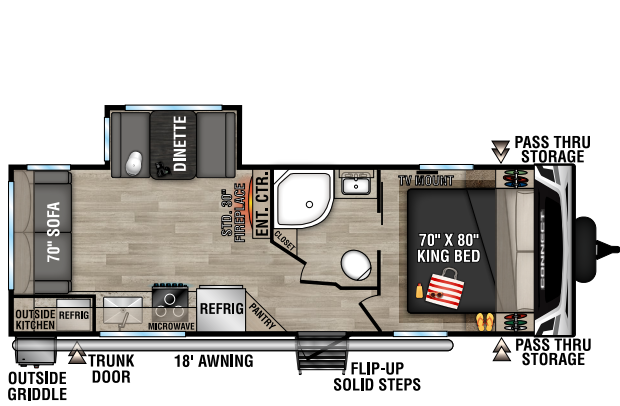

RECREATIONAL
VEHICLES

CONNECT

LIGHTWEIGHT TRAVEL TRAILERS

C241RLK UUV - 5,770 | Exterior Length - 28'11" | Sleeps - 5

C251BHK UUV - 5,940 | Exterior Length - 29'5" | Sleeps - 7

C261RB UUV - 6,240 | Exterior Length - 30'4" | Sleeps - 5

C261RKK UUV - 6,310 | Exterior Length - 30'8" | Sleeps - 5

C272FK UUV - 6,900 | Exterior Length - 31'1" | Sleeps - 5

NEW
C282FKK UUV - 7,260 | Exterior Length - 32'3" | Sleeps - 5

2023 CONNECT

C291BHK UVW - 6,820 | Exterior Length - 33'11" | Sleeps - 10

C292RDK UVW - 7,170 | Exterior Length - 32'5" | Sleeps - 5

NEW
C312RE UVW - 7,310 | Exterior Length - 36'1" | Sleeps - 6

C313MK UVW - 8,130 | Exterior Length - 36'1" | Sleeps - 3

C322BHK UVW - 7,970 | Exterior Length - 37'1" | Sleeps - 9