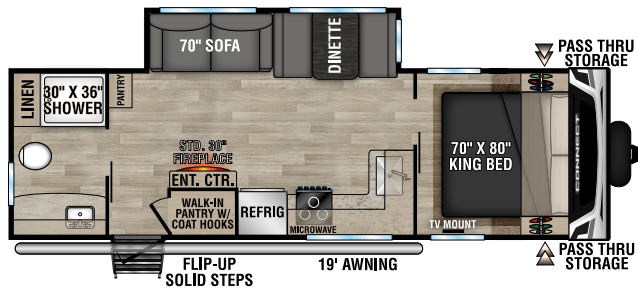

RECREATIONAL
VEHICLES

CONNECT

LIGHTWEIGHT TRAVEL TRAILERS

C241RLK UUV - 5,770 | Exterior Length - 28'11" | Sleeps - 5

C251BHK UUV - 5,940 | Exterior Length - 29'5" | Sleeps - 7

C261RB UUV - 6,240 | Exterior Length - 30'4" | Sleeps - 5

C261RKK UUV - 6,310 | Exterior Length - 30'8" | Sleeps - 5

C272FK UUV - 6,900 | Exterior Length - 31'1" | Sleeps - 5

NEW
C282FKK UUV - 7,260 | Exterior Length - 32'3" | Sleeps - 5

2023 CONNECT

C291BHK UVW - 6,820 | Exterior Length - 33'11" | Sleeps - 10

C292RDK UVW - 7,170 | Exterior Length - 32'5" | Sleeps - 5

NEW
C312RE UVW - 7,310 | Exterior Length - 36'1" | Sleeps - 6

C313MK UVW - 8,130 | Exterior Length - 36'1" | Sleeps - 3

C322BHK UVW - 7,970 | Exterior Length - 37'1" | Sleeps - 9