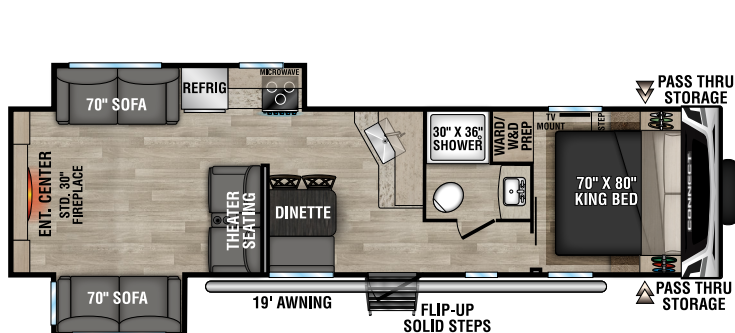

C261RKK UUV - 6,310 | Exterior Length - 30'8" | Sleeps - 5

C272FK UUV - 6,900 | Exterior Length - 31'1" | Sleeps - 5

NEW
C282FKK UUV - 7,260 | Exterior Length - 32'3" | Sleeps - 5

2023 CONNECT

C291BHK UVW - 6,820 | Exterior Length - 33'11" | Sleeps - 10

C292RDK UVW - 7,170 | Exterior Length - 32'5" | Sleeps - 5

NEW
C312RE UVW - 7,310 | Exterior Length - 36'1" | Sleeps - 6

C313MK UVW - 8,130 | Exterior Length - 36'1" | Sleeps - 3

C322BHK UVW - 7,970 | Exterior Length - 37'1" | Sleeps - 9