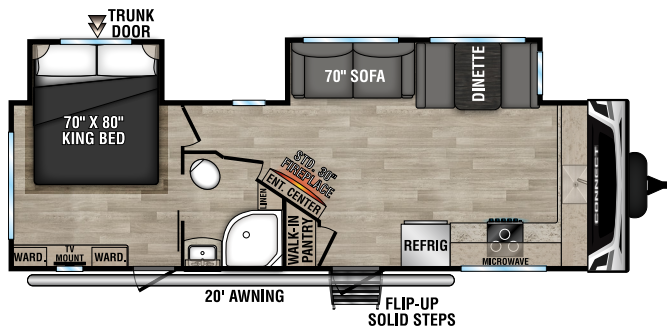

RECREATIONAL
VEHICLES

CONNECT

LIGHTWEIGHT TRAVEL TRAILERS

C241RLK UUV - 5,770 | Exterior Length - 28'11" | Sleeps - 5

C251BHK UUV - 5,940 | Exterior Length - 29'5" | Sleeps - 7

C261RB UUV - 6,240 | Exterior Length - 30'4" | Sleeps - 5

C261RKK UUV - 6,310 | Exterior Length - 30'8" | Sleeps - 5

C272FK UUV - 6,900 | Exterior Length - 31'1" | Sleeps - 5

NEW
C282FKK UUV - 7,260 | Exterior Length - 32'3" | Sleeps - 5

2023 CONNECT

C291BHK UVW - 6,820 | Exterior Length - 33'11" | Sleeps - 10

C292RDK UVW - 7,170 | Exterior Length - 32'5" | Sleeps - 5

NEW
C312RE UVW - 7,310 | Exterior Length - 36'1" | Sleeps - 6

C313MK UVW - 8,130 | Exterior Length - 36'1" | Sleeps - 3

C322BHK UVW - 7,970 | Exterior Length - 37'1" | Sleeps - 9