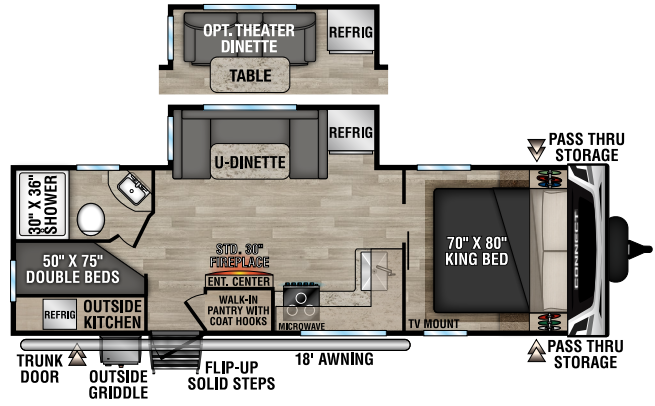

RECREATIONAL
VEHICLES

CONNECT

LIGHTWEIGHT TRAVEL TRAILERS

C241RLK UUV - 5,770 | Exterior Length - 28'11" | Sleeps - 5

C251BHK UUV - 5,940 | Exterior Length - 29'5" | Sleeps - 7

C261RB UUV - 6,240 | Exterior Length - 30'4" | Sleeps - 5

C261RKK UUV - 6,310 | Exterior Length - 30'8" | Sleeps - 5

C272FK UUV - 6,900 | Exterior Length - 31'1" | Sleeps - 5

NEW
C282FKK UUV - 7,260 | Exterior Length - 32'3" | Sleeps - 5

2023 CONNECT

C291BHK UVW - 6,820 | Exterior Length - 33'11" | Sleeps - 10

C292RDK UVW - 7,170 | Exterior Length - 32'5" | Sleeps - 5

NEW
C312RE UVW - 7,310 | Exterior Length - 36'1" | Sleeps - 6

C313MK UVW - 8,130 | Exterior Length - 36'1" | Sleeps - 3

C322BHK UVW - 7,970 | Exterior Length - 37'1" | Sleeps - 9