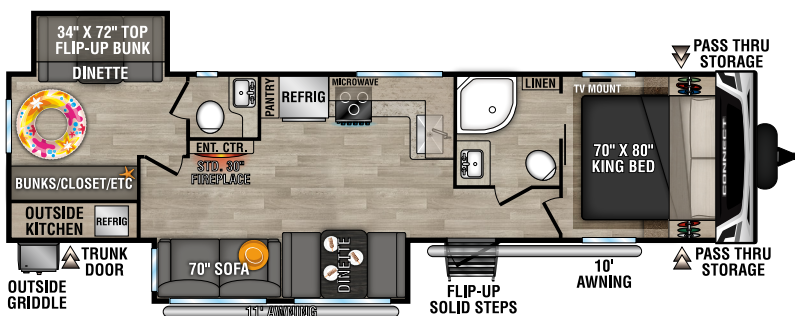

C261RKK UUV - 6,310 | Exterior Length - 30'8" | Sleeps - 5

C272FK UUV - 6,900 | Exterior Length - 31'1" | Sleeps - 5

NEW
C282FKK UUV - 7,260 | Exterior Length - 32'3" | Sleeps - 5

2023 CONNECT

C291BHK UVW - 6,820 | Exterior Length - 33'11" | Sleeps - 10

C292RDK UVW - 7,170 | Exterior Length - 32'5" | Sleeps - 5

NEW
C312RE UVW - 7,310 | Exterior Length - 36'1" | Sleeps - 6

C313MK UVW - 8,130 | Exterior Length - 36'1" | Sleeps - 3

C322BHK UVW - 7,970 | Exterior Length - 37'1" | Sleeps - 9