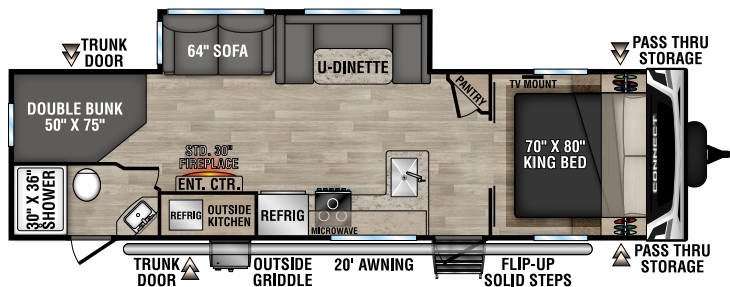

RECREATIONAL
VEHICLES

CONNECT

LIGHTWEIGHT TRAVEL TRAILERS

C241RLK UUV - 5,770 | Exterior Length - 28'11" | Sleeps - 5

C251BHK UUV - 5,940 | Exterior Length - 29'5" | Sleeps - 7

C261RB UUV - 6,240 | Exterior Length - 30'4" | Sleeps - 5

C261RKK UUV - 6,310 | Exterior Length - 30'8" | Sleeps - 5

C272FK UUV - 6,900 | Exterior Length - 31'1" | Sleeps - 5

NEW
C282FKK UUV - 7,260 | Exterior Length - 32'3" | Sleeps - 5

2023 CONNECT

C291BHK UVW - 6,820 | Exterior Length - 33'11" | Sleeps - 10

C292RDK UVW - 7,170 | Exterior Length - 32'5" | Sleeps - 5

NEW
C312RE UVW - 7,310 | Exterior Length - 36'1" | Sleeps - 6

C313MK UVW - 8,130 | Exterior Length - 36'1" | Sleeps - 3

C322BHK UVW - 7,970 | Exterior Length - 37'1" | Sleeps - 9