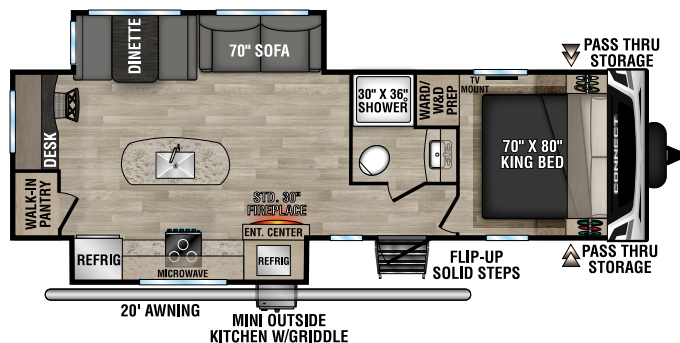

C261RKK UUV - 6,310 | Exterior Length - 30'8" | Sleeps - 5

C272FK UUV - 6,900 | Exterior Length - 31'1" | Sleeps - 5

NEW
C282FKK UUV - 7,260 | Exterior Length - 32'3" | Sleeps - 5

2023 CONNECT

C291BHK UVW - 6,820 | Exterior Length - 33'11" | Sleeps - 10

C292RDK UVW - 7,170 | Exterior Length - 32'5" | Sleeps - 5

NEW
C312RE UVW - 7,310 | Exterior Length - 36'1" | Sleeps - 6

C313MK UVW - 8,130 | Exterior Length - 36'1" | Sleeps - 3

C322BHK UVW - 7,970 | Exterior Length - 37'1" | Sleeps - 9