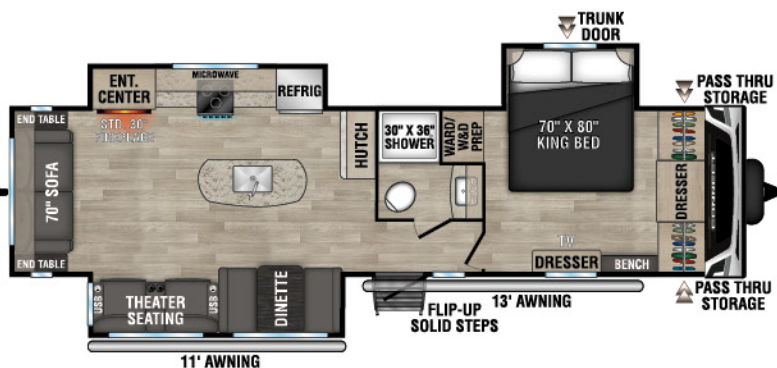

C261RKK UVW - 6,310 | Exterior Length - 30' 8" | Sleeps - 5

C272FK UVW - 6,900 | Exterior Length - 31' 1" | Sleeps - 5

NEW
C282FKK UVW - 7,260 | Exterior Length - 32' 3" | Sleeps - 5

2023 CONNECT

C291BHK UUV - 6,820 | Exterior Length - 33'11" | Sleeps - 10

C292RDK UUV - 7,170 | Exterior Length - 32'5" | Sleeps - 5

NEW
C312RE UUV - 7,310 | Exterior Length - 36'1" | Sleeps - 6

C313MK UUV - 8,130 | Exterior Length - 36'1" | Sleeps - 3

C322BHK UUV - 7,970 | Exterior Length - 37'1" | Sleeps - 9