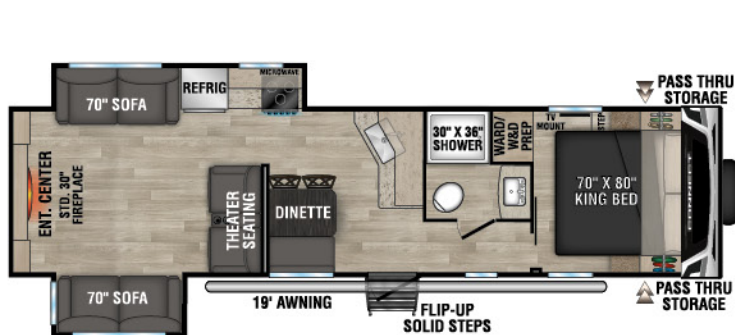

C261RKK UVW - 6,310 | Exterior Length - 30' 8" | Sleeps - 5

C272FK UVW - 6,900 | Exterior Length - 31' 1" | Sleeps - 5

NEW
C282FKK UVW - 7,260 | Exterior Length - 32' 3" | Sleeps - 5

2023 CONNECT

C291BHK UUV - 6,820 | Exterior Length - 33'11" | Sleeps - 10

C292RDK UUV - 7,170 | Exterior Length - 32'5" | Sleeps - 5

NEW
C312RE UUV - 7,310 | Exterior Length - 36'1" | Sleeps - 6

C313MK UUV - 8,130 | Exterior Length - 36'1" | Sleeps - 3

C322BHK UUV - 7,970 | Exterior Length - 37'1" | Sleeps - 9