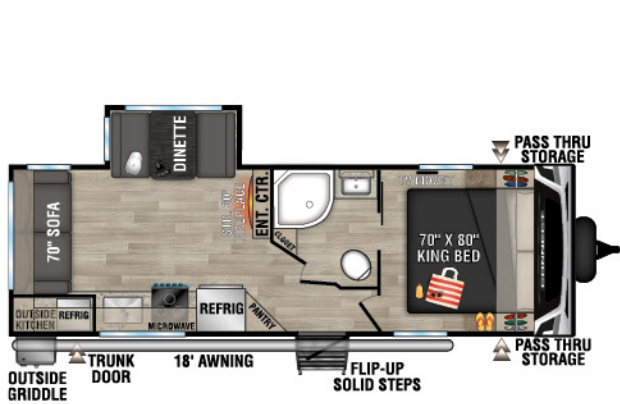

RECREATIONAL
VEHICLES

CONNECT

LIGHTWEIGHT TRAVEL TRAILERS

C241RLK UVW - 5,770 | Exterior Length - 28' 11" | Sleeps - 5

C251BHK UVW - 5,940 | Exterior Length - 29' 5" | Sleeps - 7

C261RB UVW - 6,240 | Exterior Length - 30' 4" | Sleeps - 5

C261RKK UVW - 6,310 | Exterior Length - 30' 8" | Sleeps - 5

C272FK UVW - 6,900 | Exterior Length - 31' 1" | Sleeps - 5

NEW
C282FKK UVW - 7,260 | Exterior Length - 32' 3" | Sleeps - 5

2023 CONNECT

C291BHK UUV - 6,820 | Exterior Length - 33'11" | Sleeps - 10

C292RDK UUV - 7,170 | Exterior Length - 32'5" | Sleeps - 5

NEW
C312RE UUV - 7,310 | Exterior Length - 36'1" | Sleeps - 6

C313MK UUV - 8,130 | Exterior Length - 36'1" | Sleeps - 3

C322BHK UUV - 7,970 | Exterior Length - 37'1" | Sleeps - 9