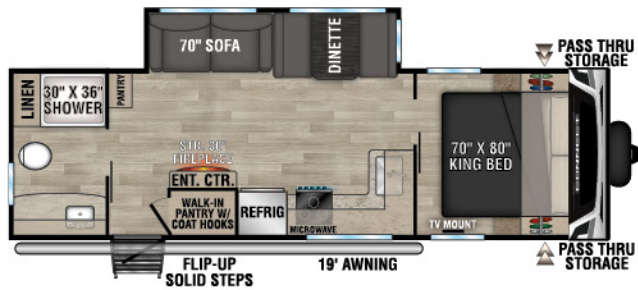

RECREATIONAL
VEHICLES

CONNECT

LIGHTWEIGHT TRAVEL TRAILERS

C241RLK UVW - 5,770 | Exterior Length - 28' 11" | Sleeps - 5

C251BHK UVW - 5,940 | Exterior Length - 29' 5" | Sleeps - 7

C261RB UVW - 6,240 | Exterior Length - 30' 4" | Sleeps - 5

C261RKK UVW - 6,310 | Exterior Length - 30' 8" | Sleeps - 5

C272FK UVW - 6,900 | Exterior Length - 31' 1" | Sleeps - 5

NEW
C282FKK UVW - 7,260 | Exterior Length - 32' 3" | Sleeps - 5

2023 CONNECT

C291BHK UUV - 6,820 | Exterior Length - 33'11" | Sleeps - 10

C292RDK UUV - 7,170 | Exterior Length - 32'5" | Sleeps - 5

NEW
C312RE UUV - 7,310 | Exterior Length - 36'1" | Sleeps - 6

C313MK UUV - 8,130 | Exterior Length - 36'1" | Sleeps - 3

C322BHK UUV - 7,970 | Exterior Length - 37'1" | Sleeps - 9