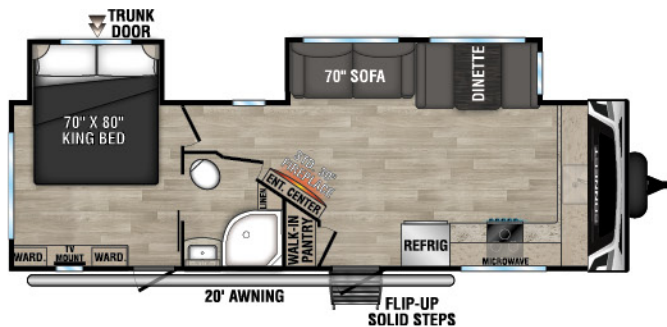

RECREATIONAL
VEHICLES

CONNECT

LIGHTWEIGHT TRAVEL TRAILERS

C241RLK UVW - 5,770 | Exterior Length - 28' 11" | Sleeps - 5

C251BHK UVW - 5,940 | Exterior Length - 29' 5" | Sleeps - 7

C261RB UVW - 6,240 | Exterior Length - 30' 4" | Sleeps - 5

C261RKK UVW - 6,310 | Exterior Length - 30' 8" | Sleeps - 5

C272FK UVW - 6,900 | Exterior Length - 31' 1" | Sleeps - 5

NEW
C282FKK UVW - 7,260 | Exterior Length - 32' 3" | Sleeps - 5

2023 CONNECT

C291BHK UUV - 6,820 | Exterior Length - 33'11" | Sleeps - 10

C292RDK UUV - 7,170 | Exterior Length - 32'5" | Sleeps - 5

NEW
C312RE UUV - 7,310 | Exterior Length - 36'1" | Sleeps - 6

C313MK UUV - 8,130 | Exterior Length - 36'1" | Sleeps - 3

C322BHK UUV - 7,970 | Exterior Length - 37'1" | Sleeps - 9