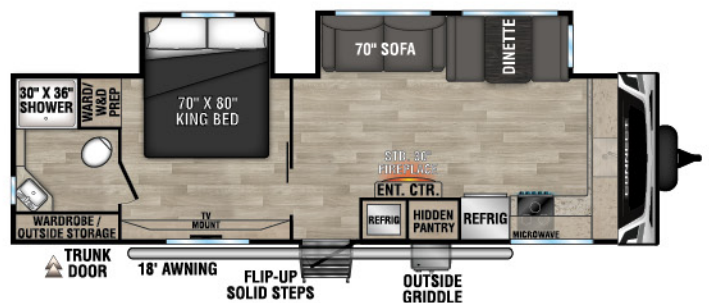

RECREATIONAL
VEHICLES

CONNECT

LIGHTWEIGHT TRAVEL TRAILERS

C241RLK UVW - 5,770 | Exterior Length - 28' 11" | Sleeps - 5

C251BHK UVW - 5,940 | Exterior Length - 29' 5" | Sleeps - 7

C261RB UVW - 6,240 | Exterior Length - 30' 4" | Sleeps - 5

C261RKK UVW - 6,310 | Exterior Length - 30' 8" | Sleeps - 5

C272FK UVW - 6,900 | Exterior Length - 31' 1" | Sleeps - 5

NEW
C282FKK UVW - 7,260 | Exterior Length - 32' 3" | Sleeps - 5

2023 CONNECT

C291BHK UUV - 6,820 | Exterior Length - 33'11" | Sleeps - 10

C292RDK UUV - 7,170 | Exterior Length - 32'5" | Sleeps - 5

NEW
C312RE UUV - 7,310 | Exterior Length - 36'1" | Sleeps - 6

C313MK UUV - 8,130 | Exterior Length - 36'1" | Sleeps - 3

C322BHK UUV - 7,970 | Exterior Length - 37'1" | Sleeps - 9