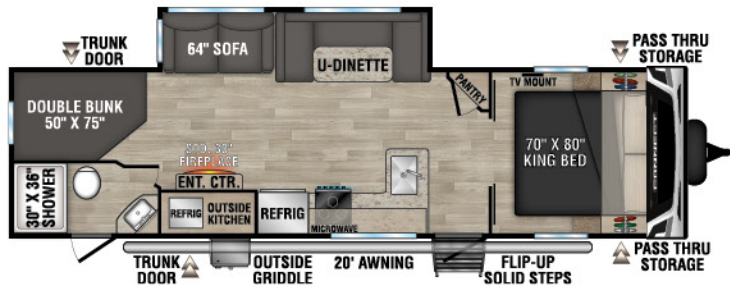

C261RKK UVW - 6,310 | Exterior Length - 30' 8" | Sleeps - 5

C272FK UVW - 6,900 | Exterior Length - 31' 1" | Sleeps - 5

NEW
C282FKK UVW - 7,260 | Exterior Length - 32' 3" | Sleeps - 5

2023 CONNECT

C291BHK UUV - 6,820 | Exterior Length - 33'11" | Sleeps - 10

C292RDK UUV - 7,170 | Exterior Length - 32'5" | Sleeps - 5

NEW
C312RE UUV - 7,310 | Exterior Length - 36'1" | Sleeps - 6

C313MK UUV - 8,130 | Exterior Length - 36'1" | Sleeps - 3

C322BHK UUV - 7,970 | Exterior Length - 37'1" | Sleeps - 9