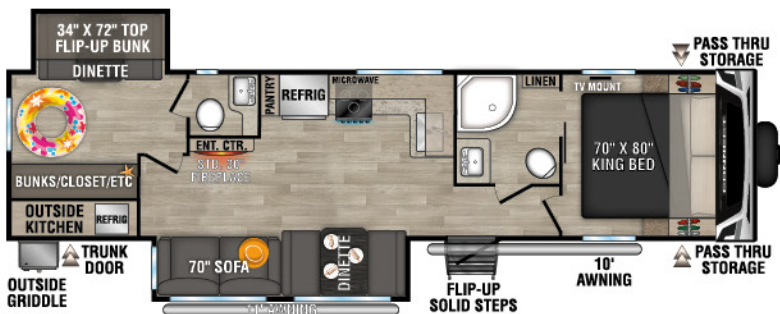

RECREATIONAL
VEHICLES

CONNECT

LIGHTWEIGHT TRAVEL TRAILERS

C241RLK UVW - 5,770 | Exterior Length - 28' 11" | Sleeps - 5

C251BHK UVW - 5,940 | Exterior Length - 29' 5" | Sleeps - 7

C261RB UVW - 6,240 | Exterior Length - 30' 4" | Sleeps - 5

C261RKK UVW - 6,310 | Exterior Length - 30' 8" | Sleeps - 5

C272FK UVW - 6,900 | Exterior Length - 31' 1" | Sleeps - 5

NEW
C282FKK UVW - 7,260 | Exterior Length - 32' 3" | Sleeps - 5

2023 CONNECT

C291BHK UUV - 6,820 | Exterior Length - 33'11" | Sleeps - 10

C292RDK UUV - 7,170 | Exterior Length - 32'5" | Sleeps - 5

NEW
C312RE UUV - 7,310 | Exterior Length - 36'1" | Sleeps - 6

C313MK UUV - 8,130 | Exterior Length - 36'1" | Sleeps - 3

C322BHK UUV - 7,970 | Exterior Length - 37'1" | Sleeps - 9