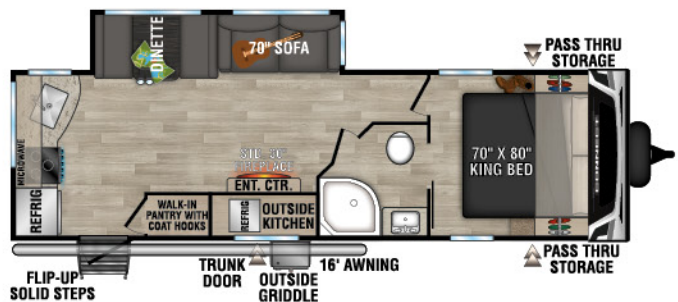

RECREATIONAL
VEHICLES

CONNECT

LIGHTWEIGHT TRAVEL TRAILERS

C241RLK UVW - 5,770 | Exterior Length - 28' 11" | Sleeps - 5

C251BHK UVW - 5,940 | Exterior Length - 29' 5" | Sleeps - 7

C261RB UVW - 6,240 | Exterior Length - 30' 4" | Sleeps - 5

C261RKK UVW - 6,310 | Exterior Length - 30' 8" | Sleeps - 5

C272FK UVW - 6,900 | Exterior Length - 31' 1" | Sleeps - 5

NEW
C282FKK UVW - 7,260 | Exterior Length - 32' 3" | Sleeps - 5

2023 CONNECT

C291BHK UUV - 6,820 | Exterior Length - 33'11" | Sleeps - 10

C292RDK UUV - 7,170 | Exterior Length - 32'5" | Sleeps - 5

NEW
C312RE UUV - 7,310 | Exterior Length - 36'1" | Sleeps - 6

C313MK UUV - 8,130 | Exterior Length - 36'1" | Sleeps - 3

C322BHK UUV - 7,970 | Exterior Length - 37'1" | Sleeps - 9