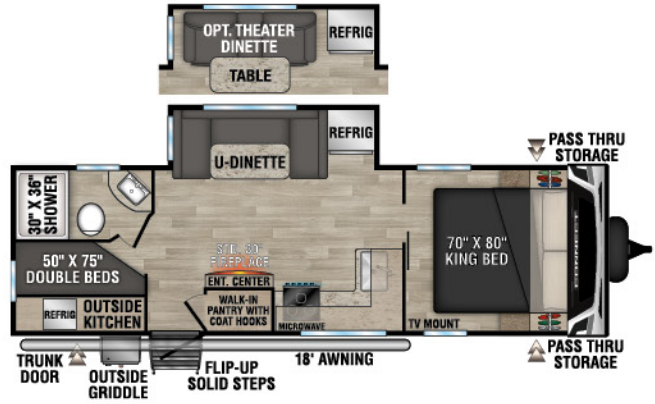

RECREATIONAL
VEHICLES

CONNECT

LIGHTWEIGHT TRAVEL TRAILERS

C241RLK UVW - 5,770 | Exterior Length - 28' 11" | Sleeps - 5

C251BHK UVW - 5,940 | Exterior Length - 29' 5" | Sleeps - 7

C261RB UVW - 6,240 | Exterior Length - 30' 4" | Sleeps - 5

C261RKK UVW - 6,310 | Exterior Length - 30' 8" | Sleeps - 5

C272FK UVW - 6,900 | Exterior Length - 31' 1" | Sleeps - 5

NEW
C282FKK UVW - 7,260 | Exterior Length - 32' 3" | Sleeps - 5

2023 CONNECT

C291BHK UUV - 6,820 | Exterior Length - 33'11" | Sleeps - 10

C292RDK UUV - 7,170 | Exterior Length - 32'5" | Sleeps - 5

NEW
C312RE UUV - 7,310 | Exterior Length - 36'1" | Sleeps - 6

C313MK UUV - 8,130 | Exterior Length - 36'1" | Sleeps - 3

C322BHK UUV - 7,970 | Exterior Length - 37'1" | Sleeps - 9