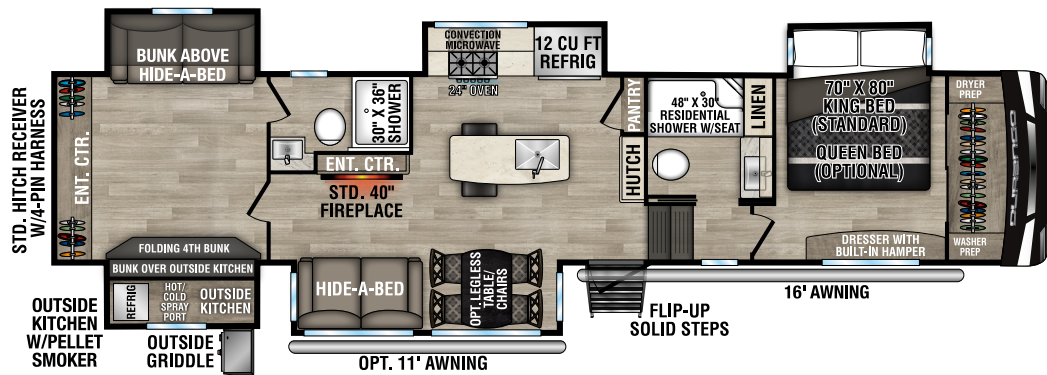

# DURANGO

FULL PROFILE LUXURY FIFTH WHEELS

D301RLT UYW - 10,200 | Exterior Length - 34' 3" | Sleeps - 4

D311BHD UYW - 10,290 | Exterior Length - 36' 11" | Sleeps - 9

D321RKT UYW - 10,310 | Exterior Length - 34' 10" | Sleeps - 4

D326RLT UYW - 10,520 | Exterior Length - 37' 7" | Sleeps - 6

# 2023 DURANGO

D333RLT UVW - 10,800 | Exterior Length - 37'10" | Sleeps - 4

D348BHF UVW - 12,660 | Exterior Length - 42'2" | Sleeps - 9

**NEW**  
D349DBF UVW - 12,210 | Exterior Length - 42'4" | Sleeps - 4