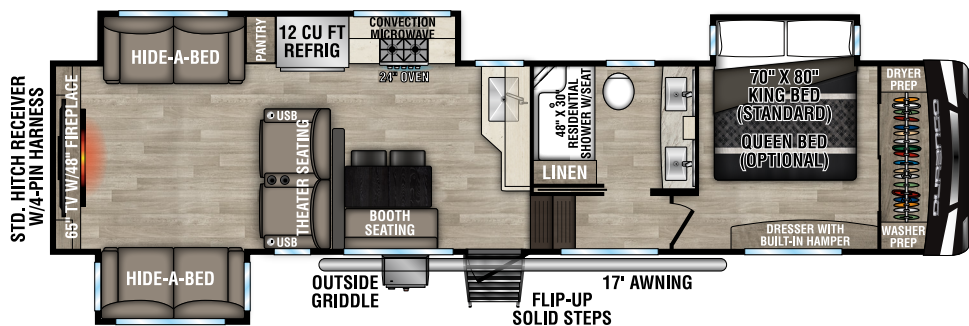

# DURANGO

FULL PROFILE LUXURY FIFTH WHEELS

D301RLT UYW - 10,200 | Exterior Length - 34' 3" | Sleeps - 4

D311BHD UYW - 10,290 | Exterior Length - 36' 11" | Sleeps - 9

D321RKT UYW - 10,310 | Exterior Length - 34' 10" | Sleeps - 4

D326RLT UYW - 10,520 | Exterior Length - 37' 7" | Sleeps - 6

# 2023 DURANGO

D333RLT UVW - 10,800 | Exterior Length - 37'10" | Sleeps - 4

D348BHF UVW - 12,660 | Exterior Length - 42'2" | Sleeps - 9

**NEW**  
D349DBF UVW - 12,210 | Exterior Length - 42'4" | Sleeps - 4