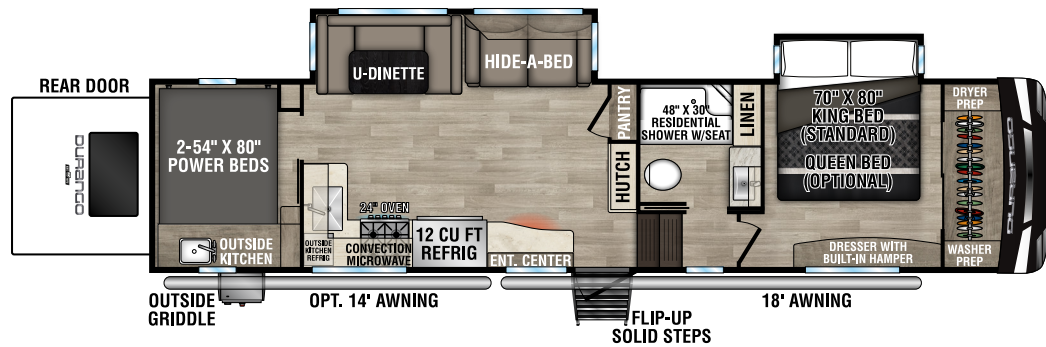

# DURANGO

FULL PROFILE LUXURY FIFTH WHEELS

D301RLT UYW - 10,200 | Exterior Length - 34' 3" | Sleeps - 4

D311BHD UYW - 10,290 | Exterior Length - 36' 11" | Sleeps - 9

D321RKT UYW - 10,310 | Exterior Length - 34' 10" | Sleeps - 4

D326RLT UYW - 10,520 | Exterior Length - 37' 7" | Sleeps - 6

# 2023 DURANGO

D333RLT UVW - 10,800 | Exterior Length - 37'10" | Sleeps - 4

D348BHF UVW - 12,660 | Exterior Length - 42'2" | Sleeps - 9

**NEW**  
D349DBF UVW - 12,210 | Exterior Length - 42'4" | Sleeps - 4