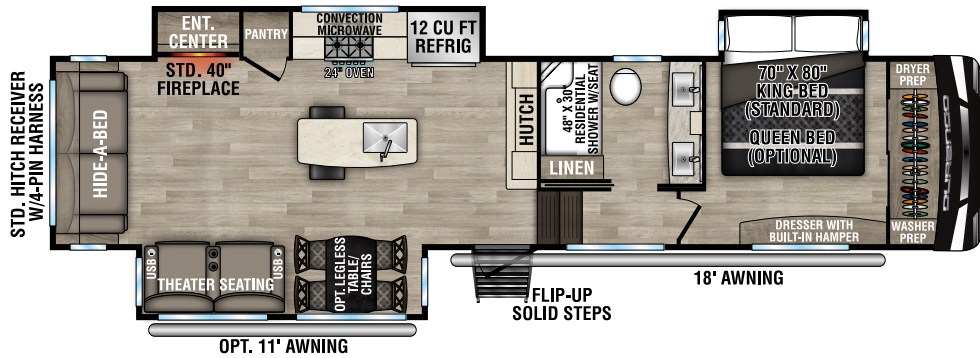

# DURANGO

FULL PROFILE LUXURY FIFTH WHEELS

D301RLT UYW - 10,200 | Exterior Length - 34' 3" | Sleeps - 4

D311BHD UYW - 10,290 | Exterior Length - 36' 11" | Sleeps - 9

D321RKT UYW - 10,310 | Exterior Length - 34' 10" | Sleeps - 4

D326RLT UYW - 10,520 | Exterior Length - 37' 7" | Sleeps - 6

# 2023 DURANGO

D333RLT UVW - 10,800 | Exterior Length - 37'10" | Sleeps - 4

D348BHF UVW - 12,660 | Exterior Length - 42'2" | Sleeps - 9

**NEW**  
D349DBF UVW - 12,210 | Exterior Length - 42'4" | Sleeps - 4