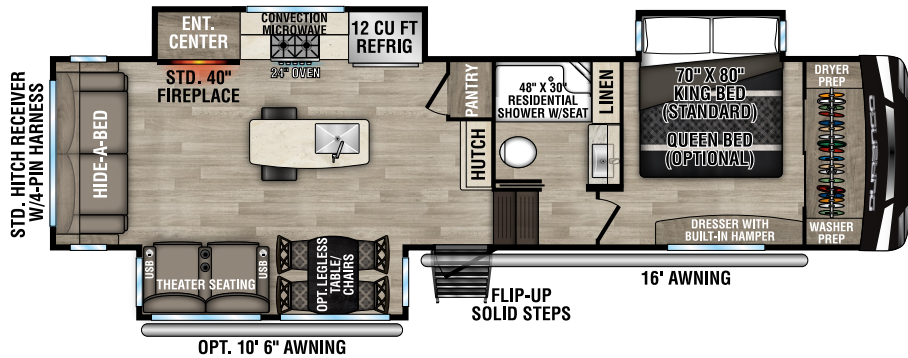

# DURANGO

FULL PROFILE LUXURY FIFTH WHEELS

D301RLT UYW - 10,200 | Exterior Length - 34' 3" | Sleeps - 4

D311BHD UYW - 10,290 | Exterior Length - 36' 11" | Sleeps - 9

D321RKT UYW - 10,310 | Exterior Length - 34' 10" | Sleeps - 4

D326RLT UYW - 10,520 | Exterior Length - 37' 7" | Sleeps - 6

# 2023 DURANGO

D333RLT UVW - 10,800 | Exterior Length - 37'10" | Sleeps - 4

D348BHF UVW - 12,660 | Exterior Length - 42'2" | Sleeps - 9

**NEW**  
D349DBF UVW - 12,210 | Exterior Length - 42'4" | Sleeps - 4