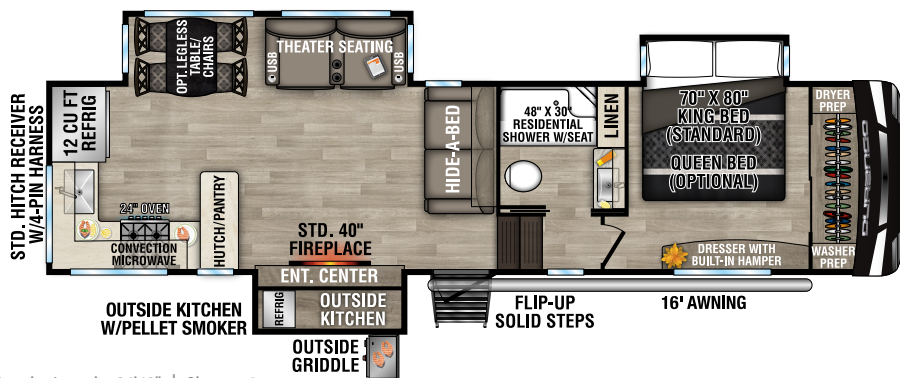

# DURANGO

FULL PROFILE LUXURY FIFTH WHEELS

D301RLT UYW - 10,200 | Exterior Length - 34' 3" | Sleeps - 4

D311BHD UYW - 10,290 | Exterior Length - 36' 11" | Sleeps - 9

D321RKT UYW - 10,310 | Exterior Length - 34' 10" | Sleeps - 4

D326RLT UYW - 10,520 | Exterior Length - 37' 7" | Sleeps - 6

# 2023 DURANGO

D333RLT UVW - 10,800 | Exterior Length - 37'10" | Sleeps - 4

D348BHF UVW - 12,660 | Exterior Length - 42'2" | Sleeps - 9

**NEW**  
D349DBF UVW - 12,210 | Exterior Length - 42'4" | Sleeps - 4