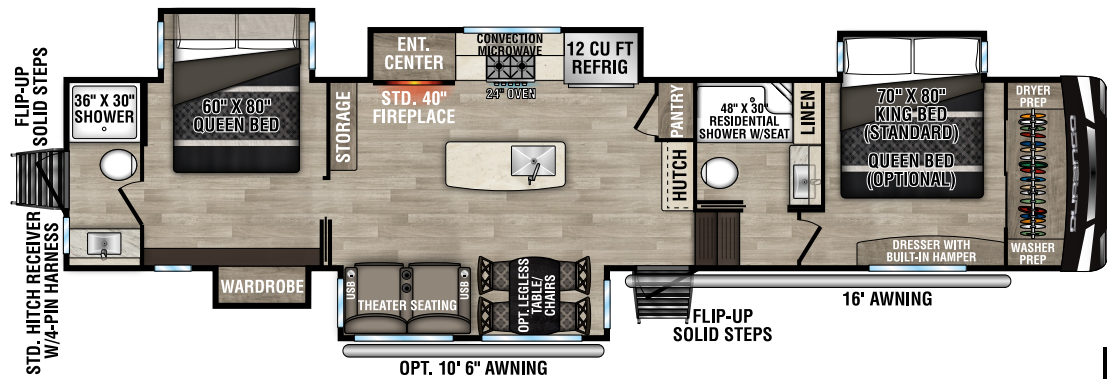

# DURANGO

FULL PROFILE LUXURY FIFTH WHEELS

D301RLT UYW - 10,200 | Exterior Length - 34' 3" | Sleeps - 4

D311BHD UYW - 10,290 | Exterior Length - 36' 11" | Sleeps - 9

D321RKT UYW - 10,310 | Exterior Length - 34' 10" | Sleeps - 4

D326RLT UYW - 10,520 | Exterior Length - 37' 7" | Sleeps - 6

# 2023 DURANGO

D333RLT UVW - 10,800 | Exterior Length - 37'10" | Sleeps - 4

D348BHF UVW - 12,660 | Exterior Length - 42'2" | Sleeps - 9

**NEW**  
D349DBF UVW - 12,210 | Exterior Length - 42'4" | Sleeps - 4