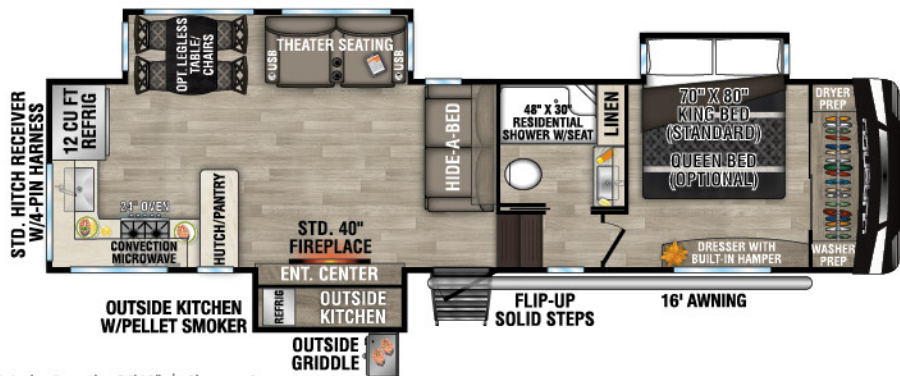

RECREATIONAL
VEHICLES

DURANGO

FULL PROFILE LUXURY FIFTH WHEELS

D301RLT UYW - 10,200 | Exterior Length - 34' 3" | Sleeps - 4

D311BHD UYW - 10,290 | Exterior Length - 36' 11" | Sleeps - 9

D321RKT UYW - 10,310 | Exterior Length - 34' 10" | Sleeps - 4

D326RLT UYW - 10,520 | Exterior Length - 37' 7" | Sleeps - 6

2023 DURANGO

D333RLT UVW - 10,800 | Exterior Length - 37'10" | Sleeps - 4

D348BHF UVW - 12,660 | Exterior Length - 42'2" | Sleeps - 9

NEW
D349DBF UVW - 12,210 | Exterior Length - 42'4" | Sleeps - 4