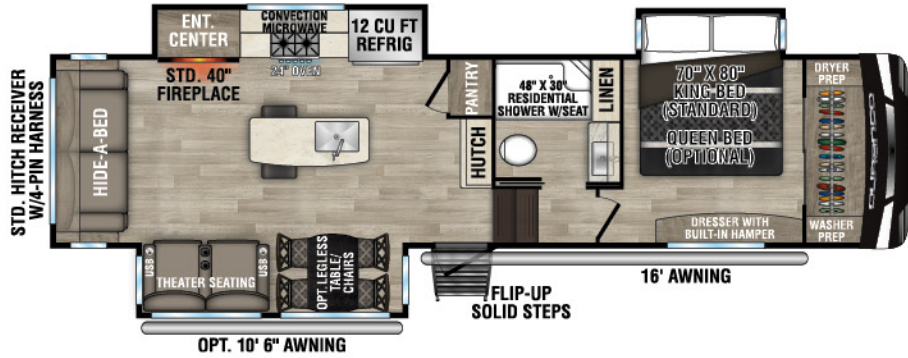

RECREATIONAL
VEHICLES

DURANGO

FULL PROFILE LUXURY FIFTH WHEELS

D301RLT UYW - 10,200 | Exterior Length - 34' 3" | Sleeps - 4

D311BHD UYW - 10,290 | Exterior Length - 36' 11" | Sleeps - 9

D321RKT UYW - 10,310 | Exterior Length - 34' 10" | Sleeps - 4

D326RLT UYW - 10,520 | Exterior Length - 37' 7" | Sleeps - 6

2023 DURANGO

D333RLT UVW - 10,800 | Exterior Length - 37'10" | Sleeps - 4

D348BHF UVW - 12,660 | Exterior Length - 42'2" | Sleeps - 9

NEW
D349DBF UVW - 12,210 | Exterior Length - 42'4" | Sleeps - 4