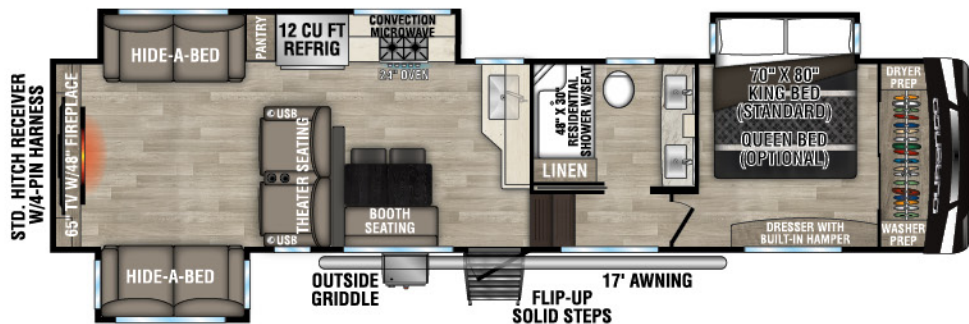

RECREATIONAL
VEHICLES

DURANGO

FULL PROFILE LUXURY FIFTH WHEELS

D301RLT UYW - 10,200 | Exterior Length - 34' 3" | Sleeps - 4

D311BHD UYW - 10,290 | Exterior Length - 36' 11" | Sleeps - 9

D321RKT UYW - 10,310 | Exterior Length - 34' 10" | Sleeps - 4

D326RLT UYW - 10,520 | Exterior Length - 37' 7" | Sleeps - 6

2023 DURANGO

D333RLT UVW - 10,800 | Exterior Length - 37'10" | Sleeps - 4

D348BHF UVW - 12,660 | Exterior Length - 42'2" | Sleeps - 9

NEW
D349DBF UVW - 12,210 | Exterior Length - 42'4" | Sleeps - 4