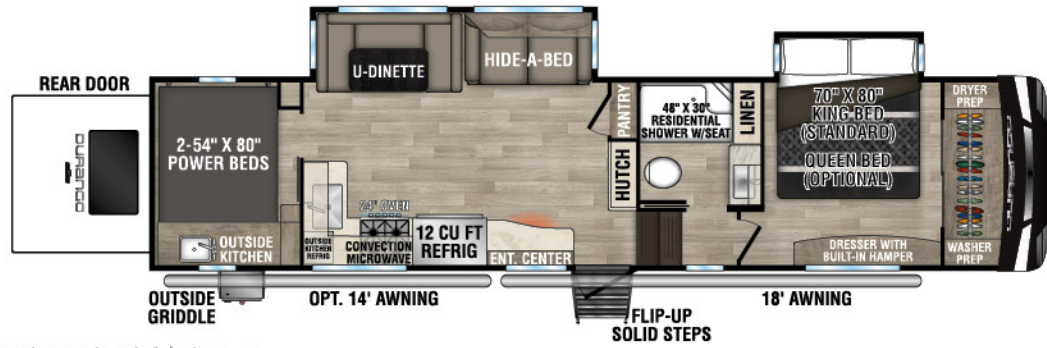

RECREATIONAL
VEHICLES

DURANGO

FULL PROFILE LUXURY FIFTH WHEELS

D301RLT UYW - 10,200 | Exterior Length - 34' 3" | Sleeps - 4

D311BHD UYW - 10,290 | Exterior Length - 36' 11" | Sleeps - 9

D321RKT UYW - 10,310 | Exterior Length - 34' 10" | Sleeps - 4

D326RLT UYW - 10,520 | Exterior Length - 37' 7" | Sleeps - 6

2023 DURANGO

D333RLT UVW - 10,800 | Exterior Length - 37'10" | Sleeps - 4

D348BHF UVW - 12,660 | Exterior Length - 42'2" | Sleeps - 9

NEW
D349DBF UVW - 12,210 | Exterior Length - 42'4" | Sleeps - 4