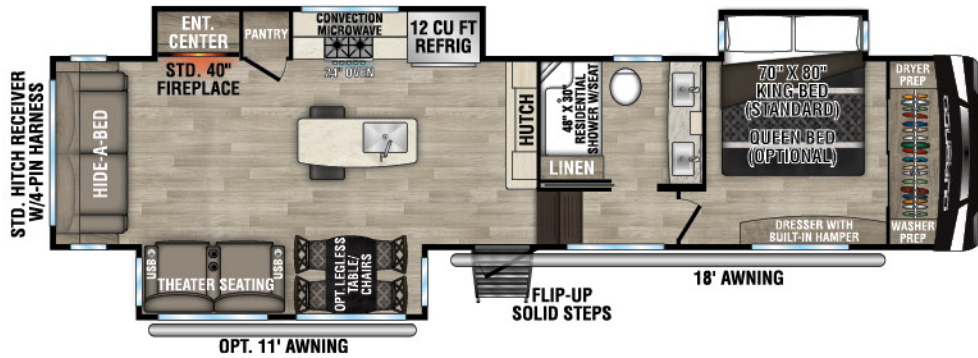

RECREATIONAL
VEHICLES

DURANGO

FULL PROFILE LUXURY FIFTH WHEELS

D301RLT UYW - 10,200 | Exterior Length - 34' 3" | Sleeps - 4

D311BHD UYW - 10,290 | Exterior Length - 36' 11" | Sleeps - 9

D321RKT UYW - 10,310 | Exterior Length - 34' 10" | Sleeps - 4

D326RLT UYW - 10,520 | Exterior Length - 37' 7" | Sleeps - 6

2023 DURANGO

D333RLT UVW - 10,800 | Exterior Length - 37'10" | Sleeps - 4

D348BHF UVW - 12,660 | Exterior Length - 42'2" | Sleeps - 9

NEW
D349DBF UVW - 12,210 | Exterior Length - 42'4" | Sleeps - 4