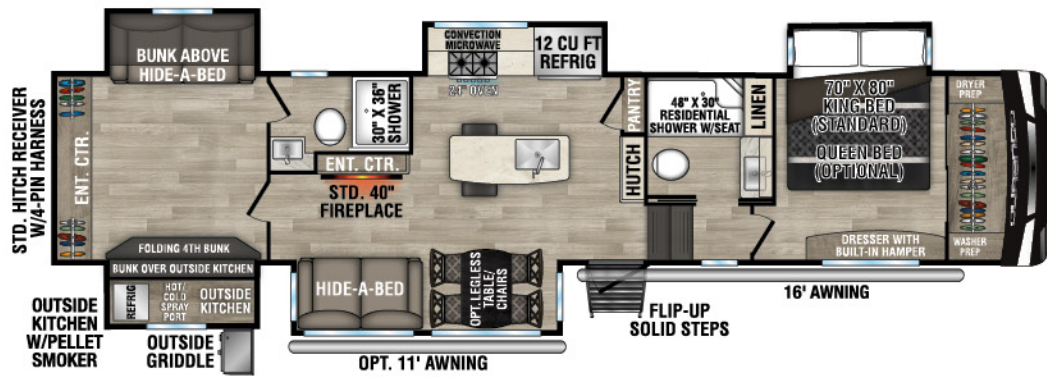

RECREATIONAL
VEHICLES

DURANGO

FULL PROFILE LUXURY FIFTH WHEELS

D301RLT UYW - 10,200 | Exterior Length - 34' 3" | Sleeps - 4

D311BHD UYW - 10,290 | Exterior Length - 36' 11" | Sleeps - 9

D321RKT UYW - 10,310 | Exterior Length - 34' 10" | Sleeps - 4

D326RLT UYW - 10,520 | Exterior Length - 37' 7" | Sleeps - 6

2023 DURANGO

D333RLT UVW - 10,800 | Exterior Length - 37'10" | Sleeps - 4

D348BHF UVW - 12,660 | Exterior Length - 42'2" | Sleeps - 9

NEW
D349DBF UVW - 12,210 | Exterior Length - 42'4" | Sleeps - 4