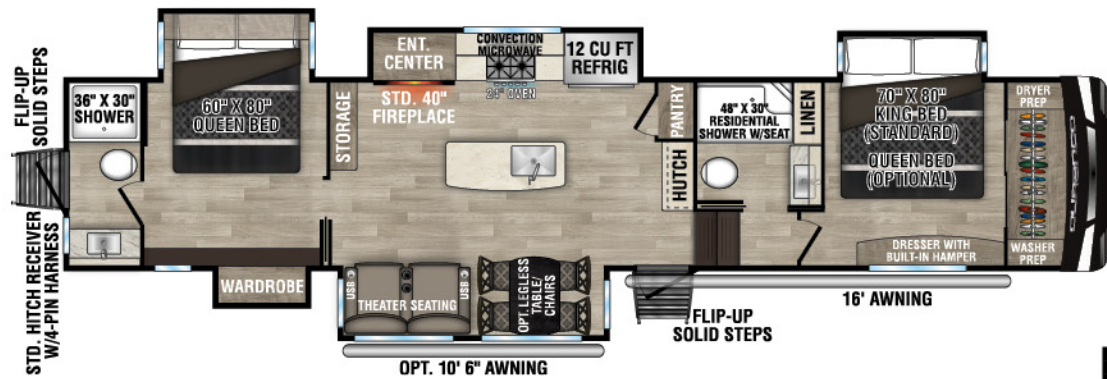

D326RLT UYW - 10,520 | Exterior Length - 37' 7" | Sleeps - 6

2023 DURANGO

D333RLT UVW - 10,800 | Exterior Length - 37'10" | Sleeps - 4

D348BHF UVW - 12,660 | Exterior Length - 42'2" | Sleeps - 9

NEW
D349DBF UVW - 12,210 | Exterior Length - 42'4" | Sleeps - 4