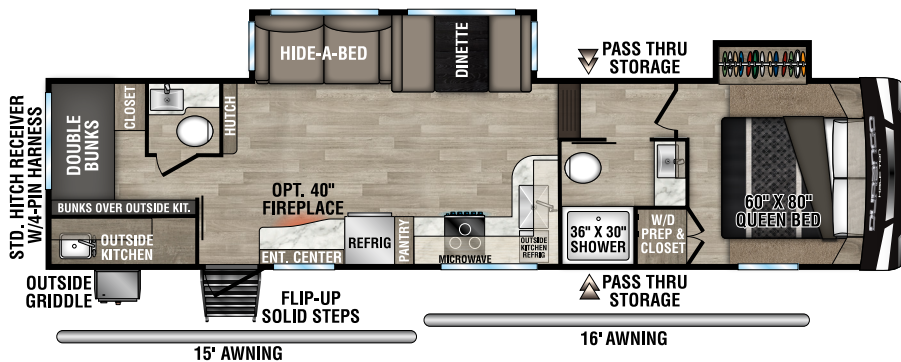

RECREATIONAL
VEHICLES

DURANGO

HALF TON

LIGHTWEIGHT LUXURY FIFTH WHEELS

D230RKD UVW - 7,260 | Exterior Length - 26' 9" | Sleeps - 6

D250RED UVW - 7,640 | Exterior Length - 29' 1" | Sleeps - 6

D256RKT UVW - 8,940 | Exterior Length - 33' 9" | Sleeps - 6

D274BHD UVW - 9,150 | Exterior Length - 36' | Sleeps - 9

2023 DURANGO HALF-TON

D283RLT UVW - 8,820 | Exterior Length - 32' 11" | Sleeps - 6

D286BHD UVW - 8,500 | Exterior Length - 33' 7" | Sleeps - 10

D290RLT UVW - 9,040 | Exterior Length - 34' 5" | Sleeps - 6

D291BHT UVW - 9,660 | Exterior Length - 37' 5" | Sleeps - 9

Durango Half-Ton

985 N 900 W SHIPSEWANA, IN 46565

E: KZ@KZ-RV.COM

WWW.KZ-RV.COM

Due to continual research and advances, manufacturer reserves the right to change specifications, design, price and equipment without notice, and assumes no responsibility for any error in this literature. Some items shown are not included as standard or optional equipment. ©2022KZ | 10/11/22 | 5M