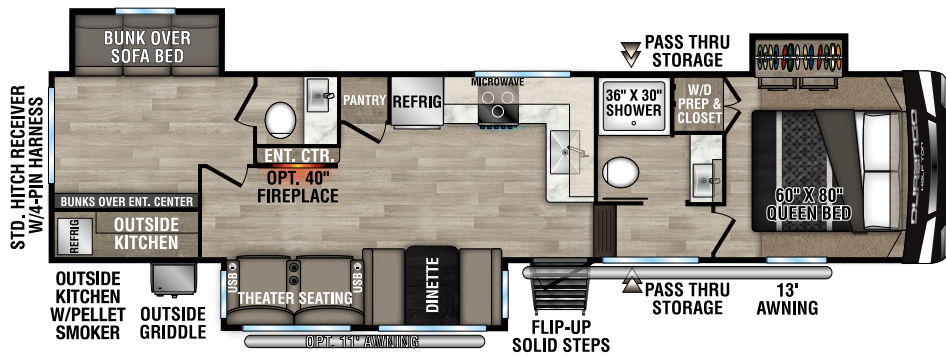

D274BHD UVW - 9,150 | Exterior Length - 36' | Sleeps - 9

2023 DURANGO HALF-TON

D283RLT UVW - 8,820 | Exterior Length - 32' 11" | Sleeps - 6

D286BHD UVW - 8,500 | Exterior Length - 33' 7" | Sleeps - 10

D290RLT UVW - 9,040 | Exterior Length - 34' 5" | Sleeps - 6

D291BHT UVW - 9,660 | Exterior Length - 37' 5" | Sleeps - 9

Durango Half-Ton

985 N 900 W SHIPSEWANA, IN 46565

E: KZ@KZ-RV.COM

WWW.KZ-RV.COM

Due to continual research and advances, manufacturer reserves the right to change specifications, design, price and equipment without notice, and assumes no responsibility for any error in this literature. Some items shown are not included as standard or optional equipment. ©2022KZ | 10/11/22 | 5M