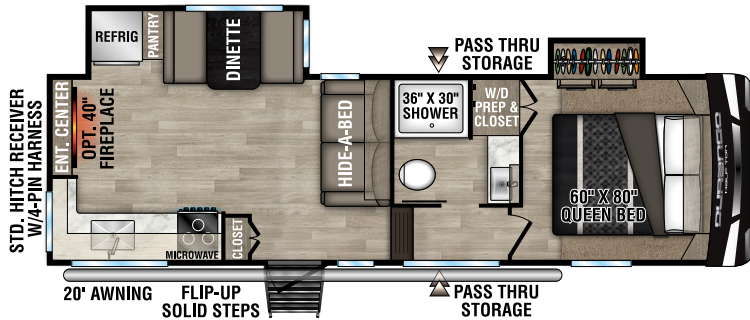

RECREATIONAL
VEHICLES

DURANGO

HALF TON

LIGHTWEIGHT LUXURY FIFTH WHEELS

D230RKD UVW - 7,260 | Exterior Length - 26' 9" | Sleeps - 6

D250RED UVW - 7,640 | Exterior Length - 29' 1" | Sleeps - 6

D256RKT UVW - 8,940 | Exterior Length - 33' 9" | Sleeps - 6

D274BHD UVW - 9,150 | Exterior Length - 36' | Sleeps - 9

2023 DURANGO HALF-TON

D283RLT UVW - 8,820 | Exterior Length - 32' 11" | Sleeps - 6

D286BHD UVW - 8,500 | Exterior Length - 33' 7" | Sleeps - 10

D290RLT UVW - 9,040 | Exterior Length - 34' 5" | Sleeps - 6

D291BHT UVW - 9,660 | Exterior Length - 37' 5" | Sleeps - 9

Durango Half-Ton

985 N 900 W SHIPSEWANA, IN 46565

E: KZ@KZ-RV.COM

WWW.KZ-RV.COM

Due to continual research and advances, manufacturer reserves the right to change specifications, design, price and equipment without notice, and assumes no responsibility for any error in this literature. Some items shown are not included as standard or optional equipment. ©2022KZ | 10/11/22 | 5M