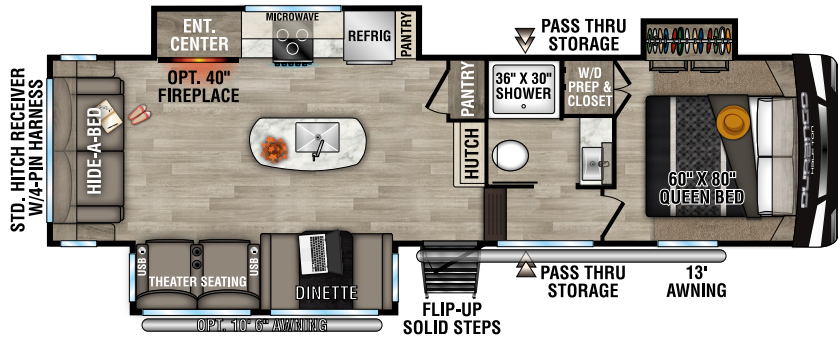

RECREATIONAL
VEHICLES

DURANGO

HALF TON

LIGHTWEIGHT LUXURY FIFTH WHEELS

D230RKD UVW - 7,260 | Exterior Length - 26' 9" | Sleeps - 6

D250RED UVW - 7,640 | Exterior Length - 29' 1" | Sleeps - 6

D256RKT UVW - 8,940 | Exterior Length - 33' 9" | Sleeps - 6

D274BHD UVW - 9,150 | Exterior Length - 36' | Sleeps - 9

2023 DURANGO HALF-TON

D283RLT UVW - 8,820 | Exterior Length - 32' 11" | Sleeps - 6

D286BHD UVW - 8,500 | Exterior Length - 33' 7" | Sleeps - 10

D290RLT UVW - 9,040 | Exterior Length - 34' 5" | Sleeps - 6

D291BHT UVW - 9,660 | Exterior Length - 37' 5" | Sleeps - 9

Durango Half-Ton

985 N 900 W SHIPSEWANA, IN 46565

E: KZ@KZ-RV.COM

WWW.KZ-RV.COM

Due to continual research and advances, manufacturer reserves the right to change specifications, design, price and equipment without notice, and assumes no responsibility for any error in this literature. Some items shown are not included as standard or optional equipment. ©2022KZ | 10/11/22 | 5M