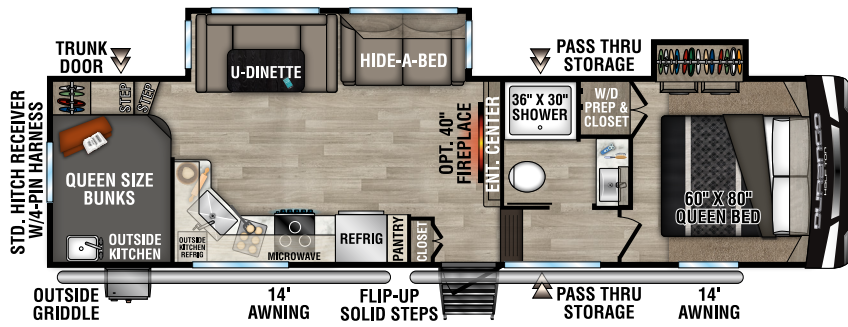

RECREATIONAL
VEHICLES

DURANGO

HALF TON

LIGHTWEIGHT LUXURY FIFTH WHEELS

D230RKD UVW - 7,260 | Exterior Length - 26' 9" | Sleeps - 6

D250RED UVW - 7,640 | Exterior Length - 29' 1" | Sleeps - 6

D256RKT UVW - 8,940 | Exterior Length - 33' 9" | Sleeps - 6

D274BHD UVW - 9,150 | Exterior Length - 36' | Sleeps - 9

2023 DURANGO HALF-TON

D283RLT UVW - 8,820 | Exterior Length - 32' 11" | Sleeps - 6

D286BHD UVW - 8,500 | Exterior Length - 33' 7" | Sleeps - 10

D290RLT UVW - 9,040 | Exterior Length - 34' 5" | Sleeps - 6

D291BHT UVW - 9,660 | Exterior Length - 37' 5" | Sleeps - 9

Durango Half-Ton

985 N 900 W SHIPSEWANA, IN 46565

E: KZ@KZ-RV.COM

WWW.KZ-RV.COM

Due to continual research and advances, manufacturer reserves the right to change specifications, design, price and equipment without notice, and assumes no responsibility for any error in this literature. Some items shown are not included as standard or optional equipment. ©2022KZ | 10/11/22 | 5M