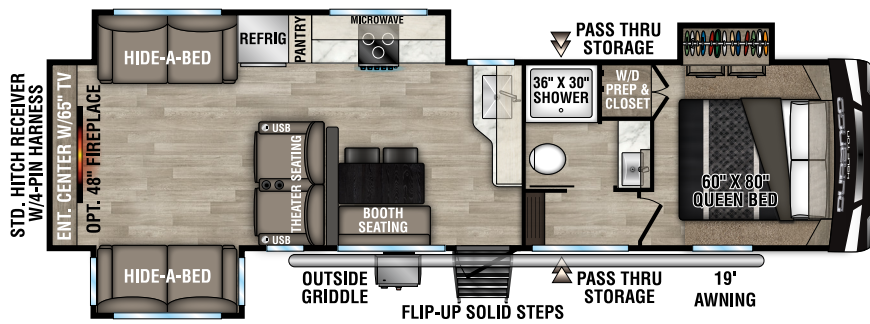

D274BHD UVW - 9,150 | Exterior Length - 36' | Sleeps - 9

2023 DURANGO HALF-TON

D283RLT UVW - 8,820 | Exterior Length - 32' 11" | Sleeps - 6

D286BHD UVW - 8,500 | Exterior Length - 33' 7" | Sleeps - 10

D290RLT UVW - 9,040 | Exterior Length - 34' 5" | Sleeps - 6

D291BHT UVW - 9,660 | Exterior Length - 37' 5" | Sleeps - 9

Durango Half-Ton

985 N 900 W SHIPSEWANA, IN 46565

E: KZ@KZ-RV.COM

WWW.KZ-RV.COM

Due to continual research and advances, manufacturer reserves the right to change specifications, design, price and equipment without notice, and assumes no responsibility for any error in this literature. Some items shown are not included as standard or optional equipment. ©2022KZ | 10/11/22 | 5M