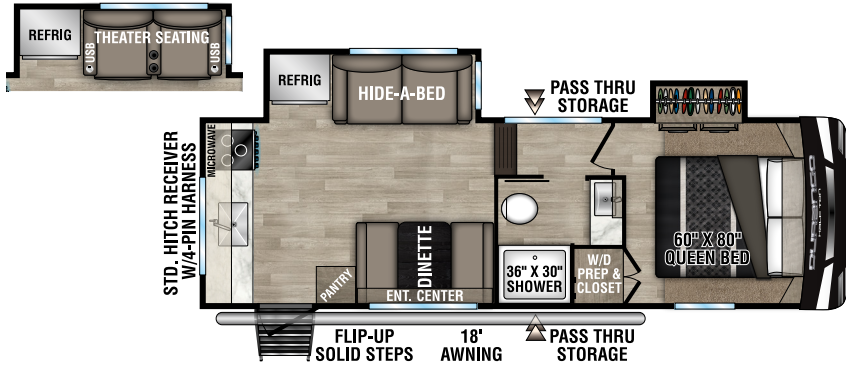

RECREATIONAL
VEHICLES

DURANGO

HALF TON

LIGHTWEIGHT LUXURY FIFTH WHEELS

D230RKD UVW - 7,260 | Exterior Length - 26' 9" | Sleeps - 6

D250RED UVW - 7,640 | Exterior Length - 29' 1" | Sleeps - 6

D256RKT UVW - 8,940 | Exterior Length - 33' 9" | Sleeps - 6

D274BHD UVW - 9,150 | Exterior Length - 36' | Sleeps - 9

2023 DURANGO HALF-TON

D283RLT UVW - 8,820 | Exterior Length - 32' 11" | Sleeps - 6

D286BHD UVW - 8,500 | Exterior Length - 33' 7" | Sleeps - 10

D290RLT UVW - 9,040 | Exterior Length - 34' 5" | Sleeps - 6

D291BHT UVW - 9,660 | Exterior Length - 37' 5" | Sleeps - 9

Durango Half-Ton

985 N 900 W SHIPSEWANA, IN 46565

E: KZ@KZ-RV.COM

WWW.KZ-RV.COM

Due to continual research and advances, manufacturer reserves the right to change specifications, design, price and equipment without notice, and assumes no responsibility for any error in this literature. Some items shown are not included as standard or optional equipment. ©2022KZ | 10/11/22 | 5M