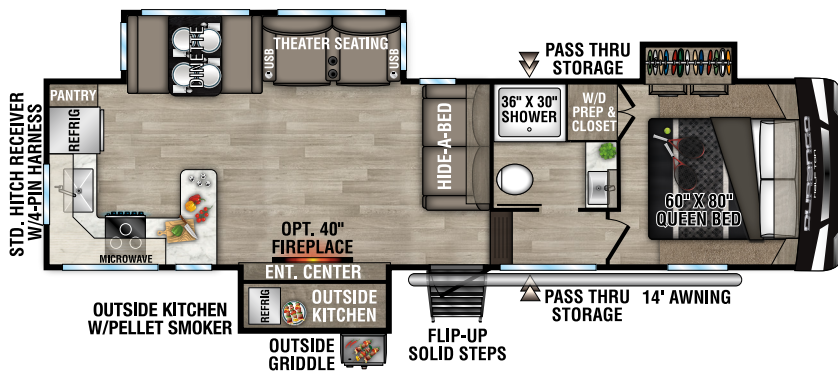

RECREATIONAL
VEHICLES

DURANGO

HALF TON

LIGHTWEIGHT LUXURY FIFTH WHEELS

D230RKD UVW - 7,260 | Exterior Length - 26' 9" | Sleeps - 6

D250RED UVW - 7,640 | Exterior Length - 29' 1" | Sleeps - 6

D256RKT UVW - 8,940 | Exterior Length - 33' 9" | Sleeps - 6

D274BHD UVW - 9,150 | Exterior Length - 36' | Sleeps - 9

2023 DURANGO HALF-TON

D283RLT UVW - 8,820 | Exterior Length - 32' 11" | Sleeps - 6

D286BHD UVW - 8,500 | Exterior Length - 33' 7" | Sleeps - 10

D290RLT UVW - 9,040 | Exterior Length - 34' 5" | Sleeps - 6

D291BHT UVW - 9,660 | Exterior Length - 37' 5" | Sleeps - 9

Durango Half-Ton

985 N 900 W SHIPSEWANA, IN 46565

E: KZ@KZ-RV.COM

WWW.KZ-RV.COM

Due to continual research and advances, manufacturer reserves the right to change specifications, design, price and equipment without notice, and assumes no responsibility for any error in this literature. Some items shown are not included as standard or optional equipment. ©2022KZ | 10/11/22 | 5M