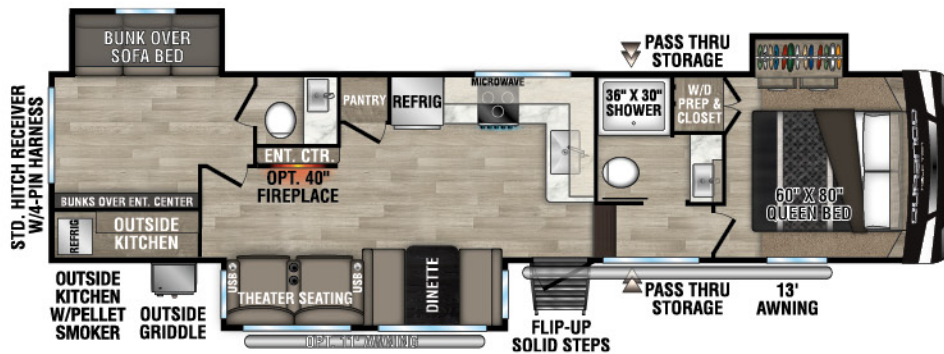

D274BHD UUV - 9,150 | Exterior Length - 36' | Sleeps - 9

2023 DURANGO HALF-TON

D283RLT UUV - 8,820 | Exterior Length - 32'11" | Sleeps - 6

D286BHD UUV - 8,500 | Exterior Length - 33'7" | Sleeps - 10

D290RLT UUV - 9,040 | Exterior Length - 34'5" | Sleeps - 6

D291BHT UUV - 9,660 | Exterior Length - 37'5" | Sleeps - 9

Durango Half-Ton

985 N 900 W SHIPSEWANA, IN 46565

E: KZ@KZ-RV.COM

WWW.KZ-RV.COM

Due to continual research and advances, manufacturer reserves the right to change specifications, design, price and equipment without notice, and assumes no responsibility for any error in this literature. Some items shown are not included as standard or optional equipment.
©2022KZ | 10/11/22 | 5M