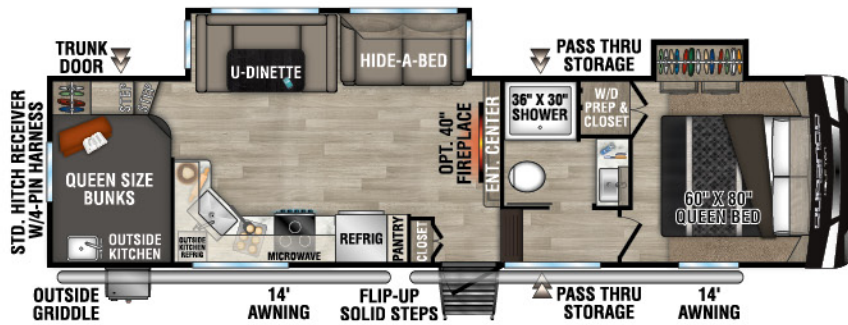

RECREATIONAL
VEHICLES

DURANGO

HALF TON

LIGHTWEIGHT LUXURY FIFTH WHEELS

D230RKD UUV - 7,260 | Exterior Length - 26' 9" | Sleeps - 6

D250RED UUV - 7,640 | Exterior Length - 29' 1" | Sleeps - 6

D256RKT UUV - 8,940 | Exterior Length - 33' 9" | Sleeps - 6

D274BHD UUV - 9,150 | Exterior Length - 36' | Sleeps - 9

2023 DURANGO HALF-TON

D283RLT UUV - 8,820 | Exterior Length - 32'11" | Sleeps - 6

D286BHD UUV - 8,500 | Exterior Length - 33'7" | Sleeps - 10

D290RLT UUV - 9,040 | Exterior Length - 34'5" | Sleeps - 6

D291BHT UUV - 9,660 | Exterior Length - 37'5" | Sleeps - 9

Durango Half-Ton

985 N 900 W SHIPSEWANA, IN 46565

E: KZ@KZ-RV.COM

WWW.KZ-RV.COM

Due to continual research and advances, manufacturer reserves the right to change specifications, design, price and equipment without notice, and assumes no responsibility for any error in this literature. Some items shown are not included as standard or optional equipment.
©2022KZ | 10/11/22 | 5M