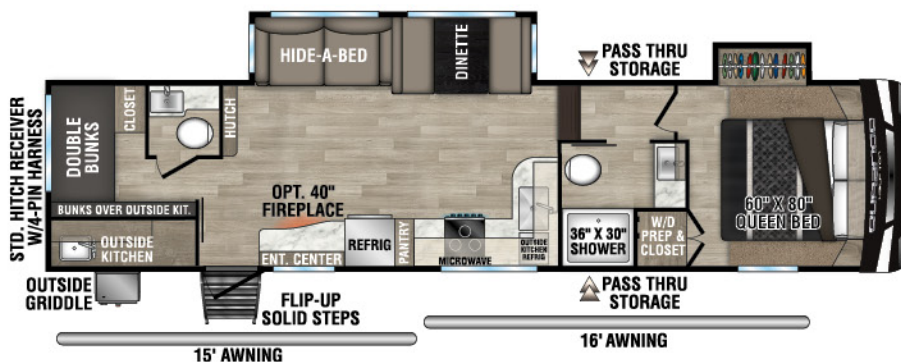

RECREATIONAL
VEHICLES

DURANGO

HALF TON

LIGHTWEIGHT LUXURY FIFTH WHEELS

D230RKD UUV - 7,260 | Exterior Length - 26' 9" | Sleeps - 6

D250RED UUV - 7,640 | Exterior Length - 29' 1" | Sleeps - 6

D256RKT UUV - 8,940 | Exterior Length - 33' 9" | Sleeps - 6

D274BHD UUV - 9,150 | Exterior Length - 36' | Sleeps - 9

2023 DURANGO HALF-TON

D283RLT UUV - 8,820 | Exterior Length - 32'11" | Sleeps - 6

D286BHD UUV - 8,500 | Exterior Length - 33'7" | Sleeps - 10

D290RLT UUV - 9,040 | Exterior Length - 34'5" | Sleeps - 6

D291BHT UUV - 9,660 | Exterior Length - 37'5" | Sleeps - 9

Durango Half-Ton

985 N 900 W SHIPSEWANA, IN 46565

E: KZ@KZ-RV.COM

WWW.KZ-RV.COM

Due to continual research and advances, manufacturer reserves the right to change specifications, design, price and equipment without notice, and assumes no responsibility for any error in this literature. Some items shown are not included as standard or optional equipment.
©2022KZ | 10/11/22 | 5M