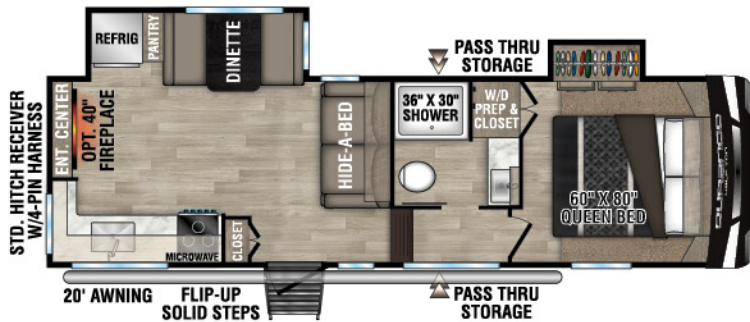

RECREATIONAL
VEHICLES

DURANGO

HALF TON

LIGHTWEIGHT LUXURY FIFTH WHEELS

D230RKD UUV - 7,260 | Exterior Length - 26' 9" | Sleeps - 6

D250RED UUV - 7,640 | Exterior Length - 29' 1" | Sleeps - 6

D256RKT UUV - 8,940 | Exterior Length - 33' 9" | Sleeps - 6

D274BHD UUV - 9,150 | Exterior Length - 36' | Sleeps - 9

2023 DURANGO HALF-TON

D283RLT UUV - 8,820 | Exterior Length - 32'11" | Sleeps - 6

D286BHD UUV - 8,500 | Exterior Length - 33'7" | Sleeps - 10

D290RLT UUV - 9,040 | Exterior Length - 34'5" | Sleeps - 6

D291BHT UUV - 9,660 | Exterior Length - 37'5" | Sleeps - 9

Durango Half-Ton

985 N 900 W SHIPSEWANA, IN 46565

E: KZ@KZ-RV.COM

WWW.KZ-RV.COM

Due to continual research and advances, manufacturer reserves the right to change specifications, design, price and equipment without notice, and assumes no responsibility for any error in this literature. Some items shown are not included as standard or optional equipment.
©2022KZ | 10/11/22 | 5M