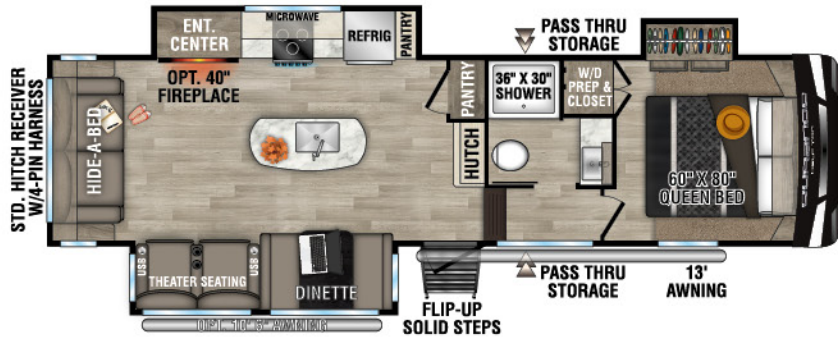

RECREATIONAL
VEHICLES

DURANGO

HALF TON

LIGHTWEIGHT LUXURY FIFTH WHEELS

D230RKD UUV - 7,260 | Exterior Length - 26' 9" | Sleeps - 6

D250RED UUV - 7,640 | Exterior Length - 29' 1" | Sleeps - 6

D256RKT UUV - 8,940 | Exterior Length - 33' 9" | Sleeps - 6

D274BHD UUV - 9,150 | Exterior Length - 36' | Sleeps - 9

2023 DURANGO HALF-TON

D283RLT UUV - 8,820 | Exterior Length - 32'11" | Sleeps - 6

D286BHD UUV - 8,500 | Exterior Length - 33'7" | Sleeps - 10

D290RLT UUV - 9,040 | Exterior Length - 34'5" | Sleeps - 6

D291BHT UUV - 9,660 | Exterior Length - 37'5" | Sleeps - 9

Durango Half-Ton

985 N 900 W SHIPSEWANA, IN 46565

E: KZ@KZ-RV.COM

WWW.KZ-RV.COM

Due to continual research and advances, manufacturer reserves the right to change specifications, design, price and equipment without notice, and assumes no responsibility for any error in this literature. Some items shown are not included as standard or optional equipment.
©2022KZ | 10/11/22 | 5M