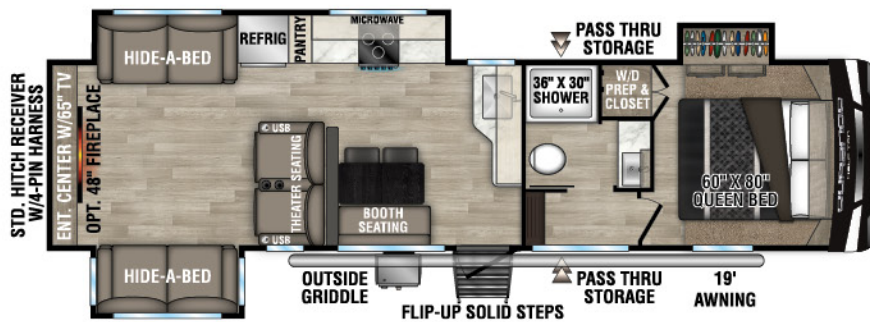

D274BHD UUV - 9,150 | Exterior Length - 36' | Sleeps - 9

2023 DURANGO HALF-TON

D283RLT UUV - 8,820 | Exterior Length - 32'11" | Sleeps - 6

D286BHD UUV - 8,500 | Exterior Length - 33'7" | Sleeps - 10

D290RLT UUV - 9,040 | Exterior Length - 34'5" | Sleeps - 6

D291BHT UUV - 9,660 | Exterior Length - 37'5" | Sleeps - 9

Durango Half-Ton

985 N 900 W SHIPSEWANA, IN 46565

E: KZ@KZ-RV.COM

WWW.KZ-RV.COM

Due to continual research and advances, manufacturer reserves the right to change specifications, design, price and equipment without notice, and assumes no responsibility for any error in this literature. Some items shown are not included as standard or optional equipment.
©2022KZ | 10/11/22 | 5M