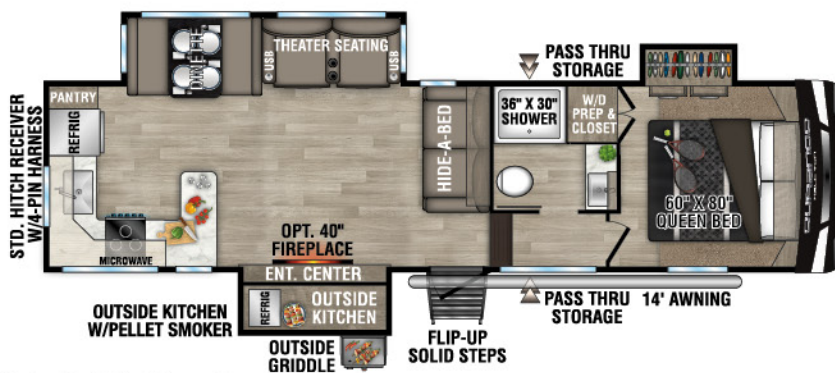

RECREATIONAL
VEHICLES

DURANGO

HALF TON

LIGHTWEIGHT LUXURY FIFTH WHEELS

D230RKD UUV - 7,260 | Exterior Length - 26' 9" | Sleeps - 6

D250RED UUV - 7,640 | Exterior Length - 29' 1" | Sleeps - 6

D256RKT UUV - 8,940 | Exterior Length - 33' 9" | Sleeps - 6

D274BHD UUV - 9,150 | Exterior Length - 36' | Sleeps - 9

2023 DURANGO HALF-TON

D283RLT UUV - 8,820 | Exterior Length - 32'11" | Sleeps - 6

D286BHD UUV - 8,500 | Exterior Length - 33'7" | Sleeps - 10

D290RLT UUV - 9,040 | Exterior Length - 34'5" | Sleeps - 6

D291BHT UUV - 9,660 | Exterior Length - 37'5" | Sleeps - 9

Durango Half-Ton

985 N 900 W SHIPSEWANA, IN 46565

E: KZ@KZ-RV.COM

WWW.KZ-RV.COM

Due to continual research and advances, manufacturer reserves the right to change specifications, design, price and equipment without notice, and assumes no responsibility for any error in this literature. Some items shown are not included as standard or optional equipment.
©2022KZ | 10/11/22 | 5M