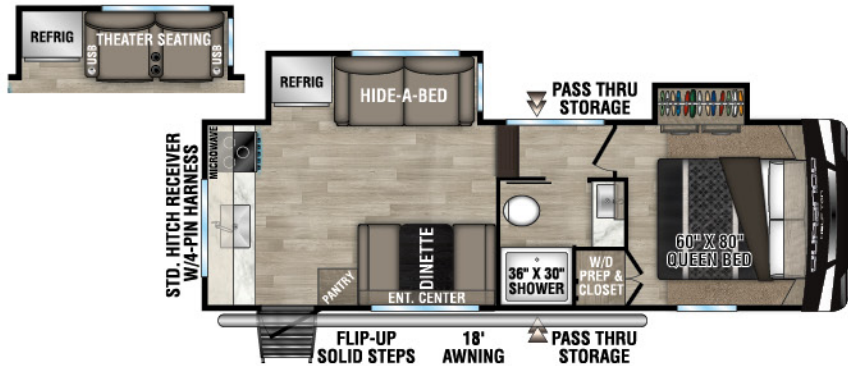

RECREATIONAL
VEHICLES

DURANGO

HALF TON

LIGHTWEIGHT LUXURY FIFTH WHEELS

D230RKD UUV - 7,260 | Exterior Length - 26' 9" | Sleeps - 6

D250RED UUV - 7,640 | Exterior Length - 29' 1" | Sleeps - 6

D256RKT UUV - 8,940 | Exterior Length - 33' 9" | Sleeps - 6

D274BHD UUV - 9,150 | Exterior Length - 36' | Sleeps - 9

2023 DURANGO HALF-TON

D283RLT UUV - 8,820 | Exterior Length - 32'11" | Sleeps - 6

D286BHD UUV - 8,500 | Exterior Length - 33'7" | Sleeps - 10

D290RLT UUV - 9,040 | Exterior Length - 34'5" | Sleeps - 6

D291BHT UUV - 9,660 | Exterior Length - 37'5" | Sleeps - 9

Durango Half-Ton

985 N 900 W SHIPSEWANA, IN 46565

E: KZ@KZ-RV.COM

WWW.KZ-RV.COM

Due to continual research and advances, manufacturer reserves the right to change specifications, design, price and equipment without notice, and assumes no responsibility for any error in this literature. Some items shown are not included as standard or optional equipment.
©2022KZ | 10/11/22 | 5M