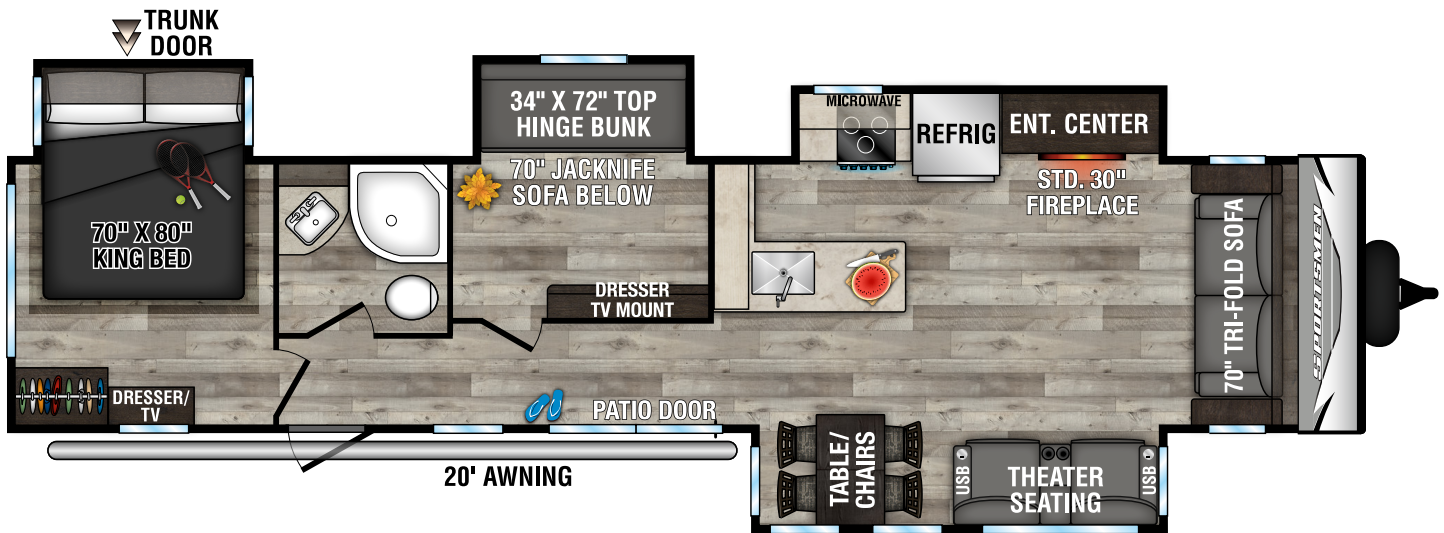

RECREATIONAL
VEHICLES

SPORTSMEN

DESTINATION TRAILERS

362BH UVV - 8,330 | Exterior Length - 40' 9" | Sleeps - 10

362DB UVV - 8,330 | Exterior Length - 40' 9" | Sleeps - 6

2023 SPORTSMEN DESTINATION TRAILERS

363FL UUV - 8,860 | Exterior Length - 40'9" | Sleeps - 4

364BH UUV - 9,400 | Exterior Length - 41'2" | Sleeps - 6

Sportsmen Destination

KZ RECREATIONAL VEHICLES

985 N 900 W SHIPSEWANA, IN 46565

E: KZ@KZ-RV.COM