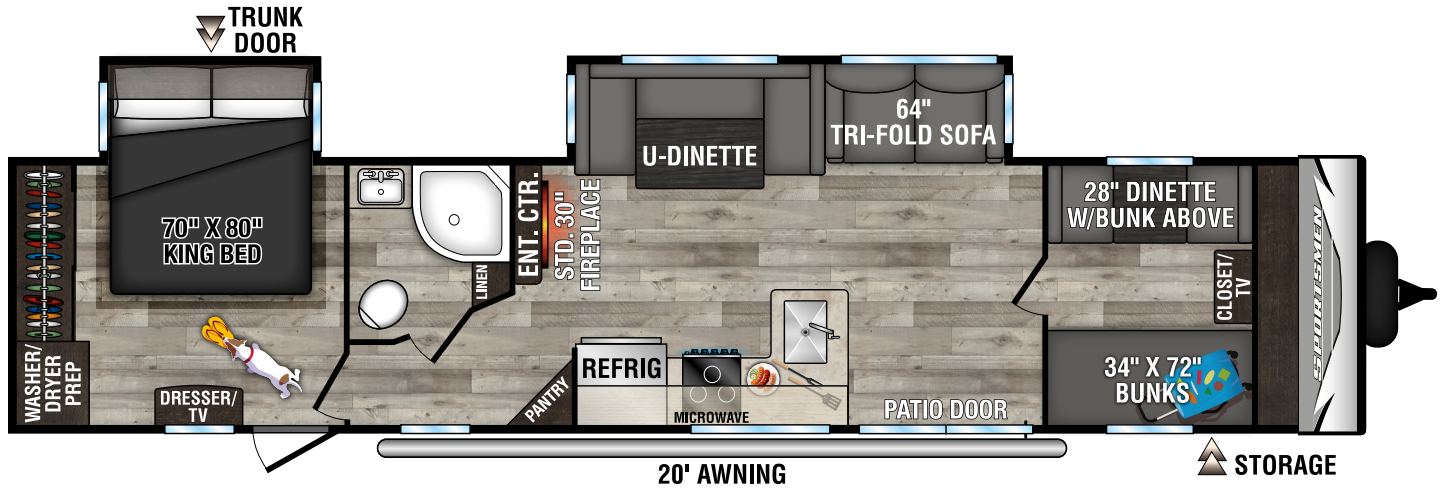

RECREATIONAL
VEHICLES

SPORTSMEN

DESTINATION TRAILERS

362BH UVV - 8,330 | Exterior Length - 40' 9" | Sleeps - 10

362DB UVV - 8,330 | Exterior Length - 40' 9" | Sleeps - 6

2023 SPORTSMEN DESTINATION TRAILERS

363FL UUV - 8,860 | Exterior Length - 40'9" | Sleeps - 4

364BH UUV - 9,400 | Exterior Length - 41'2" | Sleeps - 6

Sportsmen Destination

KZ RECREATIONAL VEHICLES

985 N 900 W SHIPSEWANA, IN 46565

E: KZ@KZ-RV.COM