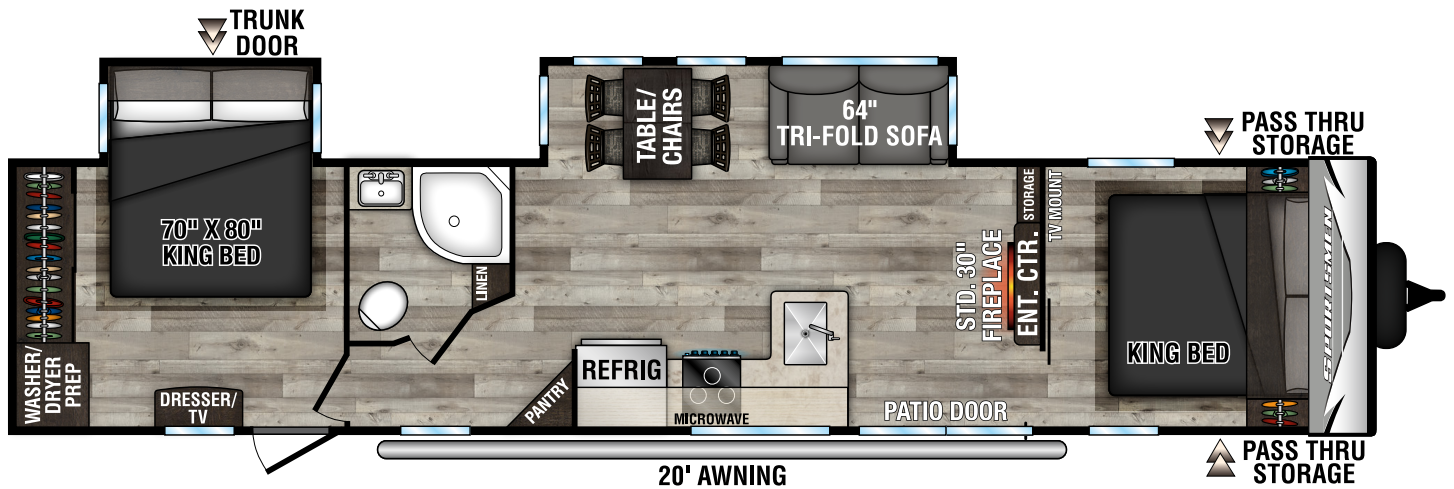

RECREATIONAL
VEHICLES

SPORTSMEN

DESTINATION TRAILERS

362BH UVV - 8,330 | Exterior Length - 40' 9" | Sleeps - 10

362DB UVV - 8,330 | Exterior Length - 40' 9" | Sleeps - 6

2023 SPORTSMEN DESTINATION TRAILERS

363FL UUV - 8,860 | Exterior Length - 40'9" | Sleeps - 4

364BH UUV - 9,400 | Exterior Length - 41'2" | Sleeps - 6

Sportsmen Destination

KZ RECREATIONAL VEHICLES

985 N 900 W SHIPSEWANA, IN 46565

E: KZ@KZ-RV.COM