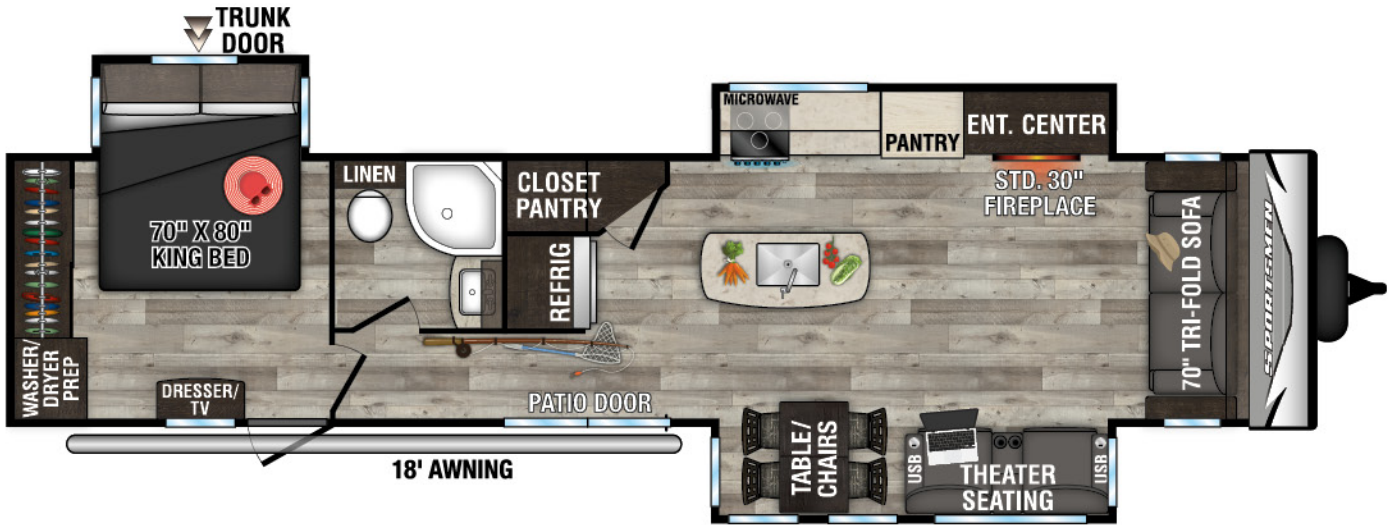

RECREATIONAL
VEHICLES

SPORTSMEN

DESTINATION TRAILERS

362BH UWW - 8,330 | Exterior Length - 40' 9" | Sleeps - 10

362DB UWW - 8,330 | Exterior Length - 40' 9" | Sleeps - 6

2023 SPORTSMEN DESTINATION TRAILERS