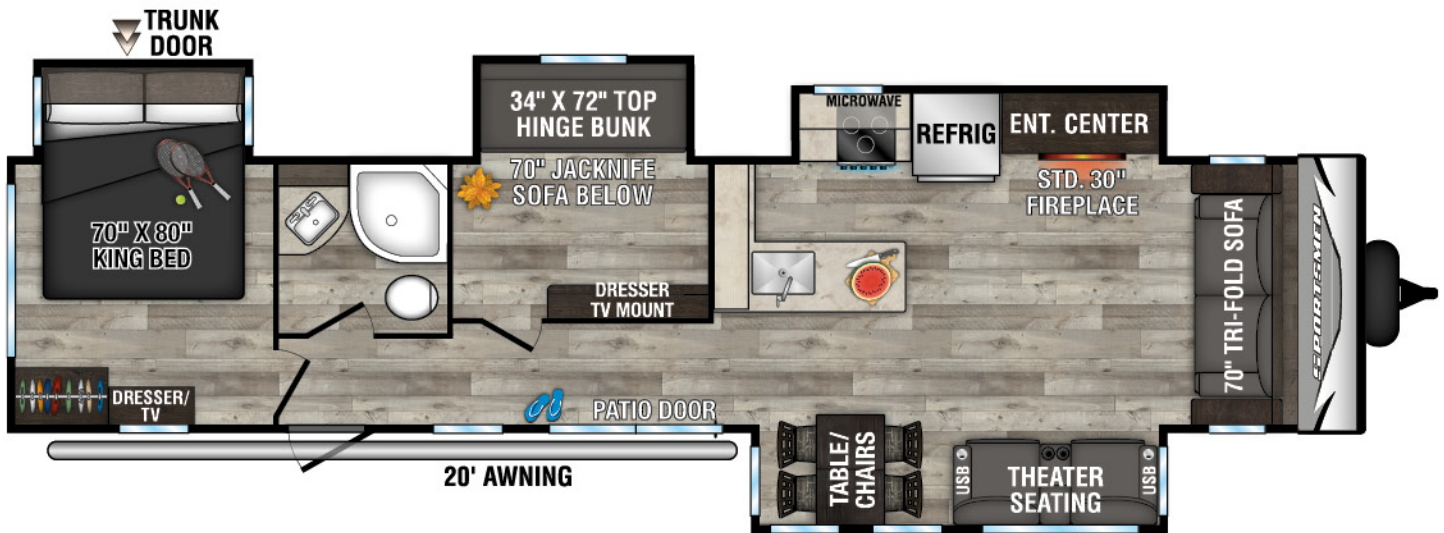

RECREATIONAL
VEHICLES

SPORTSMEN

DESTINATION TRAILERS

362BH UWW - 8,330 | Exterior Length - 40' 9" | Sleeps - 10

362DB UWW - 8,330 | Exterior Length - 40' 9" | Sleeps - 6

2023 SPORTSMEN DESTINATION TRAILERS