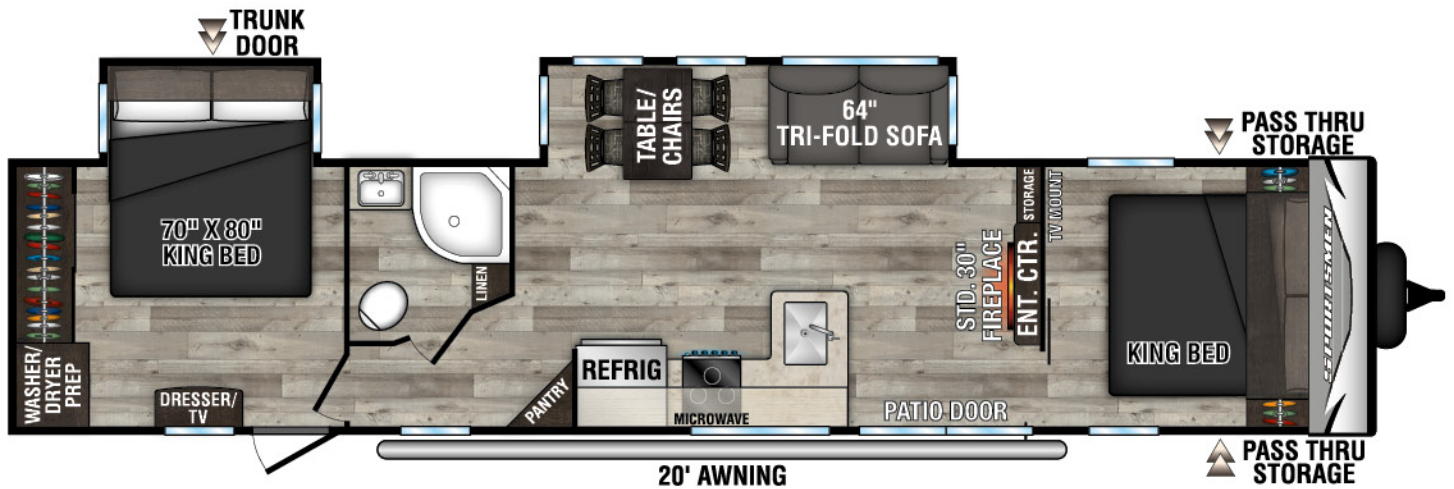

RECREATIONAL
VEHICLES

SPORTSMEN

DESTINATION TRAILERS

362BH UWW - 8,330 | Exterior Length - 40' 9" | Sleeps - 10

362DB UWW - 8,330 | Exterior Length - 40' 9" | Sleeps - 6

2023 SPORTSMEN DESTINATION TRAILERS