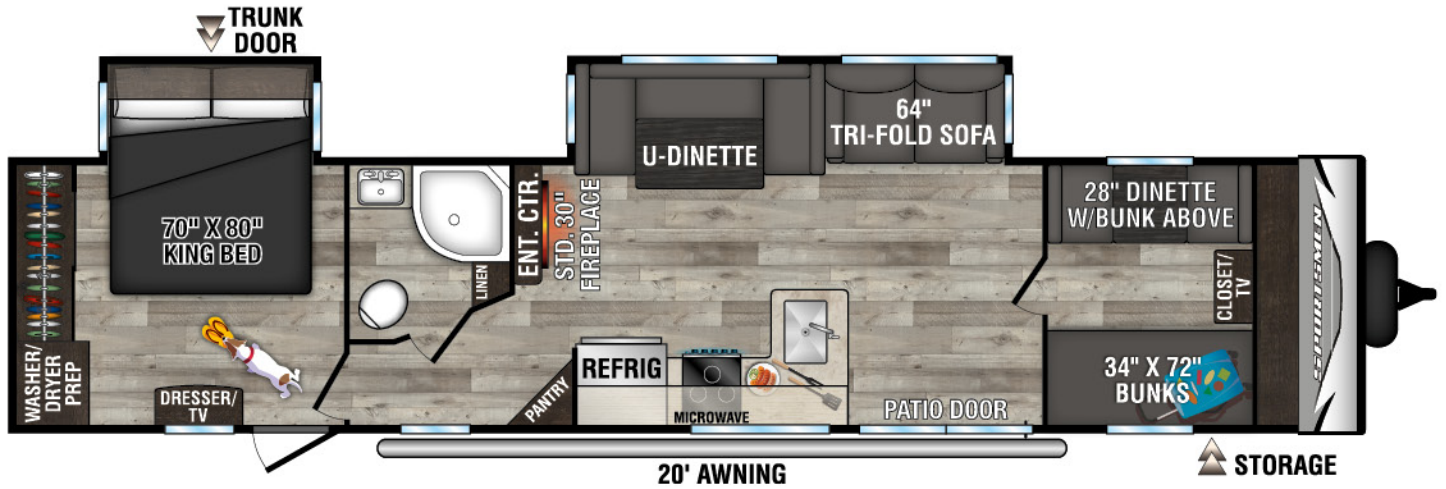

RECREATIONAL
VEHICLES

SPORTSMEN

DESTINATION TRAILERS

362BH UWW - 8,330 | Exterior Length - 40' 9" | Sleeps - 10

362DB UWW - 8,330 | Exterior Length - 40' 9" | Sleeps - 6

2023 SPORTSMEN DESTINATION TRAILERS