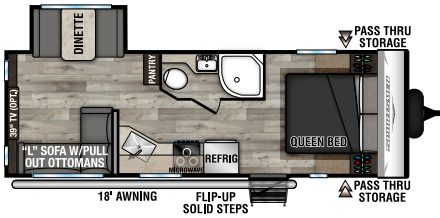

NEW

221RESE

UWV - 5,310 | Exterior Length - 27' 2" | Sleeps - 6