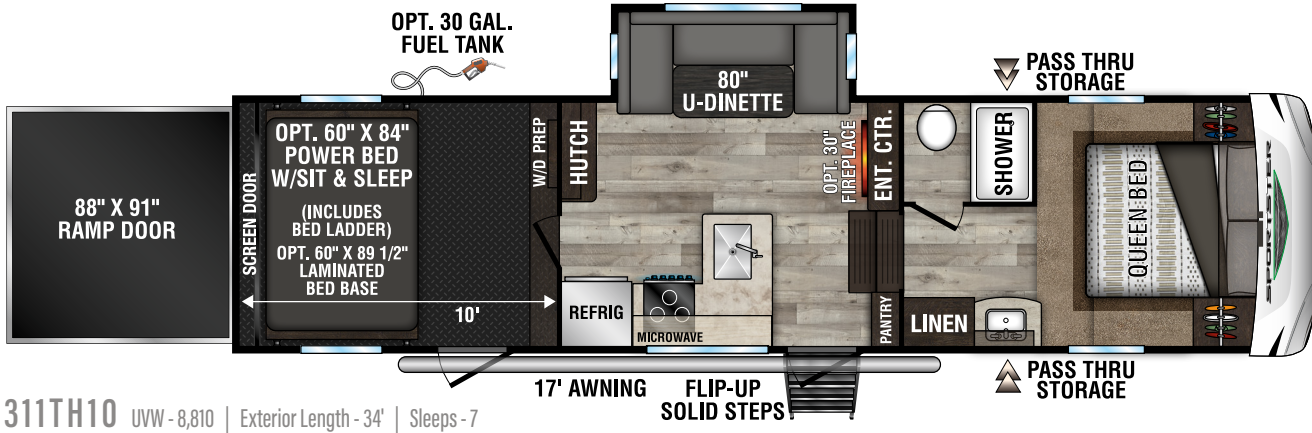

RECREATIONAL
VEHICLES

SPORTSTER

TRAVEL TRAILER AND FIFTH WHEEL TOY HAULERS

2023 SPORTSTER TRAVEL TRAILER TOY HAULERS

270THR UVW - 6,600 | Exterior Length - 30' 8" | Sleeps - 4

301THR UVW - 8,070 | Exterior Length - 35' 10" | Sleeps - 8

2023 SPORTSTER FIFTH WHEEL TOY HAULERS

280TH UVW - 8,100 | Exterior Length - 32' 6" | Sleeps - 7

2023 SPORTSTER FIFTH WHEEL TOY HAULERS

Sportster

KZ RECREATIONAL VEHICLES

985 N 900 W SHIPSEWANA, IN 46565

E: KZ@KZ-RV.COM