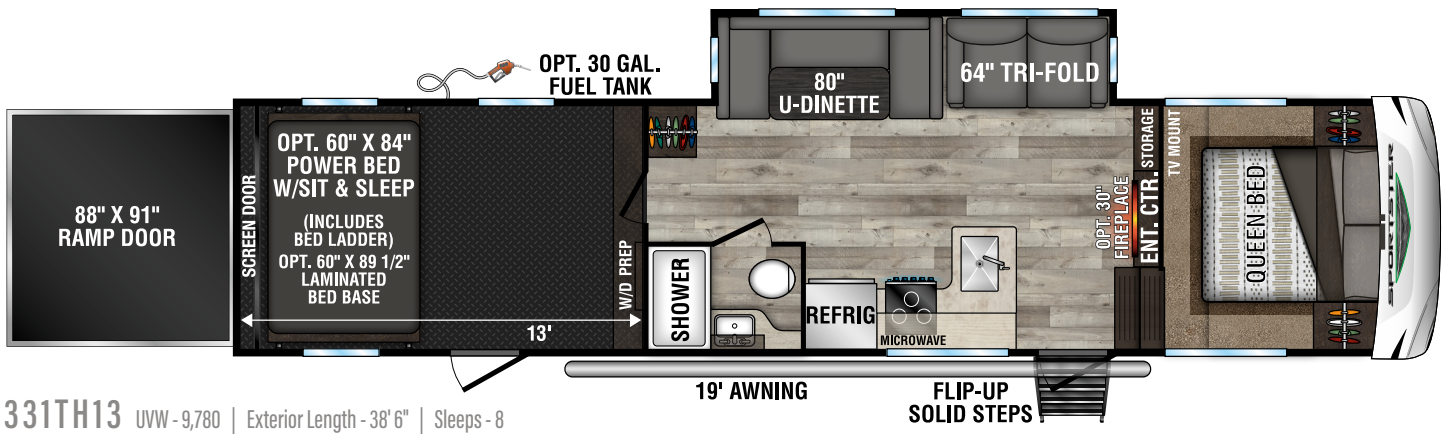

RECREATIONAL
VEHICLES

SPORTSTER

TRAVEL TRAILER AND FIFTH WHEEL TOY HAULERS

2023 SPORTSTER TRAVEL TRAILER TOY HAULERS

270THR UVW - 6,600 | Exterior Length - 30' 8" | Sleeps - 4

301THR UVW - 8,070 | Exterior Length - 35' 10" | Sleeps - 8

2023 SPORTSTER FIFTH WHEEL TOY HAULERS

280TH UVW - 8,100 | Exterior Length - 32' 6" | Sleeps - 7

2023 SPORTSTER FIFTH WHEEL TOY HAULERS

Sportster

KZ RECREATIONAL VEHICLES

985 N 900 W SHIPSEWANA, IN 46565

E: KZ@KZ-RV.COM