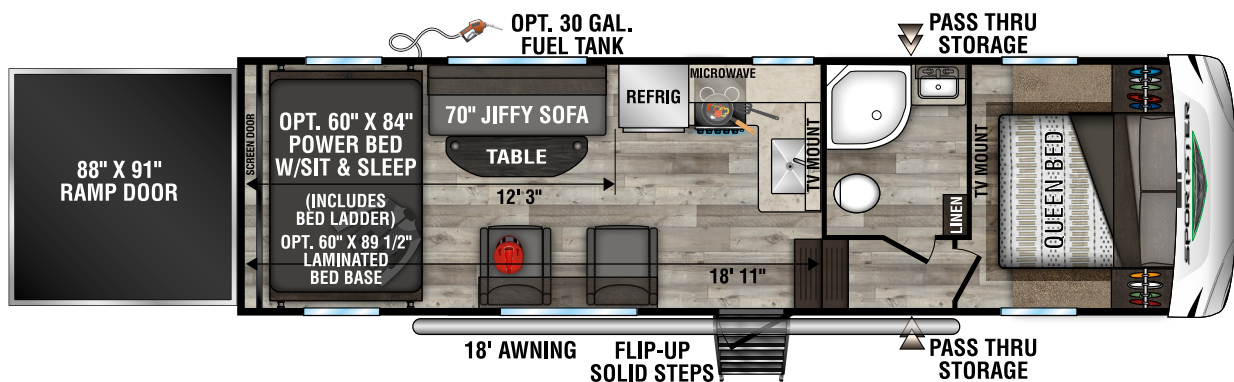

RECREATIONAL
VEHICLES

SPORTSTER

TRAVEL TRAILER AND FIFTH WHEEL TOY HAULERS

2023 SPORTSTER TRAVEL TRAILER TOY HAULERS

270THR UVW - 6,600 | Exterior Length - 30' 8" | Sleeps - 4

301THR UVW - 8,070 | Exterior Length - 35' 10" | Sleeps - 8

2023 SPORTSTER FIFTH WHEEL TOY HAULERS

280TH UVW - 8,100 | Exterior Length - 32' 6" | Sleeps - 7

2023 SPORTSTER FIFTH WHEEL TOY HAULERS

Sportster

KZ RECREATIONAL VEHICLES

985 N 900 W SHIPSEWANA, IN 46565

E: KZ@KZ-RV.COM