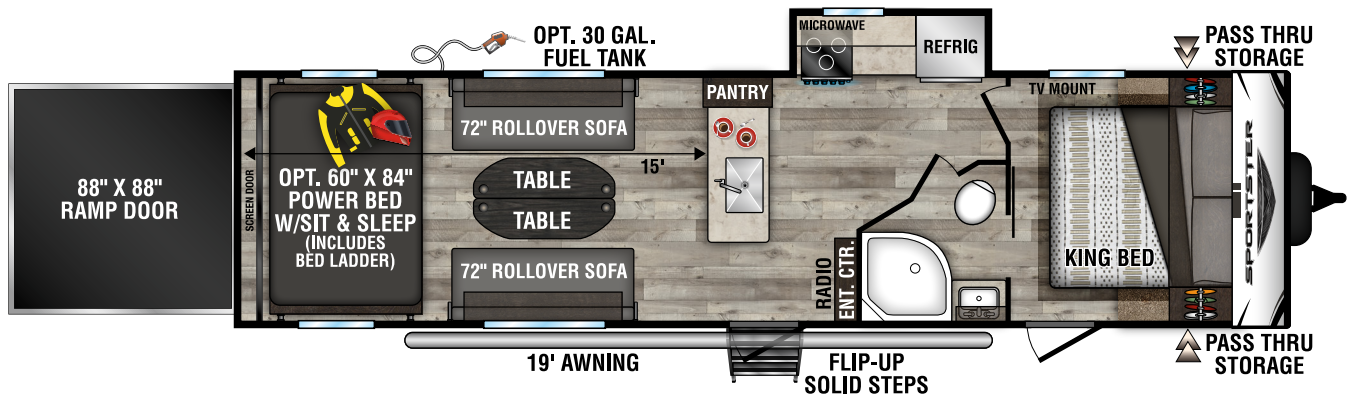

RECREATIONAL
VEHICLES

SPORTSTER

TRAVEL TRAILER AND FIFTH WHEEL TOY HAULERS

2023 SPORTSTER TRAVEL TRAILER TOY HAULERS

270THR UVW - 6,600 | Exterior Length - 30' 8" | Sleeps - 4

301THR UVW - 8,070 | Exterior Length - 35' 10" | Sleeps - 8

2023 SPORTSTER FIFTH WHEEL TOY HAULERS

280TH UVW - 8,100 | Exterior Length - 32' 6" | Sleeps - 7

2023 SPORTSTER FIFTH WHEEL TOY HAULERS

Sportster

KZ RECREATIONAL VEHICLES

985 N 900 W SHIPSEWANA, IN 46565

E: KZ@KZ-RV.COM