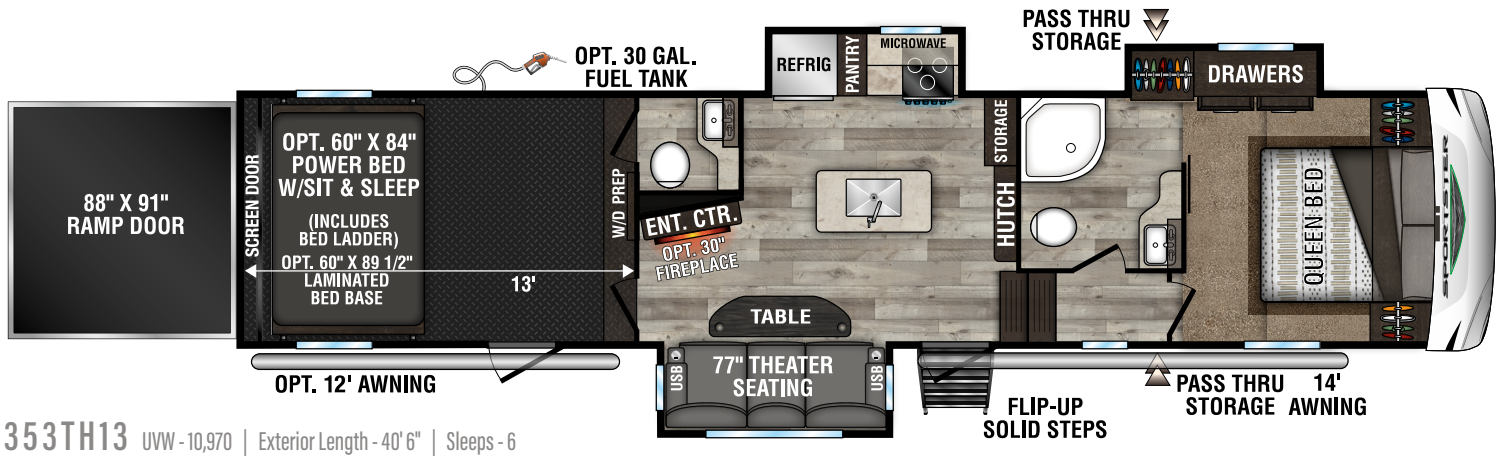

RECREATIONAL
VEHICLES

SPORTSTER

TRAVEL TRAILER AND FIFTH WHEEL TOY HAULERS

2023 SPORTSTER TRAVEL TRAILER TOY HAULERS

270THR UVW - 6,600 | Exterior Length - 30' 8" | Sleeps - 4

301THR UVW - 8,070 | Exterior Length - 35' 10" | Sleeps - 8

2023 SPORTSTER FIFTH WHEEL TOY HAULERS

280TH UVW - 8,100 | Exterior Length - 32' 6" | Sleeps - 7

2023 SPORTSTER FIFTH WHEEL TOY HAULERS

Sportster

KZ RECREATIONAL VEHICLES

985 N 900 W SHIPSEWANA, IN 46565

E: KZ@KZ-RV.COM