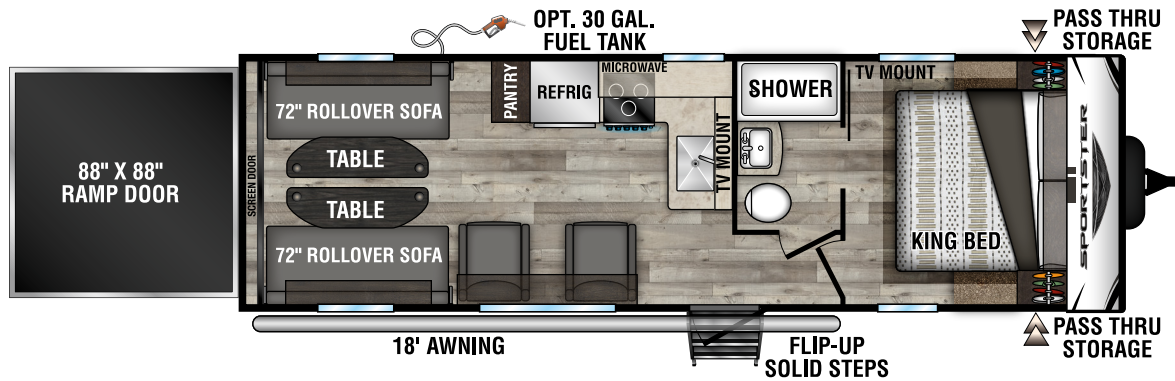

RECREATIONAL
VEHICLES

SPORTSTER

TRAVEL TRAILER AND FIFTH WHEEL TOY HAULERS

2023 SPORTSTER TRAVEL TRAILER TOY HAULERS

270THR UVW - 6,600 | Exterior Length - 30' 8" | Sleeps - 4

301THR UVW - 8,070 | Exterior Length - 35' 10" | Sleeps - 8

2023 SPORTSTER FIFTH WHEEL TOY HAULERS

280TH UVW - 8,100 | Exterior Length - 32' 6" | Sleeps - 7

2023 SPORTSTER FIFTH WHEEL TOY HAULERS

Sportster

KZ RECREATIONAL VEHICLES

985 N 900 W SHIPSEWANA, IN 46565

E: KZ@KZ-RV.COM