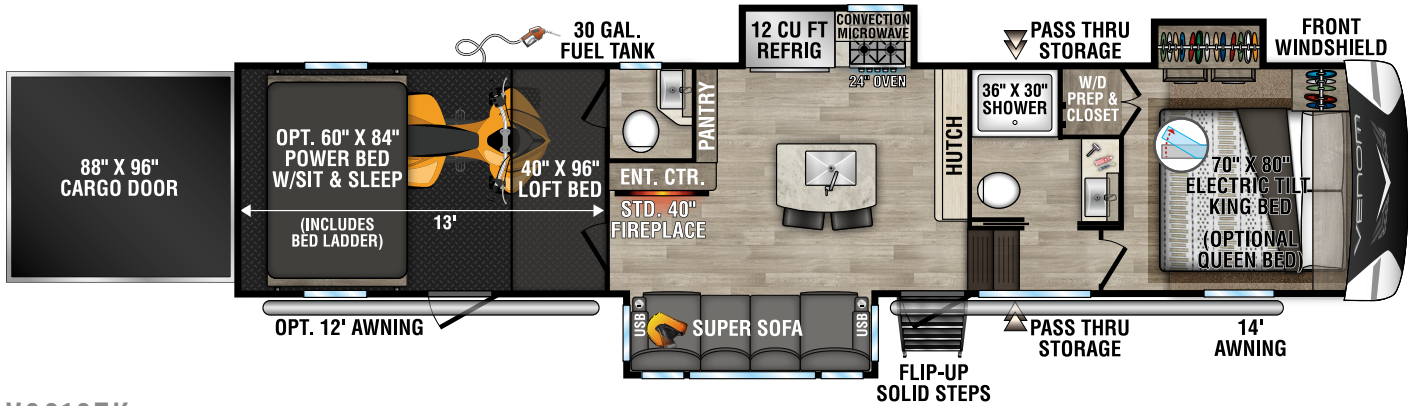

2023 VENOM V-SERIES

V3916TK UUV - 13,400 | Exterior Length - 43' 8" | Sleeps - 8

"OFF THE GRID" SOLAR PACKAGE

- Optional "Off the Grid" Solar Package: The roof solar prep connection makes it a breeze for our dealers to install solar panels. We use (2) 220W solar panels tied in series to produce more power than just (1) 440W panel. The MPPT charge controller produces 30% more power from the solar panel, and it's 70% more efficient than the PWM controller that competitors use. We are also able to determine battery type, lithium or lead, to maximize performance. "Off the Grid" Solar Package includes:
 - (2) 220W solar panels
 - 30A MPPT solar charge controller with MPPT remote panel
 - 2,000W pure sine wave inverter making all electrical outlets "hot"
- Plus add on (2) 100AH lithium batteries.