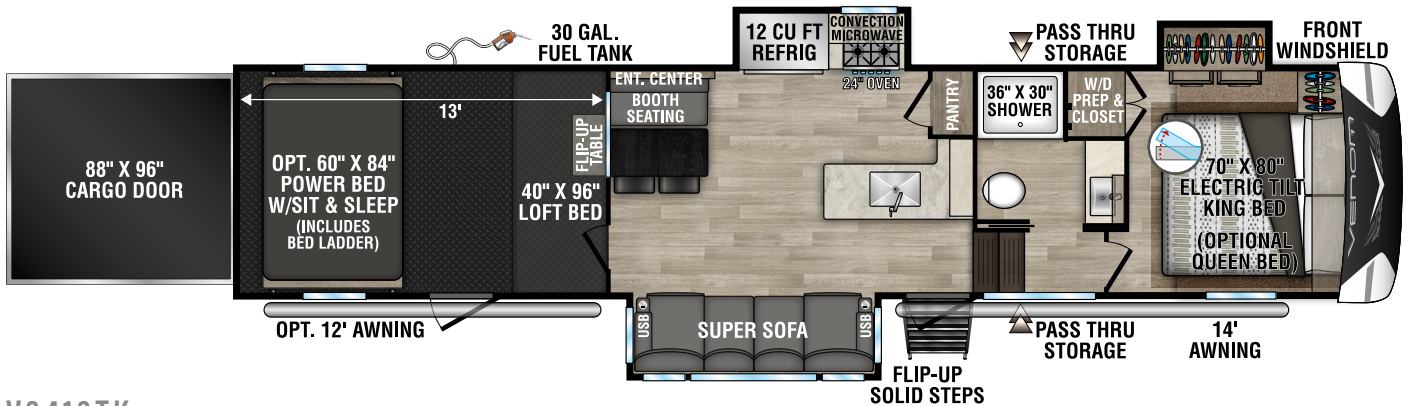

2023 VENOM V-SERIES

V3916TK UUV - 13,400 | Exterior Length - 43' 8" | Sleeps - 8

"OFF THE GRID" SOLAR PACKAGE

- Optional "Off the Grid" Solar Package: The roof solar prep connection makes it a breeze for our dealers to install solar panels. We use (2) 220W solar panels tied in series to produce more power than just (1) 440W panel. The MPPT charge controller produces 30% more power from the solar panel, and it's 70% more efficient than the PWM controller that competitors use. We are also able to determine battery type, lithium or lead, to maximize performance. "Off the Grid" Solar Package includes:
 - (2) 220W solar panels
 - 30A MPPT solar charge controller with MPPT remote panel
 - 2,000W pure sine wave inverter making all electrical outlets "hot"
- Plus add on (2) 100AH lithium batteries.