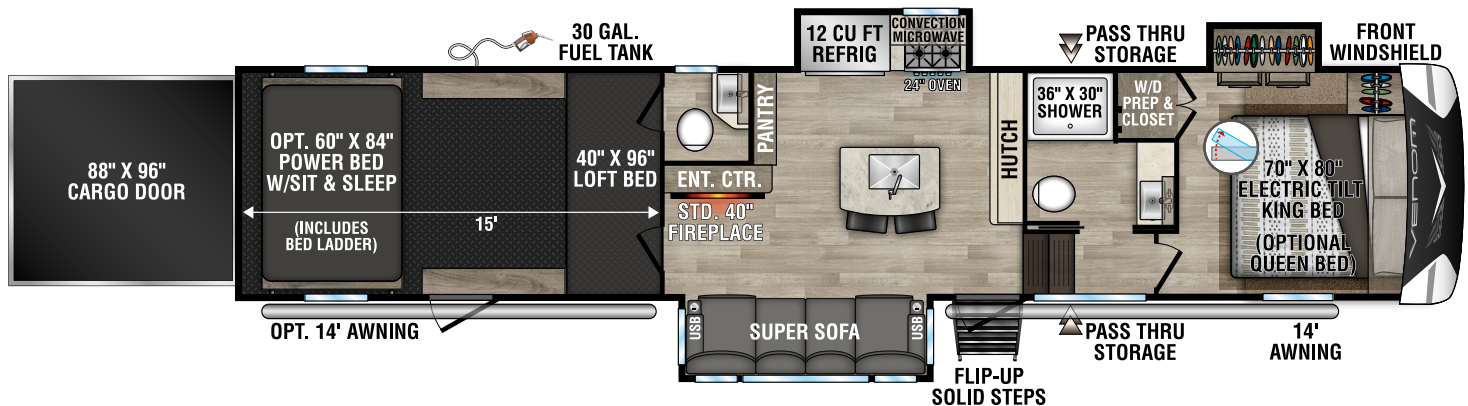

RECREATIONAL
VEHICLES

VENOM

V-SERIES

LUXURY TOY HAULERS

Starting with standard features like auto-leveling, generator prep, and residential kitchen, Venom will check off everything on your must-have list. Venom V-Series is your gateway to adventure!

2023 VENOM V-SERIES

V3916TK UUV - 13,400 | Exterior Length - 43' 8" | Sleeps - 8

"OFF THE GRID" SOLAR PACKAGE

- Optional "Off the Grid" Solar Package: The roof solar prep connection makes it a breeze for our dealers to install solar panels. We use (2) 220W solar panels tied in series to produce more power than just (1) 440W panel. The MPPT charge controller produces 30% more power from the solar panel, and it's 70% more efficient than the PWM controller that competitors use. We are also able to determine battery type, lithium or lead, to maximize performance. "Off the Grid" Solar Package includes:
 - (2) 220W solar panels
 - 30A MPPT solar charge controller with MPPT remote panel
 - 2,000W pure sine wave inverter making all electrical outlets "hot"
- Plus add on (2) 100AH lithium batteries.