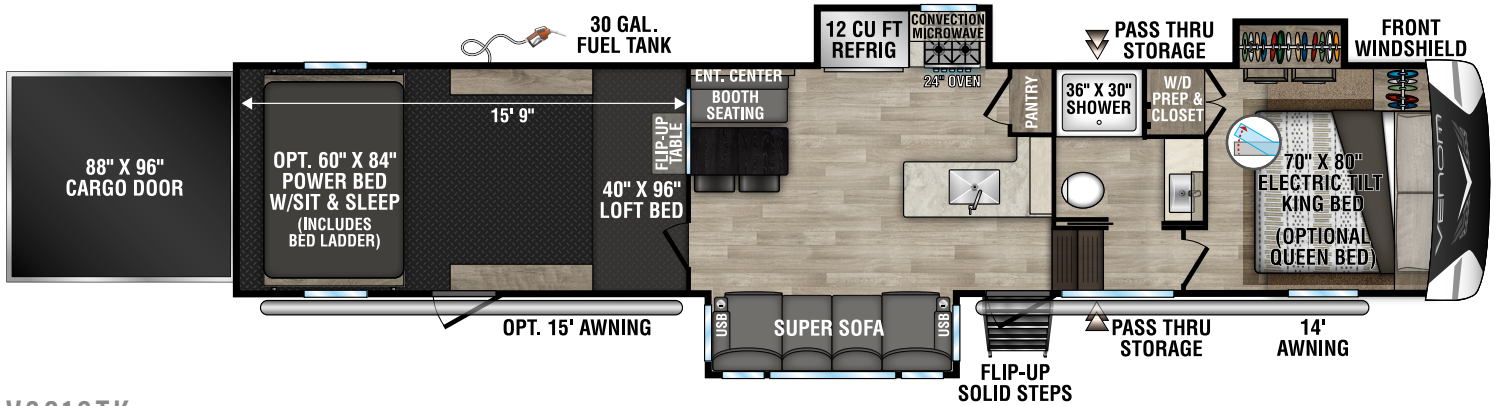

2023 VENOM V-SERIES

V3916TK UUV - 13,400 | Exterior Length - 43' 8" | Sleeps - 8

"OFF THE GRID" SOLAR PACKAGE

- Optional "Off the Grid" Solar Package: The roof solar prep connection makes it a breeze for our dealers to install solar panels. We use (2) 220W solar panels tied in series to produce more power than just (1) 440W panel. The MPPT charge controller produces 30% more power from the solar panel, and it's 70% more efficient than the PWM controller that competitors use. We are also able to determine battery type, lithium or lead, to maximize performance. "Off the Grid" Solar Package includes:
 - (2) 220W solar panels
 - 30A MPPT solar charge controller with MPPT remote panel
 - 2,000W pure sine wave inverter making all electrical outlets "hot"
- Plus add on (2) 100AH lithium batteries.