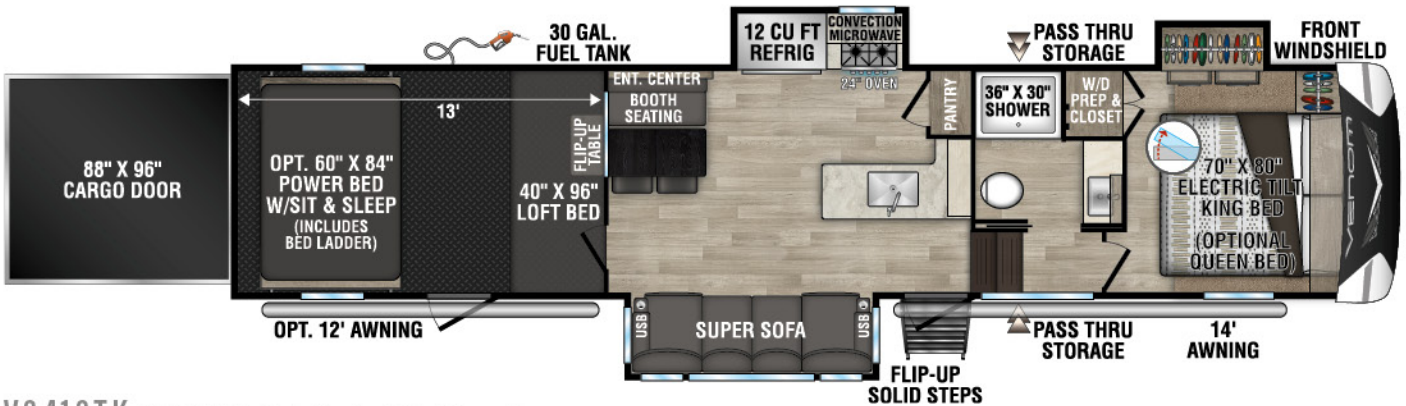

2023 VENOM V-SERIES

V3916TK UVW - 13,400 | Exterior Length - 43' 8" | Sleeps - 8

"OFF THE GRID" SOLAR PACKAGE

- Optional "Off the Grid" Solar Package: The roof solar prep connection makes it a breeze for our dealers to install solar panels. We use (2) 220W solar panels tied in series to produce more power than just (1) 440W panel. The MPPT charge controller produces 30% more power from the solar panel, and it's 70% more efficient than the PWM controller that competitors use. We are also able to determine battery type, lithium or lead, to maximize performance. "Off the Grid" Solar Package includes:
 - (2) 220W solar panels
 - 30A MPPT solar charge controller with MPPT remote panel
 - 2,000W pure sine wave inverter making all electrical outlets "hot"
- Plus add on (2) 100AH lithium batteries.