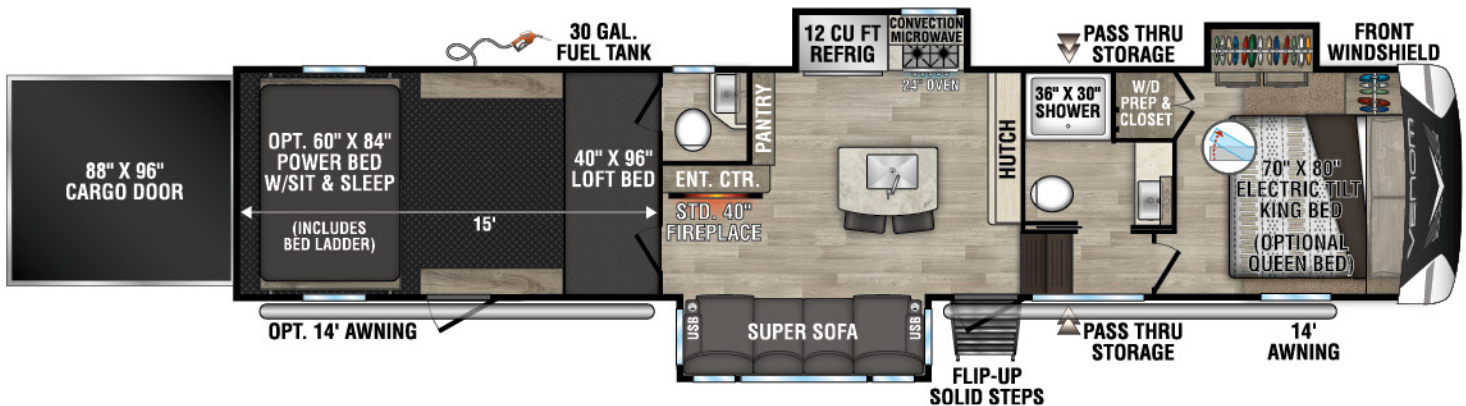

2023 VENOM V-SERIES

V3916TK UVW - 13,400 | Exterior Length - 43' 8" | Sleeps - 8

"OFF THE GRID" SOLAR PACKAGE

- Optional "Off the Grid" Solar Package: The roof solar prep connection makes it a breeze for our dealers to install solar panels. We use (2) 220W solar panels tied in series to produce more power than just (1) 440W panel. The MPPT charge controller produces 30% more power from the solar panel, and it's 70% more efficient than the PWM controller that competitors use. We are also able to determine battery type, lithium or lead, to maximize performance. "Off the Grid" Solar Package includes:
 - (2) 220W solar panels
 - 30A MPPT solar charge controller with MPPT remote panel
 - 2,000W pure sine wave inverter making all electrical outlets "hot"
- Plus add on (2) 100AH lithium batteries.