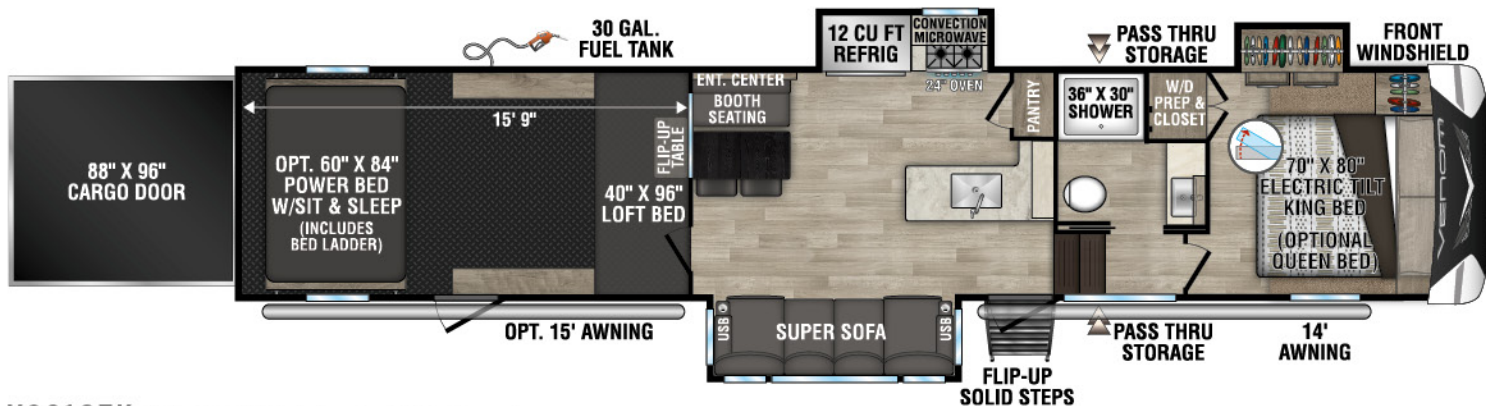

2023 VENOM V-SERIES

V3916TK UVW - 13,400 | Exterior Length - 43' 8" | Sleeps - 8

"OFF THE GRID" SOLAR PACKAGE

- Optional "Off the Grid" Solar Package: The roof solar prep connection makes it a breeze for our dealers to install solar panels. We use (2) 220W solar panels tied in series to produce more power than just (1) 440W panel. The MPPT charge controller produces 30% more power from the solar panel, and it's 70% more efficient than the PWM controller that competitors use. We are also able to determine battery type, lithium or lead, to maximize performance. "Off the Grid" Solar Package includes:
 - (2) 220W solar panels
 - 30A MPPT solar charge controller with MPPT remote panel
 - 2,000W pure sine wave inverter making all electrical outlets "hot"
- Plus add on (2) 100AH lithium batteries.