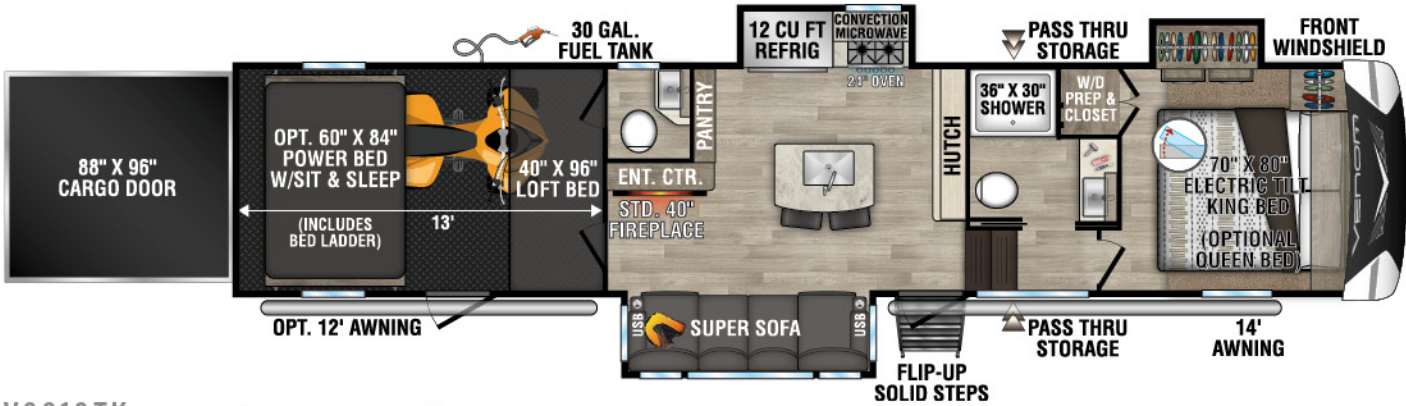

2023 VENOM V-SERIES

V3916TK UVW - 13,400 | Exterior Length - 43' 8" | Sleeps - 8

"OFF THE GRID" SOLAR PACKAGE

- Optional "Off the Grid" Solar Package: The roof solar prep connection makes it a breeze for our dealers to install solar panels. We use (2) 220W solar panels tied in series to produce more power than just (1) 440W panel. The MPPT charge controller produces 30% more power from the solar panel, and it's 70% more efficient than the PWM controller that competitors use. We are also able to determine battery type, lithium or lead, to maximize performance. "Off the Grid" Solar Package includes:
 - (2) 220W solar panels
 - 30A MPPT solar charge controller with MPPT remote panel
 - 2,000W pure sine wave inverter making all electrical outlets "hot"
- Plus add on (2) 100AH lithium batteries.