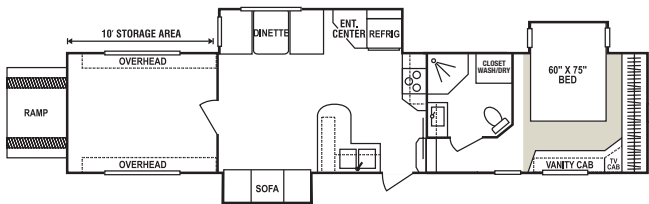

38SBx2 • UVW N/A • Dry Hitch Wt. N/A • NCC N/A • Length N/A

Transport, protect and secure your valuable recreational machines whenever and wherever you travel.

	37FKx2	37Kx2	37KGx2	37Px2	38SBx2	41FKx2	41Kx2	41KGx2
UVW (Unloaded Vehicle Wt.)	N/A	12440	13380	11500	N/A	13540	13200	14140
Dry Hitch Wt.	N/A	2940	2920	2400	N/A	2960	3220	3060
Dry Axle Wt.	N/A	8860	8880	8380	N/A	10580	9440	10440
NCC (Net Carrier Capacity)	N/A	4500	3560	2500	N/A	4460	5200	3860
GVWR	N/A	16940	16940	14000	N/A	18000	18000	18000
Interior Height	82"	82"	82"	82"	82"	82"	82"	82"
Exterior Width	102"	102"	102"	102"	102"	102"	102"	102"
Exterior Length	N/A	39'3"	40'5"	39'2"	N/A	41'10"	43'3"	43'8"
Exterior Height (with Air Conditioner)	149"	149"	149"	149"	149"	149"	149"	149"
Refrigerator (cu. feet)	6 cu.'	6 cu.'	6 cu.'	6 cu.'	6 cu.'	6 cu.'	6 cu.'	6 cu.'
Water Heater Cap. (gal. – G/E with DSI)	6	6	6	6	6	6	6	6
Fresh Water Cap. (gal.)	55	55	55	55	55	55	55	55
Opt. Water Cap. (gal.)	55	55	55	55	55	55	55	55
Waste Water Cap. (gal.)	50	50	50	50	50	50	50	50
Gray Water Cap. (gal.)	50	50	50	50	50	50	50	50
LP Gas Cap. (lbs.)	60	60	60	60	60	60	60	60
Furnace BTUs (1,000's)	30	30	30	30	30	30	30	30
Tire Size	16"	16"	16"	16"	16"	16"	16"	16"