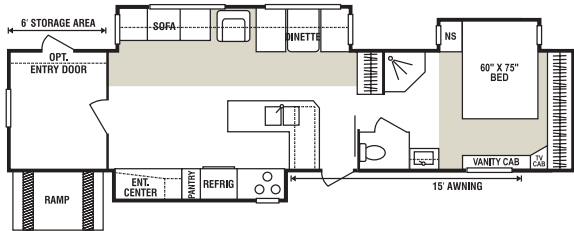

37KGx2 • UVW 13380 • Dry Hitch Wt. 2920 • NCC 3560 • Length 40'5"