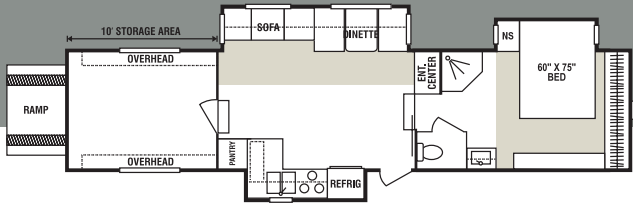

37FKx2 • UVW N/A • Dry Hitch Wt. N/A • NCC N/A • Length N/A