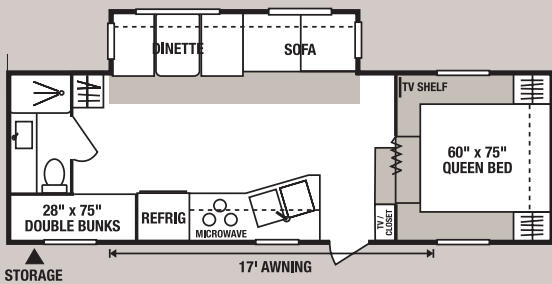

25JFSS • UVW 6230 • Dry Hitch Wt. 1260 • NCC 3770 • Length 26'

28JF2S • UVW 7390 • Dry Hitch Wt. 1600 • NCC 2610 • Length 29'8"

Because it Rains!

Here at K-Z we know a little bit about camping, actually we know a lot about camping. One thing you can count on, it will rain. We randomly test our K-Z campers from every product line in our state of the art rain booth. The rain may spoil your fun outside, but it won't inside.