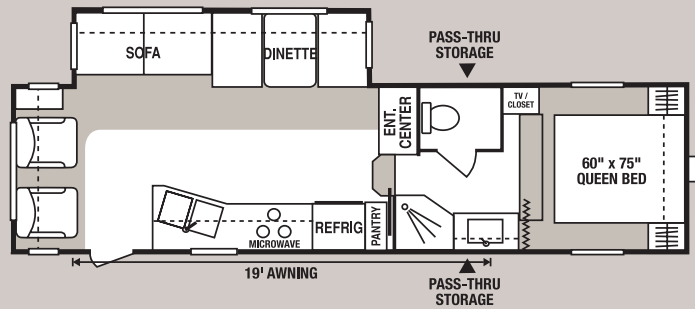

28JFSS • UVW 7140 • Dry Hitch Wt. 1480 • NCC 2860 • Length 29'8"