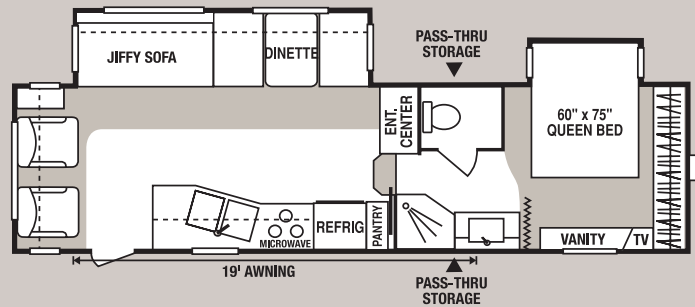

25JFSS • UVW 6230 • Dry Hitch Wt. 1260 • NCC 3770 • Length 26'

28JF2S • UVW 7390 • Dry Hitch Wt. 1600 • NCC 2610 • Length 29'8"

Because it Rains!

Here at K-Z we know a little bit about camping, actually we know a lot about camping. One thing you can count on, it will rain. We randomly test our K-Z campers from every product line in our state of the art rain booth. The rain may spoil your fun outside, but it won't inside.