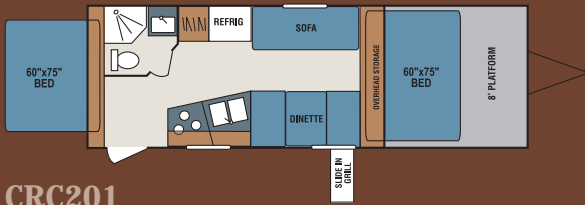

The Coyote Rock Climber offers an ample 8' x 8' deck to haul your toys. It handles two ATVs, four dirt bikes or four bicycles.

Interior Décor

	CRC201	CRC220	CRC222
Axle Weight	4052	4457	4714
Dry Hitch Weight	280	334	428
UVW (Unloaded Vehicle Weight)	4332	4791	5142
GVWR	7000	7000	7428
Net Cargo Capacity (NCC)	2668	2209	2286
Exterior Height w/o A/C	8' 11"	8' 11"	8' 11"
Exterior Length	29' 7"	32' 4"	32' 4"
Exterior Width	96"	96"	96"
Fresh Water Capacity (Gallons)	55	55	55
Black Water Capacity (Gallons)	30	30	30
Gray Water Capacity (Gallons)	30	30	30
Furnace Size (BTUs) (1000s)	20	20	20
LP Gas Capacity (lbs.)	40	40	40
Interior Height	78"	78"	78"
Tire Size (Radial Mud Buggers)	15"	15"	15"
Awning	14'	14'	14'
Laminated Sidewalls (R-7)	1 1/2"	1 1/2"	1 1/2"
Water Heater (Gas/Electric DSI)	6 gal.	6 gal.	6 gal.