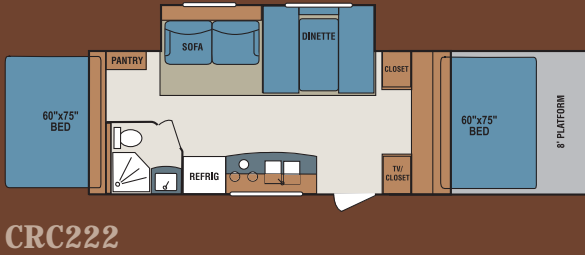

The Coyote Rock Climber offers an ample 8' x 8' deck to haul your toys. It handles two ATVs, four dirt bikes or four bicycles.

Interior Décor

	CRC201	CRC220	CRC222
Axle Weight	4052	4457	4714
Dry Hitch Weight	280	334	428
UVW (Unloaded Vehicle Weight)	4332	4791	5142
GVWR	7000	7000	7428
Net Cargo Capacity (NCC)	2668	2209	2286
Exterior Height w/o A/C	8' 11"	8' 11"	8' 11"
Exterior Length	29' 7"	32' 4"	32' 4"
Exterior Width	96"	96"	96"
Fresh Water Capacity (Gallons)	55	55	55
Black Water Capacity (Gallons)	30	30	30
Gray Water Capacity (Gallons)	30	30	30
Furnace Size (BTUs) (1000s)	20	20	20
LP Gas Capacity (lbs.)	40	40	40
Interior Height	78"	78"	78"
Tire Size (Radial Mud Buggers)	15"	15"	15"
Awning	14'	14'	14'
Laminated Sidewalls (R-7)	1 1/2"	1 1/2"	1 1/2"
Water Heater (Gas/Electric DSI)	6 gal.	6 gal.	6 gal.