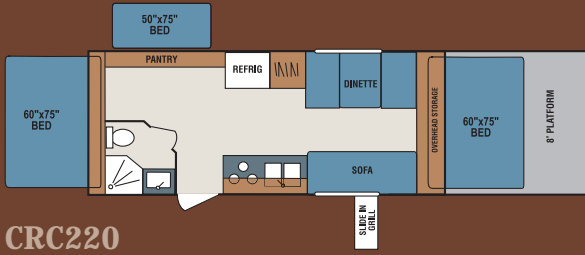

The Coyote Rock Climber offers an ample 8' x 8' deck to haul your toys. It handles two ATVs, four dirt bikes or four bicycles.

Interior Décor

	CRC201	CRC220	CRC222
Axle Weight	4052	4457	4714
Dry Hitch Weight	280	334	428
UVW (Unloaded Vehicle Weight)	4332	4791	5142
GVWR	7000	7000	7428
Net Cargo Capacity (NCC)	2668	2209	2286
Exterior Height w/o A/C	8' 11"	8' 11"	8' 11"
Exterior Length	29' 7"	32' 4"	32' 4"
Exterior Width	96"	96"	96"
Fresh Water Capacity (Gallons)	55	55	55
Black Water Capacity (Gallons)	30	30	30
Gray Water Capacity (Gallons)	30	30	30
Furnace Size (BTUs) (1000s)	20	20	20
LP Gas Capacity (lbs.)	40	40	40
Interior Height	78"	78"	78"
Tire Size (Radial Mud Buggers)	15"	15"	15"
Awning	14'	14'	14'
Laminated Sidewalls (R-7)	1 1/2"	1 1/2"	1 1/2"
Water Heater (Gas/Electric DSI)	6 gal.	6 gal.	6 gal.