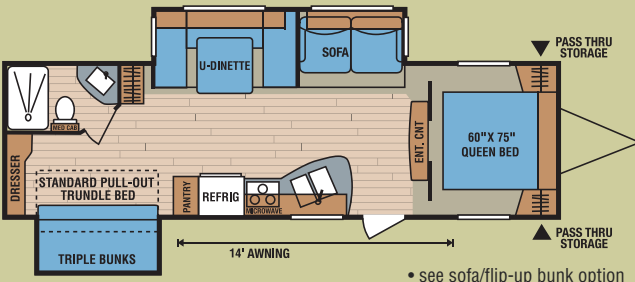

318BHS • UVW 5,830 • Dry Hitch Wt. 640 • NCC 1,470 • Length 32'9"