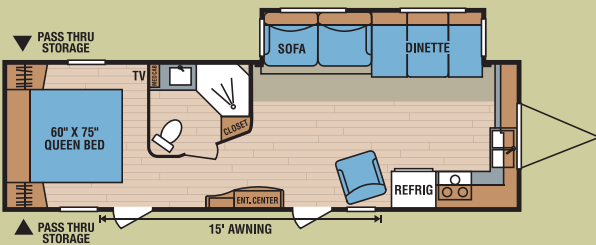

301FK • UVW 5,500 • Dry Hitch Wt. 1,140 • NCC 1,500 • Length 32'3"