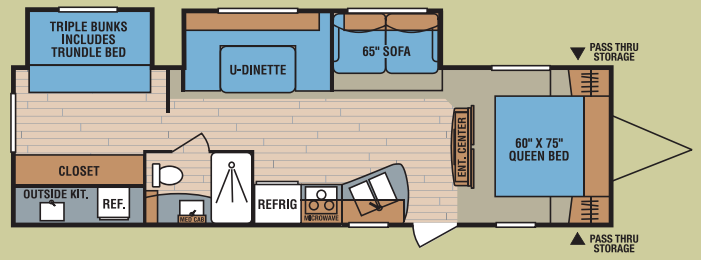

321BHS • UVW 6,750 • Dry Hitch Wt. 680 • NCC 1,150 • Length 34'3"