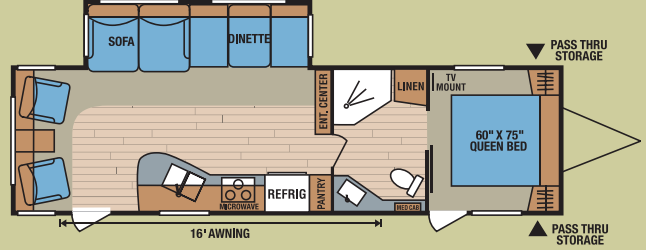

323RLS • UVW 5,580 • Dry Hitch Wt. 650 • NCC 1,420 • Length 32'5"