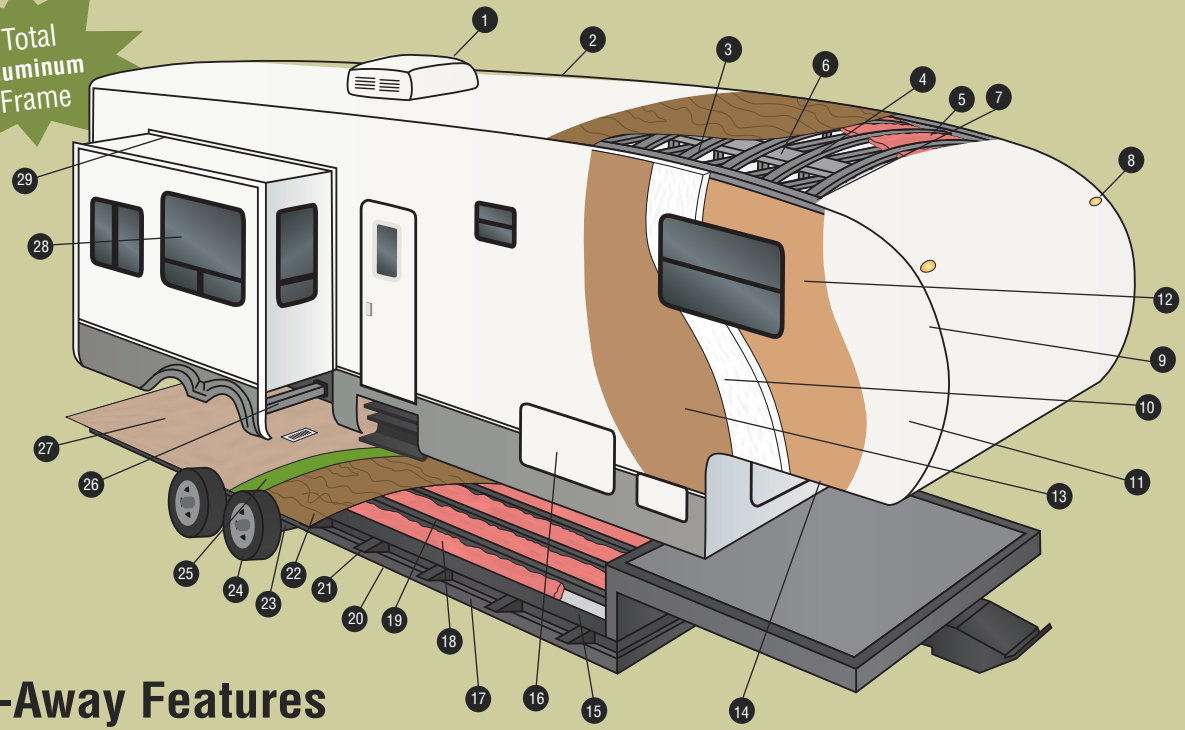

Total Aluminum Frame

Fifth Wheels

265RLS	305BHS
6,310	7,340
910	1,230
5,400	6,110
1,190	1,460
7,500	8,800
91"	91"
11'9"	11'9"
96"	96"
28'2"	33'10"
6	6
6	6
40	40
32	32
32	60
60	60
25	30
15"	15"
12'	18'

Cut-Away Features

- 1 13,500 BTU A/C
- 2 TPO Vinyl Roof
- 3 Vinyl Interior Ceiling Panel
- 4 4 1/2" Aluminum Truss Rafters, 16" O.C.
- 5 R-7 Batten Insulation
- 6 Insulated Ductwork
- 7 Heavy Duty Aluminum Headers
- 8 Exterior Clearance and Brake Lights
- 9 Aluminum Frame Front and End Walls
- 10 Expanded Polystyrene - R7
- 11 Fiberglass Exterior with Integrated Luan Backing
- 12 1/8" Luan Decorative Wall Board
- 13 1/8" Luan
- 14 3" Aluminum Stringer
- 15 Darco® Moisture Barrier
- 16 Large Capacity Pass-Thru Exterior Storage with Radius Doors Front and Side for Easy Access
- 17 Heavy Duty I-beam Frame Construction
- 18 R-7 Batten Insulation
- 19 2x2 Double Welded Aluminum Floor Joists, 16" O.C.
- 20 Heated & Enclosed Underbelly
- 21 Fully Welded Outriggers
- 22 Plywood Floor
- 23 Heavy Duty Leaf Springs
- 24 Heavy Duty Steel Wheels
- 25 Residential Style Carpet Pad
- 26 Rack and Pinion Electric Slide with Manual Override with Box Tube Slide Out Ram
- 27 Residential Carpet or Linoleum
- 28 Tinted Safety Glass Windows
- 29 Triple Sealed Slide Outs