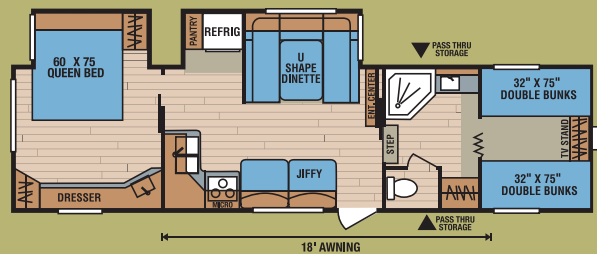

305BHS • UVW 7,340 • Dry Hitch Wt. 1,230 • NCC 1,460 • Length 33'10"

Color Key:

Carpet Cabinets Comfort Areas Countertops Linoleum