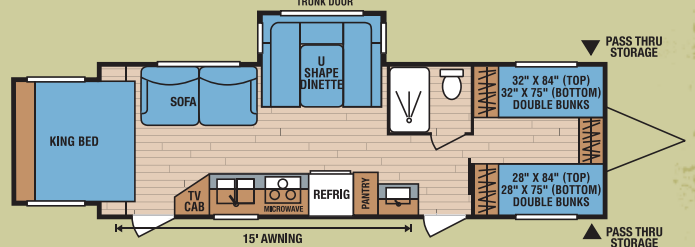

289KS • UVW 5,370 • Dry Hitch Wt. 460 • NCC 1,630 • Length 30'6"