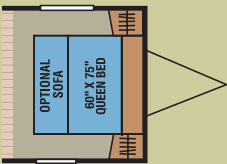

240BHS • Fold-Up Queen Bed w/ Flip-Up Sofa Opt.