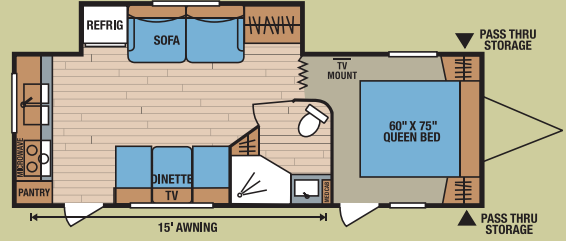

261RKS • UVW 4,960 • Dry Hitch Wt. 440 • NCC 1,840 • Length 28'9"
• see ramp door option