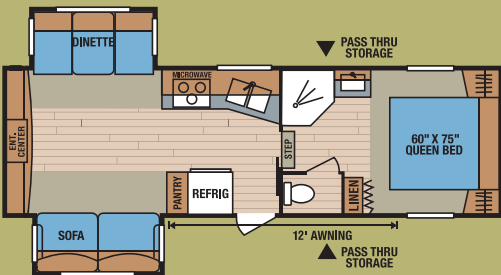

Fifth Wheel Floorplans

265RLS • UVW 6,310 • Dry Hitch Wt. 910 • NCC 1,190 • Length 28'2"