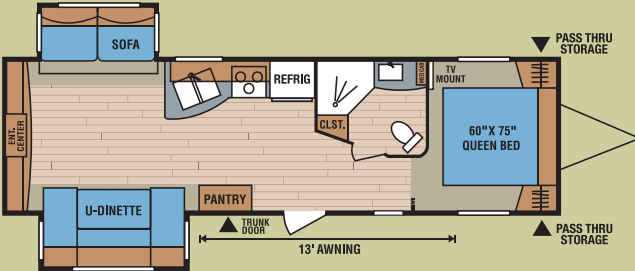

310RLS • UVW 5,750 • Dry Hitch Wt. 540 • NCC 1,550 • Length 33'2"