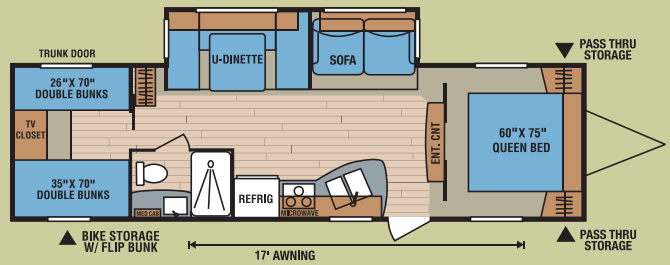

324BHS • UVW 5,610 • Dry Hitch Wt. 610 • NCC 1,690 • Length 33'7"