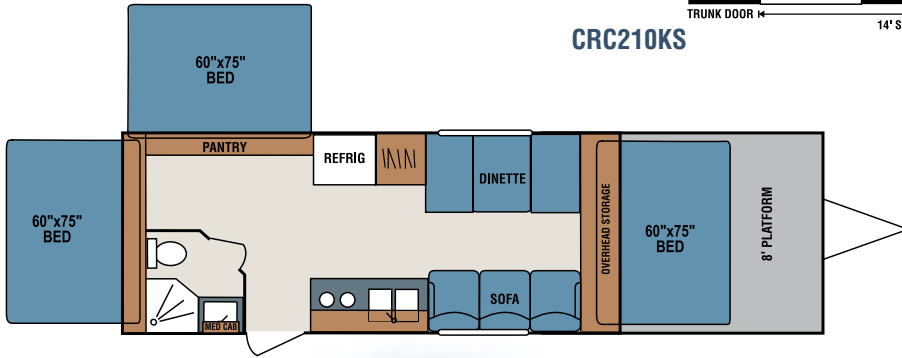

# ROCK CLIMBER

*Come home to KZ!*

[www.kz-rv.com](http://www.kz-rv.com)

**CRC201**

**CRC210KS**

**CRC220**

**CRC222**

TRAVEL TRAILER TOY HAULERS	CRC201	CRC210KS	CRC220	CRC222
UVW (Unloaded Vehicle Weight)*	4,350	5,188	4,960	5,340
Dry Hitch Weight*	300	308	390	345
Axle Weight*	4,050	4,880	4,570	4,995
NCC (Net Carrying Capacity)	2,650	2,752	2,040	2,735
GVWR	7,000	7,940	7,000	7,940
Interior Height	78"	78"	78"	78"
Exterior Height w/AC	10' 7"	10' 7"	10' 7"	10' 8"
Exterior Width	96"	96"	96"	96"
Exterior Length	29' 9"	32' 10"	32' 4"	32' 9"
Refrigerator (cu. feet)	6	6	6	6
Water Heater Cap. (gal. G/E w/DSI)	6	6	6	6
Fresh Water Cap. (gal.)	50	50	50	50
Black Water Cap. (gal.)	32	32	32	32
Gray Water Cap. (gal.)	32	32	32	32
LP Gas Cap. (lbs.)	40	40	40	40
Furnace BTUs (1,000s)	20	20	20	20
Tire Size (Radial Mud Buggers)	15"	15"	15"	15"
Awning	14'	15'	14'	14'

## CRC210KS

Rest easy, a rear king size bed, flip jiffy sofa, convertible dinette and two front bunks provide for comfortable sleep. Storage and a well equipped kitchen complete this model, making it a great value. Optional 19" TV on bracket allows for convenient viewing.