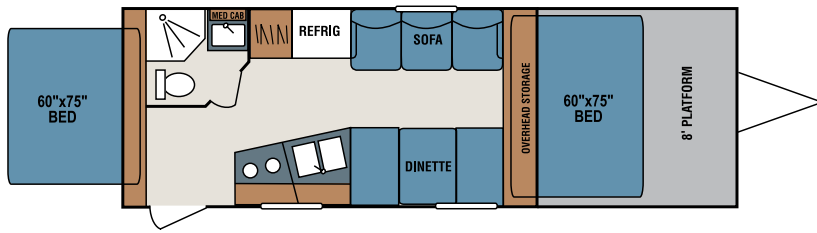

# ROCK CLIMBER

*Come home to KZ!*

[www.kz-rv.com](http://www.kz-rv.com)

**CRC201**

**CRC210KS**

**CRC220**

**CRC222**

TRAVEL TRAILER TOY HAULERS	CRC201	CRC210KS	CRC220	CRC222
UVW (Unloaded Vehicle Weight)*	4,350	5,188	4,960	5,340
Dry Hitch Weight*	300	308	390	345
Axle Weight*	4,050	4,880	4,570	4,995
NCC (Net Carrying Capacity)	2,650	2,752	2,040	2,735
GVWR	7,000	7,940	7,000	7,940
Interior Height	78"	78"	78"	78"
Exterior Height w/AC	10' 7"	10' 7"	10' 7"	10' 8"
Exterior Width	96"	96"	96"	96"
Exterior Length	29' 9"	32' 10"	32' 4"	32' 9"
Refrigerator (cu. feet)	6	6	6	6
Water Heater Cap. (gal. G/E w/DSI)	6	6	6	6
Fresh Water Cap. (gal.)	50	50	50	50
Black Water Cap. (gal.)	32	32	32	32
Gray Water Cap. (gal.)	32	32	32	32
LP Gas Cap. (lbs.)	40	40	40	40
Furnace BTUs (1,000s)	20	20	20	20
Tire Size (Radial Mud Buggers)	15"	15"	15"	15"
Awning	14'	15'	14'	14'

## CRC210KS

Rest easy, a rear king size bed, flip jiffy sofa, convertible dinette and two front bunks provide for comfortable sleep. Storage and a well equipped kitchen complete this model, making it a great value. Optional 19" TV on bracket allows for convenient viewing.