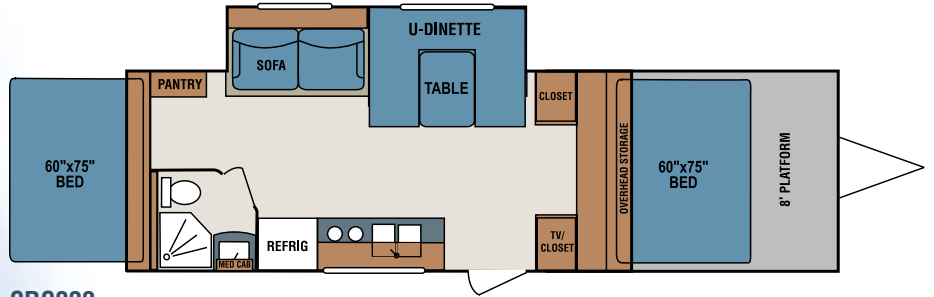

# ROCK CLIMBER

*Come home to KZ!*

[www.kz-rv.com](http://www.kz-rv.com)

**CRC201**

**CRC210KS**

**CRC220**

**CRC222**

TRAVEL TRAILER TOY HAULERS	CRC201	CRC210KS	CRC220	CRC222
UVW (Unloaded Vehicle Weight)*	4,350	5,188	4,960	5,340
Dry Hitch Weight*	300	308	390	345
Axle Weight*	4,050	4,880	4,570	4,995
NCC (Net Carrying Capacity)	2,650	2,752	2,040	2,735
GVWR	7,000	7,940	7,000	7,940
Interior Height	78"	78"	78"	78"
Exterior Height w/AC	10' 7"	10' 7"	10' 7"	10' 8"
Exterior Width	96"	96"	96"	96"
Exterior Length	29' 9"	32' 10"	32' 4"	32' 9"
Refrigerator (cu. feet)	6	6	6	6
Water Heater Cap. (gal. G/E w/DSI)	6	6	6	6
Fresh Water Cap. (gal.)	50	50	50	50
Black Water Cap. (gal.)	32	32	32	32
Gray Water Cap. (gal.)	32	32	32	32
LP Gas Cap. (lbs.)	40	40	40	40
Furnace BTUs (1,000s)	20	20	20	20
Tire Size (Radial Mud Buggers)	15"	15"	15"	15"
Awning	14'	15'	14'	14'

## CRC210KS

Rest easy, a rear king size bed, flip jiffy sofa, convertible dinette and two front bunks provide for comfortable sleep. Storage and a well equipped kitchen complete this model, making it a great value. Optional 19" TV on bracket allows for convenient viewing.