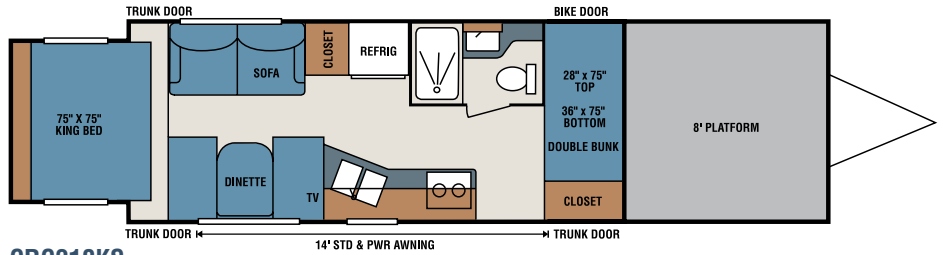

# ROCK CLIMBER

*Come home to KZ!*

[www.kz-rv.com](http://www.kz-rv.com)

**CRC201**

**CRC210KS**

**CRC220**

**CRC222**

TRAVEL TRAILER TOY HAULERS	CRC201	CRC210KS	CRC220	CRC222
UVW (Unloaded Vehicle Weight)*	4,350	5,188	4,960	5,340
Dry Hitch Weight*	300	308	390	345
Axle Weight*	4,050	4,880	4,570	4,995
NCC (Net Carrying Capacity)	2,650	2,752	2,040	2,735
GVWR	7,000	7,940	7,000	7,940
Interior Height	78"	78"	78"	78"
Exterior Height w/AC	10' 7"	10' 7"	10' 7"	10' 8"
Exterior Width	96"	96"	96"	96"
Exterior Length	29' 9"	32' 10"	32' 4"	32' 9"
Refrigerator (cu. feet)	6	6	6	6
Water Heater Cap. (gal. G/E w/DSI)	6	6	6	6
Fresh Water Cap. (gal.)	50	50	50	50
Black Water Cap. (gal.)	32	32	32	32
Gray Water Cap. (gal.)	32	32	32	32
LP Gas Cap. (lbs.)	40	40	40	40
Furnace BTUs (1,000s)	20	20	20	20
Tire Size (Radial Mud Buggers)	15"	15"	15"	15"
Awning	14'	15'	14'	14'

## CRC210KS

Rest easy, a rear king size bed, flip jiffy sofa, convertible dinette and two front bunks provide for comfortable sleep. Storage and a well equipped kitchen complete this model, making it a great value. Optional 19" TV on bracket allows for convenient viewing.