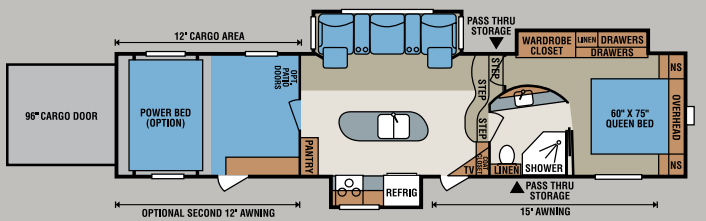

3722T *

* All Inferno floorplans are existing dealer stock only.

OPT. TS = Optional Theatre Seating Placement

Fifth Wheel Toy Haulers	3010T	3310T	3312T	3410T	3710T	3712T	3722T	3732T	4005T
UVW (Unloaded Vehicle Weight)*	10,450	10,263	10,650	11,035	12,415	12,680	12,200	12,390	13,576
Dry Hitch Weight*	2,340	1,820	2,250	2,160	2,310	2,305	2,080	2,610	3,016
Dry Axle Weight*	8,110	8,443	8,400	8,875	10,105	10,375	10,120	9,780	10,560
NCC (Net Carrying Capacity)	3,250	2,737	3,550	3,165	3,585	4,420	3,800	3,610	4,924
GVWR	13,700	13,000	14,200	14,200	16,000	17,100	16,000	16,000	18,500
Interior Height	76"	81"	81"	76"	76"	76"	76"	76"	76"
Exterior Height	160"	158"	157"	157"	160"	157"	157"	158"	160"
Exterior Width	100"	100"	100"	100"	100"	100"	100"	100"	100"
Exterior Length	35' 1"	35' 3"	37' 3"	36' 9"	40' 7"	42' 9"	40' 0"	41' 8"	44' 5"
Refrigerator (cu. feet)	6	6	6	6	6	6	6	6	6
Water Heater Cap. (gal. G/E w/DSI)	12	12	12	12	12	12	12	12	16
Fresh Water Cap. (gal.)	110	110	110	110	110	110	110	110	110
Waste & Gray Water Cap. (gal.)	114	119 ½	119 ½	114	114	114	114	114	171
LP Gas Cap. (lbs.)	60	60	60	60	60	60	60	60	60
Furnace BTUs (1,000s)	30	30	30	35	35	35	35	35	35
Tire Size	16"	16"	16"	16"	16"	16"	16"	16"	16"
Awning	18'	17'	17'	17'	15'	16'	15'	16'	15'

*This weight reflects the rolling average unit weight for each model. Your trailer weight will vary according to optional equipment.