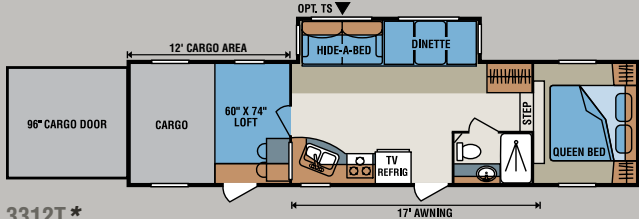

3312T *

* All Inferno floorplans are existing dealer stock only.

OPT. TS = Optional Theatre Seating Placement

Fifth Wheel Toy Haulers	3010T	3310T	3312T	3410T	3710T	3712T	3722T	3732T	4005T
UVW (Unloaded Vehicle Weight)*	10,450	10,263	10,650	11,035	12,415	12,680	12,200	12,390	13,576
Dry Hitch Weight*	2,340	1,820	2,250	2,160	2,310	2,305	2,080	2,610	3,016
Dry Axle Weight*	8,110	8,443	8,400	8,875	10,105	10,375	10,120	9,780	10,560
NCC (Net Carrying Capacity)	3,250	2,737	3,550	3,165	3,585	4,420	3,800	3,610	4,924
GVWR	13,700	13,000	14,200	14,200	16,000	17,100	16,000	16,000	18,500
Interior Height	76"	81"	81"	76"	76"	76"	76"	76"	76"
Exterior Height	160"	158"	157"	157"	160"	157"	157"	158"	160"
Exterior Width	100"	100"	100"	100"	100"	100"	100"	100"	100"
Exterior Length	35' 1"	35' 3"	37' 3"	36' 9"	40' 7"	42' 9"	40' 0"	41' 8"	44' 5"
Refrigerator (cu. feet)	6	6	6	6	6	6	6	6	6
Water Heater Cap. (gal. G/E w/DSI)	12	12	12	12	12	12	12	12	16
Fresh Water Cap. (gal.)	110	110	110	110	110	110	110	110	110
Waste & Gray Water Cap. (gal.)	114	119 ½	119 ½	114	114	114	114	114	171
LP Gas Cap. (lbs.)	60	60	60	60	60	60	60	60	60
Furnace BTUs (1,000s)	30	30	30	35	35	35	35	35	35
Tire Size	16"	16"	16"	16"	16"	16"	16"	16"	16"
Awning	18'	17'	17'	17'	15'	16'	15'	16'	15'

*This weight reflects the rolling average unit weight for each model. Your trailer weight will vary according to optional equipment.