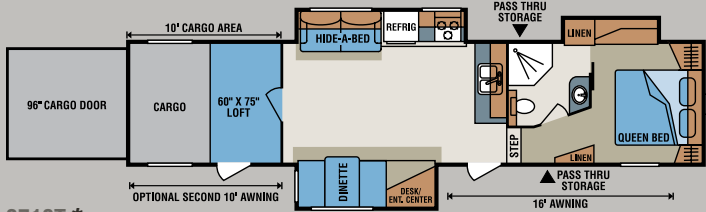

3710T *

* All Inferno floorplans are existing dealer stock only.

OPT. TS = Optional Theatre Seating Placement

Fifth Wheel Toy Haulers	3010T	3310T	3312T	3410T	3710T	3712T	3722T	3732T	4005T
UVW (Unloaded Vehicle Weight)*	10,450	10,263	10,650	11,035	12,415	12,680	12,200	12,390	13,576
Dry Hitch Weight*	2,340	1,820	2,250	2,160	2,310	2,305	2,080	2,610	3,016
Dry Axle Weight*	8,110	8,443	8,400	8,875	10,105	10,375	10,120	9,780	10,560
NCC (Net Carrying Capacity)	3,250	2,737	3,550	3,165	3,585	4,420	3,800	3,610	4,924
GVWR	13,700	13,000	14,200	14,200	16,000	17,100	16,000	16,000	18,500
Interior Height	76"	81"	81"	76"	76"	76"	76"	76"	76"
Exterior Height	160"	158"	157"	157"	160"	157"	157"	158"	160"
Exterior Width	100"	100"	100"	100"	100"	100"	100"	100"	100"
Exterior Length	35' 1"	35' 3"	37' 3"	36' 9"	40' 7"	42' 9"	40' 0"	41' 8"	44' 5"
Refrigerator (cu. feet)	6	6	6	6	6	6	6	6	6
Water Heater Cap. (gal. G/E w/DSI)	12	12	12	12	12	12	12	12	16
Fresh Water Cap. (gal.)	110	110	110	110	110	110	110	110	110
Waste & Gray Water Cap. (gal.)	114	119 ½	119 ½	114	114	114	114	114	171
LP Gas Cap. (lbs.)	60	60	60	60	60	60	60	60	60
Furnace BTUs (1,000s)	30	30	30	35	35	35	35	35	35
Tire Size	16"	16"	16"	16"	16"	16"	16"	16"	16"
Awning	18'	17'	17'	17'	15'	16'	15'	16'	15'

*This weight reflects the rolling average unit weight for each model. Your trailer weight will vary according to optional equipment.