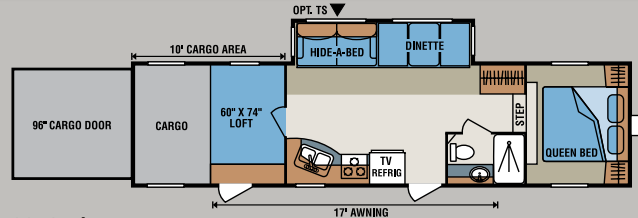

3310T *

* All Inferno floorplans are existing dealer stock only.

OPT. TS = Optional Theatre Seating Placement

Fifth Wheel Toy Haulers	3010T	3310T	3312T	3410T	3710T	3712T	3722T	3732T	4005T
UVW (Unloaded Vehicle Weight)*	10,450	10,263	10,650	11,035	12,415	12,680	12,200	12,390	13,576
Dry Hitch Weight*	2,340	1,820	2,250	2,160	2,310	2,305	2,080	2,610	3,016
Dry Axle Weight*	8,110	8,443	8,400	8,875	10,105	10,375	10,120	9,780	10,560
NCC (Net Carrying Capacity)	3,250	2,737	3,550	3,165	3,585	4,420	3,800	3,610	4,924
GVWR	13,700	13,000	14,200	14,200	16,000	17,100	16,000	16,000	18,500
Interior Height	76"	81"	81"	76"	76"	76"	76"	76"	76"
Exterior Height	160"	158"	157"	157"	160"	157"	157"	158"	160"
Exterior Width	100"	100"	100"	100"	100"	100"	100"	100"	100"
Exterior Length	35' 1"	35' 3"	37' 3"	36' 9"	40' 7"	42' 9"	40' 0"	41' 8"	44' 5"
Refrigerator (cu. feet)	6	6	6	6	6	6	6	6	6
Water Heater Cap. (gal. G/E w/DSI)	12	12	12	12	12	12	12	12	16
Fresh Water Cap. (gal.)	110	110	110	110	110	110	110	110	110
Waste & Gray Water Cap. (gal.)	114	119 ½	119 ½	114	114	114	114	114	171
LP Gas Cap. (lbs.)	60	60	60	60	60	60	60	60	60
Furnace BTUs (1,000s)	30	30	30	35	35	35	35	35	35
Tire Size	16"	16"	16"	16"	16"	16"	16"	16"	16"
Awning	18'	17'	17'	17'	15'	16'	15'	16'	15'

*This weight reflects the rolling average unit weight for each model. Your trailer weight will vary according to optional equipment.