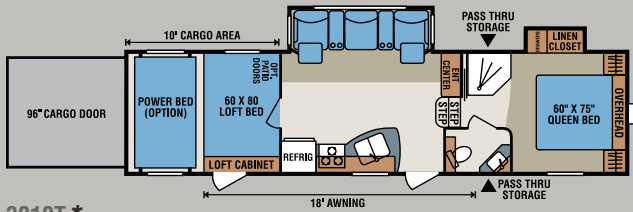

3010T *

* All Inferno floorplans are existing dealer stock only.

OPT. TS = Optional Theatre Seating Placement

Fifth Wheel Toy Haulers	3010T	3310T	3312T	3410T	3710T	3712T	3722T	3732T	4005T
UVW (Unloaded Vehicle Weight)*	10,450	10,263	10,650	11,035	12,415	12,680	12,200	12,390	13,576
Dry Hitch Weight*	2,340	1,820	2,250	2,160	2,310	2,305	2,080	2,610	3,016
Dry Axle Weight*	8,110	8,443	8,400	8,875	10,105	10,375	10,120	9,780	10,560
NCC (Net Carrying Capacity)	3,250	2,737	3,550	3,165	3,585	4,420	3,800	3,610	4,924
GVWR	13,700	13,000	14,200	14,200	16,000	17,100	16,000	16,000	18,500
Interior Height	76"	81"	81"	76"	76"	76"	76"	76"	76"
Exterior Height	160"	158"	157"	157"	160"	157"	157"	158"	160"
Exterior Width	100"	100"	100"	100"	100"	100"	100"	100"	100"
Exterior Length	35' 1"	35' 3"	37' 3"	36' 9"	40' 7"	42' 9"	40' 0"	41' 8"	44' 5"
Refrigerator (cu. feet)	6	6	6	6	6	6	6	6	6
Water Heater Cap. (gal. G/E w/DSI)	12	12	12	12	12	12	12	12	16
Fresh Water Cap. (gal.)	110	110	110	110	110	110	110	110	110
Waste & Gray Water Cap. (gal.)	114	119 ½	119 ½	114	114	114	114	114	171
LP Gas Cap. (lbs.)	60	60	60	60	60	60	60	60	60
Furnace BTUs (1,000s)	30	30	30	35	35	35	35	35	35
Tire Size	16"	16"	16"	16"	16"	16"	16"	16"	16"
Awning	18'	17'	17'	17'	15'	16'	15'	16'	15'

*This weight reflects the rolling average unit weight for each model. Your trailer weight will vary according to optional equipment.