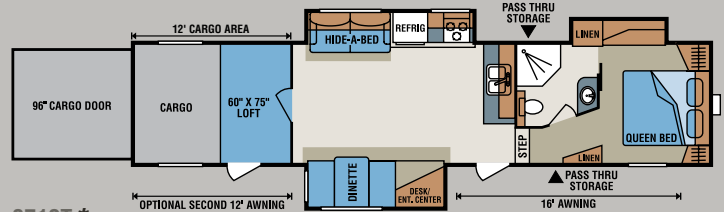

INFERNO

Fifth Wheel Toy Haulers

3712T
Cliffhanger Décor

This innovative toy hauler is loaded inside and out with popular features including hide-a-bed, glass shower surround, corner entertainment center and loft over 12' cargo area.

3410T *

3710T *

3712T *

3722T *

3732T *

4005T *

* All Inferno floorplans are existing dealer stock only.

OPT. TS = Optional Theatre Seating Placement