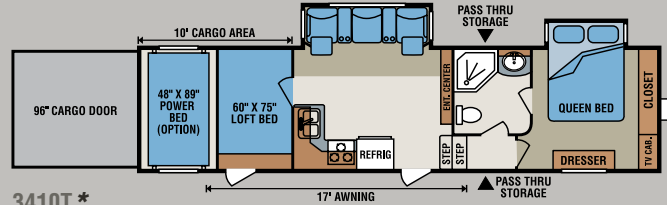

3410T *

* All Inferno floorplans are existing dealer stock only.

OPT. TS = Optional Theatre Seating Placement

Fifth Wheel Toy Haulers	3010T	3310T	3312T	3410T	3710T	3712T	3722T	3732T	4005T
UVW (Unloaded Vehicle Weight)*	10,450	10,263	10,650	11,035	12,415	12,680	12,200	12,390	13,576
Dry Hitch Weight*	2,340	1,820	2,250	2,160	2,310	2,305	2,080	2,610	3,016
Dry Axle Weight*	8,110	8,443	8,400	8,875	10,105	10,375	10,120	9,780	10,560
NCC (Net Carrying Capacity)	3,250	2,737	3,550	3,165	3,585	4,420	3,800	3,610	4,924
GVWR	13,700	13,000	14,200	14,200	16,000	17,100	16,000	16,000	18,500
Interior Height	76"	81"	81"	76"	76"	76"	76"	76"	76"
Exterior Height	160"	158"	157"	157"	160"	157"	157"	158"	160"
Exterior Width	100"	100"	100"	100"	100"	100"	100"	100"	100"
Exterior Length	35' 1"	35' 3"	37' 3"	36' 9"	40' 7"	42' 9"	40' 0"	41' 8"	44' 5"
Refrigerator (cu. feet)	6	6	6	6	6	6	6	6	6
Water Heater Cap. (gal. G/E w/DSI)	12	12	12	12	12	12	12	12	16
Fresh Water Cap. (gal.)	110	110	110	110	110	110	110	110	110
Waste & Gray Water Cap. (gal.)	114	119 ½	119 ½	114	114	114	114	114	171
LP Gas Cap. (lbs.)	60	60	60	60	60	60	60	60	60
Furnace BTUs (1,000s)	30	30	30	35	35	35	35	35	35
Tire Size	16"	16"	16"	16"	16"	16"	16"	16"	16"
Awning	18'	17'	17'	17'	15'	16'	15'	16'	15'

*This weight reflects the rolling average unit weight for each model. Your trailer weight will vary according to optional equipment.