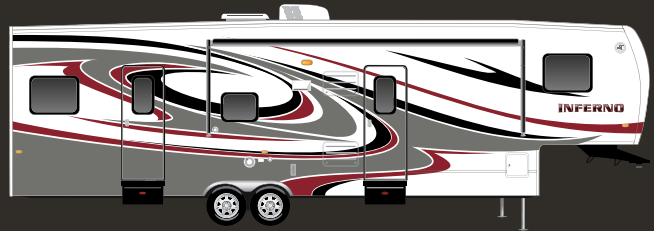

Silver Streak Partial Body Paint