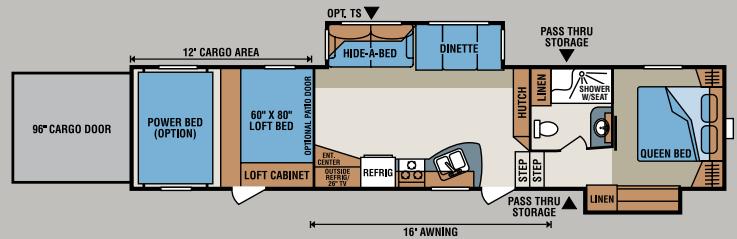

INFERNO

Fifth Wheel Toy Haulers

3712T
Cliffhanger Décor

This innovative toy hauler is loaded inside and out with popular features including hide-a-bed, glass shower surround, corner entertainment center and loft over 12' cargo area.

3410T *

3710T *

3712T *

3722T *

3732T *

4005T *

* All Inferno floorplans are existing dealer stock only.

OPT. TS = Optional Theatre Seating Placement

Options

- 2nd 13,500 BTU Ducted A/C in Bedroom
- 5.5 Cummins Onan® Generator (Requires Fuel Tank with Pump)
- 6 Pt. Leveling System
- 12V LED Lighting Package
- 19" LCD TV with Swing Arm in Bedroom/Cargo
- Dual Pane Windows
- Dyson® Vac
- Fan-Tastic® Vent in Kitchen/Bedroom/Cargo
- Fuel Tank with Pump Station
- Full Body Paint: Chili Spice or Silver Streak
- Glass Shower Door (Forced on 3732T)
- High Gloss Fiberglass
- Katching ZZs Mattress Upgrade
- Load Floor Storage Compartment
- Partial Body Paint: Chili Spice or Silver Streak
- Porch Package
- Power Awning over Radius Door
- Radiant Technology Insulation
- Rear Power Stabilizer Jacks
- Roto-Flex Hitch
- Side by Side 12 Cubic Foot Refrigerator (4005T Only)