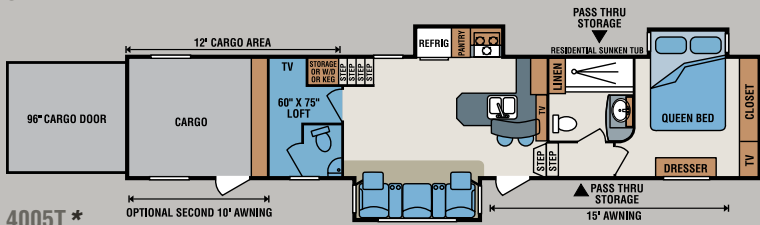

4005T *

* All Inferno floorplans are existing dealer stock only.

OPT. TS = Optional Theatre Seating Placement

Fifth Wheel Toy Haulers	3010T	3310T	3312T	3410T	3710T	3712T	3722T	3732T	4005T
UVW (Unloaded Vehicle Weight)*	10,450	10,263	10,650	11,035	12,415	12,680	12,200	12,390	13,576
Dry Hitch Weight*	2,340	1,820	2,250	2,160	2,310	2,305	2,080	2,610	3,016
Dry Axle Weight*	8,110	8,443	8,400	8,875	10,105	10,375	10,120	9,780	10,560
NCC (Net Carrying Capacity)	3,250	2,737	3,550	3,165	3,585	4,420	3,800	3,610	4,924
GVWR	13,700	13,000	14,200	14,200	16,000	17,100	16,000	16,000	18,500
Interior Height	76"	81"	81"	76"	76"	76"	76"	76"	76"
Exterior Height	160"	158"	157"	157"	160"	157"	157"	158"	160"
Exterior Width	100"	100"	100"	100"	100"	100"	100"	100"	100"
Exterior Length	35' 1"	35' 3"	37' 3"	36' 9"	40' 7"	42' 9"	40' 0"	41' 8"	44' 5"
Refrigerator (cu. feet)	6	6	6	6	6	6	6	6	6
Water Heater Cap. (gal. G/E w/DSI)	12	12	12	12	12	12	12	12	16
Fresh Water Cap. (gal.)	110	110	110	110	110	110	110	110	110
Waste & Gray Water Cap. (gal.)	114	119 ½	119 ½	114	114	114	114	114	171
LP Gas Cap. (lbs.)	60	60	60	60	60	60	60	60	60
Furnace BTUs (1,000s)	30	30	30	35	35	35	35	35	35
Tire Size	16"	16"	16"	16"	16"	16"	16"	16"	16"
Awning	18'	17'	17'	17'	15'	16'	15'	16'	15'

*This weight reflects the rolling average unit weight for each model. Your trailer weight will vary according to optional equipment.