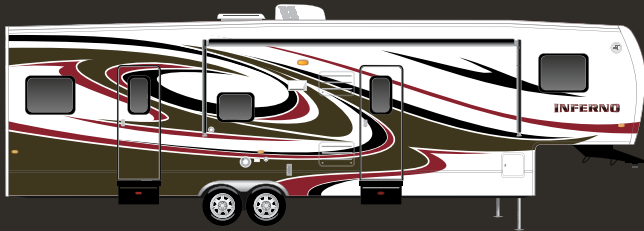

Optional Paint Packages

Chill Spice Partial Body Paint