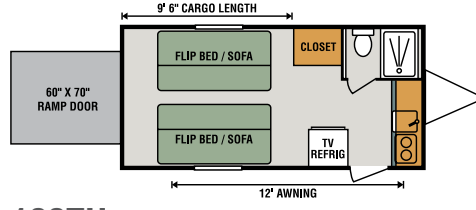

160TH Toy Hauler