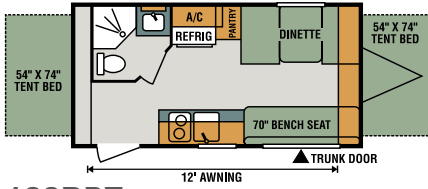

160RB

Travel Trailers	130RB	150RB	160QB	160RB	160TH	180BH	180QB	180RB	180TH	180THT	181BH
UVW (Unloaded Vehicle Weight)*	2,126	2,300	2,740	2,696	2,530	2,623	2,713	3,116	3,210	3,330	2,840
Dry Hitch Weight*	323	320	376	336	400	346	336	426	440	410	370
Dry Axle Weight*	1,803	1,980	2,364	2,360	2,130	2,277	2,377	2,690	2,770	2,920	2,470
NCC (Net Carrying Capacity)	674	500	760	804	1,470	877	787	1,384	1,790	1,670	660
GVWR	2,800	2,800	3,500	3,500	4,000	3,500	3,500	4,500	5,000	5,000	3,500
Interior Height	78"	78"	78"	78"	78"	78"	78"	78"	78"	78"	78"
Exterior Height w/o Roof A/C (unless noted)**	107"	107"	107"	107"	107"	107"	107"	118"	107"	107"	112"
Exterior Width	84"	84"	90"	90"	90"	84"	90"	90"	90"	90"	84"
Exterior Length	15' 10"	17' 2"	21' 10"	18' 10"	19' 4"	20' 6"	21' 10"	21' 3"	21' 7"	21' 7"	20' 6"
Refrigerator (cu. feet)	3	3	4	4	3	4	4	6	4	4	4
Water Heater Cap. (gal. LP w/DSI)	6	6	6	6	6	6	6	6	6	6	6
Fresh Water Cap. (gal.)	20	20	20	20	38	20	20	20	38	38	20
Waste Water Cap. (gal.)	15	15	26	26	5	15	26	26	30	30	15
Gray Water Cap. (gal.)	15	15	32	32	26	15	32	32	32	32	15
LP Gas Cap. (lbs.)	20	20	20	20	20	20	20	20	20	20	20
Furnace BTUs (1,000s)	20	20	20	20	20	20	20	20	20	20	20
Tire Size	13"	13"	14"	14"	15"	14"	14"	13"	15"	15"	14"
Awning	9'	11'	10'	12'	12'	9'	10'	13'	13'	13'	9'

*This weight reflects the rolling average unit weight for each model. Your trailer weight will vary according to optional equipment. **This exterior height is with roof A/C.