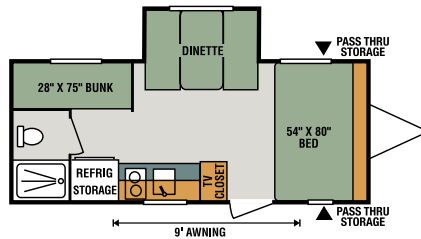

130RB

150RB

160QB

160RB

160TH Toy Hauler

180BH

180QB

180RB

180TH Toy Hauler

180THT Toy Hauler

181BH

Travel Trailers	130RB	150RB	160QB	160RB	160TH	180BH	180QB	180RB	180TH	180THT	181BH
UVW (Unloaded Vehicle Weight)*	2,126	2,300	2,740	2,696	2,530	2,623	2,713	3,116	3,210	3,330	2,840
Dry Hitch Weight*	323	320	376	336	400	346	336	426	440	410	370
Dry Axle Weight*	1,803	1,980	2,364	2,360	2,130	2,277	2,377	2,690	2,770	2,920	2,470
NCC (Net Carrying Capacity)	674	500	760	804	1,470	877	787	1,384	1,790	1,670	660
GVWR	2,800	2,800	3,500	3,500	4,000	3,500	3,500	4,500	5,000	5,000	3,500
Interior Height	78"	78"	78"	78"	78"	78"	78"	78"	78"	78"	78"
Exterior Height w/o Roof A/C (unless noted)**	107"	107"	107"	107"	107"	107"	107"	118"	107"	107"	112"
Exterior Width	84"	84"	90"	90"	90"	84"	90"	90"	90"	90"	84"
Exterior Length	15' 10"	17' 2"	21' 10"	18' 10"	19' 4"	20' 6"	21' 10"	21' 3"	21' 7"	21' 7"	20' 6"
Refrigerator (cu. feet)	3	3	4	4	3	4	4	6	4	4	4
Water Heater Cap. (gal. LP w/DSI)	6	6	6	6	6	6	6	6	6	6	6
Fresh Water Cap. (gal.)	20	20	20	20	38	20	20	20	38	38	20
Waste Water Cap. (gal.)	15	15	26	26	5	15	26	26	30	30	15
Gray Water Cap. (gal.)	15	15	32	32	26	15	32	32	32	32	15
LP Gas Cap. (lbs.)	20	20	20	20	20	20	20	20	20	20	20
Furnace BTUs (1,000s)	20	20	20	20	20	20	20	20	20	20	20
Tire Size	13"	13"	14"	14"	15"	14"	14"	13"	15"	15"	14"
Awning	9'	11'	10'	12'	12'	9'	10'	13'	13'	13'	9'

*This weight reflects the rolling average unit weight for each model. Your trailer weight will vary according to optional equipment. **This exterior height is with roof A/C.

With eleven floorplans to choose from, there's a model that perfect for your family and travel needs. These totally livable units feature fully functional kitchens and bathrooms with plenty of storage for your personal needs.