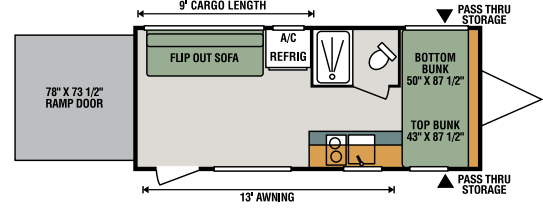

180TH Toy Hauler