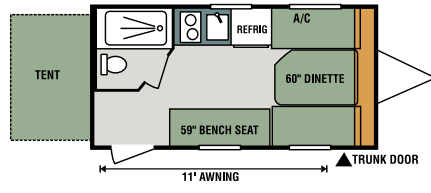

150RB

Travel Trailers	130RB	150RB	160QB	160RB	160TH	180BH	180QB	180RB	180TH	180THT	181BH
UVW (Unloaded Vehicle Weight)*	2,126	2,300	2,740	2,696	2,530	2,623	2,713	3,116	3,210	3,330	2,840
Dry Hitch Weight*	323	320	376	336	400	346	336	426	440	410	370
Dry Axle Weight*	1,803	1,980	2,364	2,360	2,130	2,277	2,377	2,690	2,770	2,920	2,470
NCC (Net Carrying Capacity)	674	500	760	804	1,470	877	787	1,384	1,790	1,670	660
GVWR	2,800	2,800	3,500	3,500	4,000	3,500	3,500	4,500	5,000	5,000	3,500
Interior Height	78"	78"	78"	78"	78"	78"	78"	78"	78"	78"	78"
Exterior Height w/o Roof A/C (unless noted)**	107"	107"	107"	107"	107"	107"	107"	118"	107"	107"	112"
Exterior Width	84"	84"	90"	90"	90"	84"	90"	90"	90"	90"	84"
Exterior Length	15' 10"	17' 2"	21' 10"	18' 10"	19' 4"	20' 6"	21' 10"	21' 3"	21' 7"	21' 7"	20' 6"
Refrigerator (cu. feet)	3	3	4	4	3	4	4	6	4	4	4
Water Heater Cap. (gal. LP w/DSI)	6	6	6	6	6	6	6	6	6	6	6
Fresh Water Cap. (gal.)	20	20	20	20	38	20	20	20	38	38	20
Waste Water Cap. (gal.)	15	15	26	26	5	15	26	26	30	30	15
Gray Water Cap. (gal.)	15	15	32	32	26	15	32	32	32	32	15
LP Gas Cap. (lbs.)	20	20	20	20	20	20	20	20	20	20	20
Furnace BTUs (1,000s)	20	20	20	20	20	20	20	20	20	20	20
Tire Size	13"	13"	14"	14"	15"	14"	14"	13"	15"	15"	14"
Awning	9'	11'	10'	12'	12'	9'	10'	13'	13'	13'	9'

*This weight reflects the rolling average unit weight for each model. Your trailer weight will vary according to optional equipment. **This exterior height is with roof A/C.