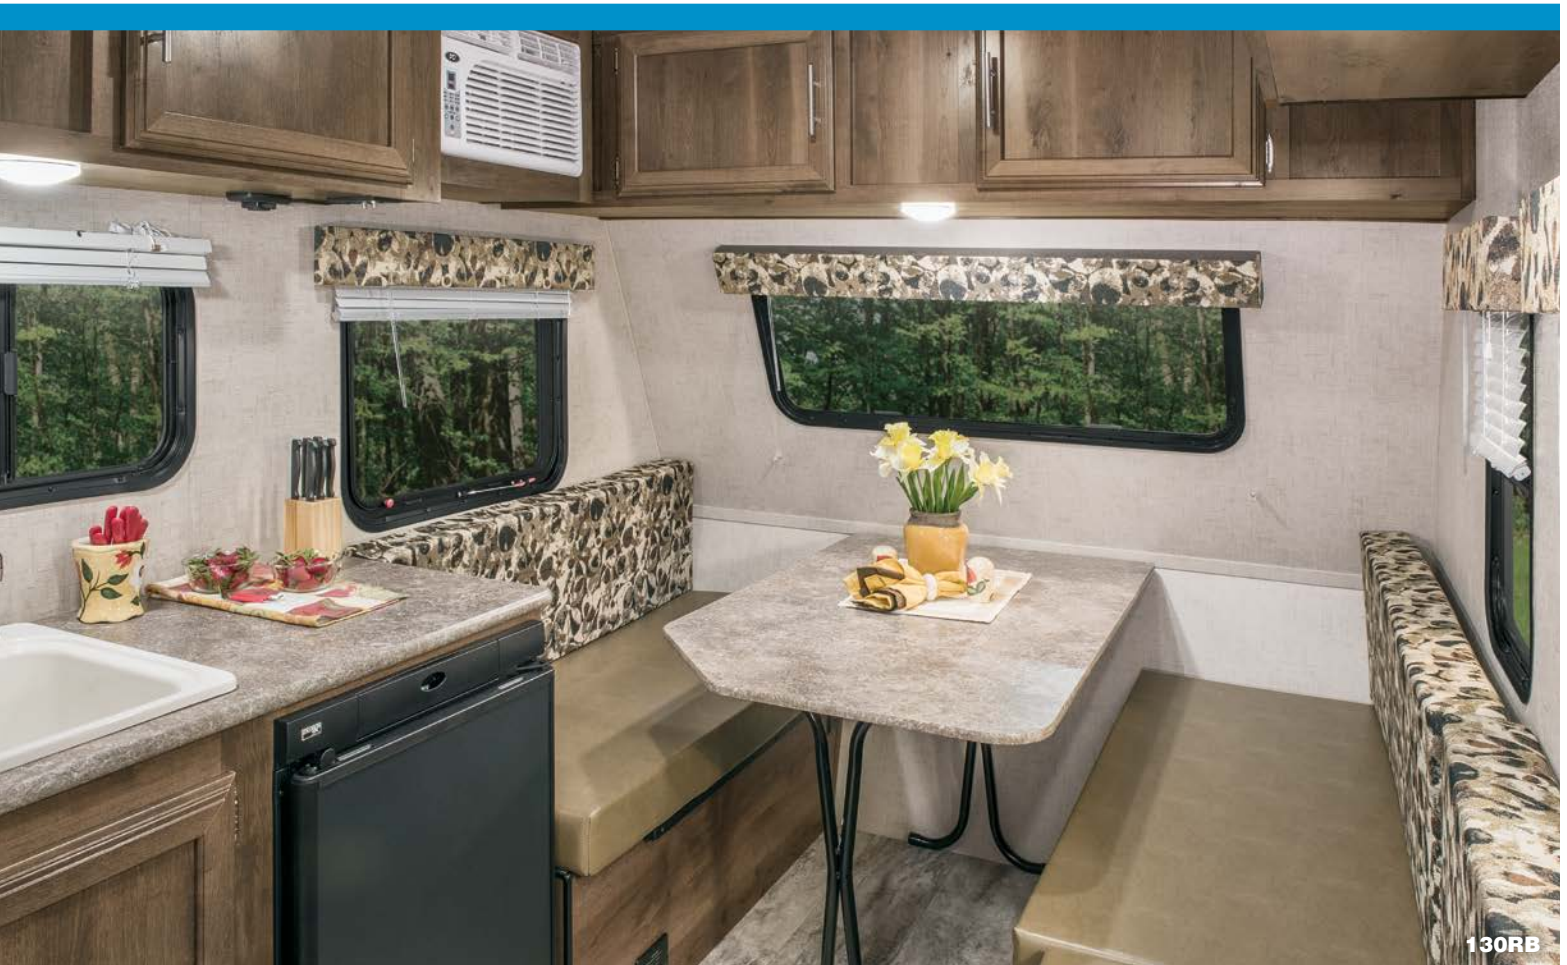

SPORTSMEN[®] *Classic*

ULTRA LIGHTWEIGHT TRAVEL TRAILERS

SPORTSMEN[®] *Classic*

Wherever you go in a Sportsmen Classic, the conveniences of home go with you. With a full 78 inches of interior height, these family-friendly units feature roomy, comfortable living space complete with amenities such as digital media stereo with Bluetooth technology, 12-volt USB ports, and a Key-Alike system so one key fits all baggage and entry doors.

The large convertible dinette doubles as sleeping quarters with thick high-density foam cushions for comfort, plus under-seat storage for added convenience.

Sportsmen Classic comes in a variety of easy-tow packages made strong by our K-Z Exclusive Tough-Shield exterior, front diamond plate, and Alum-a-Tough[®] roofing backed by a 12-year limited warranty. Off-Road Towing Packages are available with 15-inch mud tires and extra ground clearance to go where the fun is.

*This weight reflects the rolling average unit weight for each model. Your trailer weight will vary according to optional equipment. **This exterior height is with roof A/C.

With eleven floorplans to choose from, there's a model that perfect for your family and travel needs. These totally livable units feature fully functional kitchens and bathrooms with plenty of storage for your personal needs.

- Nitrogen-Filled Tires

Interior

- 20,000 BTU Furnace
- Plywood Bed Base
- Foot-Flush Toilet
- (2) 6 1/2" Interior Speakers
- 12V Dual USB Port
- Digital Media Stereo W/Bluetooth & USB Port

K-Z Convenience Package (mandatory option)