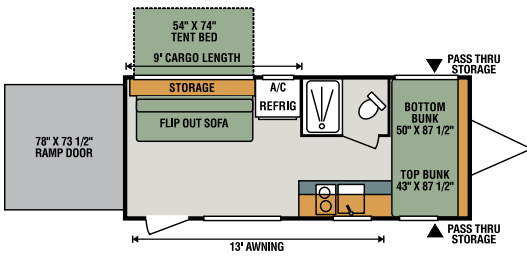

180THT Toy Hauler