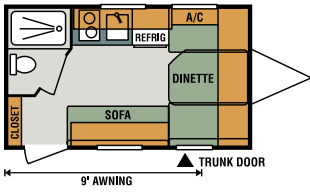

130RB

Travel Trailers	130RB	150RB	160QB	160RB	160TH	180BH	180QB	180RB	180TH	180THT	181BH
UVW (Unloaded Vehicle Weight)*	2,126	2,300	2,740	2,696	2,530	2,623	2,713	3,116	3,210	3,330	2,840
Dry Hitch Weight*	323	320	376	336	400	346	336	426	440	410	370
Dry Axle Weight*	1,803	1,980	2,364	2,360	2,130	2,277	2,377	2,690	2,770	2,920	2,470
NCC (Net Carrying Capacity)	674	500	760	804	1,470	877	787	1,384	1,790	1,670	660
GVWR	2,800	2,800	3,500	3,500	4,000	3,500	3,500	4,500	5,000	5,000	3,500
Interior Height	78"	78"	78"	78"	78"	78"	78"	78"	78"	78"	78"
Exterior Height w/o Roof A/C (unless noted)**	107"	107"	107"	107"	107"	107"	107"	118"	107"	107"	112"
Exterior Width	84"	84"	90"	90"	90"	84"	90"	90"	90"	90"	84"
Exterior Length	15' 10"	17' 2"	21' 10"	18' 10"	19' 4"	20' 6"	21' 10"	21' 3"	21' 7"	21' 7"	20' 6"
Refrigerator (cu. feet)	3	3	4	4	3	4	4	6	4	4	4
Water Heater Cap. (gal. LP w/DSI)	6	6	6	6	6	6	6	6	6	6	6
Fresh Water Cap. (gal.)	20	20	20	20	38	20	20	20	38	38	20
Waste Water Cap. (gal.)	15	15	26	26	5	15	26	26	30	30	15
Gray Water Cap. (gal.)	15	15	32	32	26	15	32	32	32	32	15
LP Gas Cap. (lbs.)	20	20	20	20	20	20	20	20	20	20	20
Furnace BTUs (1,000s)	20	20	20	20	20	20	20	20	20	20	20
Tire Size	13"	13"	14"	14"	15"	14"	14"	13"	15"	15"	14"
Awning	9'	11'	10'	12'	12'	9'	10'	13'	13'	13'	9'

*This weight reflects the rolling average unit weight for each model. Your trailer weight will vary according to optional equipment. **This exterior height is with roof A/C.