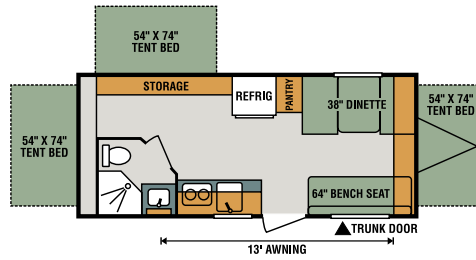

130RB

150RB

160QB

160RB

160TH Toy Hauler

180BH

180QB

180RB

180TH Toy Hauler

180THT Toy Hauler

181BH

Travel Trailers	130RB	150RB	160QB	160RB	160TH	180BH	180QB	180RB	180TH	180THT	181BH
UVW (Unloaded Vehicle Weight)*	2,126	2,300	2,740	2,696	2,530	2,623	2,713	3,116	3,210	3,330	2,840
Dry Hitch Weight*	323	320	376	336	400	346	336	426	440	410	370
Dry Axle Weight*	1,803	1,980	2,364	2,360	2,130	2,277	2,377	2,690	2,770	2,920	2,470
NCC (Net Carrying Capacity)	674	500	760	804	1,470	877	787	1,384	1,790	1,670	660
GVWR	2,800	2,800	3,500	3,500	4,000	3,500	3,500	4,500	5,000	5,000	3,500
Interior Height	78"	78"	78"	78"	78"	78"	78"	78"	78"	78"	78"
Exterior Height w/o Roof A/C (unless noted)**	107"	107"	107"	107"	107"	107"	107"	118"	107"	107"	112"
Exterior Width	84"	84"	90"	90"	90"	84"	90"	90"	90"	90"	84"
Exterior Length	15' 10"	17' 2"	21' 10"	18' 10"	19' 4"	20' 6"	21' 10"	21' 3"	21' 7"	21' 7"	20' 6"
Refrigerator (cu. feet)	3	3	4	4	3	4	4	6	4	4	4
Water Heater Cap. (gal. LP w/DSI)	6	6	6	6	6	6	6	6	6	6	6
Fresh Water Cap. (gal.)	20	20	20	20	38	20	20	20	38	38	20
Waste Water Cap. (gal.)	15	15	26	26	5	15	26	26	30	30	15
Gray Water Cap. (gal.)	15	15	32	32	26	15	32	32	32	32	15
LP Gas Cap. (lbs.)	20	20	20	20	20	20	20	20	20	20	20
Furnace BTUs (1,000s)	20	20	20	20	20	20	20	20	20	20	20
Tire Size	13"	13"	14"	14"	15"	14"	14"	13"	15"	15"	14"
Awning	9'	11'	10'	12'	12'	9'	10'	13'	13'	13'	9'