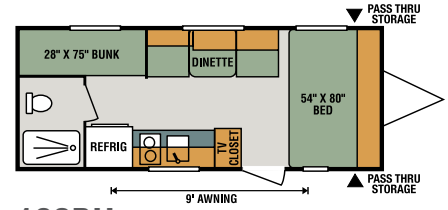

180BH

Travel Trailers	130RB	150RB	160QB	160RB	160TH	180BH	180QB	180RB	180TH	180THT	181BH
UVW (Unloaded Vehicle Weight)*	2,126	2,300	2,740	2,696	2,530	2,623	2,713	3,116	3,210	3,330	2,840
Dry Hitch Weight*	323	320	376	336	400	346	336	426	440	410	370
Dry Axle Weight*	1,803	1,980	2,364	2,360	2,130	2,277	2,377	2,690	2,770	2,920	2,470
NCC (Net Carrying Capacity)	674	500	760	804	1,470	877	787	1,384	1,790	1,670	660
GVWR	2,800	2,800	3,500	3,500	4,000	3,500	3,500	4,500	5,000	5,000	3,500
Interior Height	78"	78"	78"	78"	78"	78"	78"	78"	78"	78"	78"
Exterior Height w/o Roof A/C (unless noted)**	107"	107"	107"	107"	107"	107"	107"	118"	107"	107"	112"
Exterior Width	84"	84"	90"	90"	90"	84"	90"	90"	90"	90"	84"
Exterior Length	15' 10"	17' 2"	21' 10"	18' 10"	19' 4"	20' 6"	21' 10"	21' 3"	21' 7"	21' 7"	20' 6"
Refrigerator (cu. feet)	3	3	4	4	3	4	4	6	4	4	4
Water Heater Cap. (gal. LP w/DSI)	6	6	6	6	6	6	6	6	6	6	6
Fresh Water Cap. (gal.)	20	20	20	20	38	20	20	20	38	38	20
Waste Water Cap. (gal.)	15	15	26	26	5	15	26	26	30	30	15
Gray Water Cap. (gal.)	15	15	32	32	26	15	32	32	32	32	15
LP Gas Cap. (lbs.)	20	20	20	20	20	20	20	20	20	20	20
Furnace BTUs (1,000s)	20	20	20	20	20	20	20	20	20	20	20
Tire Size	13"	13"	14"	14"	15"	14"	14"	13"	15"	15"	14"
Awning	9'	11'	10'	12'	12'	9'	10'	13'	13'	13'	9'

*This weight reflects the rolling average unit weight for each model. Your trailer weight will vary according to optional equipment. **This exterior height is with roof A/C.