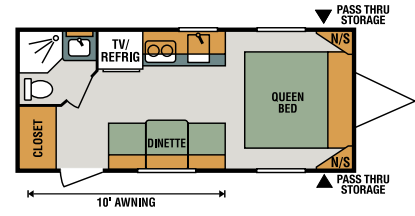

160QB

Travel Trailers	130RB	150RB	160QB	160RB	160TH	180BH	180QB	180RB	180TH	180THT	181BH
UVW (Unloaded Vehicle Weight)*	2,126	2,300	2,740	2,696	2,530	2,623	2,713	3,116	3,210	3,330	2,840
Dry Hitch Weight*	323	320	376	336	400	346	336	426	440	410	370
Dry Axle Weight*	1,803	1,980	2,364	2,360	2,130	2,277	2,377	2,690	2,770	2,920	2,470
NCC (Net Carrying Capacity)	674	500	760	804	1,470	877	787	1,384	1,790	1,670	660
GVWR	2,800	2,800	3,500	3,500	4,000	3,500	3,500	4,500	5,000	5,000	3,500
Interior Height	78"	78"	78"	78"	78"	78"	78"	78"	78"	78"	78"
Exterior Height w/o Roof A/C (unless noted)**	107"	107"	107"	107"	107"	107"	107"	118"	107"	107"	112"
Exterior Width	84"	84"	90"	90"	90"	84"	90"	90"	90"	90"	84"
Exterior Length	15' 10"	17' 2"	21' 10"	18' 10"	19' 4"	20' 6"	21' 10"	21' 3"	21' 7"	21' 7"	20' 6"
Refrigerator (cu. feet)	3	3	4	4	3	4	4	6	4	4	4
Water Heater Cap. (gal. LP w/DSI)	6	6	6	6	6	6	6	6	6	6	6
Fresh Water Cap. (gal.)	20	20	20	20	38	20	20	20	38	38	20
Waste Water Cap. (gal.)	15	15	26	26	5	15	26	26	30	30	15
Gray Water Cap. (gal.)	15	15	32	32	26	15	32	32	32	32	15
LP Gas Cap. (lbs.)	20	20	20	20	20	20	20	20	20	20	20
Furnace BTUs (1,000s)	20	20	20	20	20	20	20	20	20	20	20
Tire Size	13"	13"	14"	14"	15"	14"	14"	13"	15"	15"	14"
Awning	9'	11'	10'	12'	12'	9'	10'	13'	13'	13'	9'

*This weight reflects the rolling average unit weight for each model. Your trailer weight will vary according to optional equipment. **This exterior height is with roof A/C.