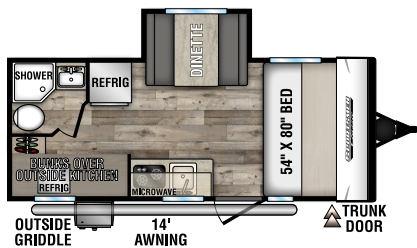

170MB

UVW - 2,870 | Exterior Length - 22' | Sleeps - 3

180BH

UVW - 2,690 | Exterior Length - 21' 5" | Sleeps - 4

180RBT

UVW - 3,370 | Exterior Length - 21' 9" | Sleeps - 8

180TH TOY HAULER UVW - 3,260 | Exterior Length - 21' 8" | Sleeps - 4

181BH UVW - 2,980 | Exterior Length - 21' 5" | Sleeps - 5

191BHK

UVW - 3,420 | Exterior Length - 22' 1" | Sleeps - 5

Dealer:

985 N 900 W SHIPSEWANA, IN 46565

E: KZ@KZ-RV.COM

WWW.KZ-RV.COM

Due to continual research and advances, manufacturer reserves the right to change specifications, design, price and equipment without notice, and assumes no responsibility for any error in this literature. Some items shown are not included as standard or optional equipment.