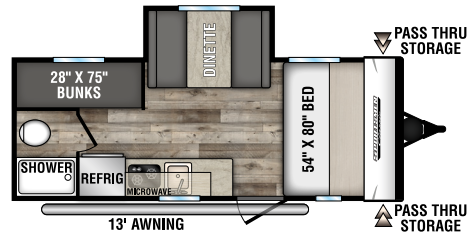

*Calculated R-Value

NOTE: Options and packages can be found on the website

130RB

UVW - 2,240 | Exterior Length - 16' 9" | Sleeps - 2

160QB

UVW - 2,900 | Exterior Length - 22' | Sleeps - 3

160RBT

UVW - 2,740 | Exterior Length - 19' 2" | Sleeps - 6

170MB

UVW - 2,870 | Exterior Length - 22' | Sleeps - 3

180BH

UVW - 2,690 | Exterior Length - 21' 5" | Sleeps - 4

180RBT

UVW - 3,370 | Exterior Length - 21' 9" | Sleeps - 8

180TH TOY HAULER UVW - 3,260 | Exterior Length - 21' 8" | Sleeps - 4

181BH UVW - 2,980 | Exterior Length - 21' 5" | Sleeps - 5

191BHK

UVW - 3,420 | Exterior Length - 22' 1" | Sleeps - 5

Dealer:

985 N 900 W SHIPSEWANA, IN 46565

E: KZ@KZ-RV.COM

WWW.KZ-RV.COM

Due to continual research and advances, manufacturer reserves the right to change specifications, design, price and equipment without notice, and assumes no responsibility for any error in this literature. Some items shown are not included as standard or optional equipment.