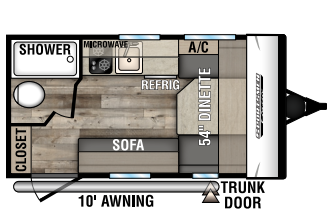

*This weight reflects the rolling average unit weight for each model. Your trailer weight will vary according to optional equipment. **This exterior height is with A/C. *** Exterior length is measured from rear of bumper to leading edge of coupler.

*Calculated R-Value

NOTE: Options and packages can be found on the website

130RB

UVW - 2,240 | Exterior Length - 16' 9" | Sleeps - 2

160QB

UVW - 2,900 | Exterior Length - 22' | Sleeps - 3

160RBT

UVW - 2,740 | Exterior Length - 19' 2" | Sleeps - 6

170MB

UVW - 2,870 | Exterior Length - 22' | Sleeps - 3

180BH

UVW - 2,690 | Exterior Length - 21' 5" | Sleeps - 4

180RBT

UVW - 3,370 | Exterior Length - 21' 9" | Sleeps - 8

180TH TOY HAULER UVW - 3,260 | Exterior Length - 21' 8" | Sleeps - 4