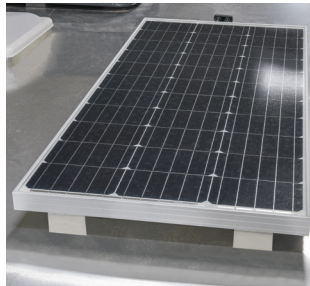

**OFF-GRID/OFF-ROAD
PACKAGE (optional)**

KEY FEATURES:

- 3/8" Fully walkable roof
- Dicor Tufflex PVC roof membrane w/lifetime warranty
- 4 Scissor style stabilizer jacks
- Walk-around queen bed (select models)
- Spacious shower

Ultra Lightweight Travel Trailers	130RB	160QB	160RBT	170MB	180BH	180RBT	180TH	181BH	191BHK
UVW (Unloaded Vehicle Weight)*	2,240	2,900	2,740	2,870	2,690	3,370	3,260	2,980	3,420
Dry Hitch Weight*	270	360	310	420	280	360	460	390	400
Dry Axle Weight*	1,970	2,540	2,430	2,450	2,410	3,010	2,800	2,590	3,020
CCC (Cargo Carrying Capacity)	560	600	760	630	810	1,130	1,740	520	580
GVWR	2,800	3,500	3,500	3,500	3,500	4,500	5,000	3,500	4,000
Interior Height	78"	78"	78"	78"	78"	78"	78"	78"	78"
Exterior Height w/o A/C (unless noted)**	107"	107"	107"	112"	107"	118***	107"	112"	112"
Exterior Width	84"	90"	90"	90"	84"	90"	90"	84"	90"
Exterior Length***	16' 9"	22'	19' 2"	22'	21' 5"	21' 9"	21' 8"	21' 5"	22' 1"
Refrigerator (cu. feet)	3	8	8	8	8	8	8	8	8
Water Heater Cap. (gal. LP w/DSI)	6	6	6	6	6	6	6	6	6
Fresh Water Cap. (gal.)	20	20	20	20	20	20	38	20	20
Waste Water Cap. (gal.)	26	26	26	26	26	30	30	26	30
Gray Water Cap. (gal.)	26	26	30	28	26	28	30	26	28
LP Gas Cap. (lbs.)	20	20	20	20	20	20	20	20	20
Furnace BTUs (1,000s)	20	20	20	20	20	20	20	20	20
Tire Size	14"	14"	14"	14"	14"	14"	15"	14"	15"
Awning	10'	12'	12'	12'	13'	13'	13'	13'	14'

*This weight reflects the rolling average unit weight for each model. Your trailer weight will vary according to optional equipment. **This exterior height is with A/C. *** Exterior length is measured from rear of bumper to leading edge of coupler.