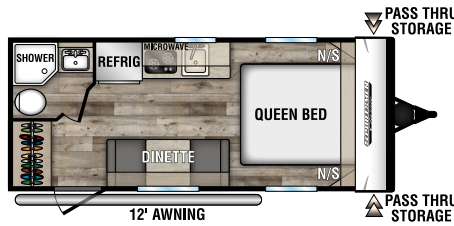

*Calculated R-Value

NOTE: Options and packages can be found on the website

130RB

UVW - 2,240 | Exterior Length - 16' 9" | Sleeps - 2

160QB

UVW - 2,900 | Exterior Length - 22' | Sleeps - 3

160RBT

UVW - 2,740 | Exterior Length - 19' 2" | Sleeps - 6