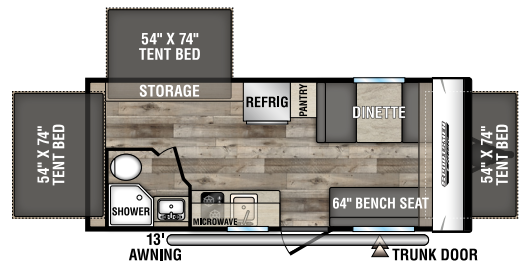

*Calculated R-Value

NOTE: Options and packages can be found on the website

130RB

UVW - 2,240 | Exterior Length - 16' 9" | Sleeps - 2

160QB

UVW - 2,900 | Exterior Length - 22' | Sleeps - 3

160RBT

UVW - 2,740 | Exterior Length - 19' 2" | Sleeps - 6

170MB

UVW - 2,870 | Exterior Length - 22' | Sleeps - 3

180BH

UVW - 2,690 | Exterior Length - 21' 5" | Sleeps - 4

180RBT

UVW - 3,370 | Exterior Length - 21' 9" | Sleeps - 8

180TH TOY HAULER UVW - 3,260 | Exterior Length - 21' 8" | Sleeps - 4