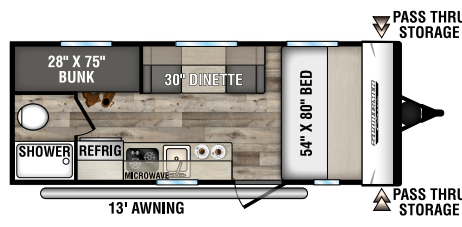

*Calculated R-Value

NOTE: Options and packages can be found on the website

130RB

UVW - 2,240 | Exterior Length - 16' 9" | Sleeps - 2

160QB

UVW - 2,900 | Exterior Length - 22' | Sleeps - 3

160RBT

UVW - 2,740 | Exterior Length - 19' 2" | Sleeps - 6

170MB

UVW - 2,870 | Exterior Length - 22' | Sleeps - 3

180BH

UVW - 2,690 | Exterior Length - 21' 5" | Sleeps - 4

180RBT

UVW - 3,370 | Exterior Length - 21' 9" | Sleeps - 8

180TH TOY HAULER UVW - 3,260 | Exterior Length - 21' 8" | Sleeps - 4