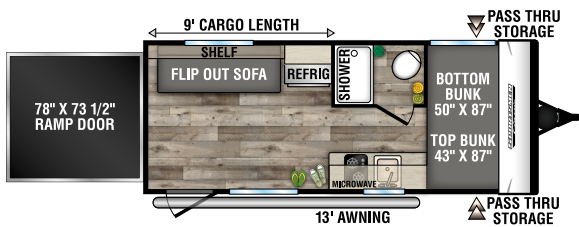

*Calculated R-Value

NOTE: Options and packages can be found on the website

130RB

UVW - 2,240 | Exterior Length - 16' 9" | Sleeps - 2

160QB

UVW - 2,900 | Exterior Length - 22' | Sleeps - 3

160RBT

UVW - 2,740 | Exterior Length - 19' 2" | Sleeps - 6

170MB

UVW - 2,870 | Exterior Length - 22' | Sleeps - 3

180BH

UVW - 2,690 | Exterior Length - 21' 5" | Sleeps - 4

180RBT

UVW - 3,370 | Exterior Length - 21' 9" | Sleeps - 8

180TH TOY HAULER UVW - 3,260 | Exterior Length - 21' 8" | Sleeps - 4

181BH UVW - 2,980 | Exterior Length - 21' 5" | Sleeps - 5

191BHK

UVW - 3,420 | Exterior Length - 22' 1" | Sleeps - 5

Dealer:

985 N 900 W SHIPSEWANA, IN 46565

E: KZ@KZ-RV.COM

WWW.KZ-RV.COM

Due to continual research and advances, manufacturer reserves the right to change specifications, design, price and equipment without notice, and assumes no responsibility for any error in this literature. Some items shown are not included as standard or optional equipment.