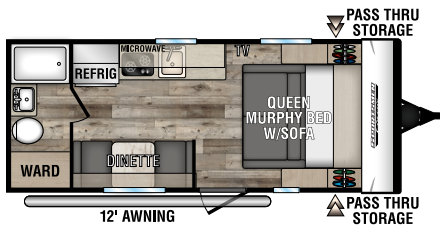

*Calculated R-Value

NOTE: Options and packages can be found on the website

130RB

UVW - 2,240 | Exterior Length - 16' 9" | Sleeps - 2

160QB

UVW - 2,900 | Exterior Length - 22' | Sleeps - 3

160RBT

UVW - 2,740 | Exterior Length - 19' 2" | Sleeps - 6