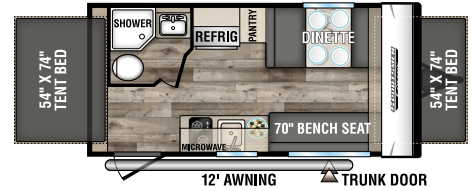

*Calculated R-Value

NOTE: Options and packages can be found on the website

130RB

UVW - 2,240 | Exterior Length - 16' 9" | Sleeps - 2

160QB

UVW - 2,900 | Exterior Length - 22' | Sleeps - 3

160RBT

UVW - 2,740 | Exterior Length - 19' 2" | Sleeps - 6