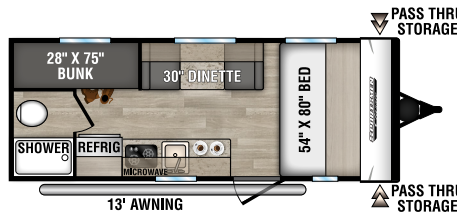

180BH
UWV - 2,690 | Exterior Length - 21' 5" | Sleeps - 4