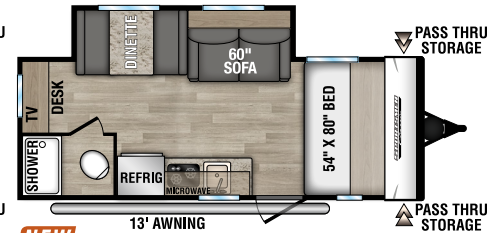

170MB
UWV - 2,980 | Exterior Length - 22' | Sleeps - 3

180BH
UWV - 2,690 | Exterior Length - 21' 5" | Sleeps - 4

180RBT
UWV - 3,380 | Exterior Length - 21' 9" | Sleeps - 8

180TH TOY HAULER UWV - 3,340 | Exterior Length - 21' 8" | Sleeps - 4

181BH UWV - 3,070 | Exterior Length - 21' 5" | Sleeps - 5

181SS UWV - 3,520 | Exterior Length - 22' 2" | Sleeps - 4

191BHK
UWV - 3,490 | Exterior Length - 22' 1" | Sleeps - 5

Dealer:

985 N 900 W SHIPSEWANA, IN 46565