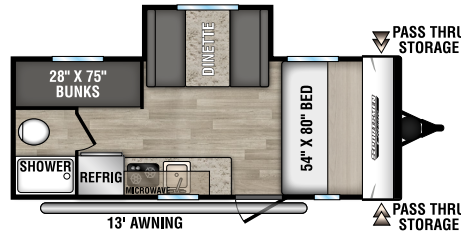

170MB
UWV - 2,980 | Exterior Length - 22' | Sleeps - 3

180BH
UWV - 2,690 | Exterior Length - 21' 5" | Sleeps - 4

180RBT
UWV - 3,380 | Exterior Length - 21' 9" | Sleeps - 8

180TH TOY HAULER UWV - 3,340 | Exterior Length - 21' 8" | Sleeps - 4

181BH UWV - 3,070 | Exterior Length - 21' 5" | Sleeps - 5

181SS UWV - 3,520 | Exterior Length - 22' 2" | Sleeps - 4

191BHK
UWV - 3,490 | Exterior Length - 22' 1" | Sleeps - 5

Dealer:

985 N 900 W SHIPSEWANA, IN 46565