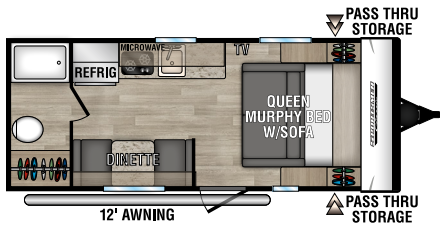

*Calculated R-Value

NOTE: Options and packages can be found on the website

130RB
UWV - 2,350 | Exterior Length - 16' 9" | Sleeps - 2

160QB
UWV - 2,940 | Exterior Length - 22' | Sleeps - 3

160RBT
UWV - 2,850 | Exterior Length - 19' 2" | Sleeps - 6