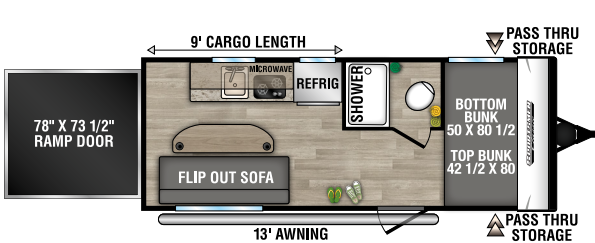

180TH TOY HAULER UWV - 3,340 | Exterior Length - 21' 8" | Sleeps - 4