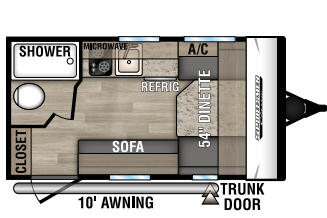

2023 SPORTSMEN CLASSIC TRAVEL TRAILERS

STANDARDS

- KZ Exclusive Tough Shield .030 Exterior Metal
- R-7* Insulation in Sidewalls
- Front Diamond Plate
- Tinted Windows
- Radial Tires
- Self-Adjust Electric Brakes
- Rear Bumper w/Sewer Hose Storage
- Digital TV Antenna
- Cable Hookup
- City Water Fill
- 12V Converter w/Charger
- LP Tank
- Shower & Toilet
- 6-Gallon LP DSI Water Heater
- Rail-Style Cabinet Doors w/Modern Handles
- Overhead Cabinets
- LED Interior Lights
- Tank Monitor Panel
- 2-Burner Range
- Microwave
- 8 CU FT 12V Refrigerator (N/A 130RB)
- Single-Bowl Sink

*Calculated R-Value

NOTE: Options and packages can be found on the website

130RB
UWV - 2,350 | Exterior Length - 16' 9" | Sleeps - 2