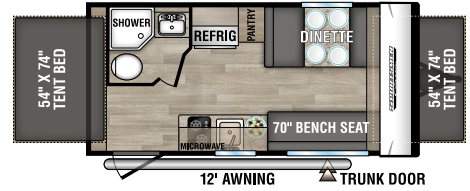

*Calculated R-Value

NOTE: Options and packages can be found on the website

130RB
UWV - 2,350 | Exterior Length - 16' 9" | Sleeps - 2

160QB
UWV - 2,940 | Exterior Length - 22' | Sleeps - 3

160RBT
UWV - 2,850 | Exterior Length - 19' 2" | Sleeps - 6