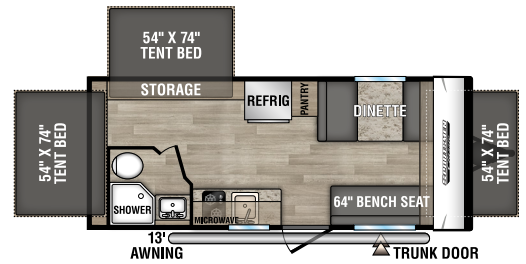

*Calculated R-Value

NOTE: Options and packages can be found on the website

130RB
UWV - 2,350 | Exterior Length - 16' 9" | Sleeps - 2

160QB
UWV - 2,940 | Exterior Length - 22' | Sleeps - 3

160RBT
UWV - 2,850 | Exterior Length - 19' 2" | Sleeps - 6

170MB
UWV - 2,980 | Exterior Length - 22' | Sleeps - 3

180BH
UWV - 2,690 | Exterior Length - 21' 5" | Sleeps - 4

180RBT
UWV - 3,380 | Exterior Length - 21' 9" | Sleeps - 8

180TH TOY HAULER UWV - 3,340 | Exterior Length - 21' 8" | Sleeps - 4

181BH UWV - 3,070 | Exterior Length - 21' 5" | Sleeps - 5

181SS UWV - 3,520 | Exterior Length - 22' 2" | Sleeps - 4

191BHK
UWV - 3,490 | Exterior Length - 22' 1" | Sleeps - 5

Dealer:

985 N 900 W SHIPSEWANA, IN 46565