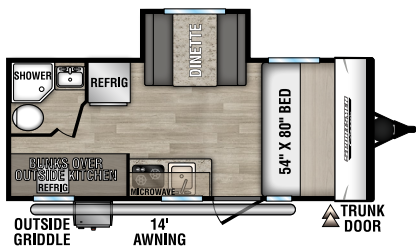

170MB
UWV - 2,980 | Exterior Length - 22' | Sleeps - 3

180BH
UWV - 2,690 | Exterior Length - 21' 5" | Sleeps - 4

180RBT
UWV - 3,380 | Exterior Length - 21' 9" | Sleeps - 8

180TH TOY HAULER UWV - 3,340 | Exterior Length - 21' 8" | Sleeps - 4

181BH UWV - 3,070 | Exterior Length - 21' 5" | Sleeps - 5

181SS UWV - 3,520 | Exterior Length - 22' 2" | Sleeps - 4

191BHK
UWV - 3,490 | Exterior Length - 22' 1" | Sleeps - 5

Dealer:

985 N 900 W SHIPSEWANA, IN 46565