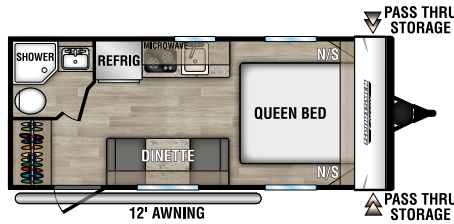

*Calculated R-Value

NOTE: Options and packages can be found on the website

130RB
UWV - 2,350 | Exterior Length - 16' 9" | Sleeps - 2

160QB
UWV - 2,940 | Exterior Length - 22' | Sleeps - 3

160RBT
UWV - 2,850 | Exterior Length - 19' 2" | Sleeps - 6