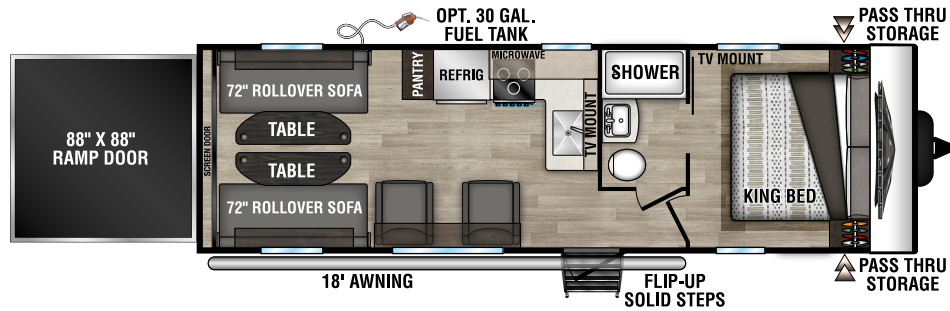

2024 SPORTSTER TRAVEL TRAILER TOY HAULERS

270THR
UVW - 6,840
Exterior Length - 30' 8"
Sleeps - 4