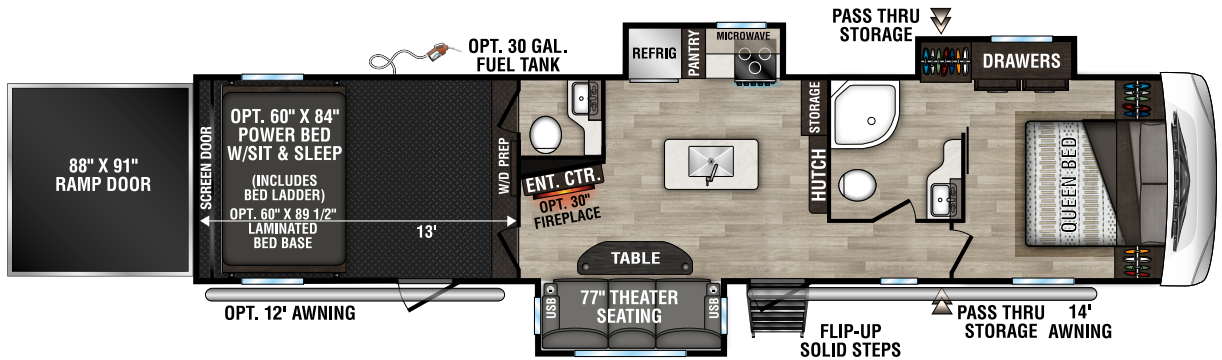

331TH13 | Gummetal décor

2024 SPORTSTER TOY HAULERS

STANDARDS

- 102" Wide Body
- 3/8" Fully Walk-On Roof Decking
- 1-Piece, Seamless, Walk-on, Tufflex Roofing Material w/Lifetime Warranty - More Info
- Radius Truss Rafters
- 90" Interior Wall Height (TTs)
- Awning w/Drip Rail & Spouts
- Cargo Tie-Down Rings
- Tuff Ply® in Enclosed Cargo Areas
- (2) 20# LP Bottles w/Cover (TTs)
- (2) 30# LP Bottles (FWs)
- 30 AMP Service
- 13,500 BTU A/C
- (2) or (4) Stabilizer Jacks (F/P specific)
- Enclosed Pin Box (FWs)
- Tinted Safety Glass Windows
- Self-Adjust Brakes
- Cable & Satellite Hookup
- Radius Entry Door
- Extra-Large, Smooth, Screwless Baggage Doors
- Outside Shower (F/P specific)
- LED Light in Pass-Thru Storage
- Winter Bypass Kit
- Built-in Medicine Cabinet w/Mirror in Bathroom
- Shower Surround
- Power Vent in Bathroom
- Flush-Floor Bedroom (FWs)
- Queen Mattress
- Linoleum Throughout
- Roller Ball Bearing Drawer Glides
- Super-Sized Panoramic Slide Room Window
- LED Interior Lighting
- Monitor Panel
- Digital TV Antenna w/Booster
- 3-Burner Cooktop
- Range Hood w/12V Light & Exhaust Fan
- Oven
- Microwave w/Turntable
- Large Overhead Cabinets

NOTE: Options and packages can be found on the website

102-inch
WIDE BODY

CLIMATE PACKAGE

Added insulation so you can extend the camping season, with a fully-enclosed, insulated, and heated underbelly to protect tanks and pipes (R-9* sidewalls, R-20* roof, and R-24* floor).