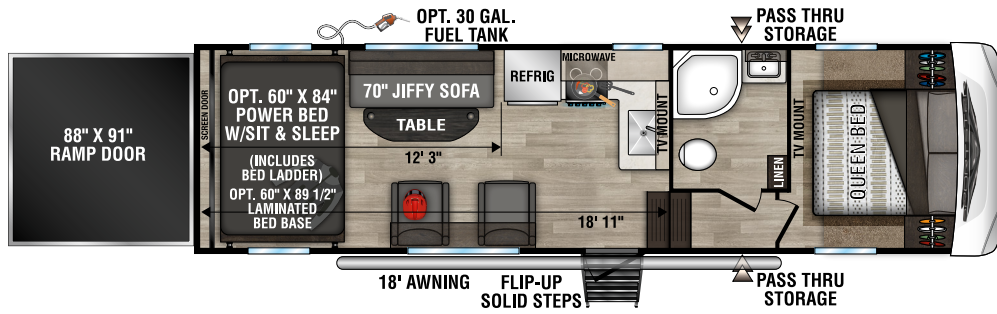

2024 SPORTSTER FIFTH WHEEL TOY HAULERS

280TH
UVW - 8,310
Exterior Length - 32' 6"
Sleeps - 7