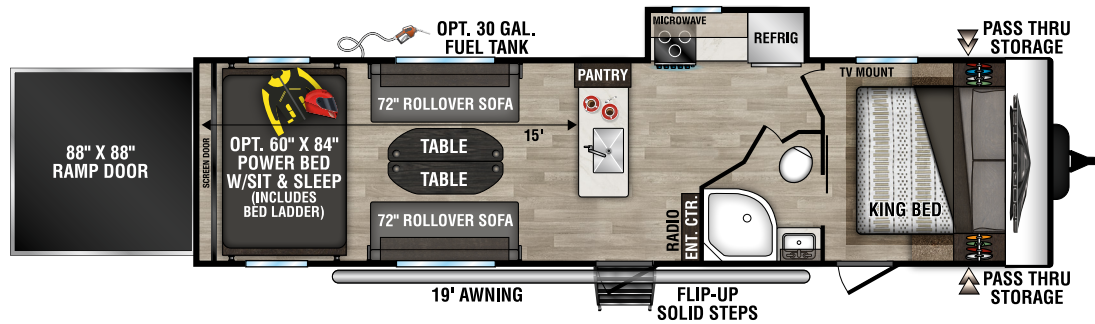

301THR
UVW - 8,220
Exterior Length - 35' 10"
Sleeps - 8