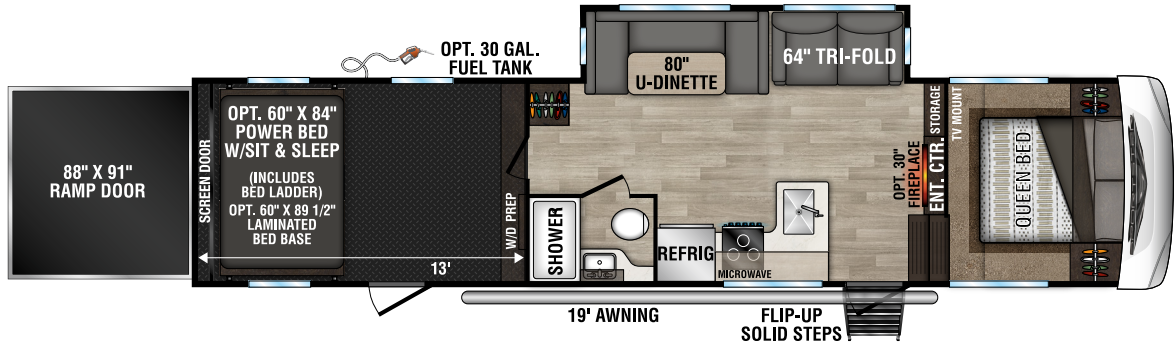

331TH13
UVW - 9,800
Exterior Length - 38' 6"
Sleeps - 8