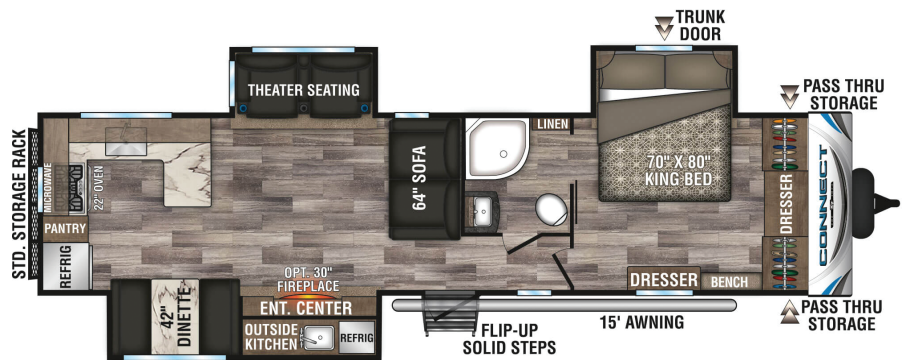

CONSTRUCTION

The Connect C323RK is distinguished by KZ’s old-world craftsmanship, which the company backs with a two-year warranty.

The roof is constructed using 3/8” “walk on” roof decking covered by a seamless layer of Dicor’s Tufflex Roofing membrane that carries a 15-Year Warranty. Among the many advantages of Tufflex is the high solar reflectivity, which reflects more of the solar heat and UV rays than the materials typically seen in the RV industry, keeping the interior of the trailer cool during the summer. This helps increase the air conditioning efficiency, and the high heat emissivity of the Tufflex material also helps the roof cool down faster than conventional materials. Strong and flexible, this roofing material resists punctures, dents and tears from campground tree limbs, hailstorms, and

travel hazards. The 100% PVC material will not streak, discolour, peel, or chalk, and it is 100% recyclable. The roof is insulated to R-20.

Flooring is 5/8” tongue and groove plywood, covered with high quality wood grain linoleum throughout the trailer, that resists cracking in cold weather. The floor and underbelly are R-24 insulated, and the 1” thick cargo compartment doors with the KZ Easy-Catch baggage door system are very strong and well insulated compared to the conventional half-inch doors typical in the RV industry.

Sidewalls are aluminum framed and laminated with UVA and UVB resistant gelcoat Lamilux® exterior fiberglass, enclosing high density solid block insulation.

Front and rear walls have R-9 insulation. The Platinum Package includes an optional fiberglass front cap, and there is a protective front diamond plate shield to minimize road damage.

Our test coach included KZ RV’s Climate Package, with a fully enclosed and heated underbelly, which protects fresh, grey, and black water tanks from freezing and road hazards.

ON THE ROAD

The Connect C323RK rides on an Equa-Flex® suspension with aluminum wheels and nitrogen filled radial tires. This, in conjunction with very carefully engineered weight distribution throughout the coach, and the aerodynamic advantage of the front cap and the enclosed underbelly, contributes to very confident road handling characteristics and optimal fuel efficiency for a trailer of this size and weight.