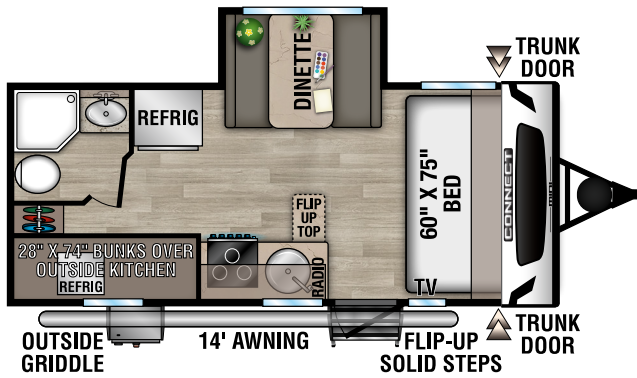

RECREATIONAL
VEHICLES

CONNECT

mini

ULTRA LIGHTWEIGHT TRAVEL TRAILERS

NEW

CM181RB UYW - 3,850 | Exterior Length - 22'1" | Sleeps - TBD

NEW

CM191BHK UYW - 4,040 | Exterior Length - 22'1" | Sleeps - 5

NEW

CM231BH UYW - 4,600 | Exterior Length - 27'4" | Sleeps - 8

985 N 900 W SHIPSEWANA, IN 46565

E: KZ@KZ-RV.COM

WWW.KZ-RV.COM

Due to continual research and advances, manufacturer reserves the right to change specifications, design, price and equipment without notice, and assumes no responsibility for any error in this literature. Some items shown are not included as standard or optional equipment.
©2023KZ | 09/28/23 | 2M