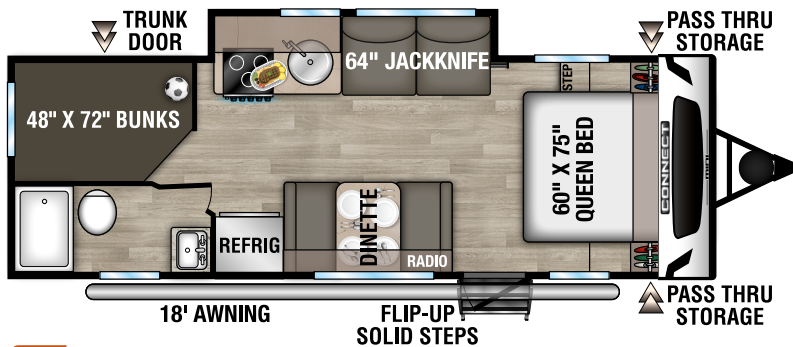

RECREATIONAL
VEHICLES

CONNECT

mini

ULTRA LIGHTWEIGHT TRAVEL TRAILERS

NEW

CM181RB UYW - 3,850 | Exterior Length - 22'1" | Sleeps - TBD

NEW

CM191BHK UYW - 4,040 | Exterior Length - 22'1" | Sleeps - 5

NEW

CM231BH UYW - 4,600 | Exterior Length - 27'4" | Sleeps - 8

985 N 900 W SHIPSEWANA, IN 46565

E: KZ@KZ-RV.COM

WWW.KZ-RV.COM

Due to continual research and advances, manufacturer reserves the right to change specifications, design, price and equipment without notice, and assumes no responsibility for any error in this literature. Some items shown are not included as standard or optional equipment.
©2023KZ | 09/28/23 | 2M