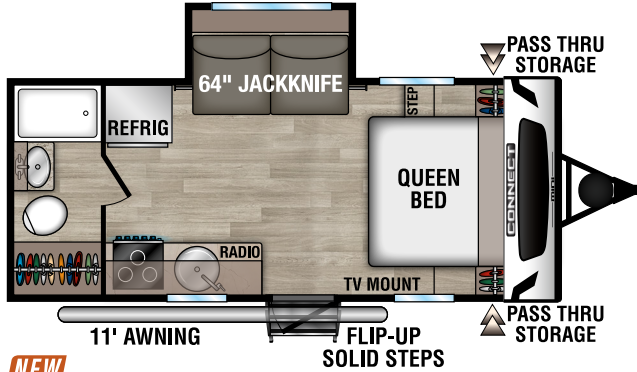

RECREATIONAL
VEHICLES

CONNECT

mini

ULTRA LIGHTWEIGHT TRAVEL TRAILERS

NEW

CM181RB UYW - 3,850 | Exterior Length - 22'1" | Sleeps - TBD

NEW

CM191BHK UYW - 4,040 | Exterior Length - 22'1" | Sleeps - 5

NEW

CM231BH UYW - 4,600 | Exterior Length - 27'4" | Sleeps - 8

985 N 900 W SHIPSEWANA, IN 46565

E: KZ@KZ-RV.COM

WWW.KZ-RV.COM

Due to continual research and advances, manufacturer reserves the right to change specifications, design, price and equipment without notice, and assumes no responsibility for any error in this literature. Some items shown are not included as standard or optional equipment.
©2023KZ | 09/28/23 | 2M