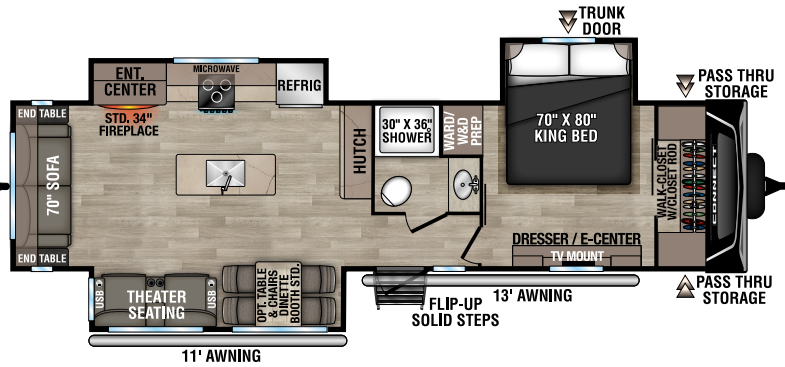

C272FK U VW - 6,900 | Exterior Length - 31'1" | Sleeps - 5

NEW
C282FKK U VW - 7,270 | Exterior Length - 32'3" | Sleeps - 5

C291BHK U VW - 6,820 | Exterior Length - 33'11" | Sleeps - 10

2024 CONNECT

NEW
C302FBK UVW - 7,820 | Exterior Length - 35' 3" | Sleeps - 5

NEW
C302RBK UVW - 7,680 | Exterior Length - 35' 1" | Sleeps - 5

C312RE UVW - 7,510 | Exterior Length - 36' 1" | Sleeps - 6

C313MK UVW - 8,470 | Exterior Length - 36' 1" | Sleeps - 4

C322BHK UVW - 7,940 | Exterior Length - 37' 1" | Sleeps - 9