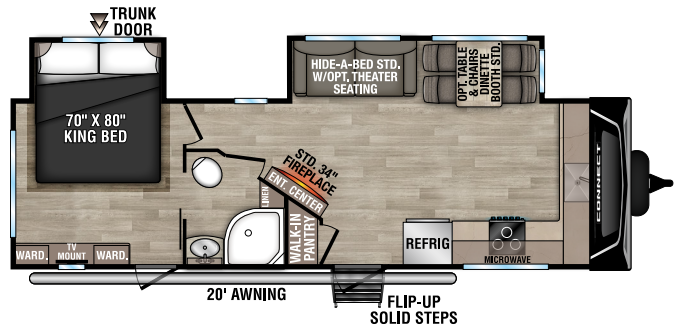

RECREATIONAL
VEHICLES

CONNECT

LIGHTWEIGHT TRAVEL TRAILERS

C241RLK U VW - 5,860 | Exterior Length - 28'11" | Sleeps - 5

C261RB U VW - 6,460 | Exterior Length - 30'4" | Sleeps - 5

NEW
C262RLK U VW - 6,890 | Exterior Length - 31'11" | Sleeps - 5

C272FK U VW - 6,900 | Exterior Length - 31'1" | Sleeps - 5

NEW
C282FKK U VW - 7,270 | Exterior Length - 32'3" | Sleeps - 5

C291BHK U VW - 6,820 | Exterior Length - 33'11" | Sleeps - 10

2024 CONNECT

NEW
C302FBK UVW - 7,820 | Exterior Length - 35' 3" | Sleeps - 5

NEW
C302RBK UVW - 7,680 | Exterior Length - 35' 1" | Sleeps - 5

C312RE UVW - 7,510 | Exterior Length - 36' 1" | Sleeps - 6

C313MK UVW - 8,470 | Exterior Length - 36' 1" | Sleeps - 4

C322BHK UVW - 7,940 | Exterior Length - 37' 1" | Sleeps - 9