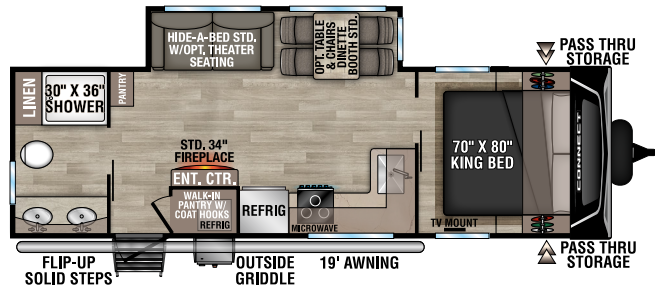

RECREATIONAL
VEHICLES

CONNECT

LIGHTWEIGHT TRAVEL TRAILERS

C241RLK U VW - 5,860 | Exterior Length - 28'11" | Sleeps - 5

C261RB U VW - 6,460 | Exterior Length - 30'4" | Sleeps - 5

NEW
C262RLK U VW - 6,890 | Exterior Length - 31'11" | Sleeps - 5

C272FK U VW - 6,900 | Exterior Length - 31'1" | Sleeps - 5

NEW
C282FKK U VW - 7,270 | Exterior Length - 32'3" | Sleeps - 5

C291BHK U VW - 6,820 | Exterior Length - 33'11" | Sleeps - 10

2024 CONNECT

NEW
C302FBK UVW - 7,820 | Exterior Length - 35' 3" | Sleeps - 5

NEW
C302RBK UVW - 7,680 | Exterior Length - 35' 1" | Sleeps - 5

C312RE UVW - 7,510 | Exterior Length - 36' 1" | Sleeps - 6

C313MK UVW - 8,470 | Exterior Length - 36' 1" | Sleeps - 4

C322BHK UVW - 7,940 | Exterior Length - 37' 1" | Sleeps - 9