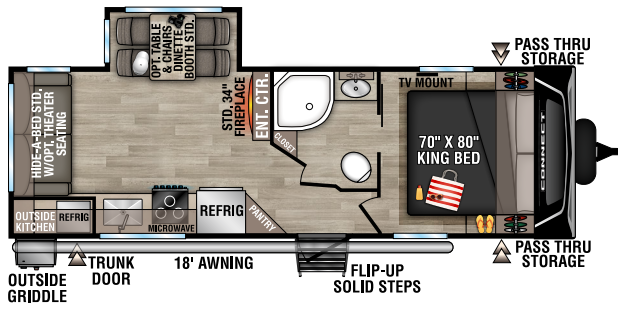

RECREATIONAL
VEHICLES

CONNECT

LIGHTWEIGHT TRAVEL TRAILERS

C241RLK U VW - 5,860 | Exterior Length - 28'11" | Sleeps - 5

C261RB U VW - 6,460 | Exterior Length - 30'4" | Sleeps - 5

NEW
C262RLK U VW - 6,890 | Exterior Length - 31'11" | Sleeps - 5

C272FK U VW - 6,900 | Exterior Length - 31'1" | Sleeps - 5

NEW
C282FKK U VW - 7,270 | Exterior Length - 32'3" | Sleeps - 5

C291BHK U VW - 6,820 | Exterior Length - 33'11" | Sleeps - 10

2024 CONNECT

NEW
C302FBK UVW - 7,820 | Exterior Length - 35' 3" | Sleeps - 5

NEW
C302RBK UVW - 7,680 | Exterior Length - 35' 1" | Sleeps - 5

C312RE UVW - 7,510 | Exterior Length - 36' 1" | Sleeps - 6

C313MK UVW - 8,470 | Exterior Length - 36' 1" | Sleeps - 4

C322BHK UVW - 7,940 | Exterior Length - 37' 1" | Sleeps - 9