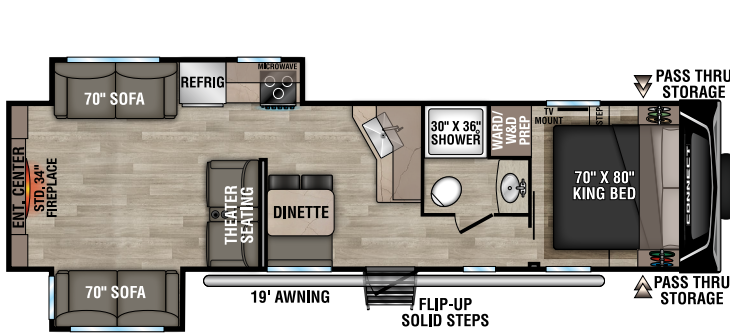

C272FK U VW - 6,900 | Exterior Length - 31'1" | Sleeps - 5

NEW
C282FKK U VW - 7,270 | Exterior Length - 32'3" | Sleeps - 5

C291BHK U VW - 6,820 | Exterior Length - 33'11" | Sleeps - 10

2024 CONNECT

NEW
C302FBK UVW - 7,820 | Exterior Length - 35' 3" | Sleeps - 5

NEW
C302RBK UVW - 7,680 | Exterior Length - 35' 1" | Sleeps - 5

C312RE UVW - 7,510 | Exterior Length - 36' 1" | Sleeps - 6

C313MK UVW - 8,470 | Exterior Length - 36' 1" | Sleeps - 4

C322BHK UVW - 7,940 | Exterior Length - 37' 1" | Sleeps - 9