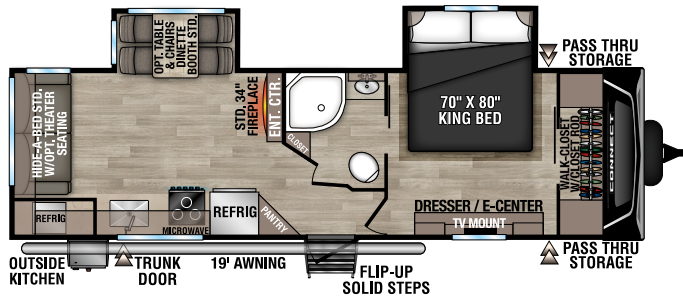

RECREATIONAL
VEHICLES

CONNECT

LIGHTWEIGHT TRAVEL TRAILERS

C241RLK U VW - 5,860 | Exterior Length - 28'11" | Sleeps - 5

C261RB U VW - 6,460 | Exterior Length - 30'4" | Sleeps - 5

NEW
C262RLK U VW - 6,890 | Exterior Length - 31'11" | Sleeps - 5

C272FK U VW - 6,900 | Exterior Length - 31'1" | Sleeps - 5

NEW
C282FKK U VW - 7,270 | Exterior Length - 32'3" | Sleeps - 5

C291BHK U VW - 6,820 | Exterior Length - 33'11" | Sleeps - 10

2024 CONNECT

NEW
C302FBK UVW - 7,820 | Exterior Length - 35' 3" | Sleeps - 5

NEW
C302RBK UVW - 7,680 | Exterior Length - 35' 1" | Sleeps - 5

C312RE UVW - 7,510 | Exterior Length - 36' 1" | Sleeps - 6

C313MK UVW - 8,470 | Exterior Length - 36' 1" | Sleeps - 4

C322BHK UVW - 7,940 | Exterior Length - 37' 1" | Sleeps - 9