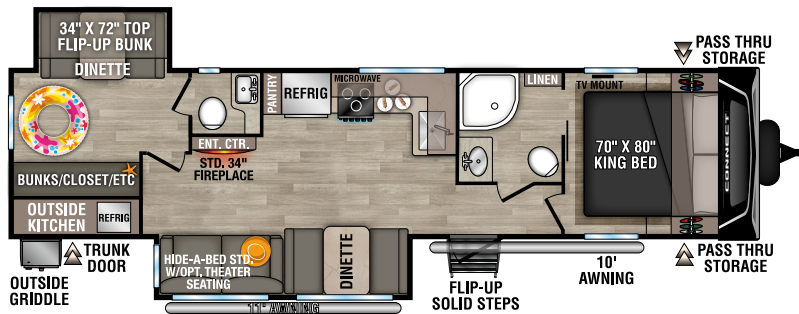

RECREATIONAL
VEHICLES

CONNECT

LIGHTWEIGHT TRAVEL TRAILERS

C241RLK U VW - 5,860 | Exterior Length - 28'11" | Sleeps - 5

C261RB U VW - 6,460 | Exterior Length - 30'4" | Sleeps - 5

NEW
C262RLK U VW - 6,890 | Exterior Length - 31'11" | Sleeps - 5

C272FK U VW - 6,900 | Exterior Length - 31'1" | Sleeps - 5

NEW
C282FKK U VW - 7,270 | Exterior Length - 32'3" | Sleeps - 5

C291BHK U VW - 6,820 | Exterior Length - 33'11" | Sleeps - 10

2024 CONNECT

NEW
C302FBK UVW - 7,820 | Exterior Length - 35' 3" | Sleeps - 5

NEW
C302RBK UVW - 7,680 | Exterior Length - 35' 1" | Sleeps - 5

C312RE UVW - 7,510 | Exterior Length - 36' 1" | Sleeps - 6

C313MK UVW - 8,470 | Exterior Length - 36' 1" | Sleeps - 4

C322BHK UVW - 7,940 | Exterior Length - 37' 1" | Sleeps - 9