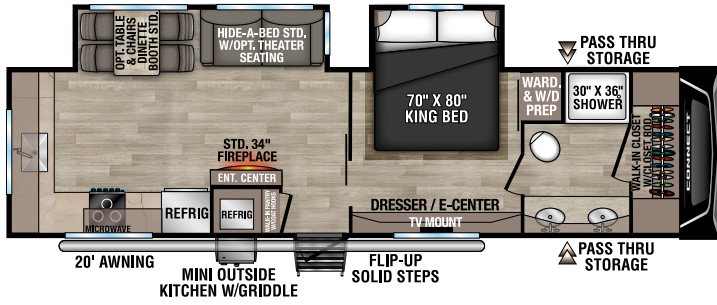

C272FK U VW - 6,900 | Exterior Length - 31'1" | Sleeps - 5

NEW
C282FKK U VW - 7,270 | Exterior Length - 32'3" | Sleeps - 5

C291BHK U VW - 6,820 | Exterior Length - 33'11" | Sleeps - 10

2024 CONNECT

NEW
C302FBK UVW - 7,820 | Exterior Length - 35' 3" | Sleeps - 5

NEW
C302RBK UVW - 7,680 | Exterior Length - 35' 1" | Sleeps - 5

C312RE UVW - 7,510 | Exterior Length - 36' 1" | Sleeps - 6

C313MK UVW - 8,470 | Exterior Length - 36' 1" | Sleeps - 4

C322BHK UVW - 7,940 | Exterior Length - 37' 1" | Sleeps - 9