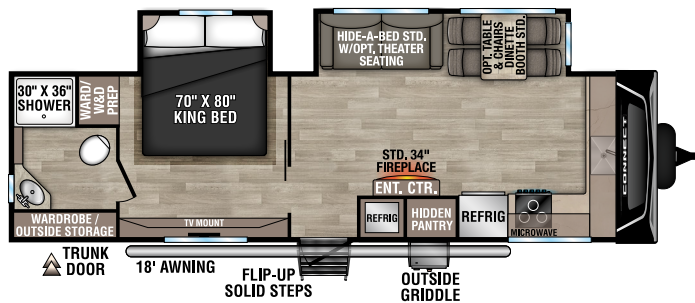

RECREATIONAL
VEHICLES

CONNECT

LIGHTWEIGHT TRAVEL TRAILERS

C241RLK U VW - 5,860 | Exterior Length - 28'11" | Sleeps - 5

C261RB U VW - 6,460 | Exterior Length - 30'4" | Sleeps - 5

NEW
C262RLK U VW - 6,890 | Exterior Length - 31'11" | Sleeps - 5

C272FK U VW - 6,900 | Exterior Length - 31'1" | Sleeps - 5

NEW
C282FKK U VW - 7,270 | Exterior Length - 32'3" | Sleeps - 5

C291BHK U VW - 6,820 | Exterior Length - 33'11" | Sleeps - 10

2024 CONNECT

NEW
C302FBK UVW - 7,820 | Exterior Length - 35' 3" | Sleeps - 5

NEW
C302RBK UVW - 7,680 | Exterior Length - 35' 1" | Sleeps - 5

C312RE UVW - 7,510 | Exterior Length - 36' 1" | Sleeps - 6

C313MK UVW - 8,470 | Exterior Length - 36' 1" | Sleeps - 4

C322BHK UVW - 7,940 | Exterior Length - 37' 1" | Sleeps - 9