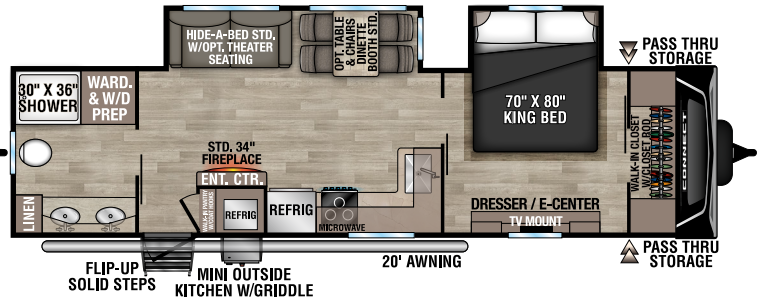

C272FK U VW - 6,900 | Exterior Length - 31'1" | Sleeps - 5

NEW
C282FKK U VW - 7,270 | Exterior Length - 32'3" | Sleeps - 5

C291BHK U VW - 6,820 | Exterior Length - 33'11" | Sleeps - 10

2024 CONNECT

NEW
C302FBK UVW - 7,820 | Exterior Length - 35' 3" | Sleeps - 5

NEW
C302RBK UVW - 7,680 | Exterior Length - 35' 1" | Sleeps - 5

C312RE UVW - 7,510 | Exterior Length - 36' 1" | Sleeps - 6

C313MK UVW - 8,470 | Exterior Length - 36' 1" | Sleeps - 4

C322BHK UVW - 7,940 | Exterior Length - 37' 1" | Sleeps - 9