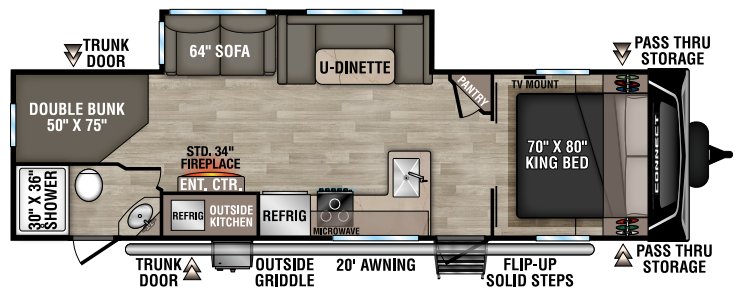

RECREATIONAL
VEHICLES

CONNECT

LIGHTWEIGHT TRAVEL TRAILERS

C241RLK U VW - 5,860 | Exterior Length - 28'11" | Sleeps - 5

C261RB U VW - 6,460 | Exterior Length - 30'4" | Sleeps - 5

NEW
C262RLK U VW - 6,890 | Exterior Length - 31'11" | Sleeps - 5

C272FK U VW - 6,900 | Exterior Length - 31'1" | Sleeps - 5

NEW
C282FKK U VW - 7,270 | Exterior Length - 32'3" | Sleeps - 5

C291BHK U VW - 6,820 | Exterior Length - 33'11" | Sleeps - 10

2024 CONNECT

NEW
C302FBK UVW - 7,820 | Exterior Length - 35' 3" | Sleeps - 5

NEW
C302RBK UVW - 7,680 | Exterior Length - 35' 1" | Sleeps - 5

C312RE UVW - 7,510 | Exterior Length - 36' 1" | Sleeps - 6

C313MK UVW - 8,470 | Exterior Length - 36' 1" | Sleeps - 4

C322BHK UVW - 7,940 | Exterior Length - 37' 1" | Sleeps - 9