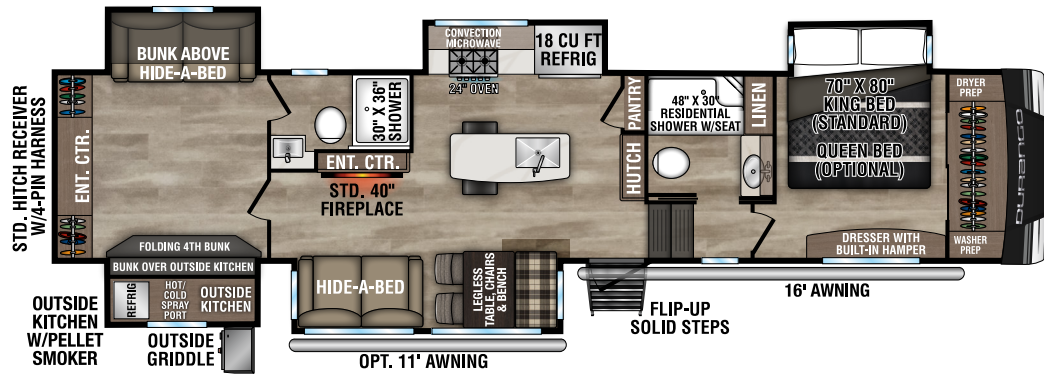

# DURANGO

FULL PROFILE LUXURY FIFTH WHEELS

NEW

D280RKD UVW - 9,960 | Exterior Length - 32' 11" | Sleeps - 3

D301RLT UVW - 10,620 | Exterior Length - 34' 3" | Sleeps - 4

D311BHD UVW - 10,460 | Exterior Length - 36' 11" | Sleeps - 9

D321RKT UVW - 10,710 | Exterior Length - 34' 10" | Sleeps - 4

# 2024 DURANGO

D326RLT UVW -10,970 | Exterior Length - 37' 7" | Sleeps - 6

D333RLT UVW -10,800 | Exterior Length - 37' 10" | Sleeps - 4

D348BHF UVW -13,310 | Exterior Length - 42' 2" | Sleeps - 9

D349DBF UVW -12,310 | Exterior Length - 42' 4" | Sleeps - 4