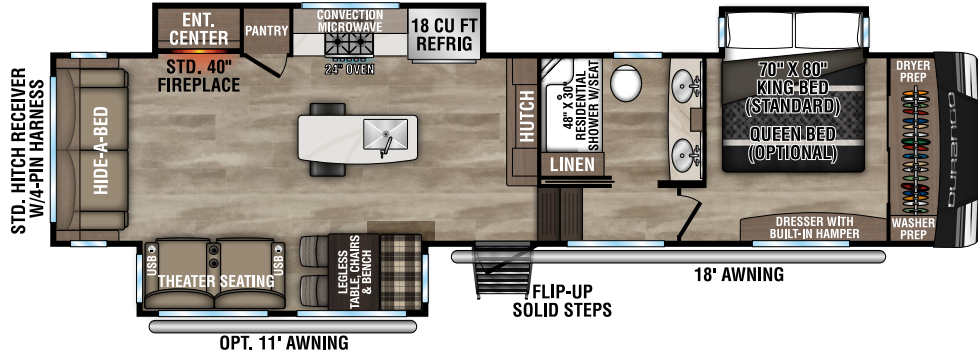

# DURANGO

FULL PROFILE LUXURY FIFTH WHEELS

NEW

D280RKD UVW - 9,960 | Exterior Length - 32' 11" | Sleeps - 3

D301RLT UVW - 10,620 | Exterior Length - 34' 3" | Sleeps - 4

D311BHD UVW - 10,460 | Exterior Length - 36' 11" | Sleeps - 9

D321RKT UVW - 10,710 | Exterior Length - 34' 10" | Sleeps - 4

# 2024 DURANGO

D326RLT UVW -10,970 | Exterior Length - 37' 7" | Sleeps - 6

D333RLT UVW -10,800 | Exterior Length - 37' 10" | Sleeps - 4

D348BHF UVW -13,310 | Exterior Length - 42' 2" | Sleeps - 9

D349DBF UVW -12,310 | Exterior Length - 42' 4" | Sleeps - 4