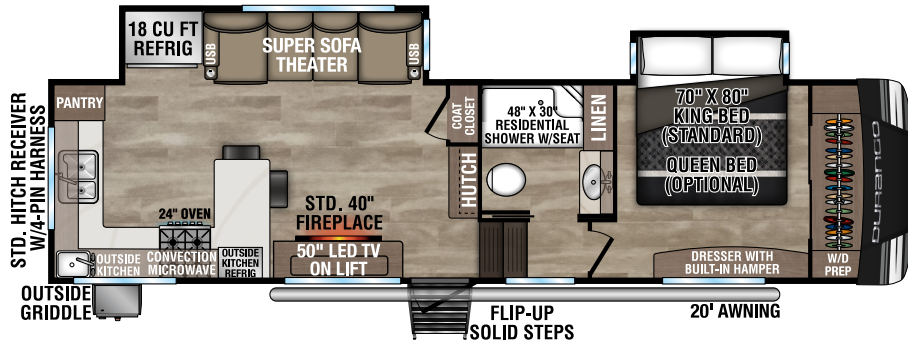

# DURANGO

FULL PROFILE LUXURY FIFTH WHEELS

NEW

D280RKD UVW - 9,960 | Exterior Length - 32' 11" | Sleeps - 3

D301RLT UVW - 10,620 | Exterior Length - 34' 3" | Sleeps - 4

D311BHD UVW - 10,460 | Exterior Length - 36' 11" | Sleeps - 9

D321RKT UVW - 10,710 | Exterior Length - 34' 10" | Sleeps - 4

# 2024 DURANGO

D326RLT UVW -10,970 | Exterior Length - 37' 7" | Sleeps - 6

D333RLT UVW -10,800 | Exterior Length - 37' 10" | Sleeps - 4

D348BHF UVW -13,310 | Exterior Length - 42' 2" | Sleeps - 9

D349DBF UVW -12,310 | Exterior Length - 42' 4" | Sleeps - 4