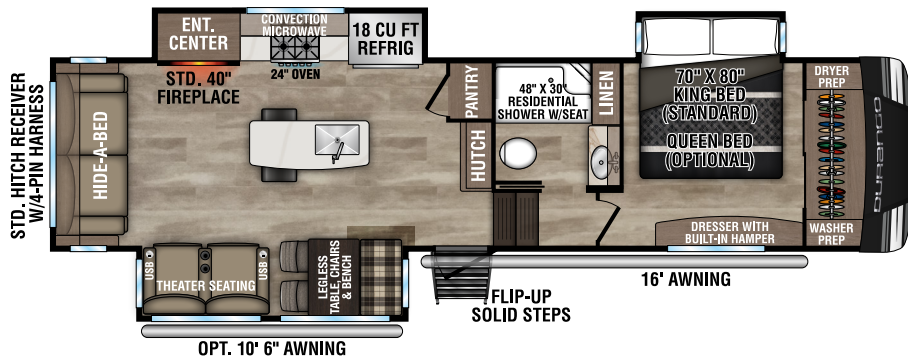

# DURANGO

FULL PROFILE LUXURY FIFTH WHEELS

NEW

D280RKD UVW - 9,960 | Exterior Length - 32' 11" | Sleeps - 3

D301RLT UVW - 10,620 | Exterior Length - 34' 3" | Sleeps - 4

D311BHD UVW - 10,460 | Exterior Length - 36' 11" | Sleeps - 9

D321RKT UVW - 10,710 | Exterior Length - 34' 10" | Sleeps - 4

# 2024 DURANGO

D326RLT UVW -10,970 | Exterior Length - 37' 7" | Sleeps - 6

D333RLT UVW -10,800 | Exterior Length - 37' 10" | Sleeps - 4

D348BHF UVW -13,310 | Exterior Length - 42' 2" | Sleeps - 9

D349DBF UVW -12,310 | Exterior Length - 42' 4" | Sleeps - 4