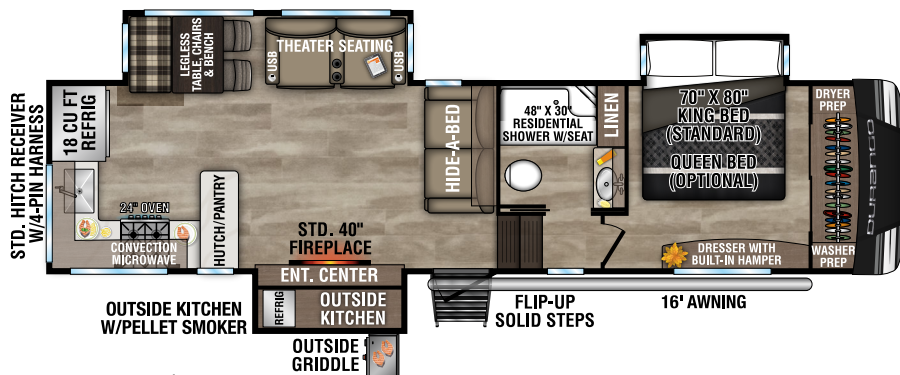

# DURANGO

FULL PROFILE LUXURY FIFTH WHEELS

NEW

D280RKD UVW - 9,960 | Exterior Length - 32' 11" | Sleeps - 3

D301RLT UVW - 10,620 | Exterior Length - 34' 3" | Sleeps - 4

D311BHD UVW - 10,460 | Exterior Length - 36' 11" | Sleeps - 9

D321RKT UVW - 10,710 | Exterior Length - 34' 10" | Sleeps - 4

# 2024 DURANGO

D326RLT UVW -10,970 | Exterior Length - 37' 7" | Sleeps - 6

D333RLT UVW -10,800 | Exterior Length - 37' 10" | Sleeps - 4

D348BHF UVW -13,310 | Exterior Length - 42' 2" | Sleeps - 9

D349DBF UVW -12,310 | Exterior Length - 42' 4" | Sleeps - 4