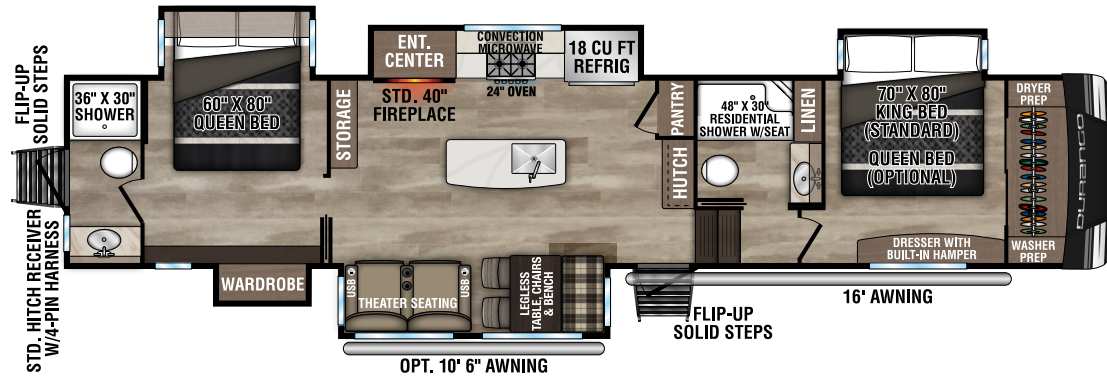

D321RKT UVW - 10,710 | Exterior Length - 34' 10" | Sleeps - 4

# 2024 DURANGO

D326RLT UVW -10,970 | Exterior Length - 37' 7" | Sleeps - 6

D333RLT UVW -10,800 | Exterior Length - 37' 10" | Sleeps - 4

D348BHF UVW -13,310 | Exterior Length - 42' 2" | Sleeps - 9

D349DBF UVW -12,310 | Exterior Length - 42' 4" | Sleeps - 4