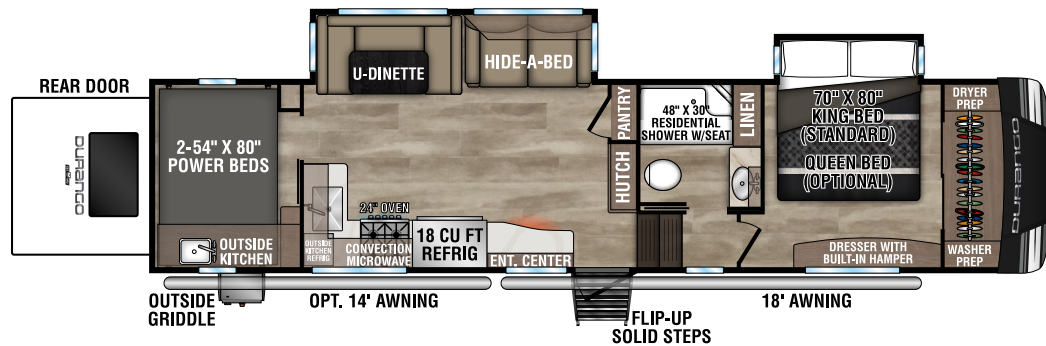

# DURANGO

FULL PROFILE LUXURY FIFTH WHEELS

NEW

D280RKD UVW - 9,960 | Exterior Length - 32' 11" | Sleeps - 3

D301RLT UVW - 10,620 | Exterior Length - 34' 3" | Sleeps - 4

D311BHD UVW - 10,460 | Exterior Length - 36' 11" | Sleeps - 9

D321RKT UVW - 10,710 | Exterior Length - 34' 10" | Sleeps - 4

# 2024 DURANGO

D326RLT UVW -10,970 | Exterior Length - 37' 7" | Sleeps - 6

D333RLT UVW -10,800 | Exterior Length - 37' 10" | Sleeps - 4

D348BHF UVW -13,310 | Exterior Length - 42' 2" | Sleeps - 9

D349DBF UVW -12,310 | Exterior Length - 42' 4" | Sleeps - 4