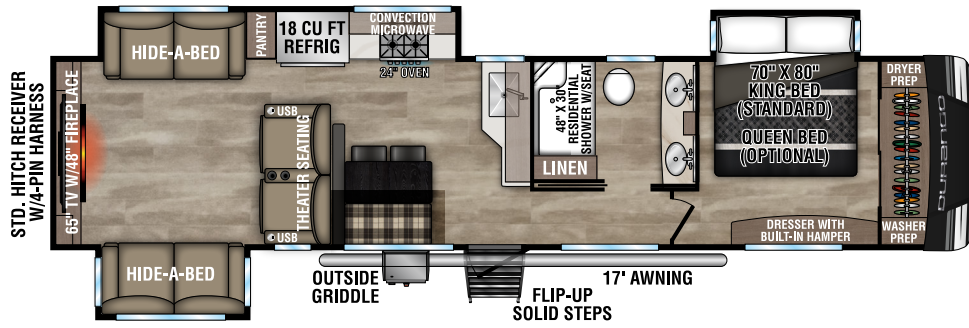

# DURANGO

FULL PROFILE LUXURY FIFTH WHEELS

NEW

D280RKD UVW - 9,960 | Exterior Length - 32' 11" | Sleeps - 3

D301RLT UVW - 10,620 | Exterior Length - 34' 3" | Sleeps - 4

D311BHD UVW - 10,460 | Exterior Length - 36' 11" | Sleeps - 9

D321RKT UVW - 10,710 | Exterior Length - 34' 10" | Sleeps - 4

# 2024 DURANGO

D326RLT UVW -10,970 | Exterior Length - 37' 7" | Sleeps - 6

D333RLT UVW -10,800 | Exterior Length - 37' 10" | Sleeps - 4

D348BHF UVW -13,310 | Exterior Length - 42' 2" | Sleeps - 9

D349DBF UVW -12,310 | Exterior Length - 42' 4" | Sleeps - 4