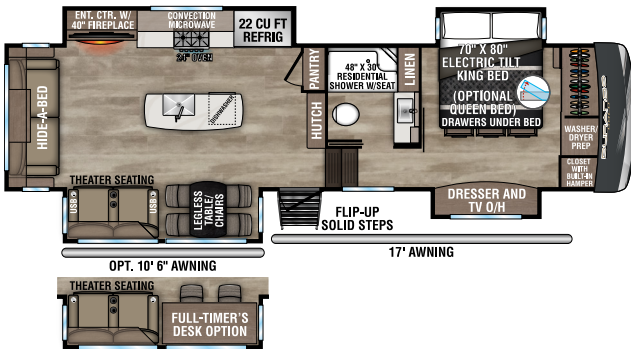

NEW

G310RLQ UUV - 12,200 | Exterior Length - 34' 11" | Sleeps - 4

G358RPQ UUV - 12,750 | Exterior Length - 36' 8" | Sleeps - 4

G360REQ UUV - 12,010 | Exterior Length - 37' 1" | Sleeps - 6

G366FBQ UUV - 12,640 | Exterior Length - 39' 10" | Sleeps - 8

G382MBQ UUV - 14,020 | Exterior Length - 42' 5" | Sleeps - 8

2024 DURANGO GOLD

G383RLQ UVV - 12,810 | Exterior Length - 41' 5" | Sleeps - 4

G386FLF UVV - 13,760 | Exterior Length - 41' 11" | Sleeps - 6

G387FLF UVV - 13,640 | Exterior Length - 41' 11" | Sleeps - 6

G391RKF UVV - 13,220 | Exterior Length - 42' 5" | Sleeps - 6

Durango Gold

985 N 900 W SHIPSEWANA, IN 46565

E: KZ@KZ-RV.COM

WWW.KZ-RV.COM

Due to continual research and advances, manufacturer reserves the right to change specifications, design, price and equipment without notice, and assumes no responsibility for any error in this literature. Some items shown are not included as standard or optional equipment. ©2023KZ | 08/25/23 | 5M