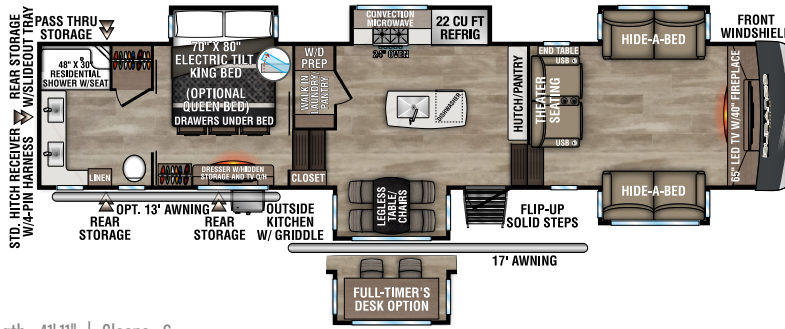

NEW

G310RLQ UUV - 12,200 | Exterior Length - 34' 11" | Sleeps - 4

G358RPQ UUV - 12,750 | Exterior Length - 36' 8" | Sleeps - 4

G360REQ UUV - 12,010 | Exterior Length - 37' 1" | Sleeps - 6

G366FBQ UUV - 12,640 | Exterior Length - 39' 10" | Sleeps - 8

G382MBQ UUV - 14,020 | Exterior Length - 42' 5" | Sleeps - 8

2024 DURANGO GOLD

G383RLQ UVV - 12,810 | Exterior Length - 41' 5" | Sleeps - 4

G386FLF UVV - 13,760 | Exterior Length - 41' 11" | Sleeps - 6

G387FLF UVV - 13,640 | Exterior Length - 41' 11" | Sleeps - 6

G391RKF UVV - 13,220 | Exterior Length - 42' 5" | Sleeps - 6

Durango Gold

985 N 900 W SHIPSEWANA, IN 46565

E: KZ@KZ-RV.COM

WWW.KZ-RV.COM

Due to continual research and advances, manufacturer reserves the right to change specifications, design, price and equipment without notice, and assumes no responsibility for any error in this literature. Some items shown are not included as standard or optional equipment. ©2023KZ | 08/25/23 | 5M