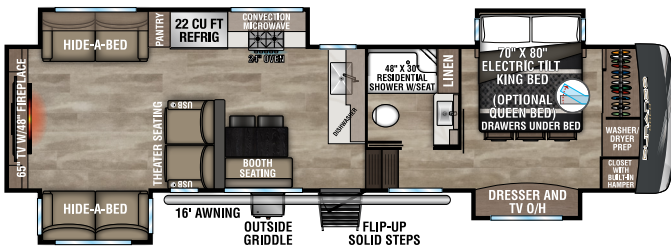

NEW

G310RLQ UUV - 12,200 | Exterior Length - 34' 11" | Sleeps - 4

G358RPQ UUV - 12,750 | Exterior Length - 36' 8" | Sleeps - 4

G360REQ UUV - 12,010 | Exterior Length - 37' 1" | Sleeps - 6

G366FBQ UUV - 12,640 | Exterior Length - 39' 10" | Sleeps - 8

G382MBQ UUV - 14,020 | Exterior Length - 42' 5" | Sleeps - 8

2024 DURANGO GOLD

G383RLQ UVV - 12,810 | Exterior Length - 41' 5" | Sleeps - 4

G386FLF UVV - 13,760 | Exterior Length - 41' 11" | Sleeps - 6

G387FLF UVV - 13,640 | Exterior Length - 41' 11" | Sleeps - 6