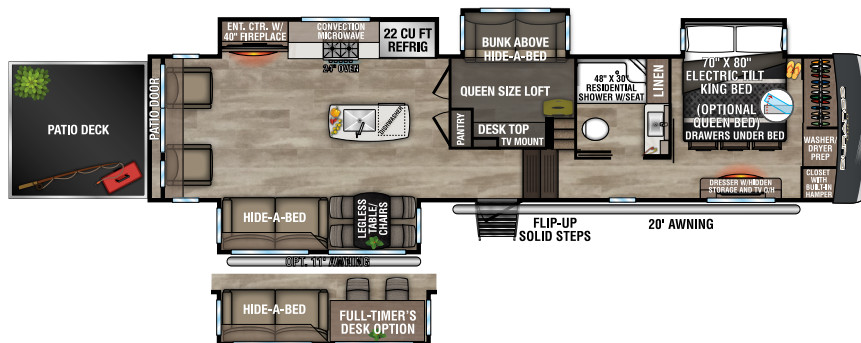

NEW

G310RLQ UUV - 12,200 | Exterior Length - 34' 11" | Sleeps - 4

G358RPQ UUV - 12,750 | Exterior Length - 36' 8" | Sleeps - 4

G360REQ UUV - 12,010 | Exterior Length - 37' 1" | Sleeps - 6

G366FBQ UUV - 12,640 | Exterior Length - 39' 10" | Sleeps - 8

G382MBQ UUV - 14,020 | Exterior Length - 42' 5" | Sleeps - 8

2024 DURANGO GOLD

G383RLQ UVV - 12,810 | Exterior Length - 41' 5" | Sleeps - 4

G386FLF UVV - 13,760 | Exterior Length - 41' 11" | Sleeps - 6

G387FLF UVV - 13,640 | Exterior Length - 41' 11" | Sleeps - 6

G391RKF UVV - 13,220 | Exterior Length - 42' 5" | Sleeps - 6

Durango Gold

985 N 900 W SHIPSEWANA, IN 46565

E: KZ@KZ-RV.COM

WWW.KZ-RV.COM

Due to continual research and advances, manufacturer reserves the right to change specifications, design, price and equipment without notice, and assumes no responsibility for any error in this literature. Some items shown are not included as standard or optional equipment. ©2023KZ | 08/25/23 | 5M