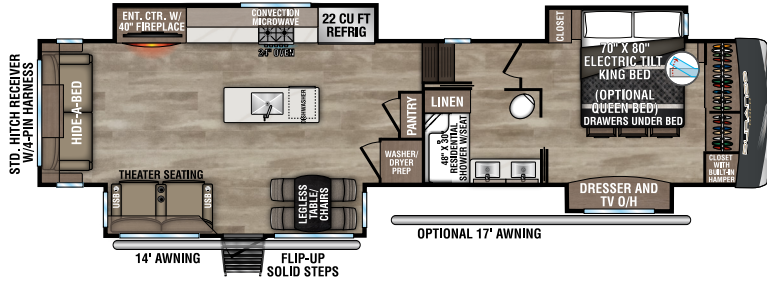

NEW

G310RLQ UUV - 12,200 | Exterior Length - 34' 11" | Sleeps - 4

G358RPQ UUV - 12,750 | Exterior Length - 36' 8" | Sleeps - 4

G360REQ UUV - 12,010 | Exterior Length - 37' 1" | Sleeps - 6

G366FBQ UUV - 12,640 | Exterior Length - 39' 10" | Sleeps - 8

G382MBQ UUV - 14,020 | Exterior Length - 42' 5" | Sleeps - 8

2024 DURANGO GOLD

G383RLQ UVV - 12,810 | Exterior Length - 41' 5" | Sleeps - 4

G386FLF UVV - 13,760 | Exterior Length - 41' 11" | Sleeps - 6

G387FLF UVV - 13,640 | Exterior Length - 41' 11" | Sleeps - 6

G391RKF UVV - 13,220 | Exterior Length - 42' 5" | Sleeps - 6

Durango Gold

985 N 900 W SHIPSEWANA, IN 46565

E: KZ@KZ-RV.COM

WWW.KZ-RV.COM

Due to continual research and advances, manufacturer reserves the right to change specifications, design, price and equipment without notice, and assumes no responsibility for any error in this literature. Some items shown are not included as standard or optional equipment. ©2023KZ | 08/25/23 | 5M