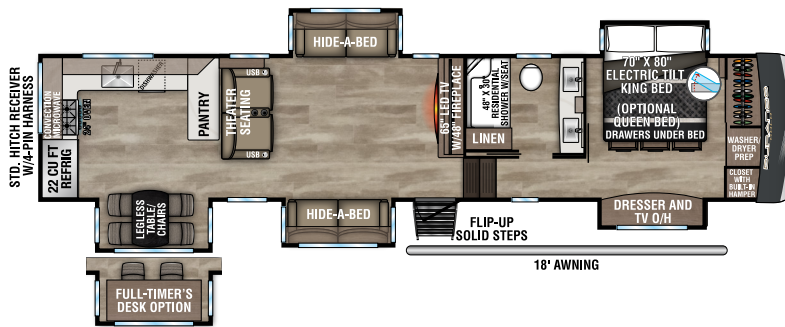

NEW

G310RLQ UUV - 12,200 | Exterior Length - 34' 11" | Sleeps - 4

G358RPQ UUV - 12,750 | Exterior Length - 36' 8" | Sleeps - 4

G360REQ UUV - 12,010 | Exterior Length - 37' 1" | Sleeps - 6

G366FBQ UUV - 12,640 | Exterior Length - 39' 10" | Sleeps - 8

G382MBQ UUV - 14,020 | Exterior Length - 42' 5" | Sleeps - 8

2024 DURANGO GOLD

G383RLQ UVV - 12,810 | Exterior Length - 41' 5" | Sleeps - 4

G386FLF UVV - 13,760 | Exterior Length - 41' 11" | Sleeps - 6

G387FLF UVV - 13,640 | Exterior Length - 41' 11" | Sleeps - 6

G391RKF UVV - 13,220 | Exterior Length - 42' 5" | Sleeps - 6

Durango Gold

985 N 900 W SHIPSEWANA, IN 46565

E: KZ@KZ-RV.COM

WWW.KZ-RV.COM

Due to continual research and advances, manufacturer reserves the right to change specifications, design, price and equipment without notice, and assumes no responsibility for any error in this literature. Some items shown are not included as standard or optional equipment. ©2023KZ | 08/25/23 | 5M