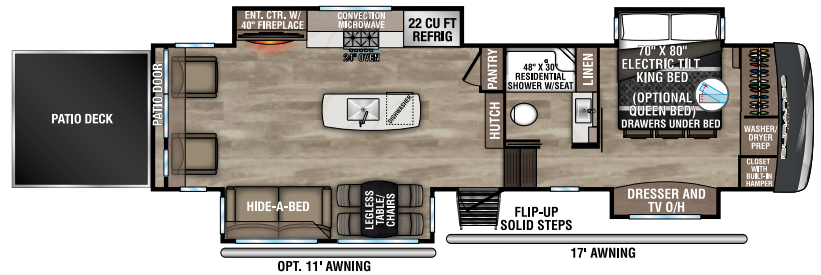

NEW

G310RLQ UUV - 12,200 | Exterior Length - 34' 11" | Sleeps - 4

G358RPQ UUV - 12,750 | Exterior Length - 36' 8" | Sleeps - 4

G360REQ UUV - 12,010 | Exterior Length - 37' 1" | Sleeps - 6

G366FBQ UUV - 12,640 | Exterior Length - 39' 10" | Sleeps - 8

G382MBQ UUV - 14,020 | Exterior Length - 42' 5" | Sleeps - 8

2024 DURANGO GOLD

G383RLQ UVV - 12,810 | Exterior Length - 41' 5" | Sleeps - 4

G386FLF UVV - 13,760 | Exterior Length - 41' 11" | Sleeps - 6

G387FLF UVV - 13,640 | Exterior Length - 41' 11" | Sleeps - 6

G391RKF UVV - 13,220 | Exterior Length - 42' 5" | Sleeps - 6

Durango Gold

985 N 900 W SHIPSEWANA, IN 46565

E: KZ@KZ-RV.COM

WWW.KZ-RV.COM

Due to continual research and advances, manufacturer reserves the right to change specifications, design, price and equipment without notice, and assumes no responsibility for any error in this literature. Some items shown are not included as standard or optional equipment. ©2023KZ | 08/25/23 | 5M