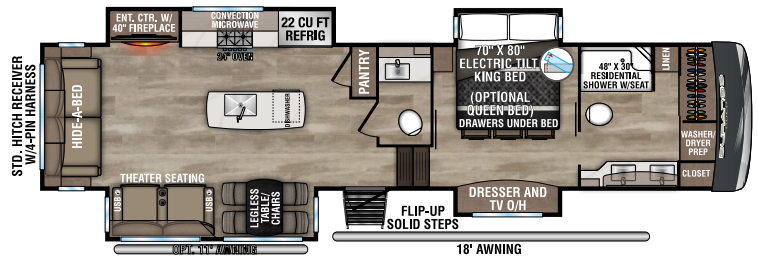

NEW

G310RLQ UUV - 12,200 | Exterior Length - 34' 11" | Sleeps - 4

G358RPQ UUV - 12,750 | Exterior Length - 36' 8" | Sleeps - 4

G360REQ UUV - 12,010 | Exterior Length - 37' 1" | Sleeps - 6

G366FBQ UUV - 12,640 | Exterior Length - 39' 10" | Sleeps - 8

G382MBQ UUV - 14,020 | Exterior Length - 42' 5" | Sleeps - 8

2024 DURANGO GOLD

G383RLQ UVV - 12,810 | Exterior Length - 41' 5" | Sleeps - 4

G386FLF UVV - 13,760 | Exterior Length - 41' 11" | Sleeps - 6

G387FLF UVV - 13,640 | Exterior Length - 41' 11" | Sleeps - 6

G391RKF UVV - 13,220 | Exterior Length - 42' 5" | Sleeps - 6

Durango Gold

985 N 900 W SHIPSEWANA, IN 46565

E: KZ@KZ-RV.COM

WWW.KZ-RV.COM

Due to continual research and advances, manufacturer reserves the right to change specifications, design, price and equipment without notice, and assumes no responsibility for any error in this literature. Some items shown are not included as standard or optional equipment. ©2023KZ | 08/25/23 | 5M