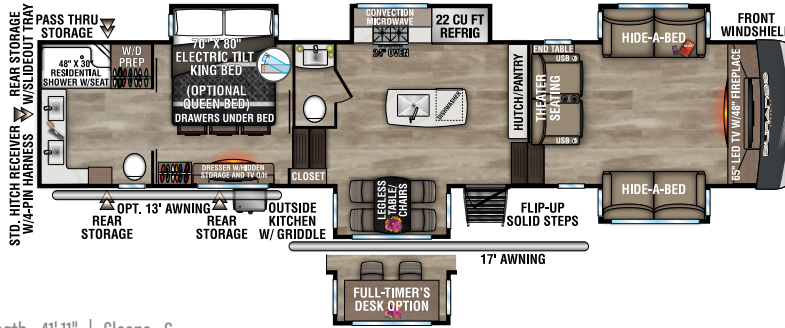

NEW

G310RLQ UUV - 12,200 | Exterior Length - 34' 11" | Sleeps - 4

G358RPQ UUV - 12,750 | Exterior Length - 36' 8" | Sleeps - 4

G360REQ UUV - 12,010 | Exterior Length - 37' 1" | Sleeps - 6

G366FBQ UUV - 12,640 | Exterior Length - 39' 10" | Sleeps - 8

G382MBQ UUV - 14,020 | Exterior Length - 42' 5" | Sleeps - 8

2024 DURANGO GOLD

G383RLQ UVV - 12,810 | Exterior Length - 41' 5" | Sleeps - 4

G386FLF UVV - 13,760 | Exterior Length - 41' 11" | Sleeps - 6

G387FLF UVV - 13,640 | Exterior Length - 41' 11" | Sleeps - 6

G391RKF UVV - 13,220 | Exterior Length - 42' 5" | Sleeps - 6

Durango Gold

985 N 900 W SHIPSEWANA, IN 46565

E: KZ@KZ-RV.COM

WWW.KZ-RV.COM

Due to continual research and advances, manufacturer reserves the right to change specifications, design, price and equipment without notice, and assumes no responsibility for any error in this literature. Some items shown are not included as standard or optional equipment. ©2023KZ | 08/25/23 | 5M