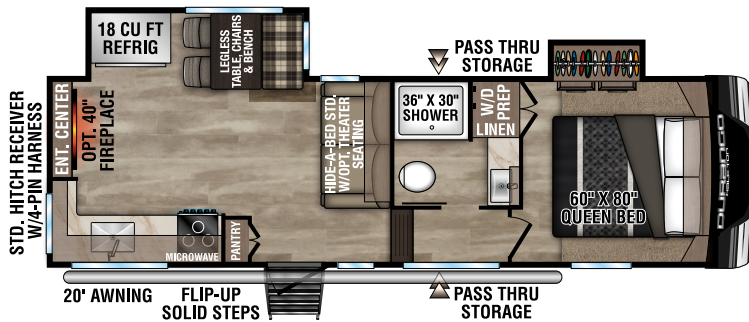

RECREATIONAL VEHICLES

DURANGO HALF TON

LIGHTWEIGHT LUXURY FIFTH WHEELS

NEW

D240RKD UVW - 8,900 | Exterior Length - 31' 8" | Sleeps - 4

D250RED UVW - 8,210 | Exterior Length - 29' 1" | Sleeps - 4

D256RKT UVW - 9,650 | Exterior Length - 33' 3" | Sleeps - 4

D274BHD UVW - 9,150 | Exterior Length - 36' | Sleeps - 9

2024 DURANGO HALF-TON

D283RLT UVW - 9,380 | Exterior Length - 32'11" | Sleeps - 4

D286BHD UVW - 9,250 | Exterior Length - 33'7" | Sleeps - 10

D290RLT UVW - 9,620 | Exterior Length - 34'5" | Sleeps - 6

D291BHT UVW - 10,470 | Exterior Length - 37'5" | Sleeps - 9

Durango Half-Ton

985 N 900 W SHIPSEWANA, IN 46565

E: KZ@KZ-RV.COM

WWW.KZ-RV.COM

Due to continual research and advances, manufacturer reserves the right to change specifications, design, price and equipment without notice, and assumes no responsibility for any error in this literature. Some items shown are not included as standard or optional equipment. ©2023KZ | 08/28/23 | 5M