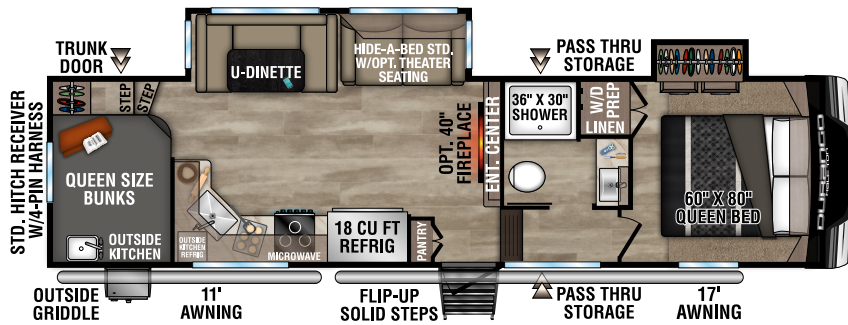

RECREATIONAL VEHICLES

DURANGO HALF TON

LIGHTWEIGHT LUXURY FIFTH WHEELS

NEW

D240RKD UVW - 8,900 | Exterior Length - 31' 8" | Sleeps - 4

D250RED UVW - 8,210 | Exterior Length - 29' 1" | Sleeps - 4

D256RKT UVW - 9,650 | Exterior Length - 33' 3" | Sleeps - 4

D274BHD UVW - 9,150 | Exterior Length - 36' | Sleeps - 9

2024 DURANGO HALF-TON

D283RLT UVW - 9,380 | Exterior Length - 32'11" | Sleeps - 4

D286BHD UVW - 9,250 | Exterior Length - 33'7" | Sleeps - 10

D290RLT UVW - 9,620 | Exterior Length - 34'5" | Sleeps - 6

D291BHT UVW - 10,470 | Exterior Length - 37'5" | Sleeps - 9

Durango Half-Ton

985 N 900 W SHIPSEWANA, IN 46565

E: KZ@KZ-RV.COM

WWW.KZ-RV.COM

Due to continual research and advances, manufacturer reserves the right to change specifications, design, price and equipment without notice, and assumes no responsibility for any error in this literature. Some items shown are not included as standard or optional equipment. ©2023KZ | 08/28/23 | 5M