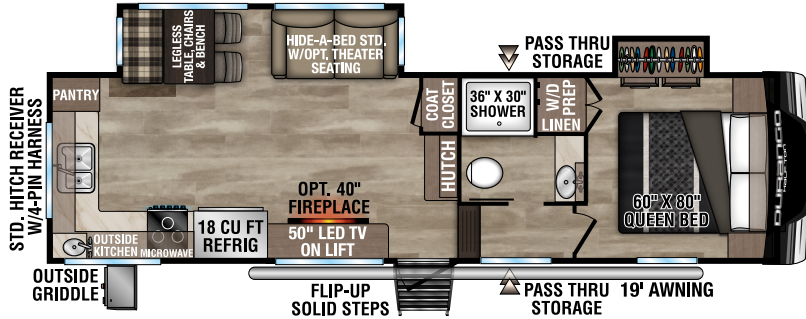

RECREATIONAL VEHICLES

DURANGO HALF TON

LIGHTWEIGHT LUXURY FIFTH WHEELS

NEW

D240RKD UVW - 8,900 | Exterior Length - 31' 8" | Sleeps - 4

D250RED UVW - 8,210 | Exterior Length - 29' 1" | Sleeps - 4

D256RKT UVW - 9,650 | Exterior Length - 33' 3" | Sleeps - 4

D274BHD UVW - 9,150 | Exterior Length - 36' | Sleeps - 9

2024 DURANGO HALF-TON

D283RLT UVW - 9,380 | Exterior Length - 32'11" | Sleeps - 4

D286BHD UVW - 9,250 | Exterior Length - 33'7" | Sleeps - 10

D290RLT UVW - 9,620 | Exterior Length - 34'5" | Sleeps - 6

D291BHT UVW - 10,470 | Exterior Length - 37'5" | Sleeps - 9

Durango Half-Ton

985 N 900 W SHIPSEWANA, IN 46565

E: KZ@KZ-RV.COM

WWW.KZ-RV.COM

Due to continual research and advances, manufacturer reserves the right to change specifications, design, price and equipment without notice, and assumes no responsibility for any error in this literature. Some items shown are not included as standard or optional equipment. ©2023KZ | 08/28/23 | 5M