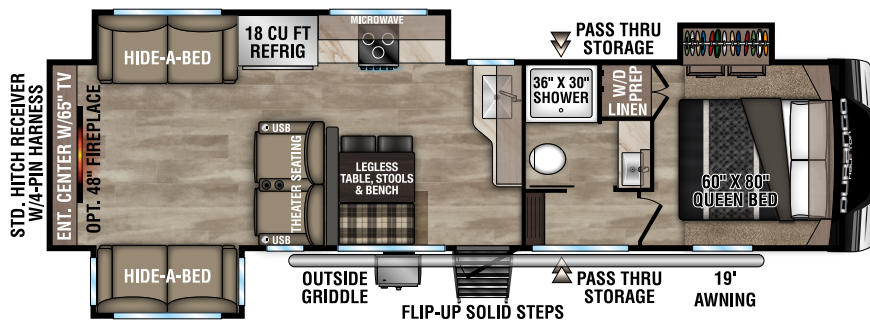

D274BHD UVW - 9,150 | Exterior Length - 36' | Sleeps - 9

2024 DURANGO HALF-TON

D283RLT UVW - 9,380 | Exterior Length - 32'11" | Sleeps - 4

D286BHD UVW - 9,250 | Exterior Length - 33'7" | Sleeps - 10

D290RLT UVW - 9,620 | Exterior Length - 34'5" | Sleeps - 6

D291BHT UVW - 10,470 | Exterior Length - 37'5" | Sleeps - 9

Durango Half-Ton

985 N 900 W SHIPSEWANA, IN 46565

E: KZ@KZ-RV.COM

WWW.KZ-RV.COM

Due to continual research and advances, manufacturer reserves the right to change specifications, design, price and equipment without notice, and assumes no responsibility for any error in this literature. Some items shown are not included as standard or optional equipment. ©2023KZ | 08/28/23 | 5M