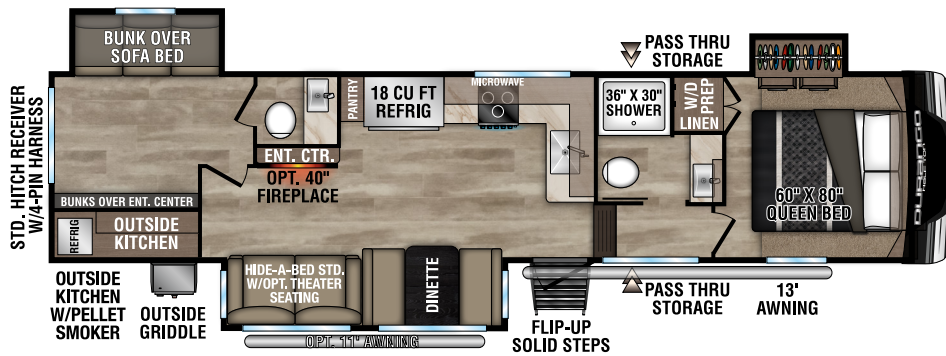

D274BHD UVW - 9,150 | Exterior Length - 36' | Sleeps - 9

2024 DURANGO HALF-TON

D283RLT UVW - 9,380 | Exterior Length - 32'11" | Sleeps - 4

D286BHD UVW - 9,250 | Exterior Length - 33'7" | Sleeps - 10

D290RLT UVW - 9,620 | Exterior Length - 34'5" | Sleeps - 6

D291BHT UVW - 10,470 | Exterior Length - 37'5" | Sleeps - 9

Durango Half-Ton

985 N 900 W SHIPSEWANA, IN 46565

E: KZ@KZ-RV.COM

WWW.KZ-RV.COM

Due to continual research and advances, manufacturer reserves the right to change specifications, design, price and equipment without notice, and assumes no responsibility for any error in this literature. Some items shown are not included as standard or optional equipment. ©2023KZ | 08/28/23 | 5M