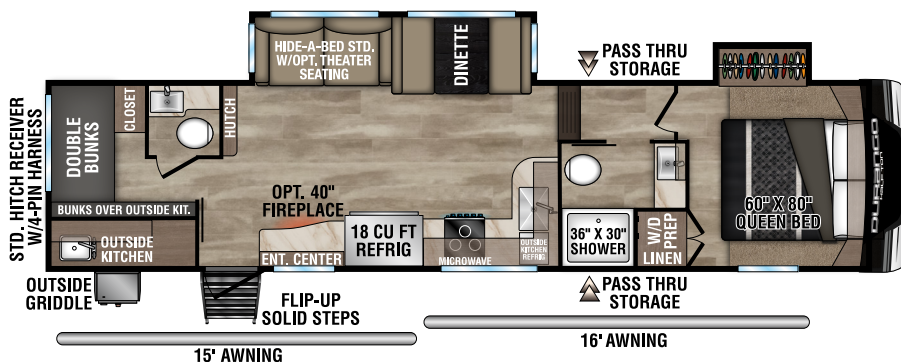

RECREATIONAL VEHICLES

DURANGO HALF TON

LIGHTWEIGHT LUXURY FIFTH WHEELS

NEW

D240RKD UVW - 8,900 | Exterior Length - 31' 8" | Sleeps - 4

D250RED UVW - 8,210 | Exterior Length - 29' 1" | Sleeps - 4

D256RKT UVW - 9,650 | Exterior Length - 33' 3" | Sleeps - 4

D274BHD UVW - 9,150 | Exterior Length - 36' | Sleeps - 9

2024 DURANGO HALF-TON

D283RLT UVW - 9,380 | Exterior Length - 32'11" | Sleeps - 4

D286BHD UVW - 9,250 | Exterior Length - 33'7" | Sleeps - 10

D290RLT UVW - 9,620 | Exterior Length - 34'5" | Sleeps - 6

D291BHT UVW - 10,470 | Exterior Length - 37'5" | Sleeps - 9

Durango Half-Ton

985 N 900 W SHIPSEWANA, IN 46565

E: KZ@KZ-RV.COM

WWW.KZ-RV.COM

Due to continual research and advances, manufacturer reserves the right to change specifications, design, price and equipment without notice, and assumes no responsibility for any error in this literature. Some items shown are not included as standard or optional equipment. ©2023KZ | 08/28/23 | 5M