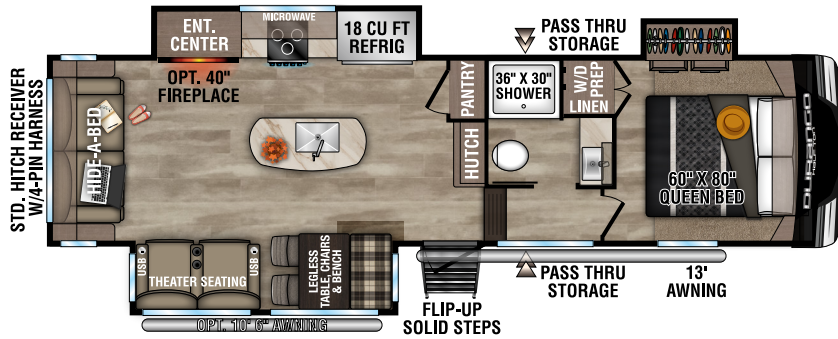

RECREATIONAL VEHICLES

DURANGO HALF TON

LIGHTWEIGHT LUXURY FIFTH WHEELS

NEW

D240RKD UVW - 8,900 | Exterior Length - 31' 8" | Sleeps - 4

D250RED UVW - 8,210 | Exterior Length - 29' 1" | Sleeps - 4

D256RKT UVW - 9,650 | Exterior Length - 33' 3" | Sleeps - 4

D274BHD UVW - 9,150 | Exterior Length - 36' | Sleeps - 9

2024 DURANGO HALF-TON

D283RLT UVW - 9,380 | Exterior Length - 32'11" | Sleeps - 4

D286BHD UVW - 9,250 | Exterior Length - 33'7" | Sleeps - 10

D290RLT UVW - 9,620 | Exterior Length - 34'5" | Sleeps - 6

D291BHT UVW - 10,470 | Exterior Length - 37'5" | Sleeps - 9

Durango Half-Ton

985 N 900 W SHIPSEWANA, IN 46565

E: KZ@KZ-RV.COM

WWW.KZ-RV.COM

Due to continual research and advances, manufacturer reserves the right to change specifications, design, price and equipment without notice, and assumes no responsibility for any error in this literature. Some items shown are not included as standard or optional equipment. ©2023KZ | 08/28/23 | 5M