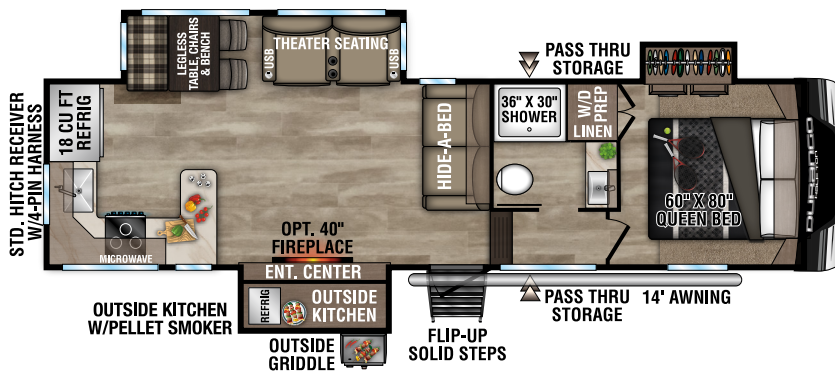

RECREATIONAL VEHICLES

DURANGO HALF TON

LIGHTWEIGHT LUXURY FIFTH WHEELS

NEW

D240RKD UVW - 8,900 | Exterior Length - 31' 8" | Sleeps - 4

D250RED UVW - 8,210 | Exterior Length - 29' 1" | Sleeps - 4

D256RKT UVW - 9,650 | Exterior Length - 33' 3" | Sleeps - 4

D274BHD UVW - 9,150 | Exterior Length - 36' | Sleeps - 9

2024 DURANGO HALF-TON

D283RLT UVW - 9,380 | Exterior Length - 32'11" | Sleeps - 4

D286BHD UVW - 9,250 | Exterior Length - 33'7" | Sleeps - 10

D290RLT UVW - 9,620 | Exterior Length - 34'5" | Sleeps - 6

D291BHT UVW - 10,470 | Exterior Length - 37'5" | Sleeps - 9

Durango Half-Ton

985 N 900 W SHIPSEWANA, IN 46565

E: KZ@KZ-RV.COM

WWW.KZ-RV.COM

Due to continual research and advances, manufacturer reserves the right to change specifications, design, price and equipment without notice, and assumes no responsibility for any error in this literature. Some items shown are not included as standard or optional equipment. ©2023KZ | 08/28/23 | 5M