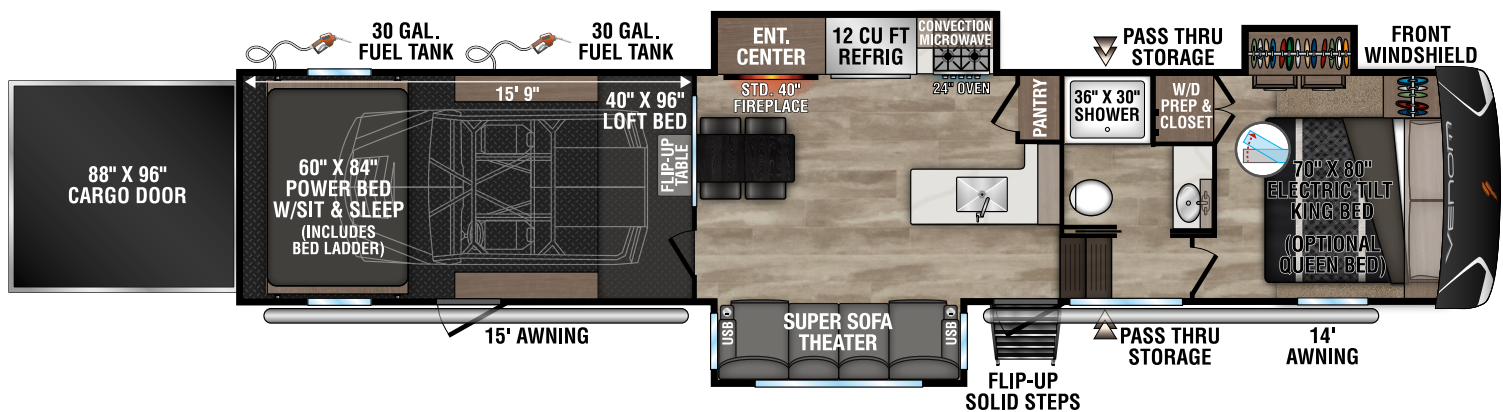

3815RG UUV - 13,420 | Exterior Length - 42' 10" | Sleeps - 8

3916RG UUV - 13,400 | Exterior Length - 43' 8" | Sleeps - 8

985 N 900 W SHIPSEWANA, IN 46565

E: KZ@KZ-RV.COM

WWW.KZ-RV.COM

Due to continual research and advances, manufacturer reserves the right to change specifications, design, price and equipment without notice, and assumes no responsibility for any error in this literature. Some items shown are not included as standard or optional equipment. ©2023KZ | 08/28/23 | 1.5M