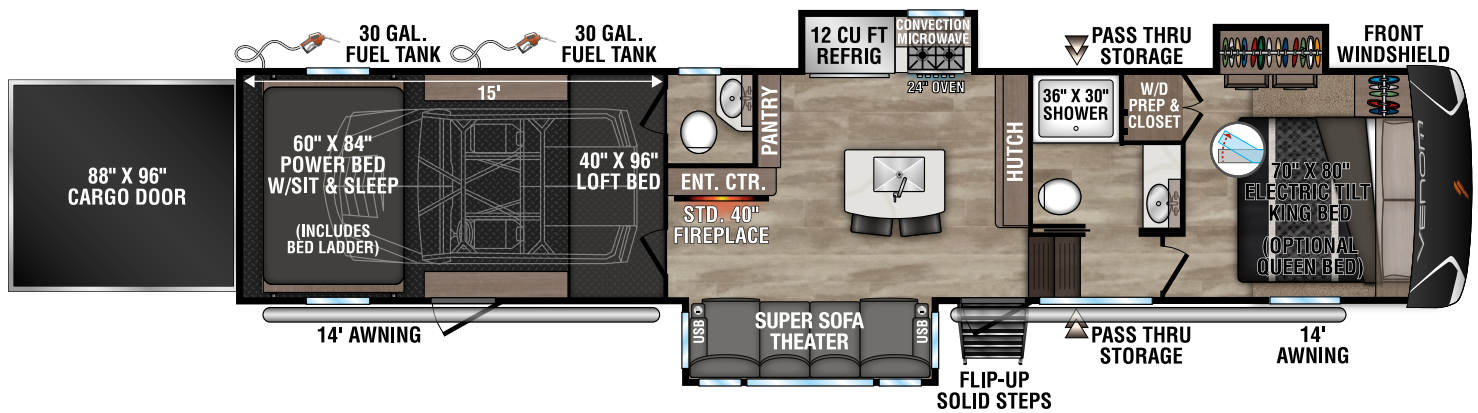

3815RG UUV - 13,420 | Exterior Length - 42' 10" | Sleeps - 8

3916RG UUV - 13,400 | Exterior Length - 43' 8" | Sleeps - 8

985 N 900 W SHIPSEWANA, IN 46565

E: KZ@KZ-RV.COM

WWW.KZ-RV.COM

Due to continual research and advances, manufacturer reserves the right to change specifications, design, price and equipment without notice, and assumes no responsibility for any error in this literature. Some items shown are not included as standard or optional equipment. ©2023KZ | 08/28/23 | 1.5M