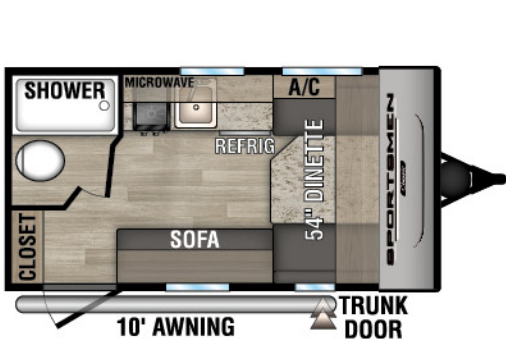

RECREATIONAL
VEHICLES

SPORTSMEN

Classic

ULTRA LIGHTWEIGHT TRAVEL TRAILERS

130RB UYW - 2,350 | Exterior Length - 16'9" | Sleeps - 2

160QB UYW - 2,960 | Exterior Length - 22' | Sleeps - 3

160RBT UYW - 2,850 | Exterior Length - 19'2" | Sleeps - 6

170MB UYW - 2,980 | Exterior Length - 22' | Sleeps - 3

180BH UYW - 2,880 | Exterior Length - 21'5" | Sleeps - 4

180RBT UYW - 3,220 | Exterior Length - 21'9" | Sleeps - 8

2024 SPORTSMEN CLASSIC

180TH TOY HAULER U VW - 3,210 | Exterior Length - 21' 8" | Sleeps - 4

181BH U VW - 3,180 | Exterior Length - 21' 5" | Sleeps - 5

181SS U VW - 3,570 | Exterior Length - 22' 2" | Sleeps - 4

191BHK U VW - 3,490 | Exterior Length - 22' 1" | Sleeps - 5

OPTIONAL OFF-ROAD PACKAGE