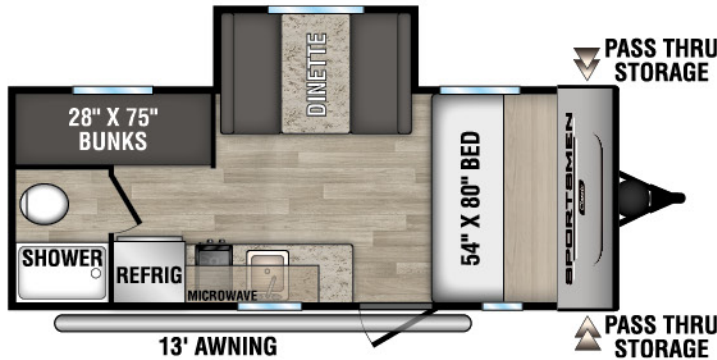

170MB UYW - 2,980 | Exterior Length - 22' | Sleeps - 3

180BH UYW - 2,880 | Exterior Length - 21'5" | Sleeps - 4

180RBT UYW - 3,220 | Exterior Length - 21'9" | Sleeps - 8

2024 SPORTSMEN CLASSIC

180TH TOY HAULER U VW - 3,210 | Exterior Length - 21' 8" | Sleeps - 4

181BH U VW - 3,180 | Exterior Length - 21' 5" | Sleeps - 5

181SS U VW - 3,570 | Exterior Length - 22' 2" | Sleeps - 4

191BHK U VW - 3,490 | Exterior Length - 22' 1" | Sleeps - 5

OPTIONAL OFF-ROAD PACKAGE

- Aluminum Rims w/15" Mud Tires
- Extra Ground Clearance
- Electronically-Controlled Heated Holding Tank
- Double Entry Step (select models)

Sportsmen Classic

985 N 900 W SHIPSEWANA, IN 46565

E: KZ@KZ-RV.COM