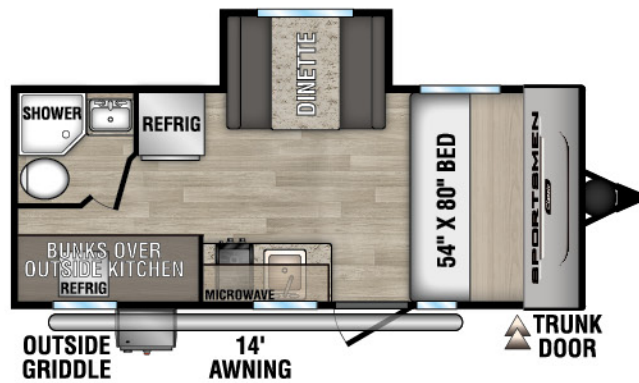

170MB UYW - 2,980 | Exterior Length - 22' | Sleeps - 3

180BH UYW - 2,880 | Exterior Length - 21'5" | Sleeps - 4

180RBT UYW - 3,220 | Exterior Length - 21'9" | Sleeps - 8

2024 SPORTSMEN CLASSIC

180TH TOY HAULER U VW - 3,210 | Exterior Length - 21' 8" | Sleeps - 4

181BH U VW - 3,180 | Exterior Length - 21' 5" | Sleeps - 5

181SS U VW - 3,570 | Exterior Length - 22' 2" | Sleeps - 4

191BHK U VW - 3,490 | Exterior Length - 22' 1" | Sleeps - 5

OPTIONAL OFF-ROAD PACKAGE

- Aluminum Rims w/15" Mud Tires
- Extra Ground Clearance
- Electronically-Controlled Heated Holding Tank
- Double Entry Step (select models)

Sportsmen Classic

985 N 900 W SHIPSEWANA, IN 46565

E: KZ@KZ-RV.COM