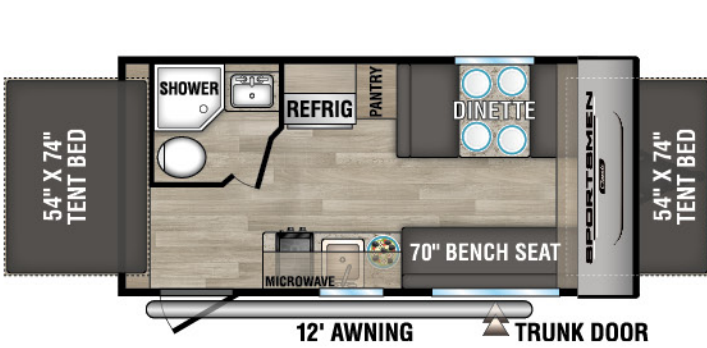

RECREATIONAL
VEHICLES

SPORTSMEN

Classic

ULTRA LIGHTWEIGHT TRAVEL TRAILERS

130RB UYW - 2,350 | Exterior Length - 16'9" | Sleeps - 2

160QB UYW - 2,960 | Exterior Length - 22' | Sleeps - 3

160RBT UYW - 2,850 | Exterior Length - 19'2" | Sleeps - 6

170MB UYW - 2,980 | Exterior Length - 22' | Sleeps - 3

180BH UYW - 2,880 | Exterior Length - 21'5" | Sleeps - 4

180RBT UYW - 3,220 | Exterior Length - 21'9" | Sleeps - 8

2024 SPORTSMEN CLASSIC

180TH TOY HAULER U VW - 3,210 | Exterior Length - 21' 8" | Sleeps - 4

181BH U VW - 3,180 | Exterior Length - 21' 5" | Sleeps - 5

181SS U VW - 3,570 | Exterior Length - 22' 2" | Sleeps - 4

191BHK U VW - 3,490 | Exterior Length - 22' 1" | Sleeps - 5

OPTIONAL OFF-ROAD PACKAGE

- Aluminum Rims w/15" Mud Tires
- Extra Ground Clearance
- Electronically-Controlled Heated Holding Tank
- Double Entry Step (select models)

Sportsmen Classic

985 N 900 W SHIPSEWANA, IN 46565

E: KZ@KZ-RV.COM