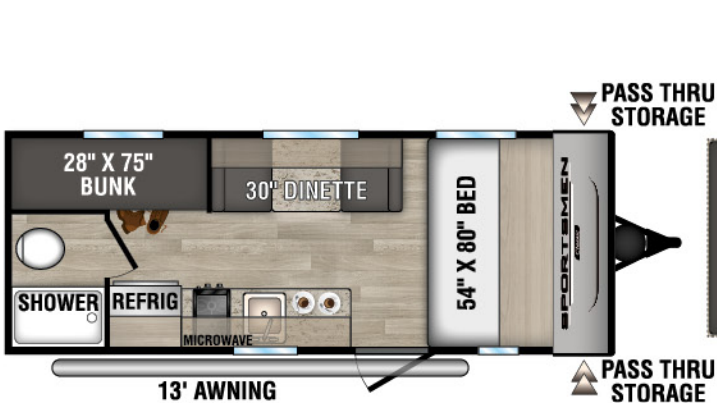

RECREATIONAL
VEHICLES

SPORTSMEN

Classic

ULTRA LIGHTWEIGHT TRAVEL TRAILERS

130RB UYW - 2,350 | Exterior Length - 16'9" | Sleeps - 2

160QB UYW - 2,960 | Exterior Length - 22' | Sleeps - 3

160RBT UYW - 2,850 | Exterior Length - 19'2" | Sleeps - 6

170MB UYW - 2,980 | Exterior Length - 22' | Sleeps - 3

180BH UYW - 2,880 | Exterior Length - 21'5" | Sleeps - 4

180RBT UYW - 3,220 | Exterior Length - 21'9" | Sleeps - 8

2024 SPORTSMEN CLASSIC

180TH TOY HAULER U VW - 3,210 | Exterior Length - 21' 8" | Sleeps - 4

181BH U VW - 3,180 | Exterior Length - 21' 5" | Sleeps - 5

181SS U VW - 3,570 | Exterior Length - 22' 2" | Sleeps - 4

191BHK U VW - 3,490 | Exterior Length - 22' 1" | Sleeps - 5

OPTIONAL OFF-ROAD PACKAGE

- Aluminum Rims w/15" Mud Tires
- Extra Ground Clearance
- Electronically-Controlled Heated Holding Tank
- Double Entry Step (select models)

Sportsmen Classic

985 N 900 W SHIPSEWANA, IN 46565

E: KZ@KZ-RV.COM