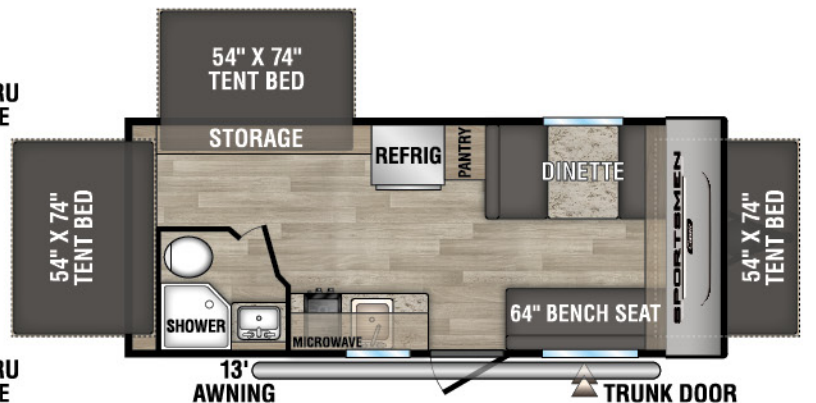

RECREATIONAL
VEHICLES

SPORTSMEN

Classic

ULTRA LIGHTWEIGHT TRAVEL TRAILERS

130RB UYW - 2,350 | Exterior Length - 16'9" | Sleeps - 2

160QB UYW - 2,960 | Exterior Length - 22' | Sleeps - 3

160RBT UYW - 2,850 | Exterior Length - 19'2" | Sleeps - 6

170MB UYW - 2,980 | Exterior Length - 22' | Sleeps - 3

180BH UYW - 2,880 | Exterior Length - 21'5" | Sleeps - 4

180RBT UYW - 3,220 | Exterior Length - 21'9" | Sleeps - 8

2024 SPORTSMEN CLASSIC

180TH TOY HAULER U VW - 3,210 | Exterior Length - 21' 8" | Sleeps - 4

181BH U VW - 3,180 | Exterior Length - 21' 5" | Sleeps - 5

181SS U VW - 3,570 | Exterior Length - 22' 2" | Sleeps - 4

191BHK U VW - 3,490 | Exterior Length - 22' 1" | Sleeps - 5

OPTIONAL OFF-ROAD PACKAGE

- Aluminum Rims w/15" Mud Tires
- Extra Ground Clearance
- Electronically-Controlled Heated Holding Tank
- Double Entry Step (select models)

Sportsmen Classic

985 N 900 W SHIPSEWANA, IN 46565

E: KZ@KZ-RV.COM