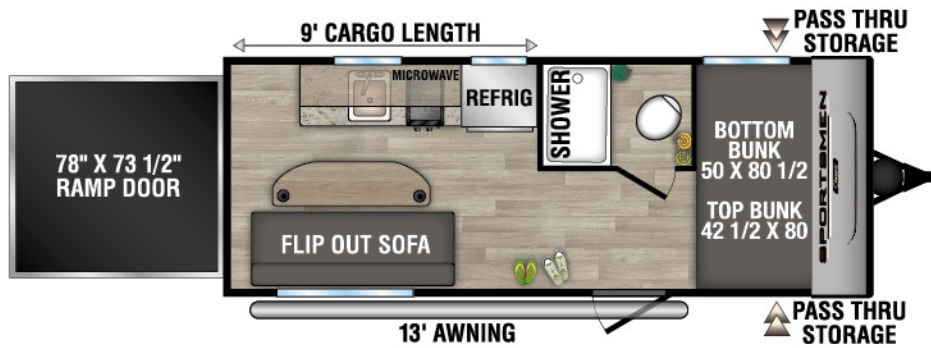

170MB UYW - 2,980 | Exterior Length - 22' | Sleeps - 3

180BH UYW - 2,880 | Exterior Length - 21'5" | Sleeps - 4

180RBT UYW - 3,220 | Exterior Length - 21'9" | Sleeps - 8

2024 SPORTSMEN CLASSIC

180TH TOY HAULER U VW - 3,210 | Exterior Length - 21' 8" | Sleeps - 4

181BH U VW - 3,180 | Exterior Length - 21' 5" | Sleeps - 5

181SS U VW - 3,570 | Exterior Length - 22' 2" | Sleeps - 4

191BHK U VW - 3,490 | Exterior Length - 22' 1" | Sleeps - 5

OPTIONAL OFF-ROAD PACKAGE

- Aluminum Rims w/15" Mud Tires
- Extra Ground Clearance
- Electronically-Controlled Heated Holding Tank
- Double Entry Step (select models)

Sportsmen Classic

985 N 900 W SHIPSEWANA, IN 46565

E: KZ@KZ-RV.COM