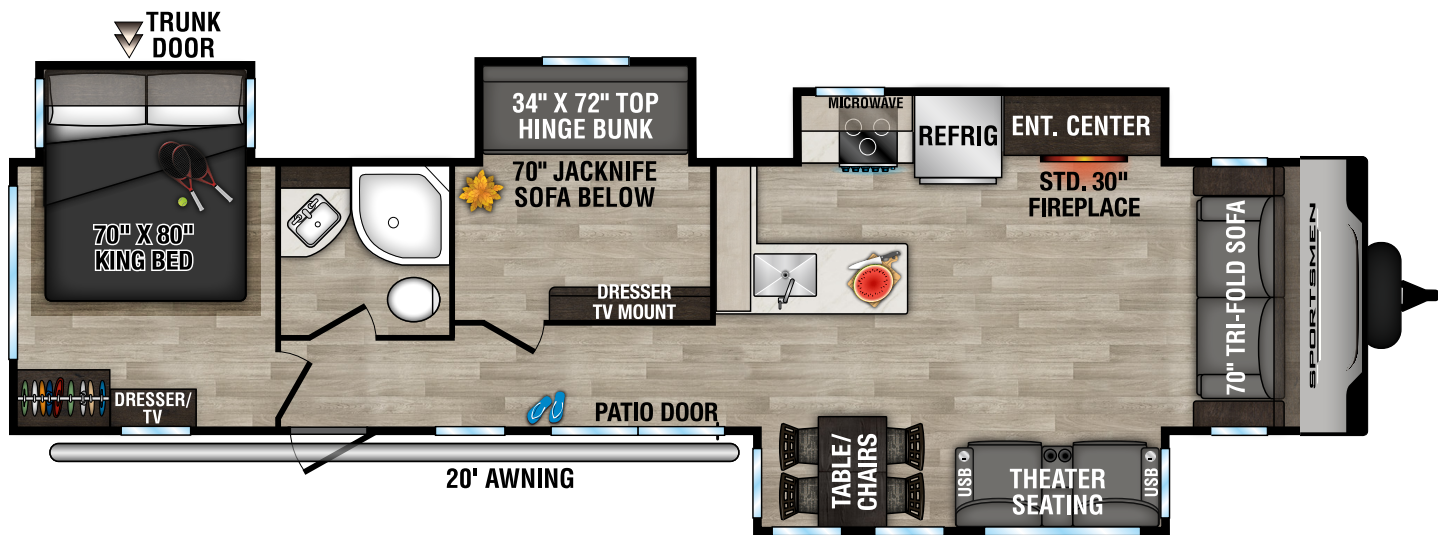

2024 SPORTSMEN DESTINATION TRAILERS

Sportsmen Destination

KZ RECREATIONAL VEHICLES | 985 N 900 W SHIPSEWANA, IN 46565 | E: KZ@KZ-RV.COM | WWW.KZ-RV.COM

Due to continual research and advances, manufacturer reserves the right to change specifications, design, price and equipment without notice, and assumes no responsibility for any error in this literature. Some items shown are not included as standard or optional equipment. ©2023KZ | 08/25/23 | 1.5M

Dealer: