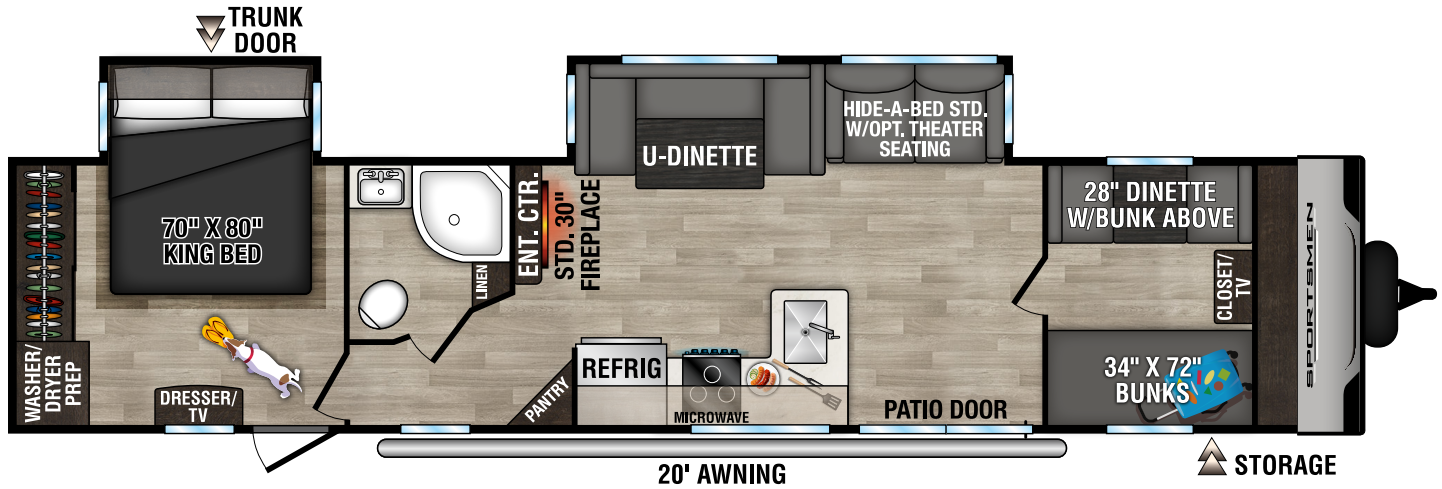

# SPORTSMEN

DESTINATION TRAILERS

362BH UVV - 8,400 | Exterior Length - 40' 9" | Sleeps - 10

362DB UVV - 8,460 | Exterior Length - 40' 9" | Sleeps - 6