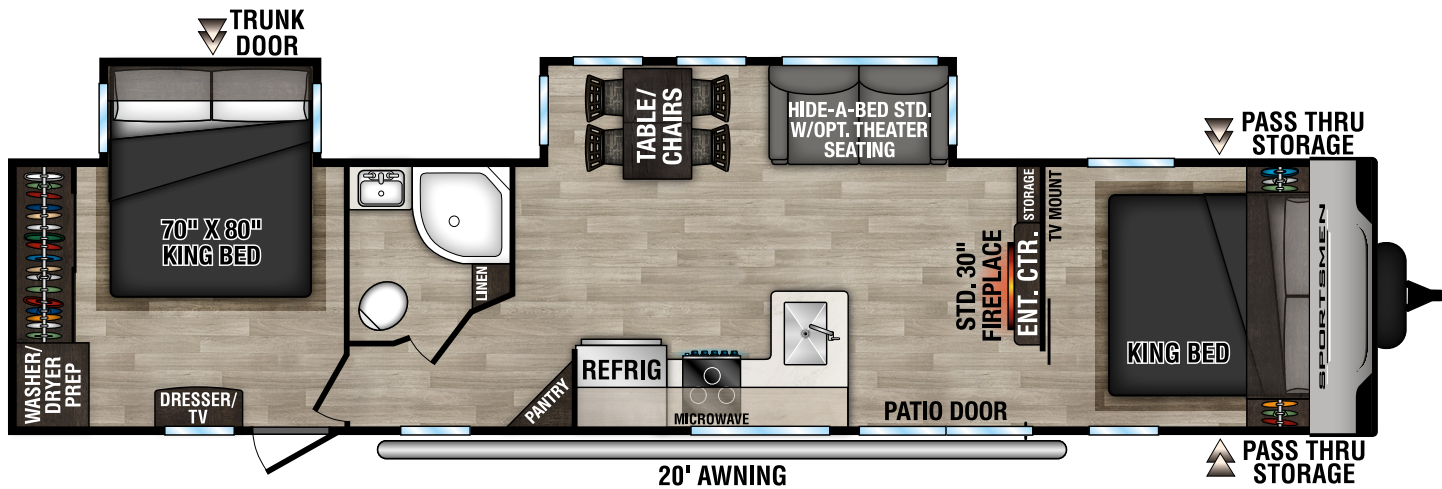

# SPORTSMEN

DESTINATION TRAILERS

362BH UVV - 8,400 | Exterior Length - 40' 9" | Sleeps - 10

362DB UVV - 8,460 | Exterior Length - 40' 9" | Sleeps - 6