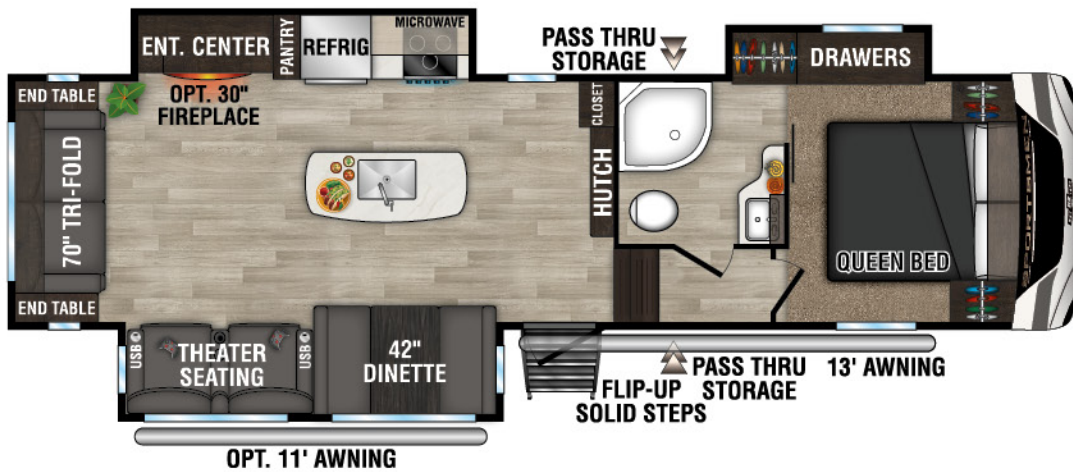

RECREATIONAL
VEHICLES

SPORTSMEN

FIFTH WHEELS

231RK UVW - 6,340 | Exterior Length - 24' 10" | Sleeps - 5

251RL UVW - 7,170 | Exterior Length - 29' 4" | Sleeps - 5

292BHK UVW - 8,390 | Exterior Length - 34' 10" | Sleeps - 9

2024 SPORTSMEN FIFTH WHEELS

302BHK UVW - 9,030 | Exterior Length - 35' 9" | Sleeps - 10

303MB UVW - 8,720 | Exterior Length - 34' 2" | Sleeps - 7

303RL UVW - 8,750 | Exterior Length - 34' 2" | Sleeps - 5