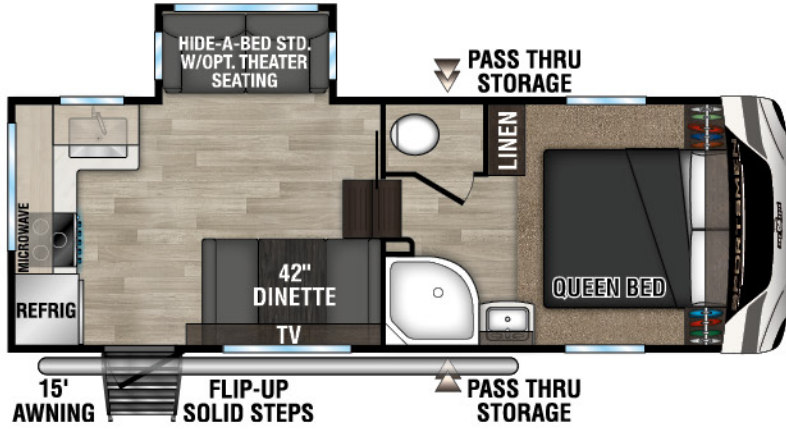

RECREATIONAL
VEHICLES

SPORTSMEN

FIFTH WHEELS

231RK UVW - 6,340 | Exterior Length - 24' 10" | Sleeps - 5

251RL UVW - 7,170 | Exterior Length - 29' 4" | Sleeps - 5

292BHK UVW - 8,390 | Exterior Length - 34' 10" | Sleeps - 9

2024 SPORTSMEN FIFTH WHEELS

302BHK UVW - 9,030 | Exterior Length - 35' 9" | Sleeps - 10

303MB UVW - 8,720 | Exterior Length - 34' 2" | Sleeps - 7

303RL UVW - 8,750 | Exterior Length - 34' 2" | Sleeps - 5