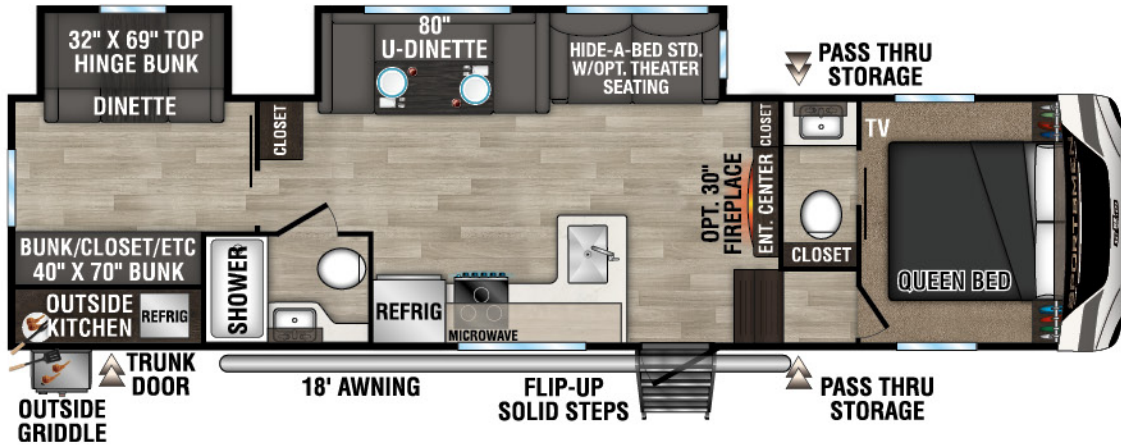

RECREATIONAL
VEHICLES

SPORTSMEN

FIFTH WHEELS

231RK UVW - 6,340 | Exterior Length - 24' 10" | Sleeps - 5

251RL UVW - 7,170 | Exterior Length - 29' 4" | Sleeps - 5

292BHK UVW - 8,390 | Exterior Length - 34' 10" | Sleeps - 9

2024 SPORTSMEN FIFTH WHEELS

302BHK UVW - 9,030 | Exterior Length - 35' 9" | Sleeps - 10

303MB UVW - 8,720 | Exterior Length - 34' 2" | Sleeps - 7

303RL UVW - 8,750 | Exterior Length - 34' 2" | Sleeps - 5