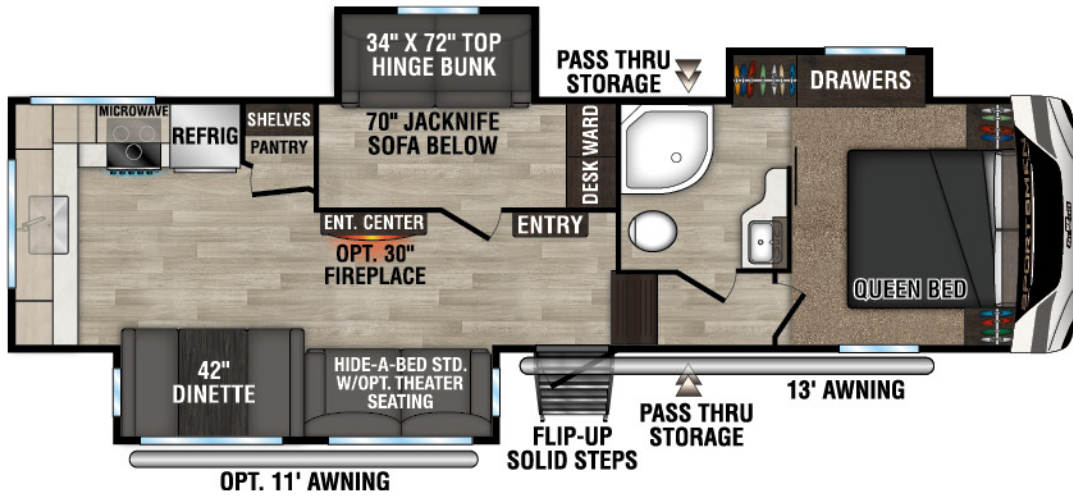

RECREATIONAL
VEHICLES

SPORTSMEN

FIFTH WHEELS

231RK UVW - 6,340 | Exterior Length - 24' 10" | Sleeps - 5

251RL UVW - 7,170 | Exterior Length - 29' 4" | Sleeps - 5

292BHK UVW - 8,390 | Exterior Length - 34' 10" | Sleeps - 9

2024 SPORTSMEN FIFTH WHEELS

302BHK UVW - 9,030 | Exterior Length - 35' 9" | Sleeps - 10

303MB UVW - 8,720 | Exterior Length - 34' 2" | Sleeps - 7

303RL UVW - 8,750 | Exterior Length - 34' 2" | Sleeps - 5