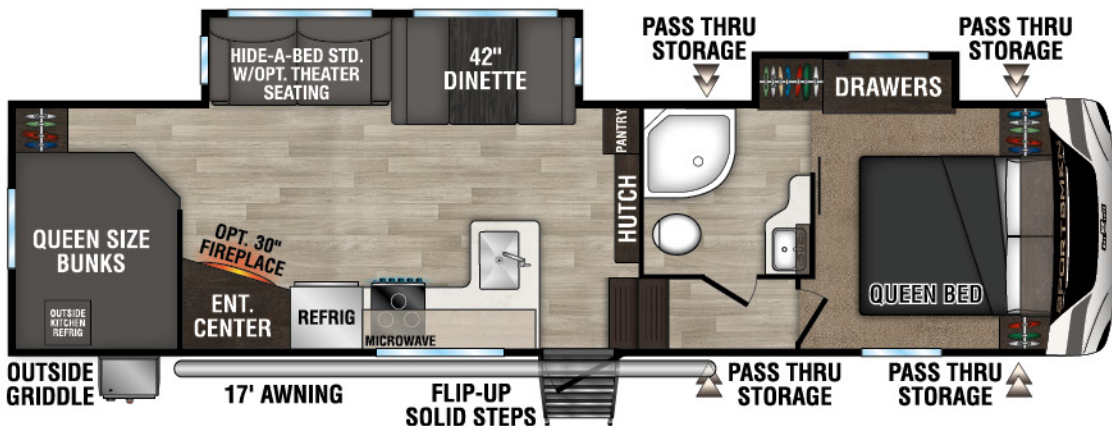

RECREATIONAL
VEHICLES

SPORTSMEN

FIFTH WHEELS

231RK UVW - 6,340 | Exterior Length - 24' 10" | Sleeps - 5

251RL UVW - 7,170 | Exterior Length - 29' 4" | Sleeps - 5

292BHK UVW - 8,390 | Exterior Length - 34' 10" | Sleeps - 9

2024 SPORTSMEN FIFTH WHEELS

302BHK UVW - 9,030 | Exterior Length - 35' 9" | Sleeps - 10

303MB UVW - 8,720 | Exterior Length - 34' 2" | Sleeps - 7

303RL UVW - 8,750 | Exterior Length - 34' 2" | Sleeps - 5