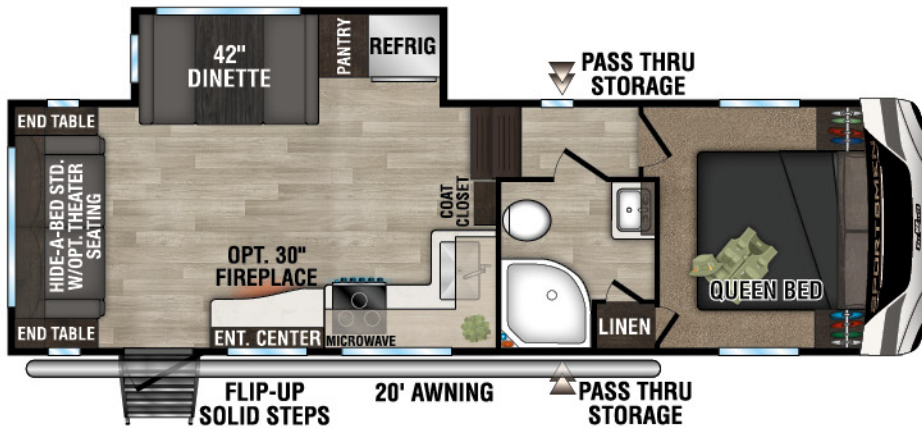

RECREATIONAL
VEHICLES

SPORTSMEN

FIFTH WHEELS

231RK UVW - 6,340 | Exterior Length - 24' 10" | Sleeps - 5

251RL UVW - 7,170 | Exterior Length - 29' 4" | Sleeps - 5

292BHK UVW - 8,390 | Exterior Length - 34' 10" | Sleeps - 9

2024 SPORTSMEN FIFTH WHEELS

302BHK UVW - 9,030 | Exterior Length - 35' 9" | Sleeps - 10

303MB UVW - 8,720 | Exterior Length - 34' 2" | Sleeps - 7

303RL UVW - 8,750 | Exterior Length - 34' 2" | Sleeps - 5